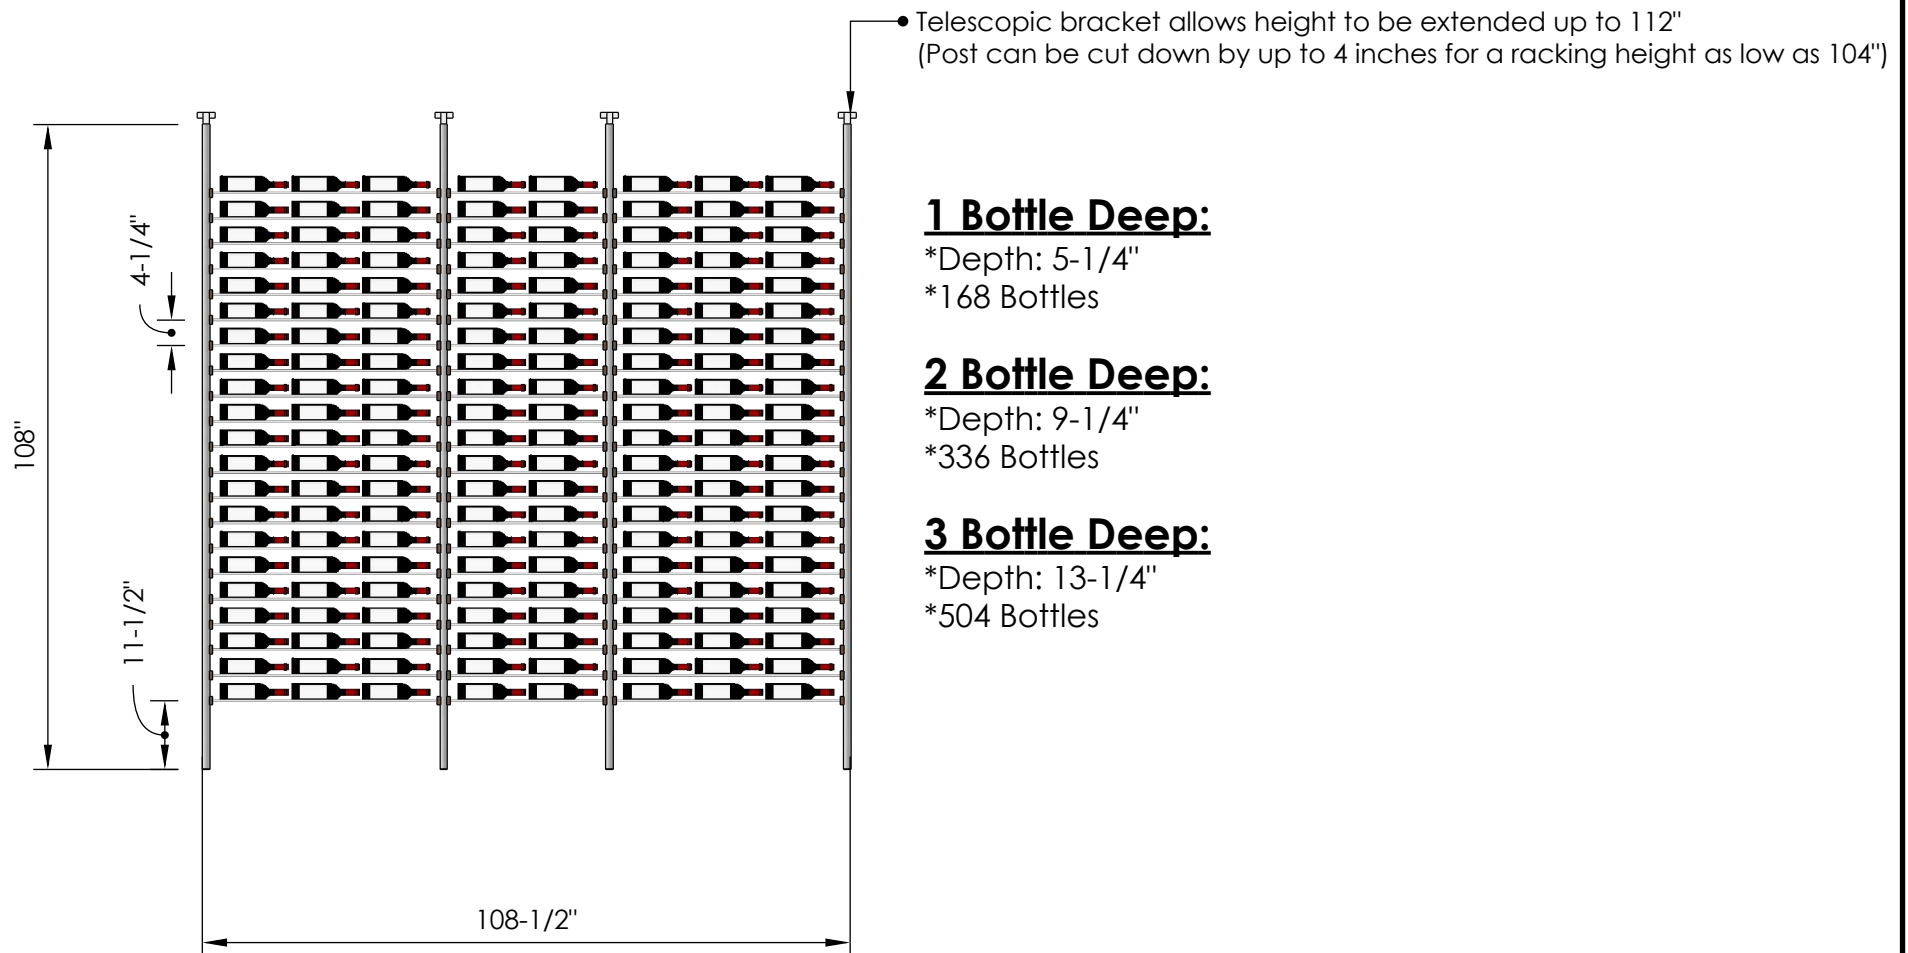

# Millesime Racking: Streamline - 8 Bottle Wide - 9 Feet Tall

Specification Sheet

**Blue Grouse Wine Cellars**

604.929.3180

1.888.400.CORK(2675)