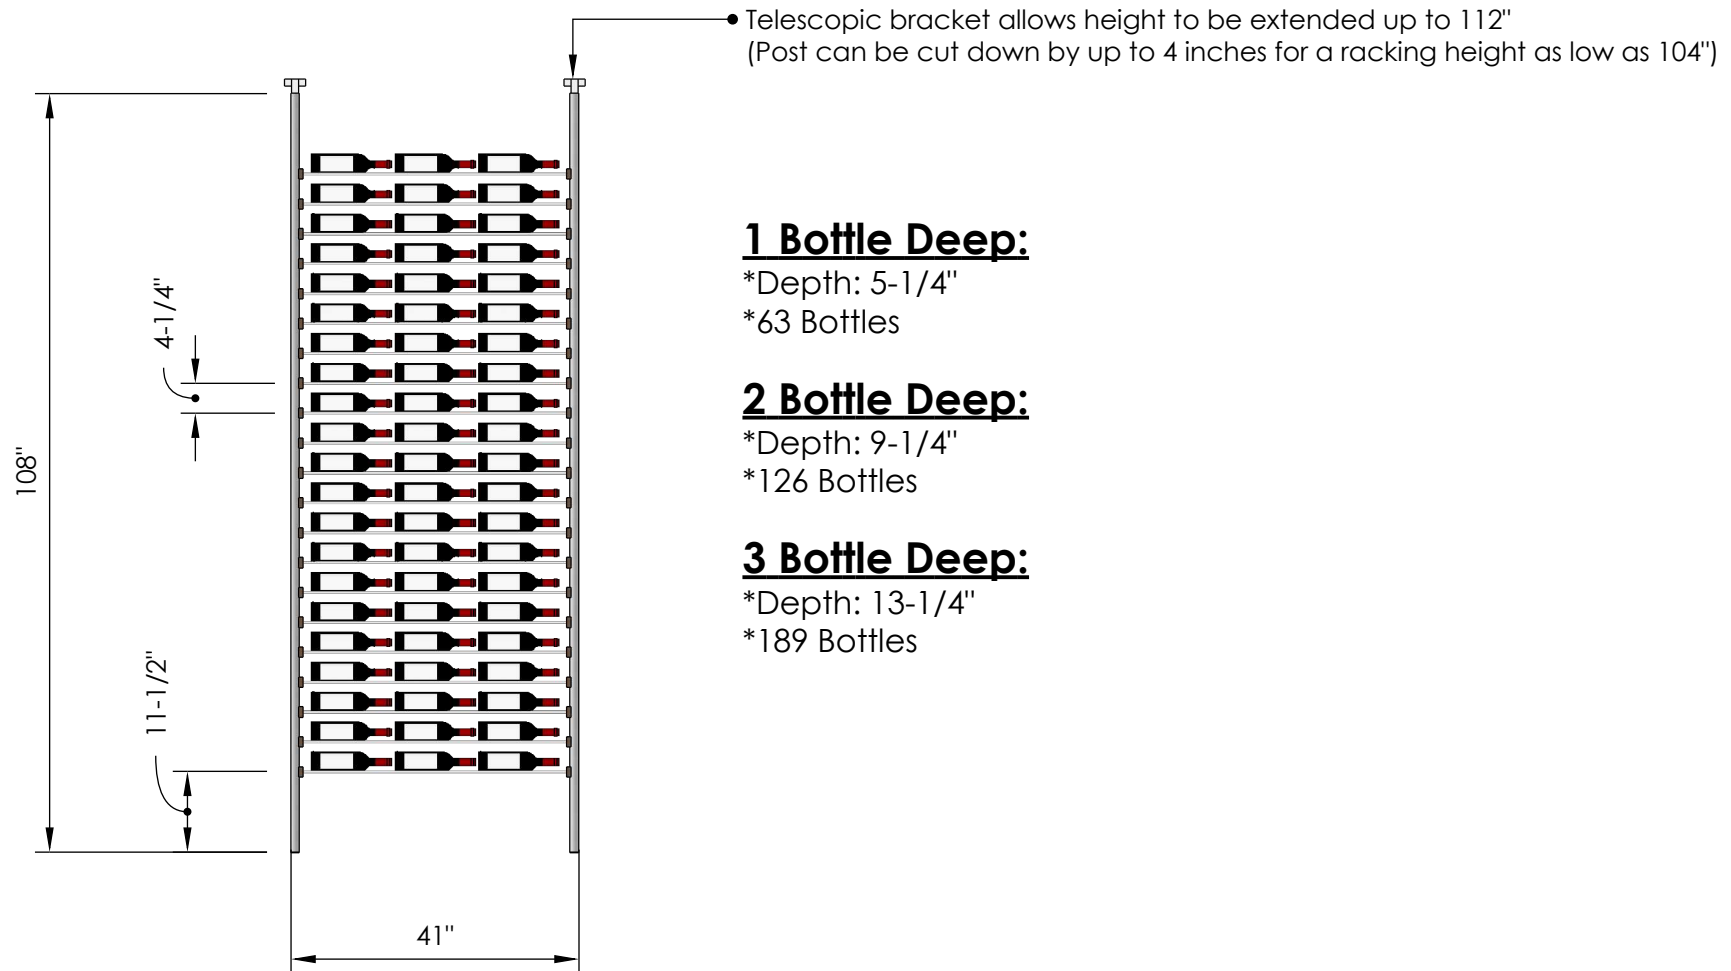

Millesime Racking: Streamline - 3 Bottle Wide - 9 Feet Tall

Specification Sheet

Blue Grouse Wine Cellars

604.929.3180

1.888.400.CORK(2675)