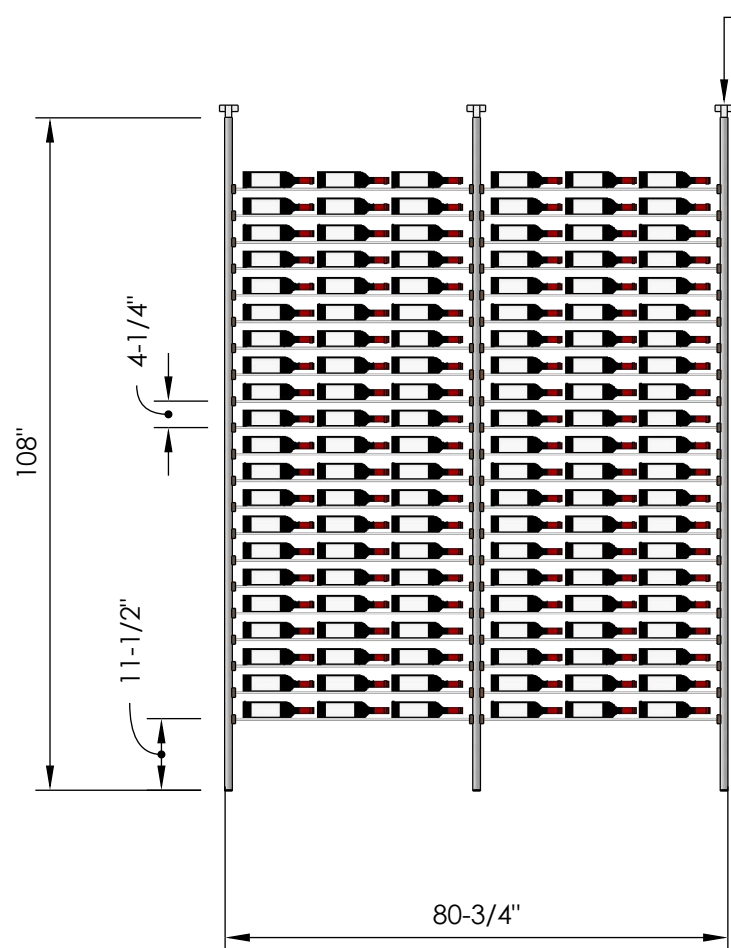

### **1 Bottle Deep:**

\*Depth: 5-1/4"  
\*105 Bottles

### **3 Bottle Deep:**

\*Depth: 13-1/4"  
\*315 Bottles

**Blue Grouse Wine Cellars**

604.929.3180

1.888.400.CORK(2675)

# Millesime Racking: Streamline - 6 Bottle Wide - 9 Feet Tall

Specification Sheet

• Telescopic bracket allows height to be extended up to 112"  
(Post can be cut down by up to 4 inches for a racking height as low as 104")