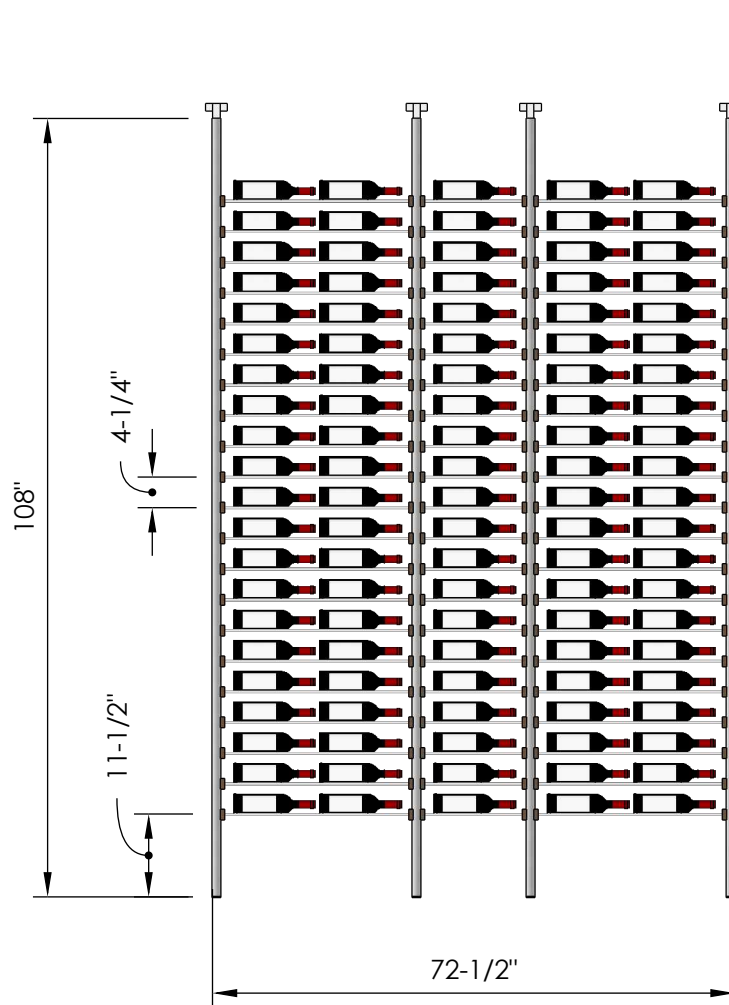

Millesime Racking: Streamline - 5 Bottle Wide - 9 Feet Tall

Specification Sheet

• Telescopic bracket allows height to be extended up to 112"
(Post can be cut down by up to 4 inches for a racking height as low as 104")

1 Bottle Deep:

*Depth: 5-1/4"
*105 Bottles

2 Bottle Deep:

*Depth: 9-1/4"
*210 Bottles

3 Bottle Deep:

*Depth: 13-1/4"
*315 Bottles

Blue Grouse Wine Cellars

604.929.3180

1.888.400.CORK(2675)