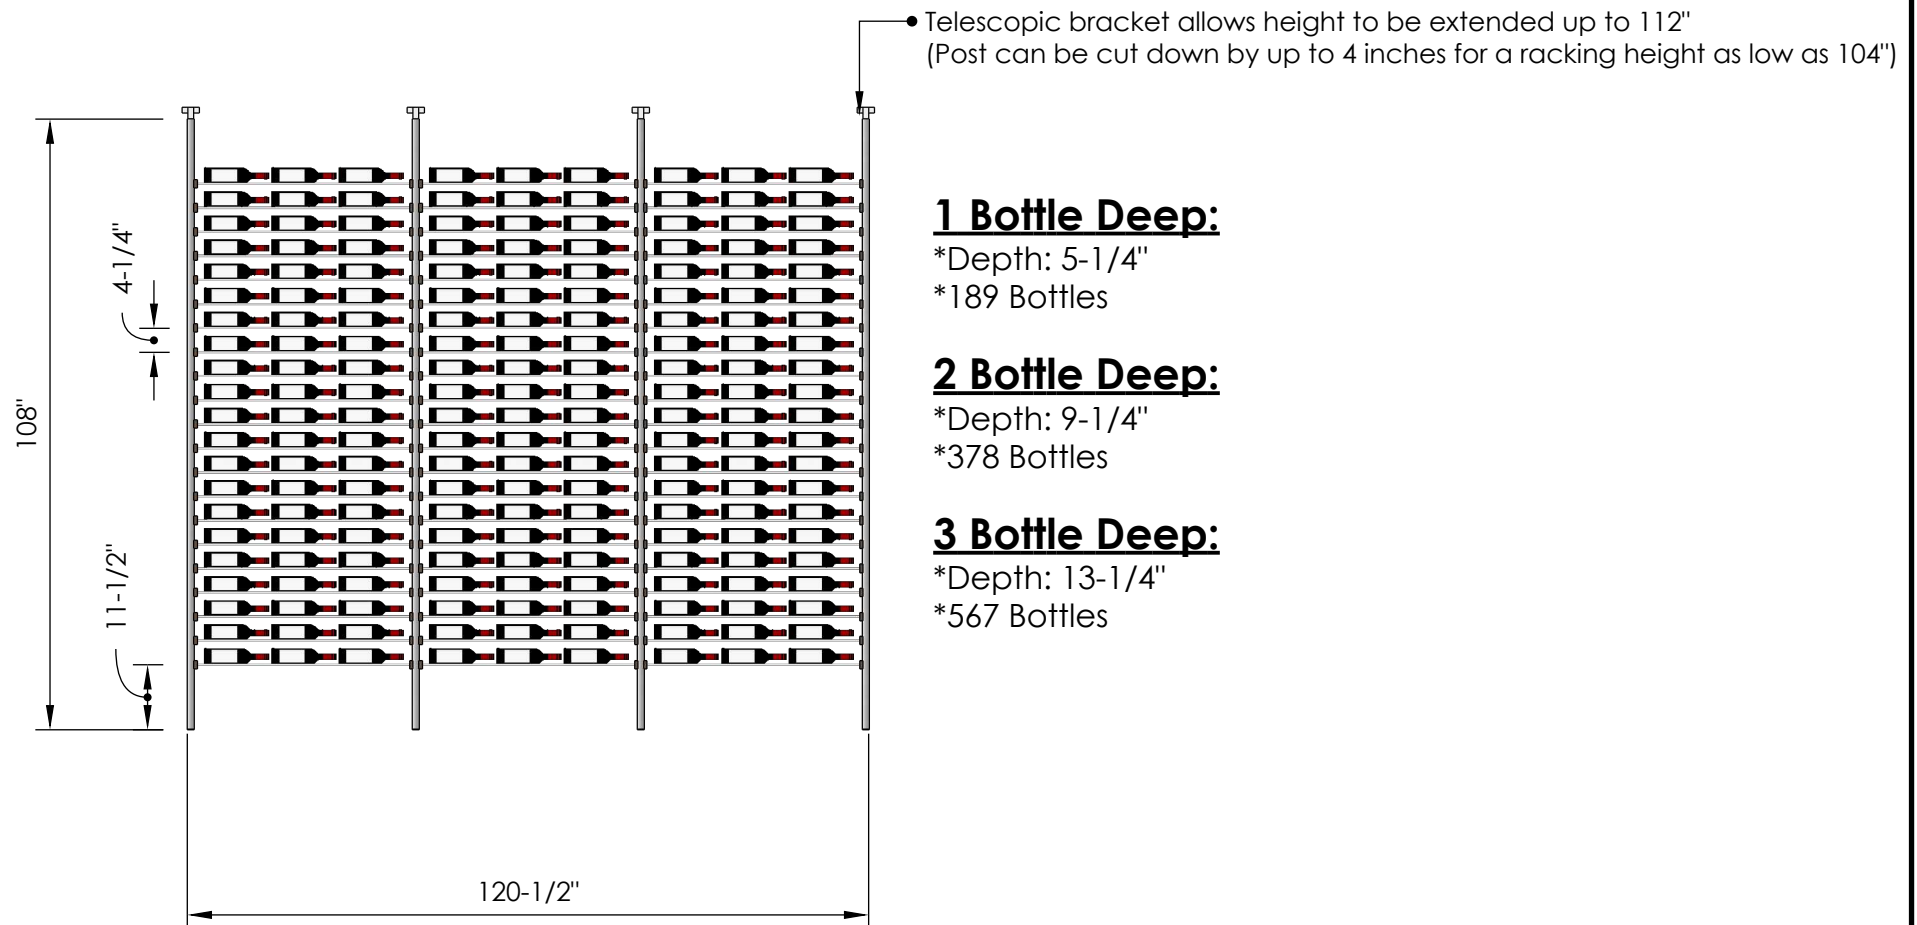

Millesime Racking: Streamline - 9 Bottle Wide - 9 Feet Tall

Specification Sheet

Blue Grouse Wine Cellars

604.929.3180

1.888.400.CORK(2675)