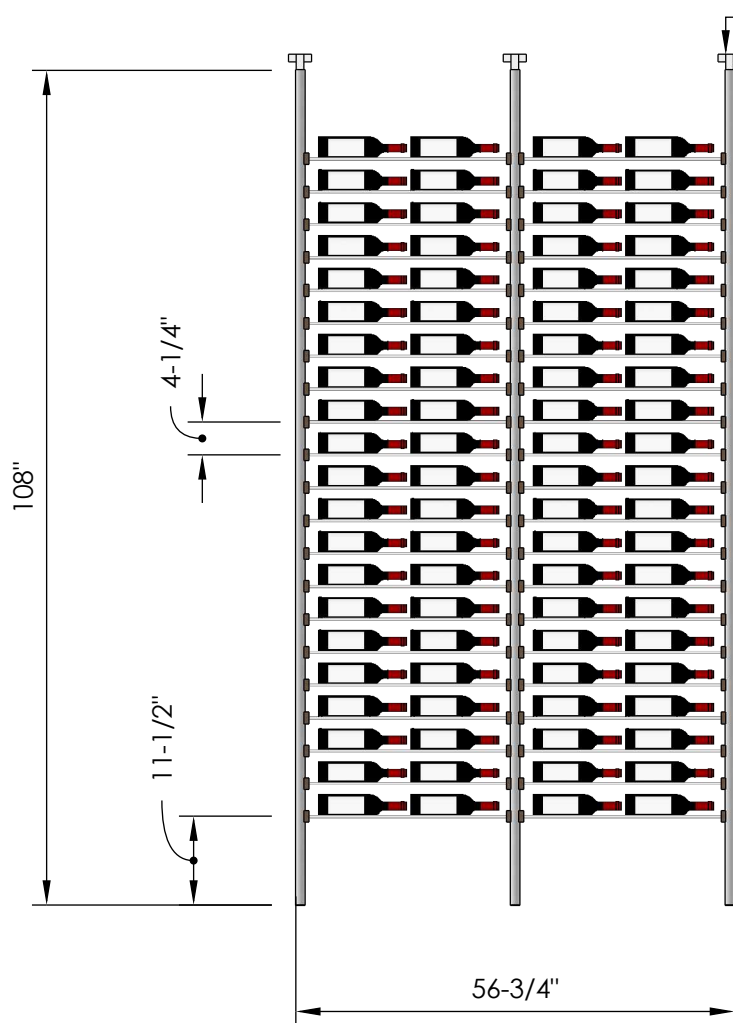

# Millesime Racking: Streamline - 3 Bottle Wide - 9 Feet Tall

Specification Sheet

**Blue Grouse Wine Cellars**

604.929.3180

1.888.400.CORK(2675)

# Millesime Racking: Streamline - 4 Bottle Wide - 9 Feet Tall

Specification Sheet

• Telescopic bracket allows height to be extended up to 112"  
(Post can be cut down by up to 4 inches for a racking height as low as 104")

## 1 Bottle Deep:

\*Depth: 5-1/4"

\*84 Bottles

## 2 Bottle Deep:

\*Depth: 9-1/4"

\*168 Bottles