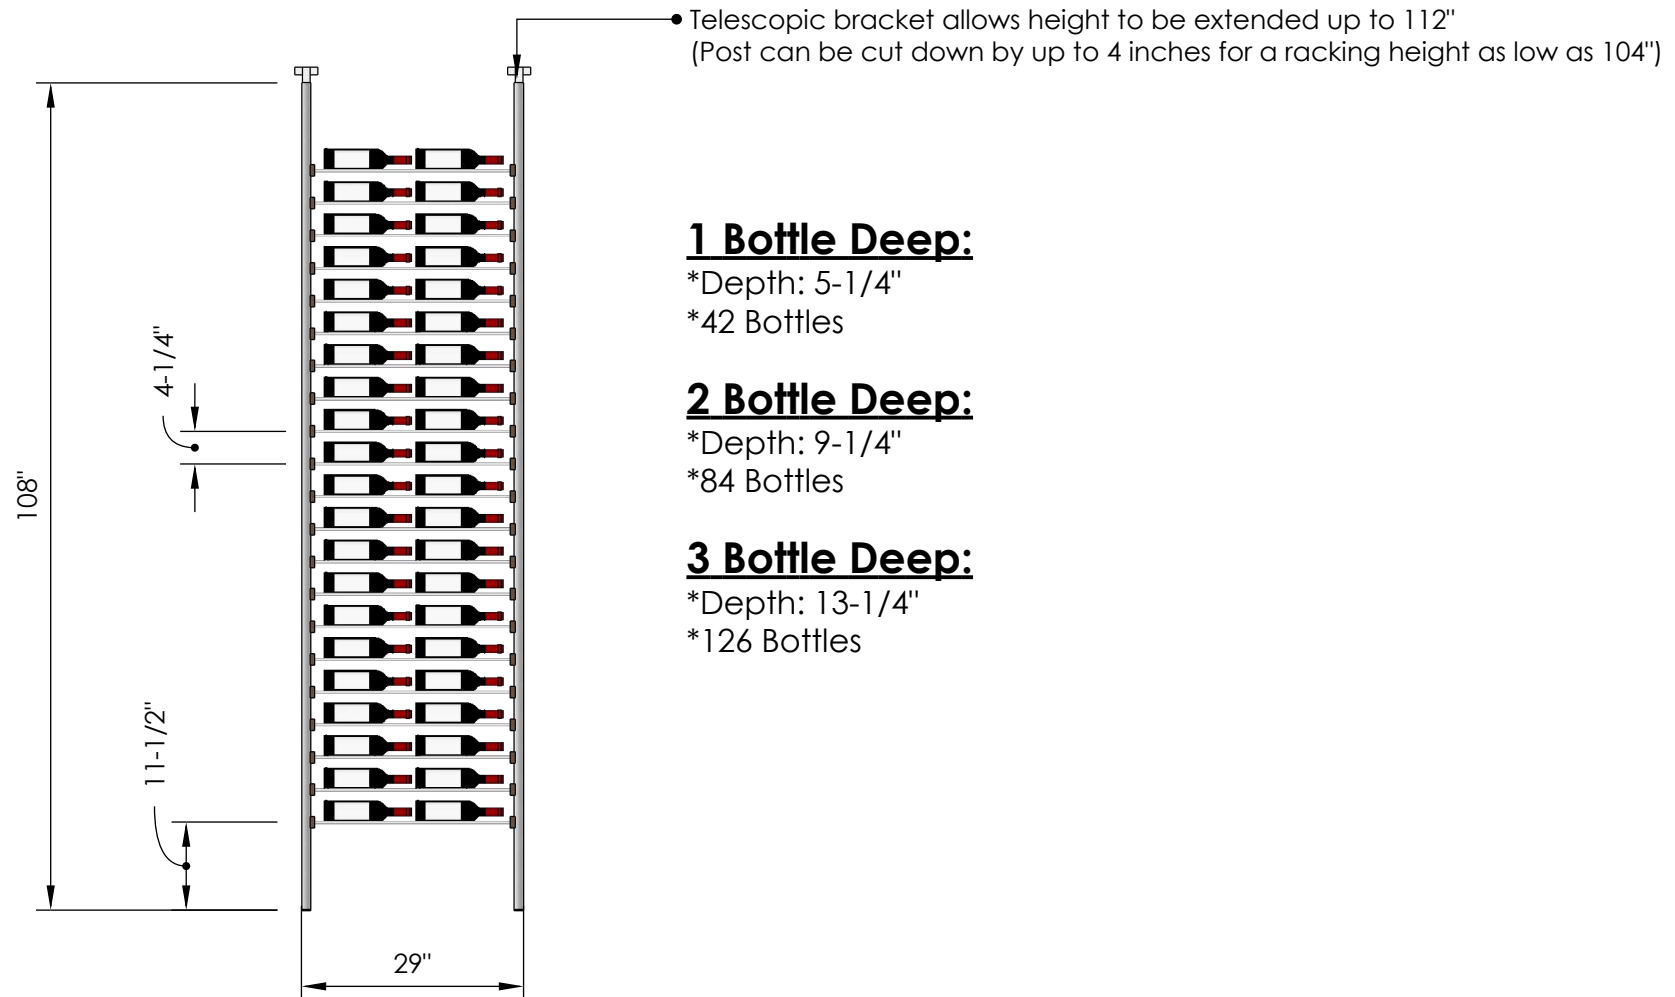

Millesime Racking: Streamline - 2 Bottle Wide - 9 Feet Tall

Specification Sheet

Blue Grouse Wine Cellars

604.929.3180

1.888.400.CORK(2675)