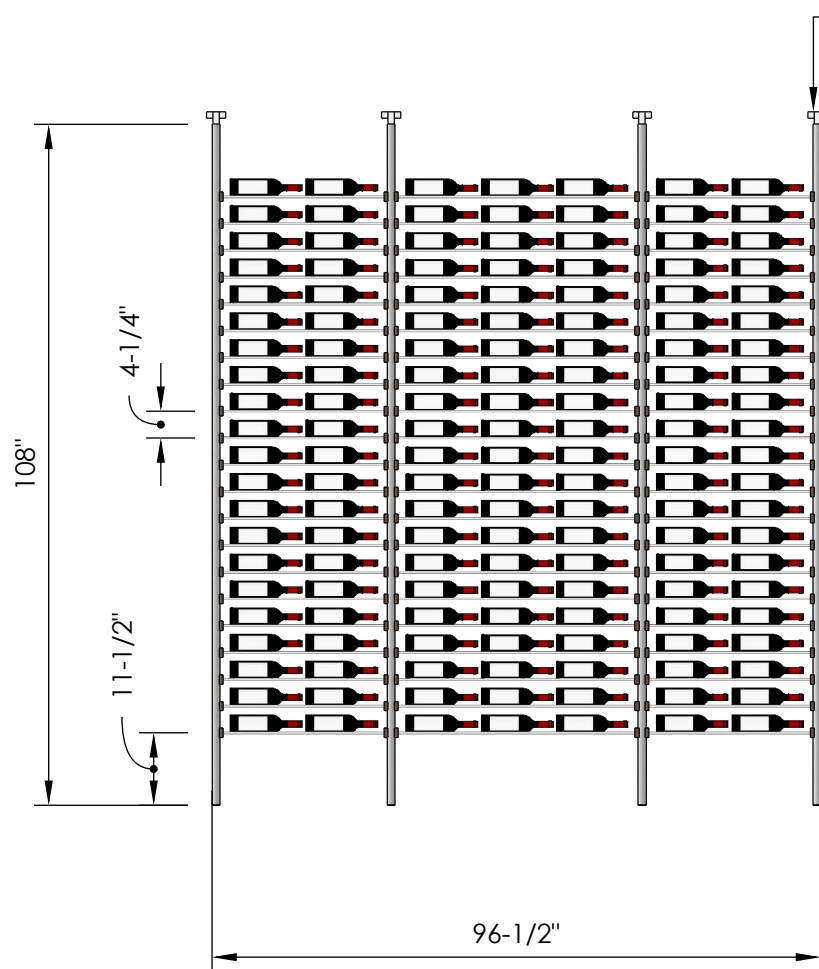

Millesime Racking: Streamline - 7 Bottle Wide - 9 Feet Tall

Specification Sheet

• Telescopic bracket allows height to be extended up to 112"
(Post can be cut down by up to 4 inches for a racking height as low as 104")

1 Bottle Deep:

*Depth: 5-1/4"

*147 Bottles

2 Bottle Deep:

*Depth: 9-1/4"

*294 Bottles

3 Bottle Deep:

*Depth: 13-1/4"

*441 Bottles

Blue Grouse Wine Cellars

604.929.3180

1.888.400.CORK(2675)