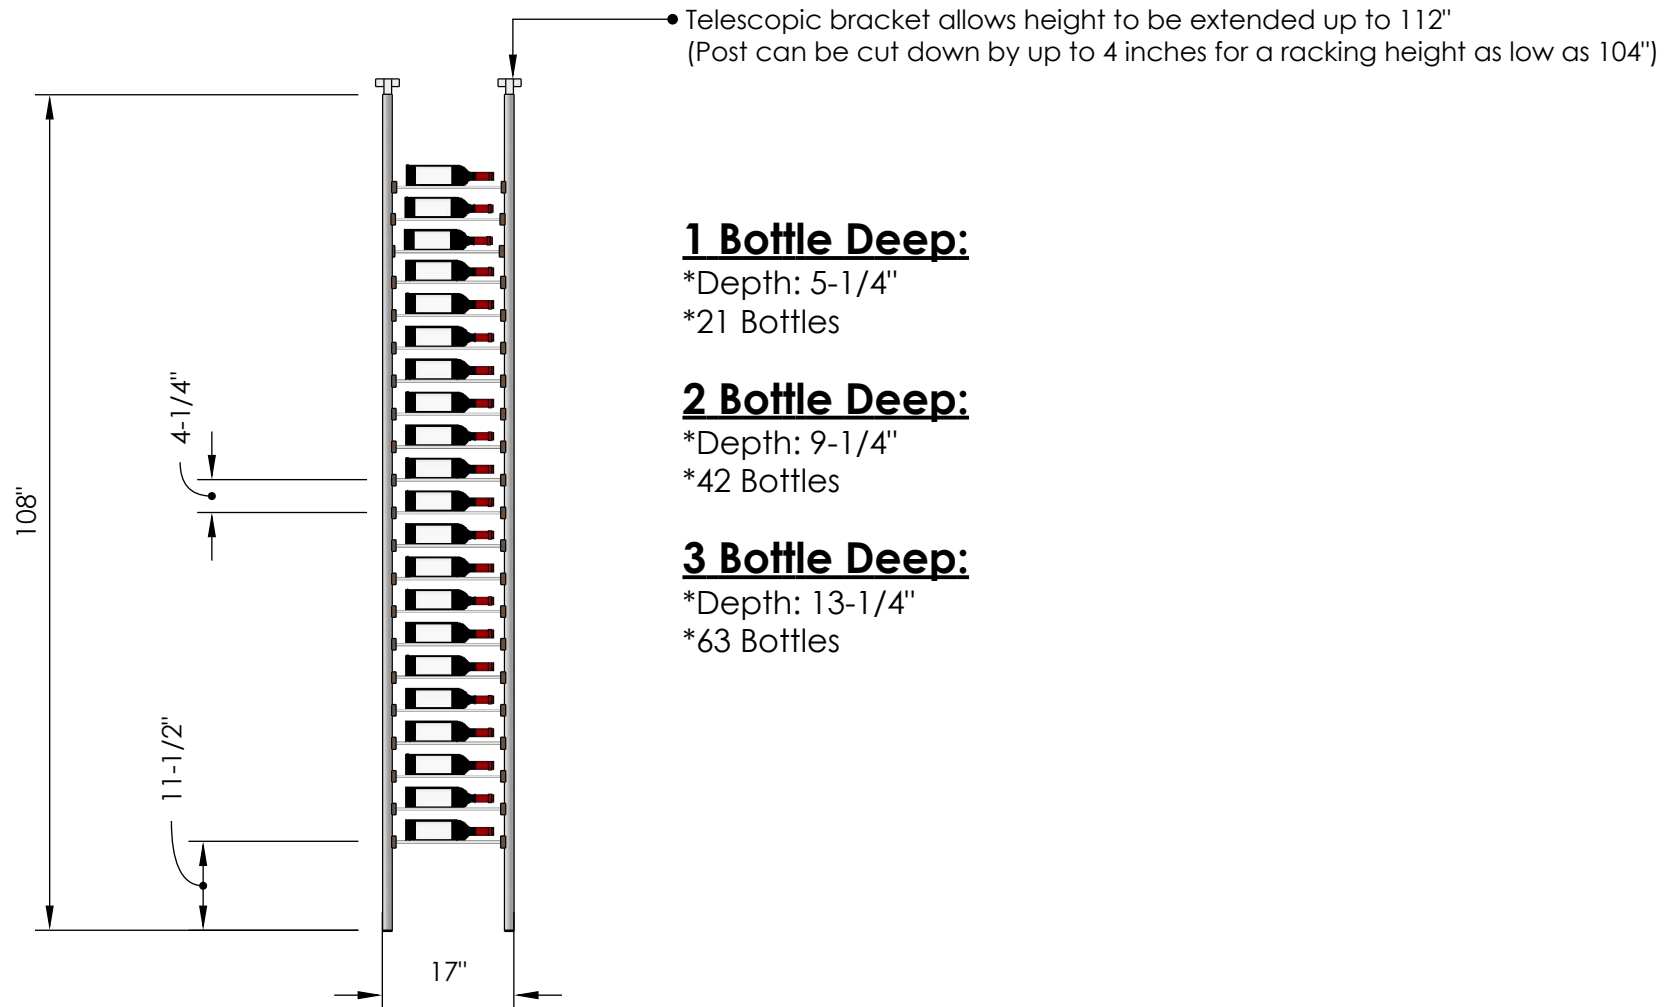

# Millesime Racking: Streamline - 1 Bottle Wide - 9 Feet Tall

Specification Sheet

**Blue Grouse Wine Cellars**

604.929.3180

1.888.400.CORK(2675)

## 1 Bottle Deep:

- \*Depth: 5-1/4"
- \*126 Bottles

## 2 Bottle Deep:

- \*Depth: 9-1/4"
- \*252 Bottles

## **1 Bottle Deep:**

\*Depth: 5-1/4"

\*147 Bottles