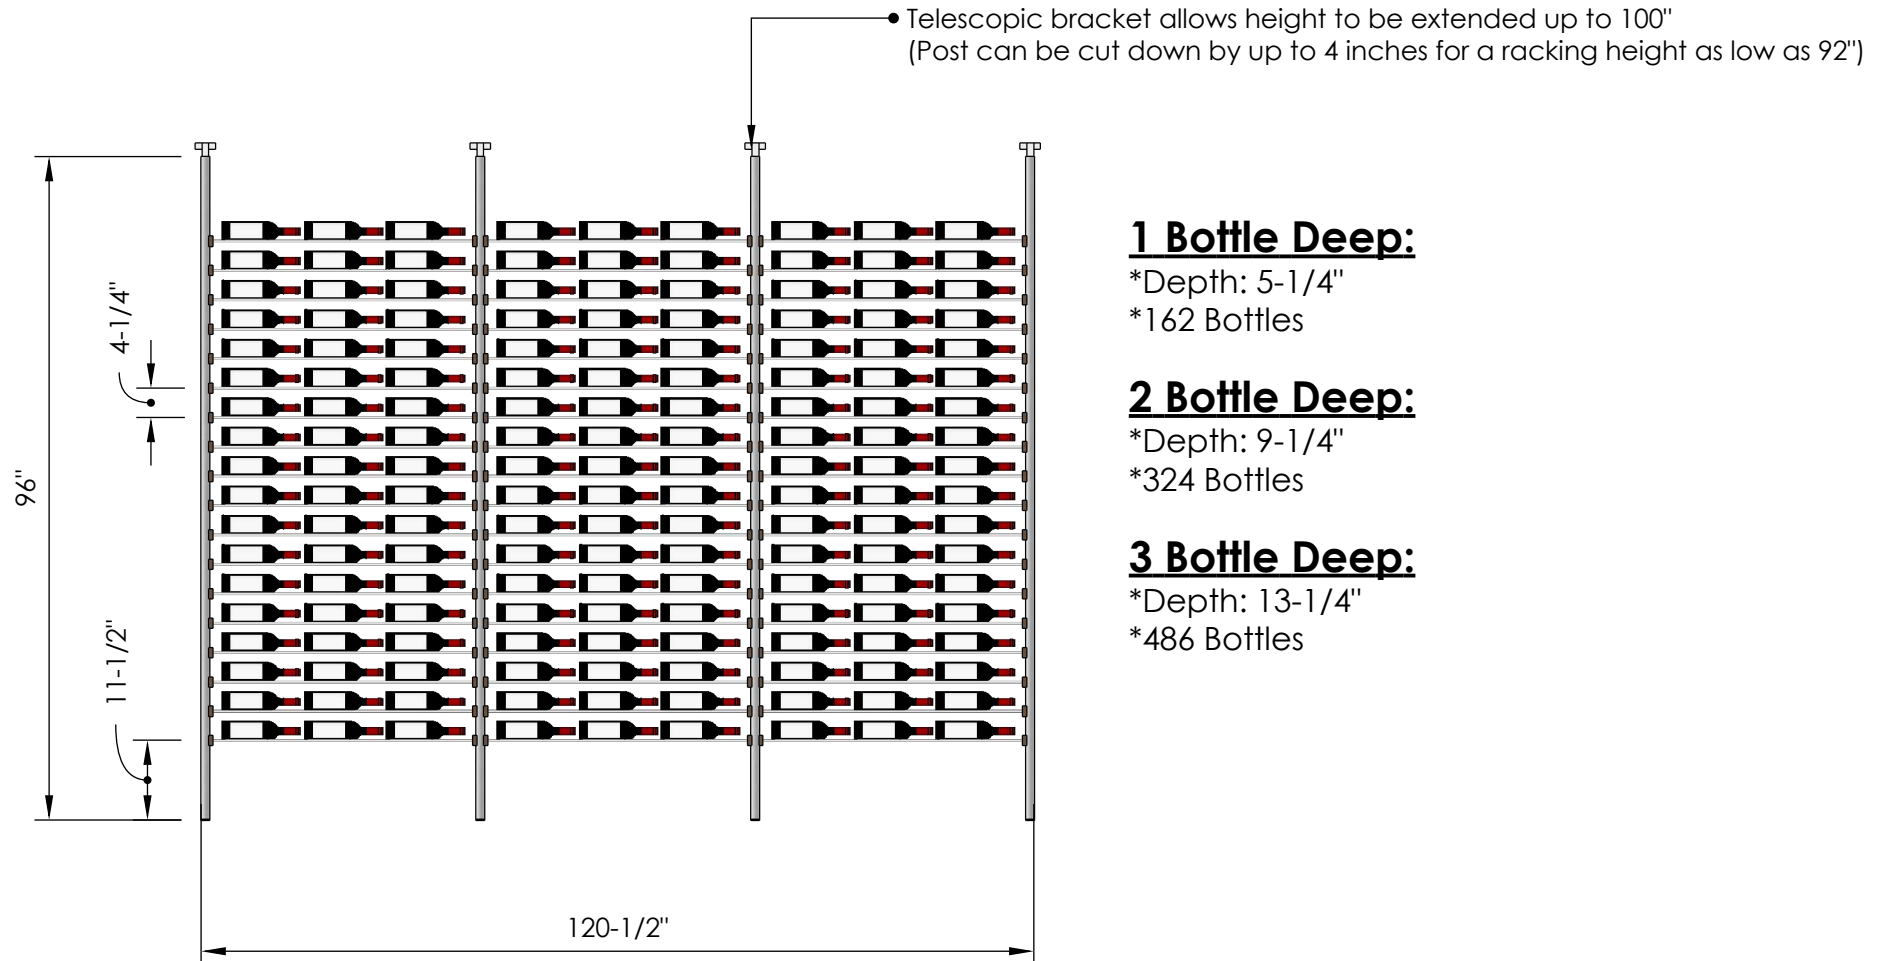

Millesime Racking: Streamline - 9 Bottle Wide - 8 Feet Tall

Specification Sheet

1 Bottle Deep:

*Depth: 5-1/4"

*162 Bottles

2 Bottle Deep:

*Depth: 9-1/4"

*324 Bottles

3 Bottle Deep:

*Depth: 13-1/4"

*486 Bottles

Blue Grouse Wine Cellars

604.929.3180

1.888.400.CORK(2675)