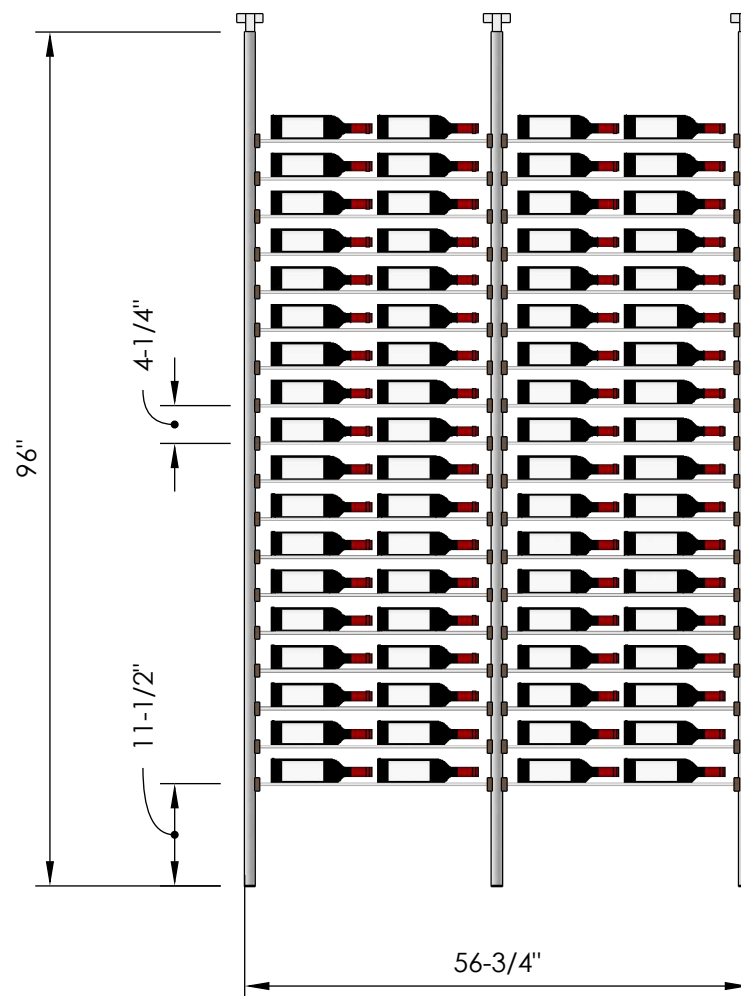

# Millesime Racking: Streamline - 2 Bottle Wide - 8 Feet Tall

Specification Sheet

Telescopic bracket allows height to be extended up to 100"  
(Post can be cut down by up to 4 inches for a racking height as low as 92")

# Millesime Racking: Streamline - 4 Bottle Wide - 8 Feet Tall

Specification Sheet

Telescopic bracket allows height to be extended up to 100"  
(Post can be cut down by up to 4 inches for a racking height as low as 92")