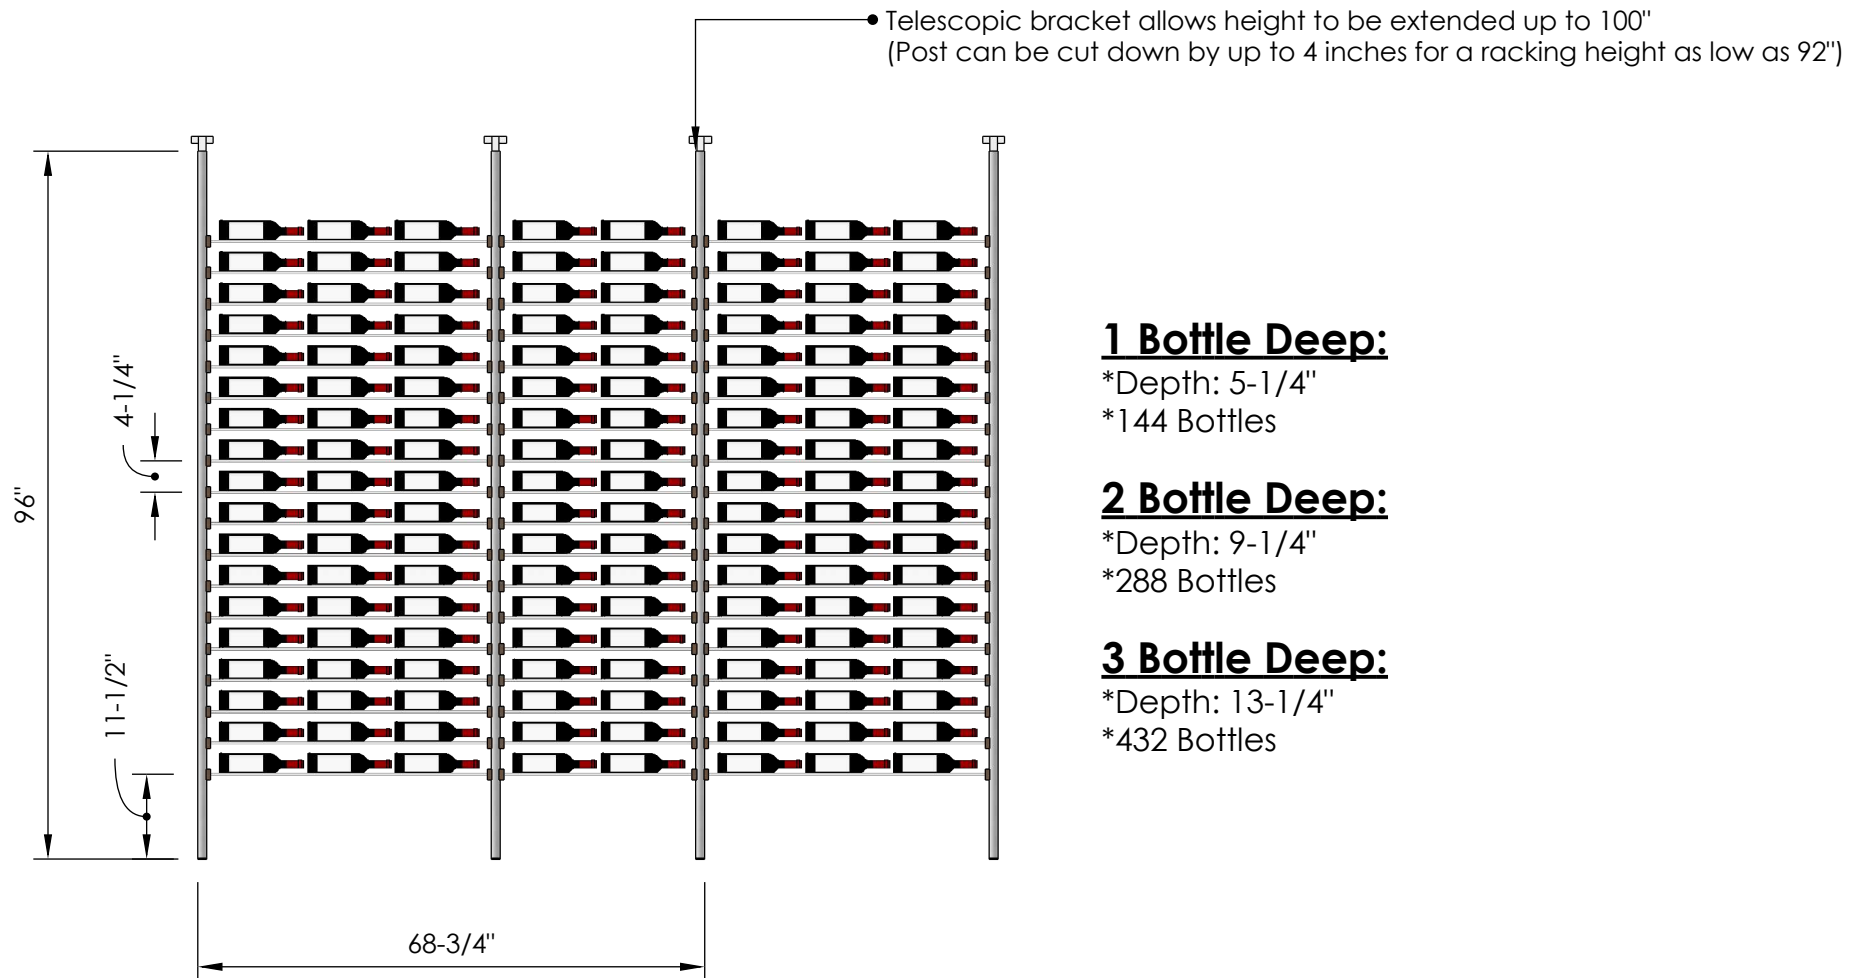

Millesime Racking: Streamline - 8 Bottle Wide - 8 Feet Tall

Specification Sheet

Blue Grouse Wine Cellars

604.929.3180

1.888.400.CORK(2675)