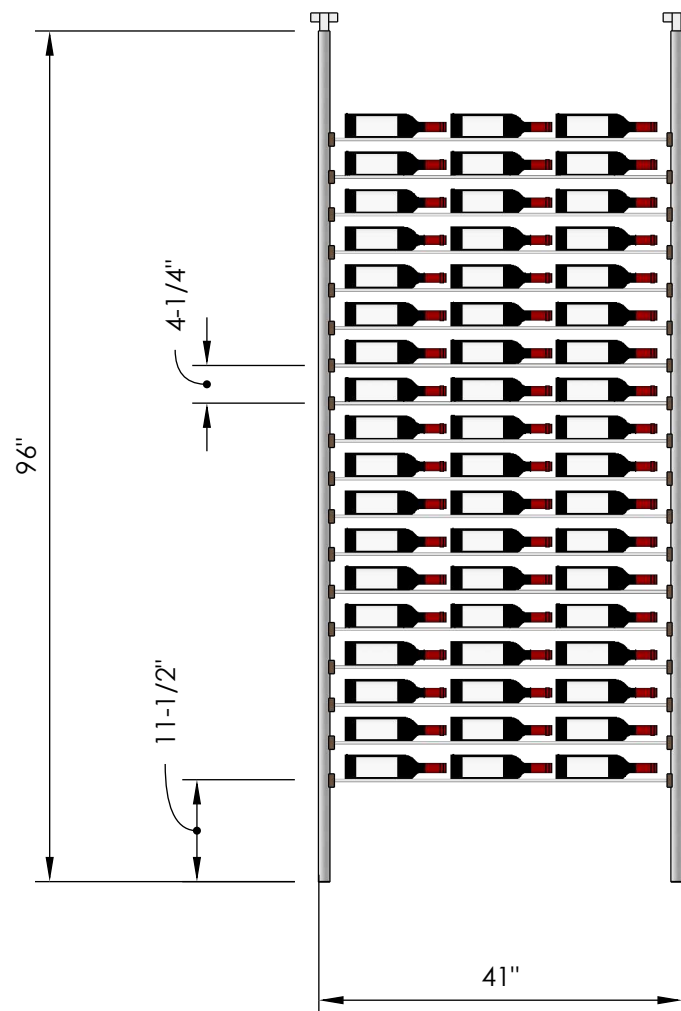

# Millesime Racking: Streamline - 2 Bottle Wide - 8 Feet Tall

Specification Sheet

Telescopic bracket allows height to be extended up to 100"  
(Post can be cut down by up to 4 inches for a racking height as low as 92")

# Millesime Racking: Streamline - 3 Bottle Wide - 8 Feet Tall

Specification Sheet

• Telescopic bracket allows height to be extended up to 100"  
(Post can be cut down by up to 4 inches for a racking height as low as 92")