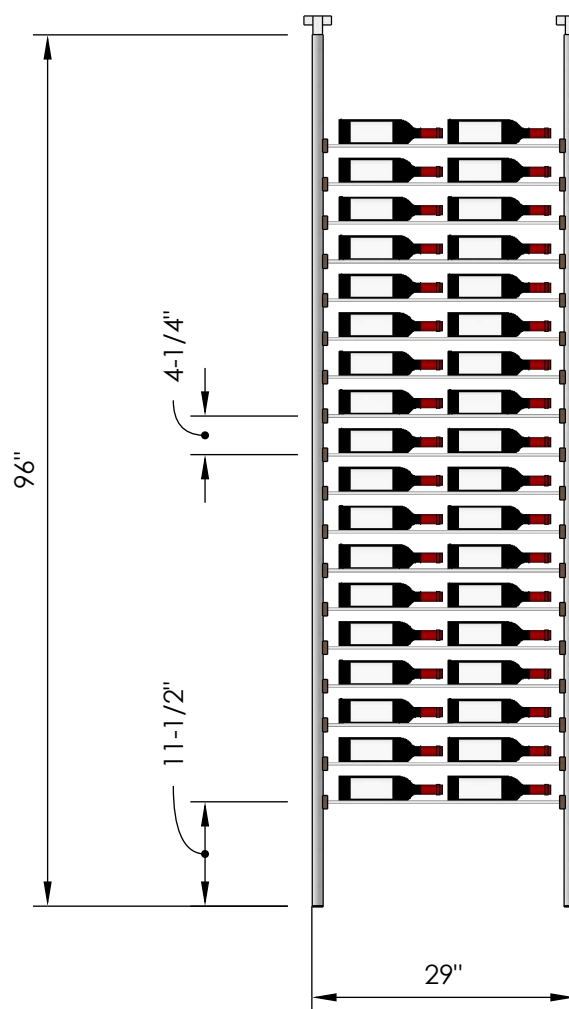

# Millesime Racking: Streamline - 1 Bottle Wide - 8 Feet Tall

Specification Sheet

**Blue Grouse Wine Cellars**

604.929.3180

1.888.400.CORK(2675)

# Millesime Racking: Streamline - 2 Bottle Wide - 8 Feet Tall

Specification Sheet

Telescopic bracket allows height to be extended up to 100"  
(Post can be cut down by up to 4 inches for a racking height as low as 92")

## **1 Bottle Deep:**

\*Depth: 5-1/4"

\*36 Bottles