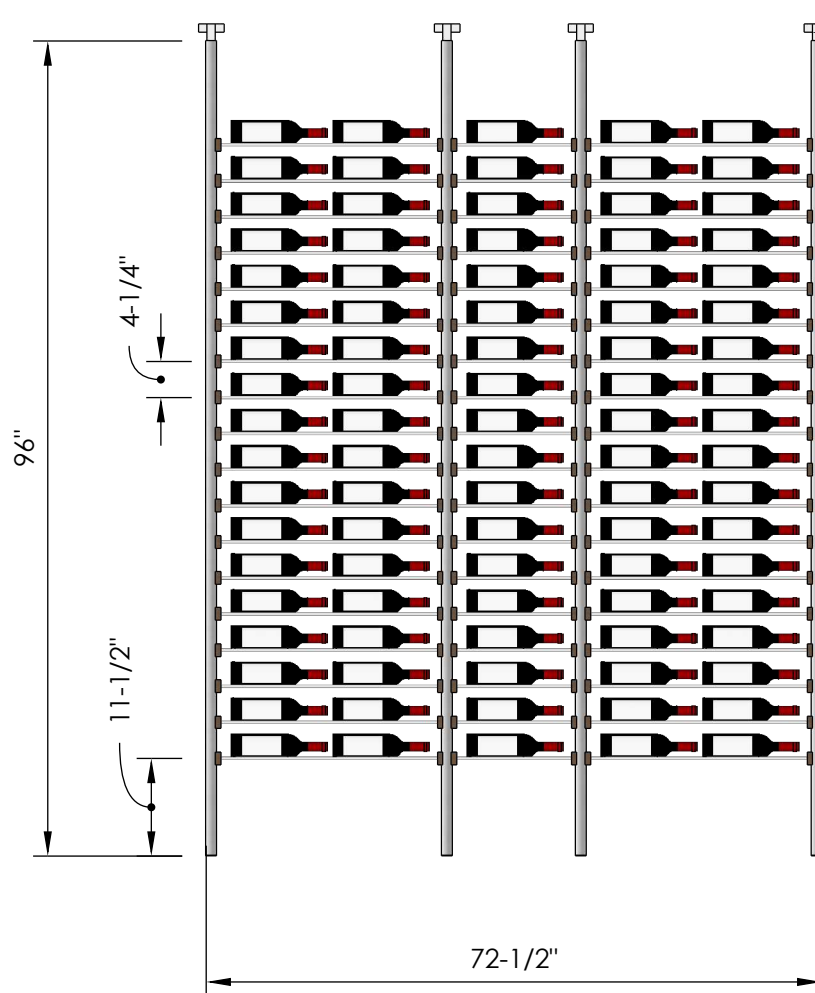

# Millesime Racking: Streamline - 5 Bottle Wide - 8 Feet Tall

Specification Sheet

Telescopic bracket allows height to be extended up to 100"  
(Post can be cut down by up to 4 inches for a racking height as low as 92")