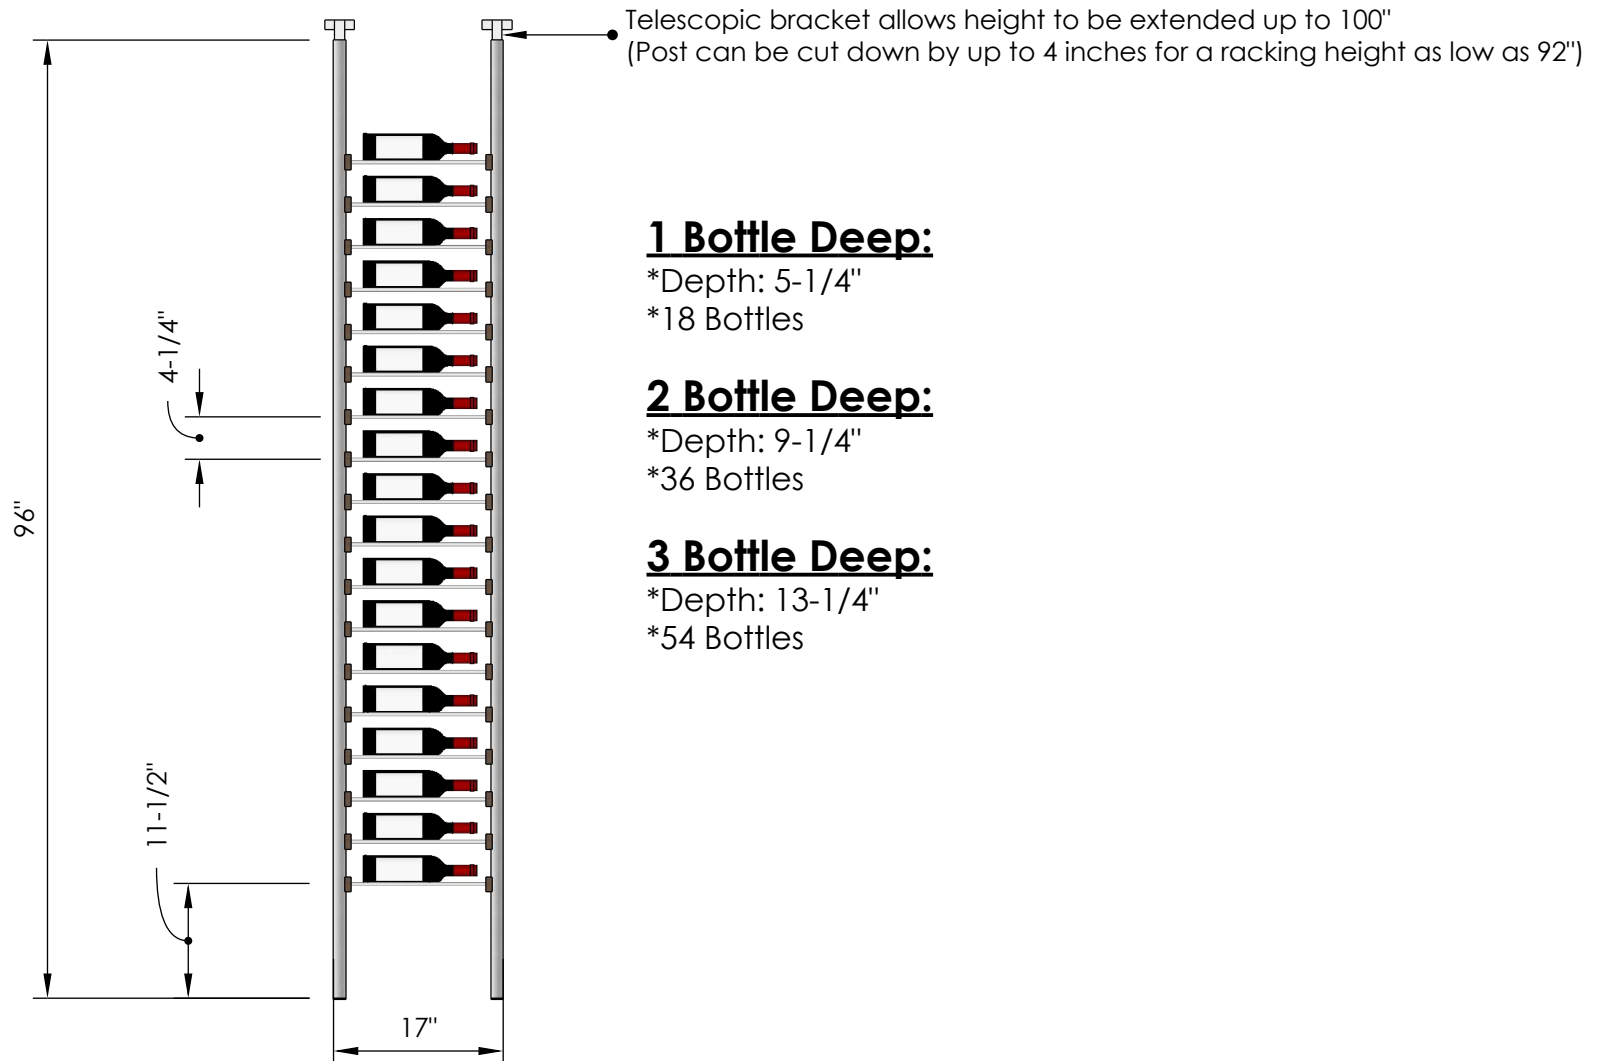

# Millesime Racking: Streamline - 1 Bottle Wide - 8 Feet Tall

Specification Sheet

**Blue Grouse Wine Cellars**

604.929.3180

1.888.400.CORK(2675)

# Millesime Racking: Streamline - 2 Bottle Wide - 8 Feet Tall

Specification Sheet

Telescopic bracket allows height to be extended up to 100"  
(Post can be cut down by up to 4 inches for a racking height as low as 92")

## **1 Bottle Deep:**

\*Depth: 5-1/4"

\*90 Bottles

## **2 Bottle Deep:**

\*Depth: 9-1/4"

\*180 Bottles