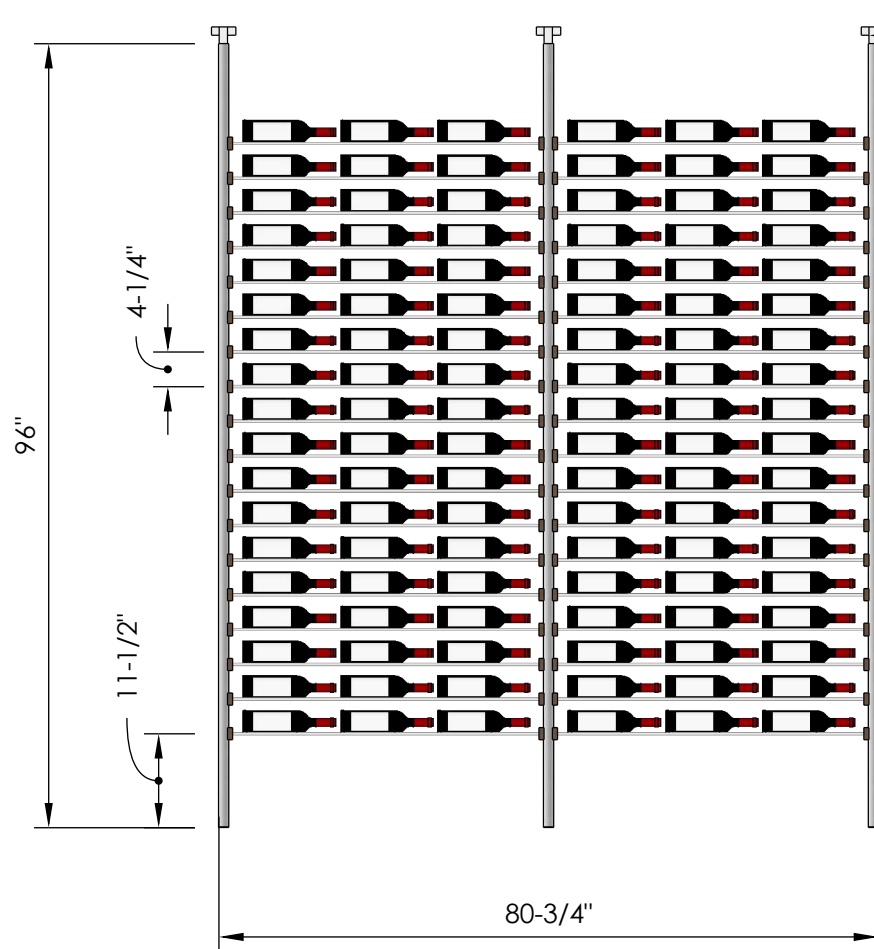

Millesime Racking: Streamline - 6 Bottle Wide - 8 Feet Tall

Specification Sheet

Telescopic bracket allows height to be extended up to 100"
(Post can be cut down by up to 4 inches for a racking height as low as 92")

1 Bottle Deep:

*Depth: 5-1/4"

*108 Bottles

2 Bottle Deep:

*Depth: 9-1/4"

*216 Bottles

3 Bottle Deep:

*Depth: 13-1/4"

*324 Bottles

Blue Grouse Wine Cellars

604.929.3180

1.888.400.CORK(2675)