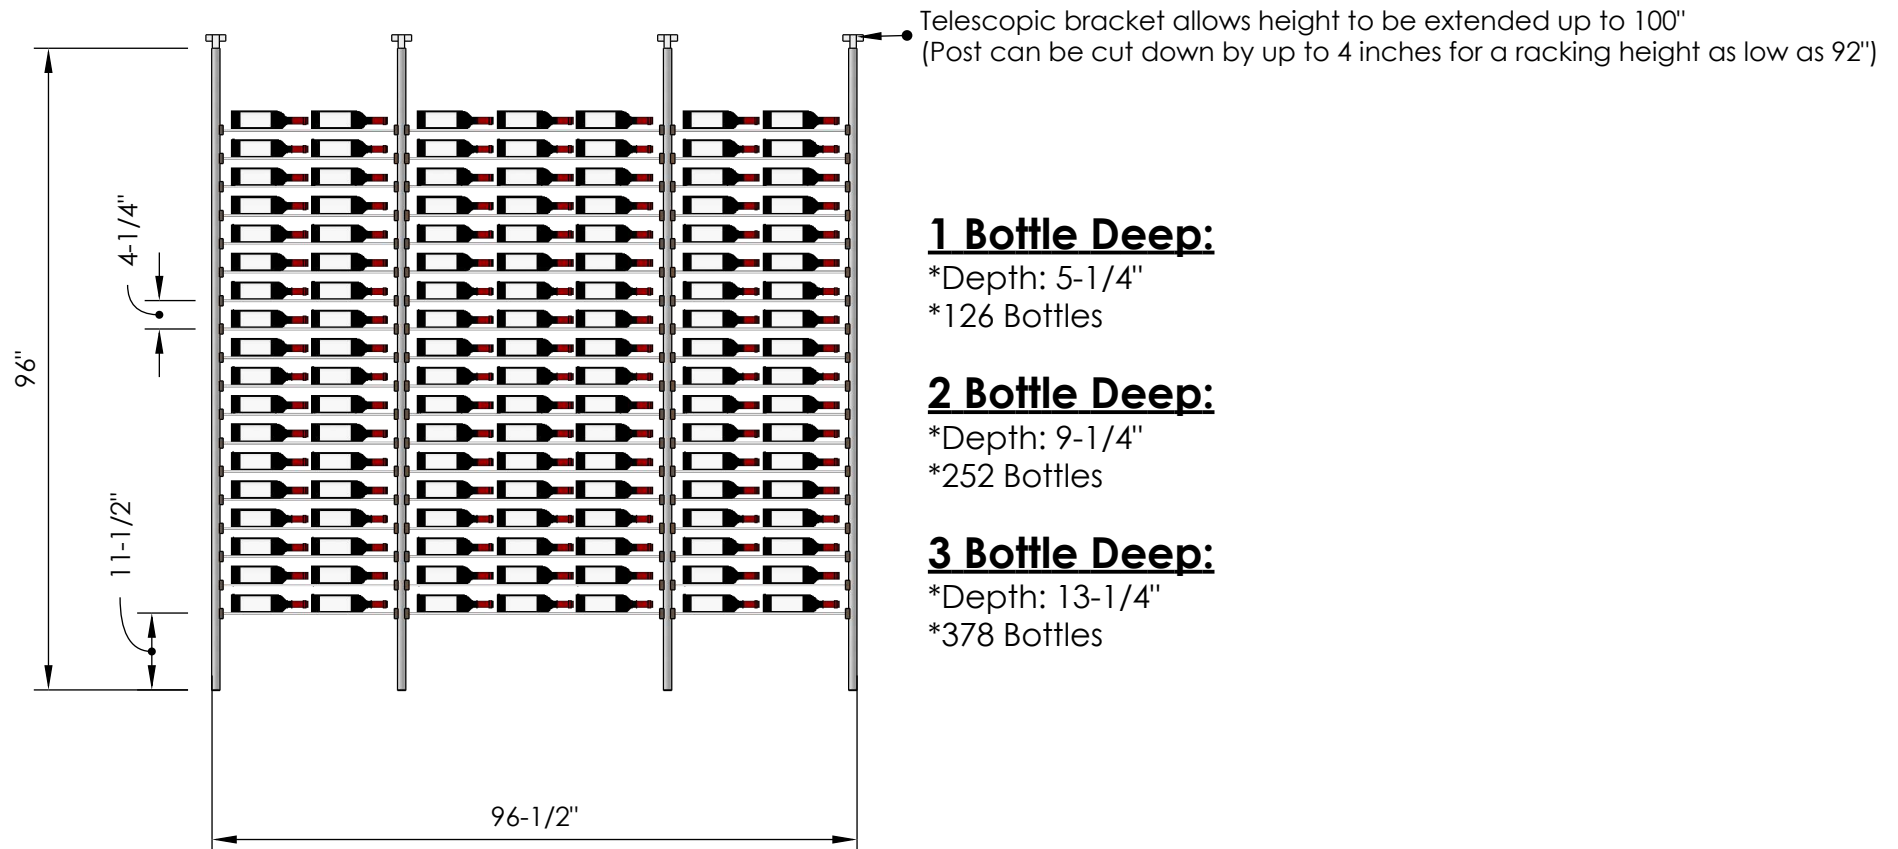

Millesime Racking: Streamline - 7 Bottle Wide - 8 Feet Tall

Specification Sheet

Blue Grouse Wine Cellars

604.929.3180

1.888.400.CORK(2675)