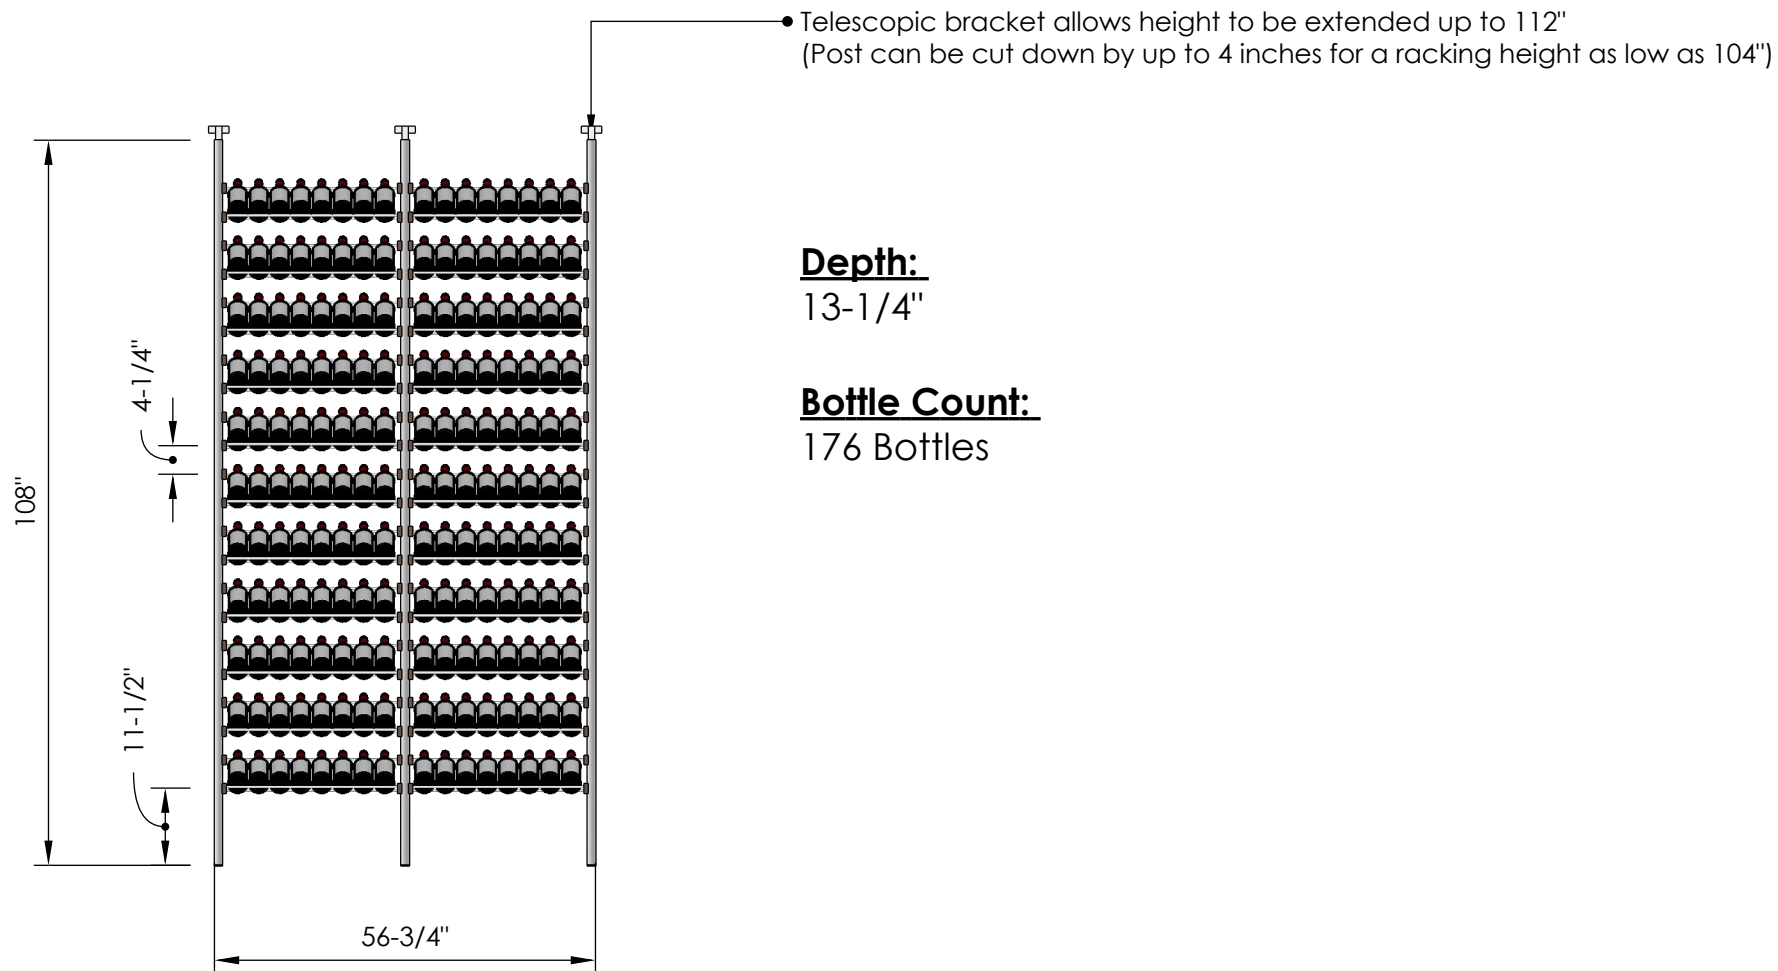

Millesime Racking: Showcase - 56" Wide - 9 Feet Tall

Specification Sheet

Blue Grouse Wine Cellars

604.929.3180

1.888.400.CORK(2675)