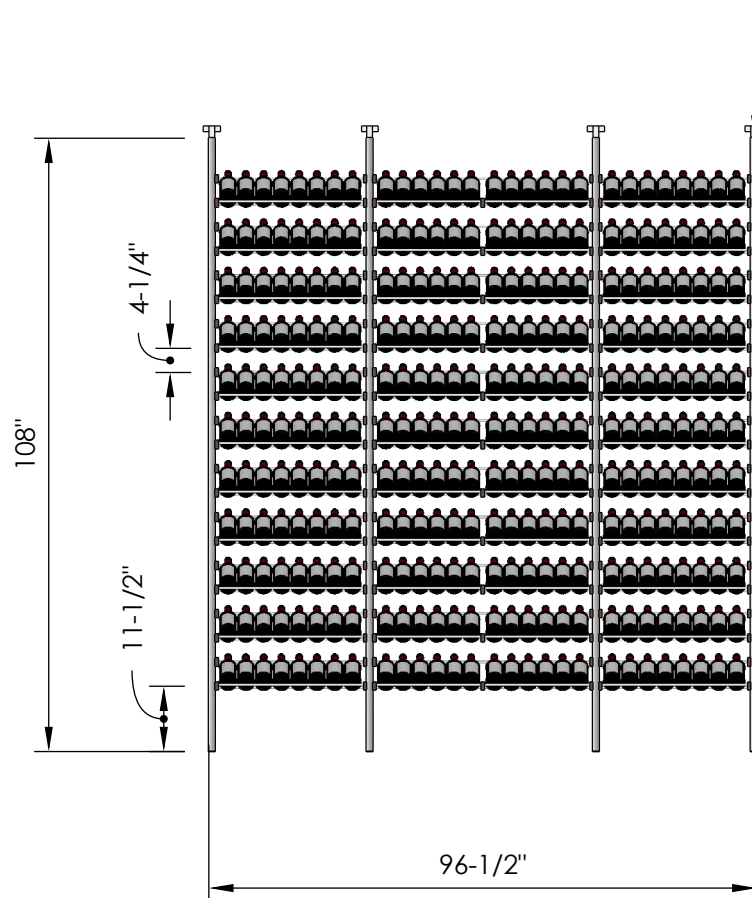

Millesime Racking: Showcase - 96" Wide - 9 Feet Tall

Specification Sheet

- Telescopic bracket allows height to be extended up to 112"
  (Post can be cut down by up to 4 inches for a racking height as low as 104")

Depth:

13-1/4"

Bottle Count:

330 Bottles

Blue Grouse Wine Cellars

604.929.3180

1.888.400.CORK(2675)