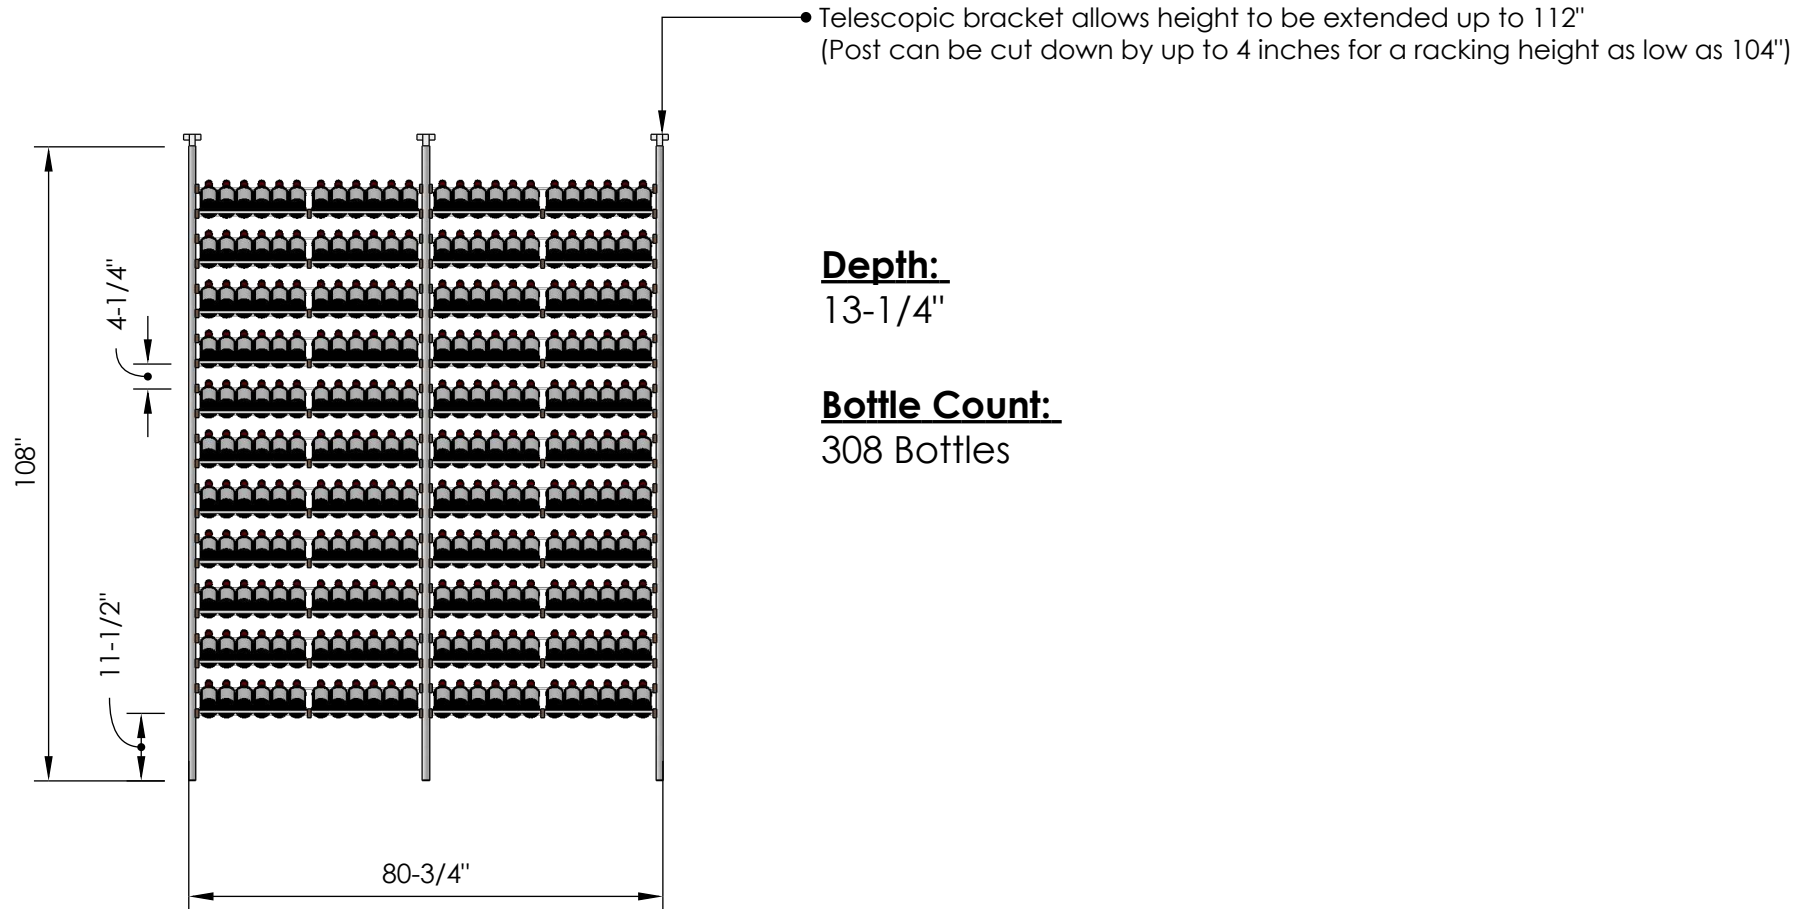

Millesime Racking: Showcase - 80" Wide - 9 Feet Tall

Specification Sheet

Blue Grouse Wine Cellars

604.929.3180

1.888.400.CORK(2675)