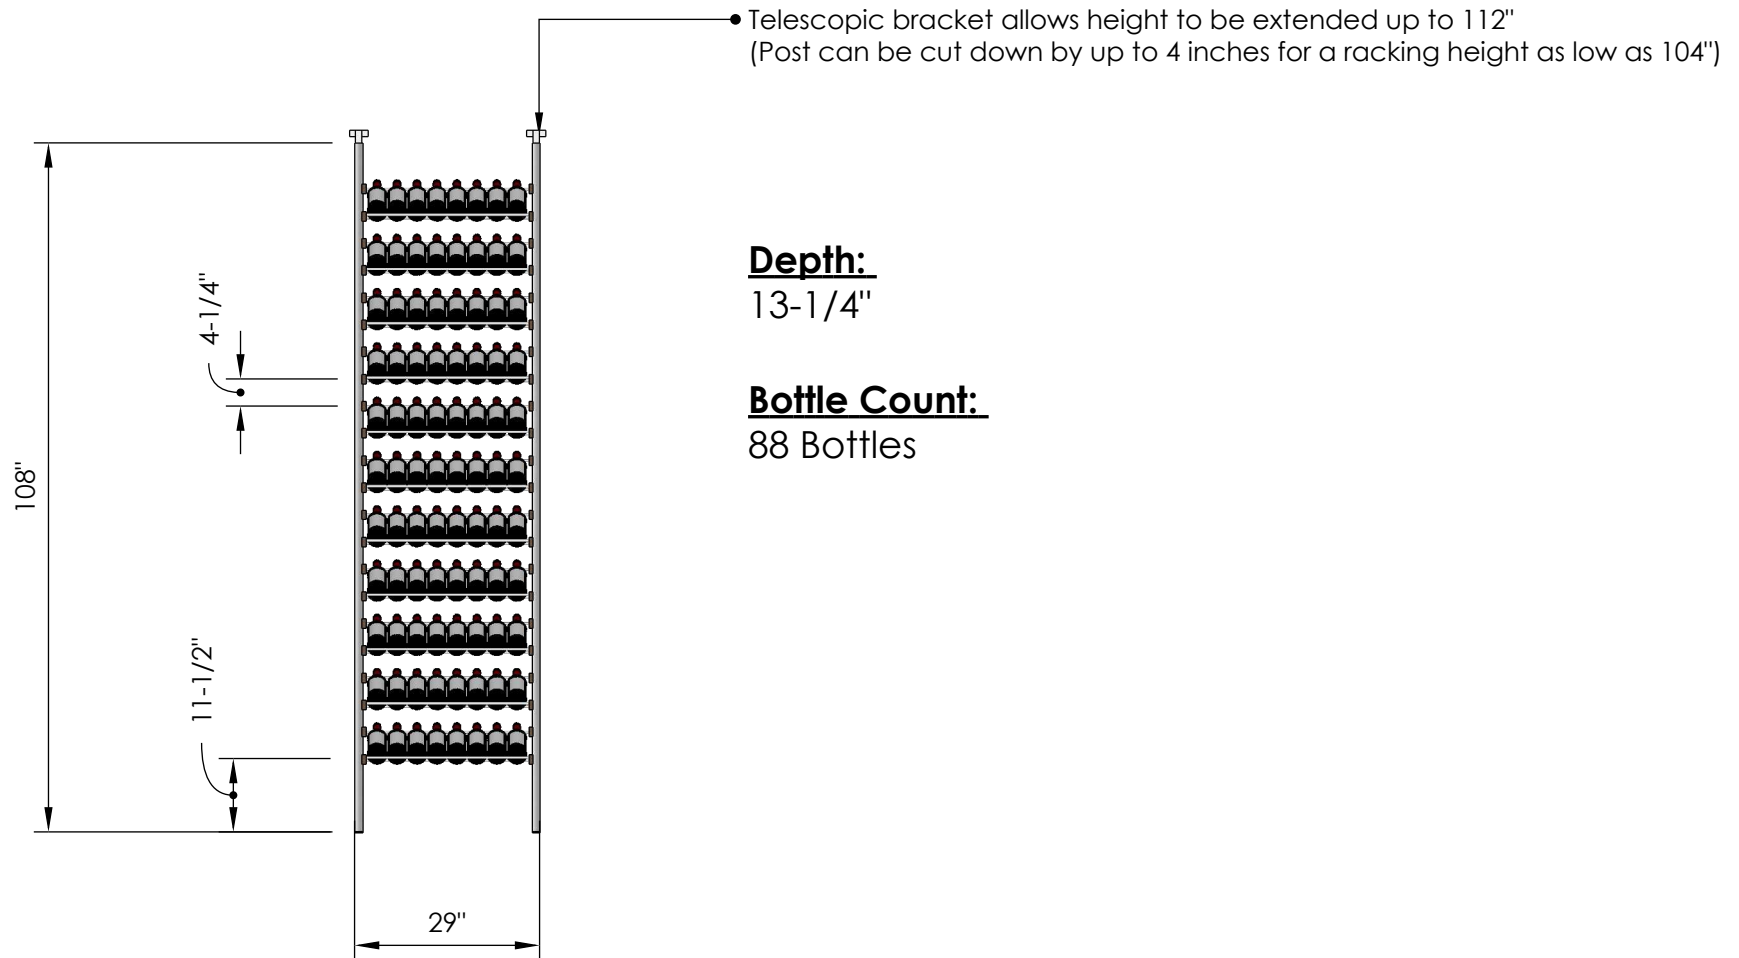

# Millesime Racking: Showcase - 17" Wide - 9 Feet Tall

Specification Sheet

**Blue Grouse Wine Cellars**

604.929.3180

1.888.400.CORK(2675)

# Millesime Racking: Showcase - 29" Wide - 9 Feet Tall

Specification Sheet

**Blue Grouse Wine Cellars**

604.929.3180

1.888.400.CORK(2675)

## Bottle Count:

330 Bottles