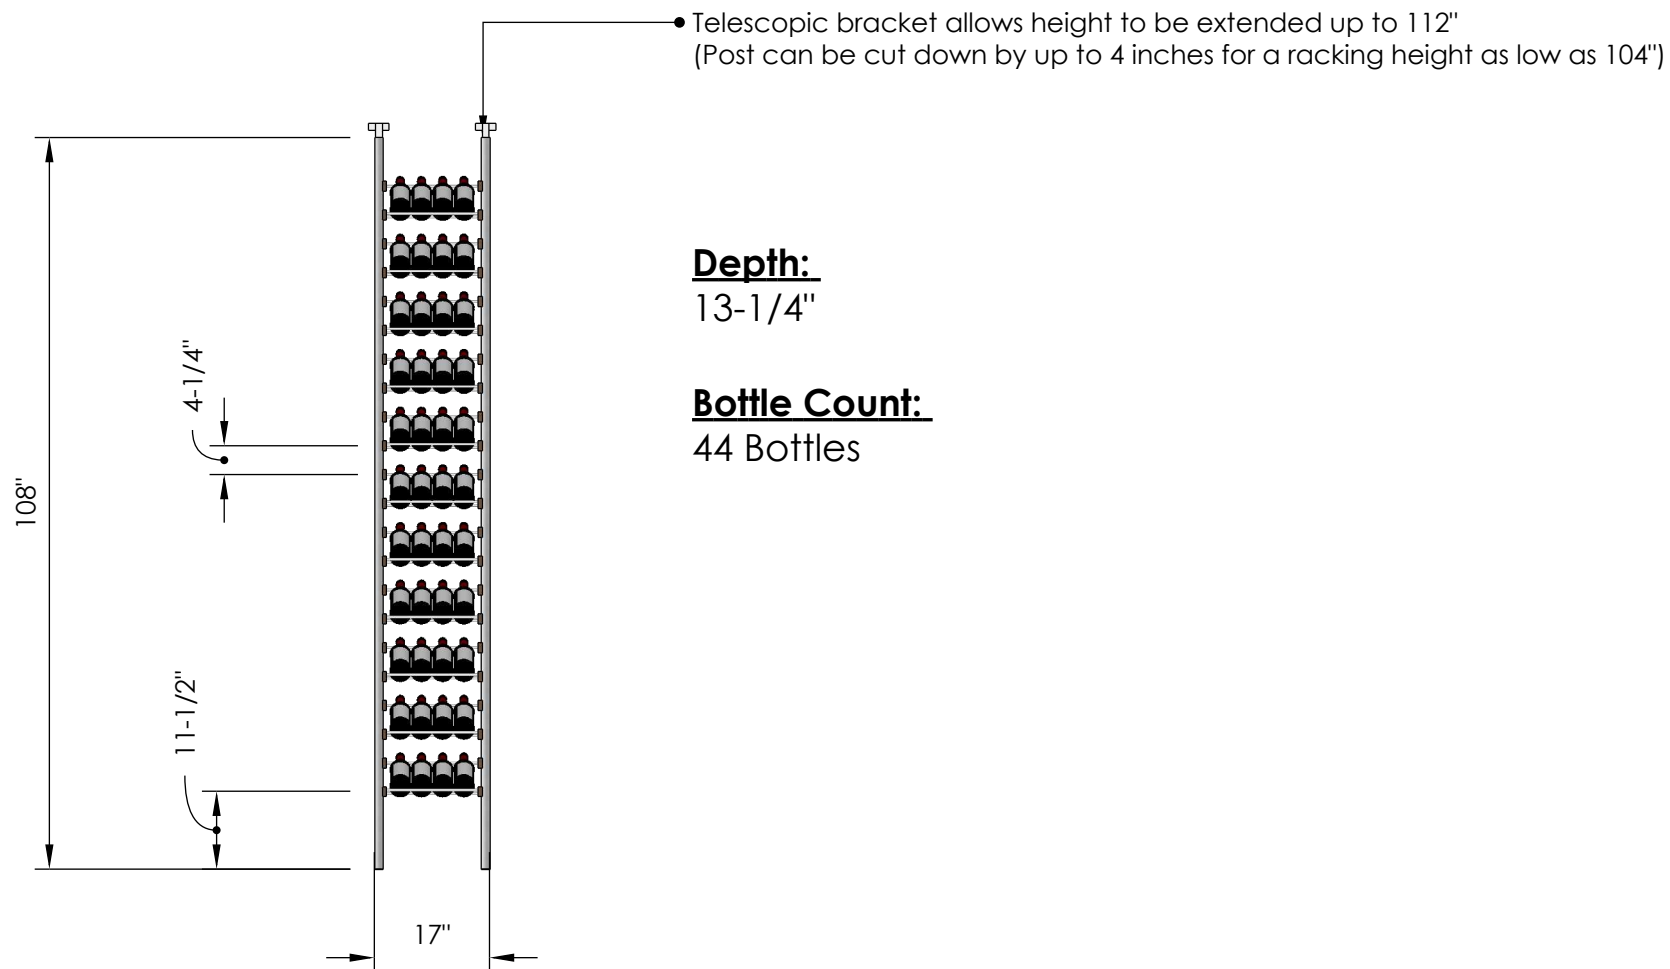

# Millesime Racking: Showcase - 17" Wide - 9 Feet Tall

Specification Sheet

**Blue Grouse Wine Cellars**

604.929.3180

1.888.400.CORK(2675)

# Millesime Racking: Showcase - 29" Wide - 9 Feet Tall

Specification Sheet

**Blue Grouse Wine Cellars**

604.929.3180

1.888.400.CORK(2675)

## Bottle Count:

330 Bottles