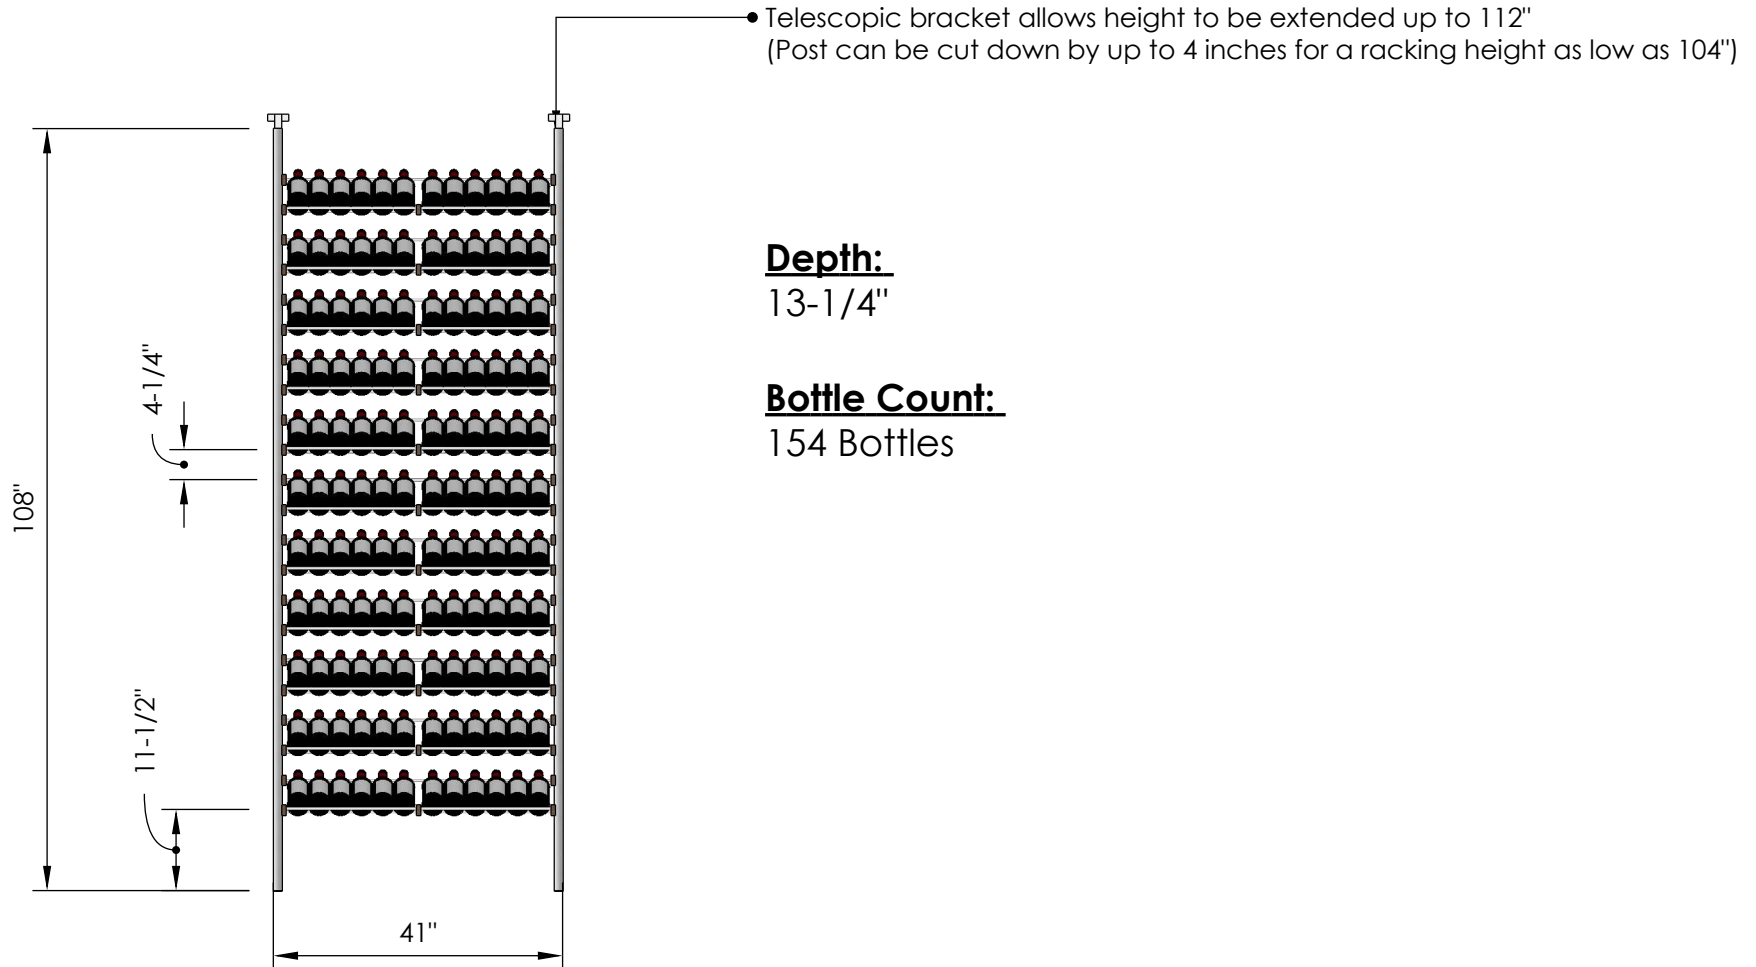

# Millesime Racking: Showcase - 17" Wide - 9 Feet Tall

Specification Sheet

**Blue Grouse Wine Cellars**

604.929.3180

1.888.400.CORK(2675)

# Millesime Racking: Showcase - 29" Wide - 9 Feet Tall

Specification Sheet

**Blue Grouse Wine Cellars**

604.929.3180

1.888.400.CORK(2675)

# Millesime Racking: Showcase- 41" Wide - 9 Feet Tall

Specification Sheet

**Blue Grouse Wine Cellars**

604.929.3180

1.888.400.CORK(2675)