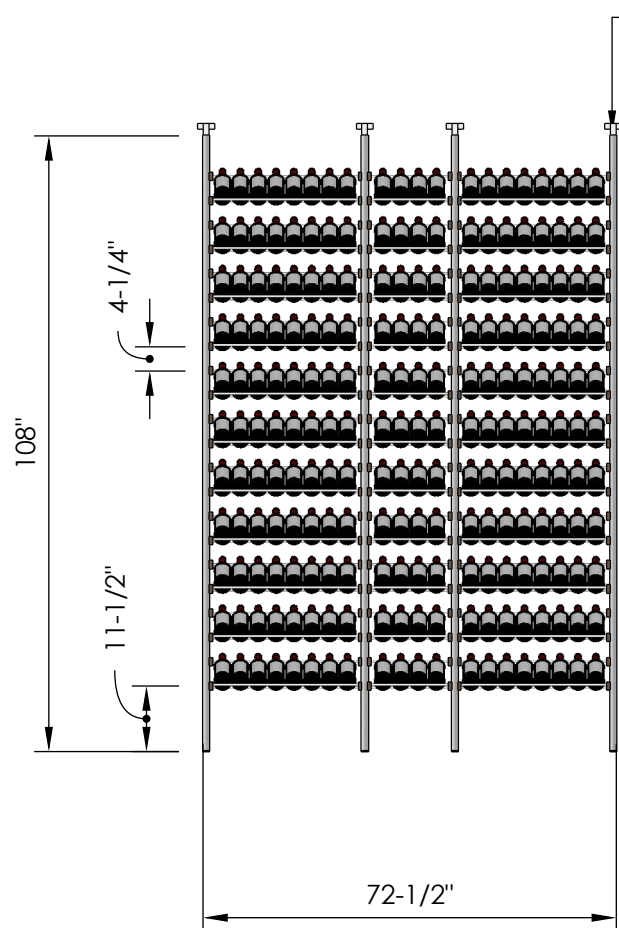

# Millesime Racking: Showcase - 56" Wide - 9 Feet Tall

Specification Sheet

**Blue Grouse Wine Cellars**

604.929.3180

1.888.400.CORK(2675)

# Millesime Racking: Showcase - 72" Wide - 9 Feet Tall

Specification Sheet

- Telescopic bracket allows height to be extended up to 112"  
(Post can be cut down by up to 4 inches for a racking height as low as 104")