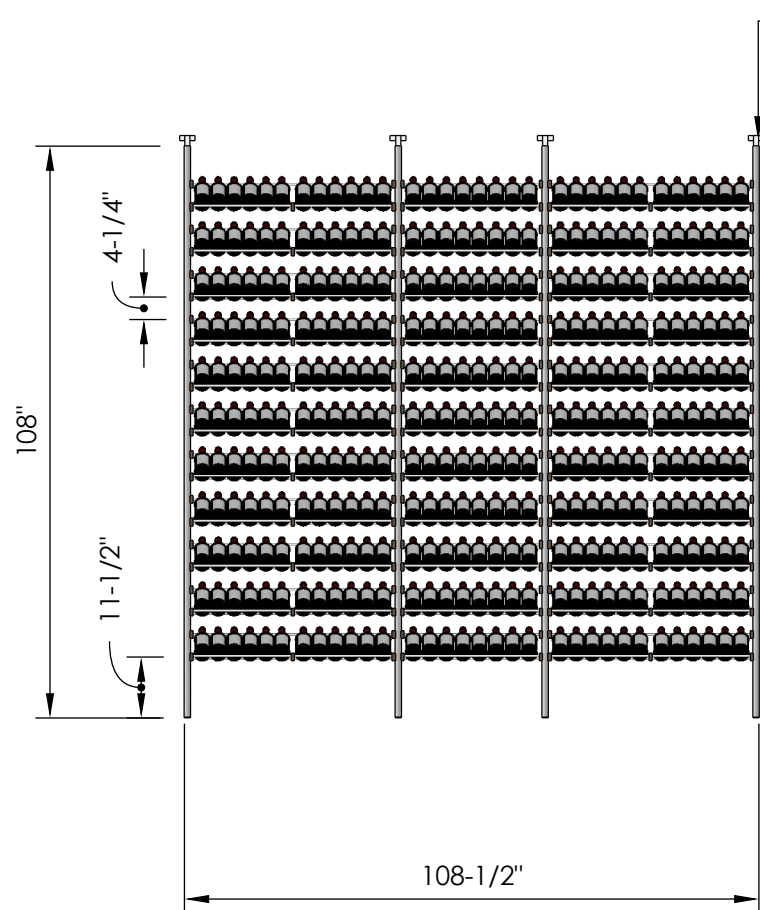

Millesime Racking: Showcase - 108" Wide - 9 Feet Tall

Specification Sheet

- Telescopic bracket allows height to be extended up to 112"
  (Post can be cut down by up to 4 inches for a racking height as low as 104")

Depth:

13-1/4"

Bottle Count:

396 Bottles

Blue Grouse Wine Cellars

604.929.3180

1.888.400.CORK(2675)