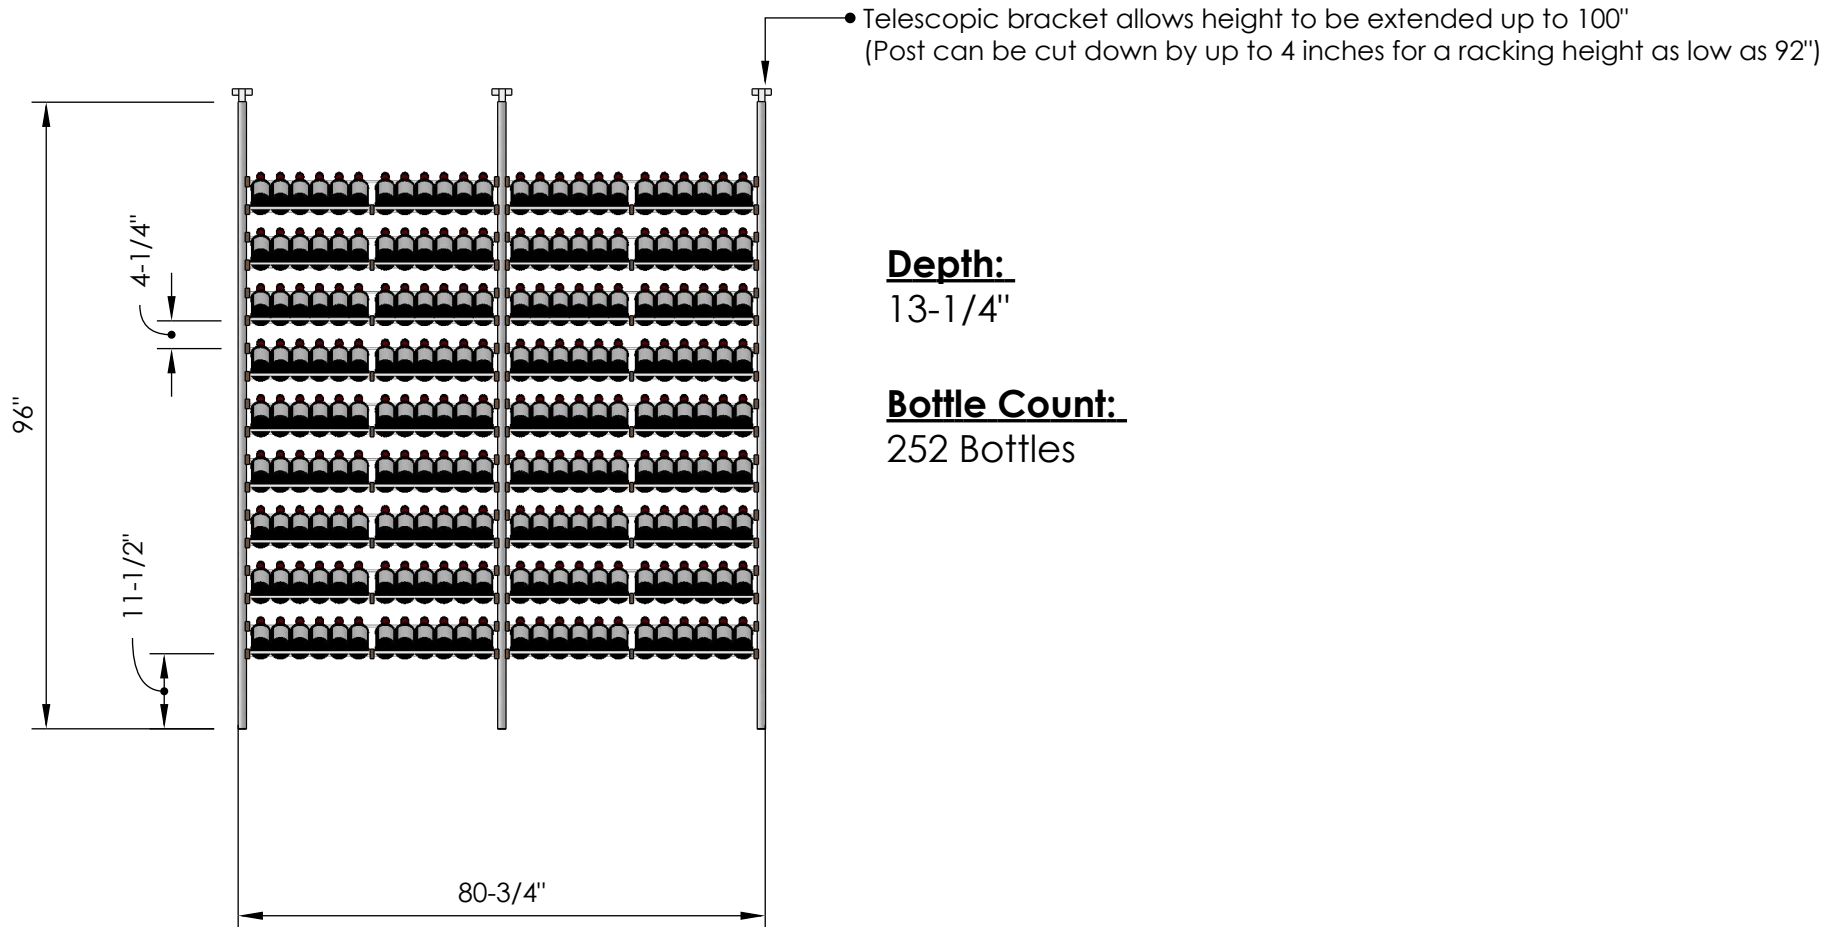

Millesime Racking: Showcase - 80" Wide - 8 Feet Tall

Specification Sheet

Blue Grouse Wine Cellars

604.929.3180

1.888.400.CORK(2675)