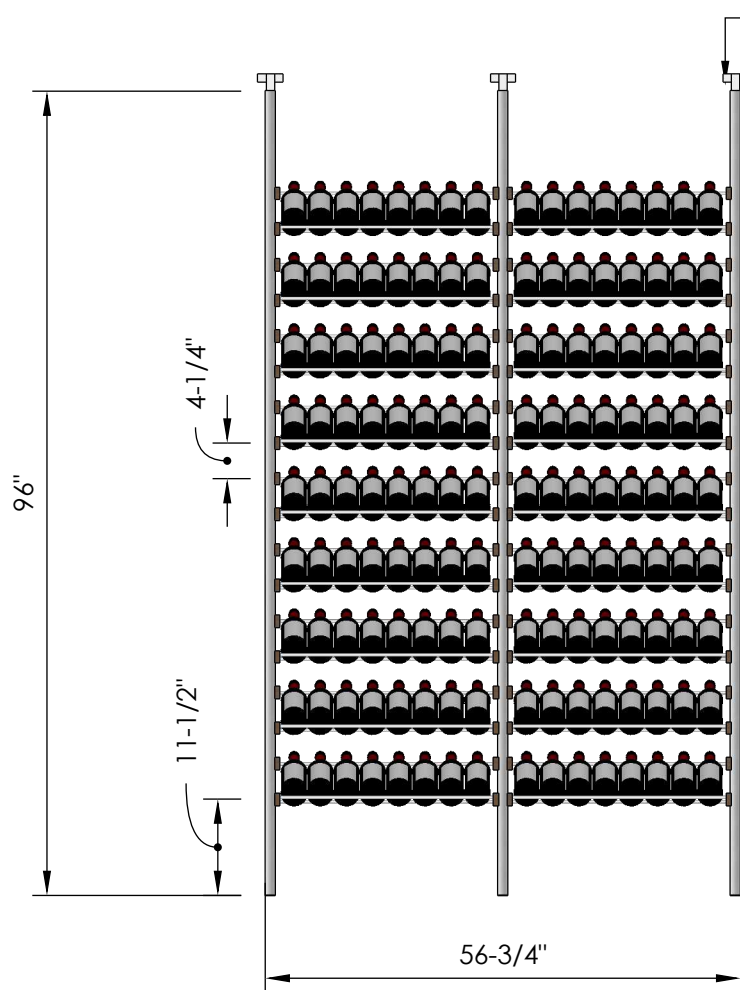

Millesime Racking: Showcase - 17" Wide - 8 Feet Tall

Specification Sheet

Blue Grouse Wine Cellars

604.929.3180

1.888.400.CORK(2675)

Millesime Racking: Showcase - 29" Wide - 8 Feet Tall

Specification Sheet

Blue Grouse Wine Cellars

604.929.3180

1.888.400.CORK(2675)

Millesime Racking: Showcase - 41" Wide - 8 Feet Tall

Specification Sheet

Blue Grouse Wine Cellars

604.929.3180

1.888.400.CORK(2675)

Millesime Racking: Showcase - 56" Wide - 8 Feet Tall

Specification Sheet

• Telescopic bracket allows height to be extended up to 100"
(Post can be cut down by up to 4 inches for a racking height as low as 92")

Depth:
13-1/4"

Bottle Count:
144 Bottles

Blue Grouse Wine Cellars

604.929.3180

1.888.400.CORK(2675)

Millesime Racking: Showcase - 72" Wide - 8 Feet Tall

Specification Sheet

• Telescopic bracket allows height to be extended up to 100"
(Post can be cut down by up to 4 inches for a racking height as low as 92")