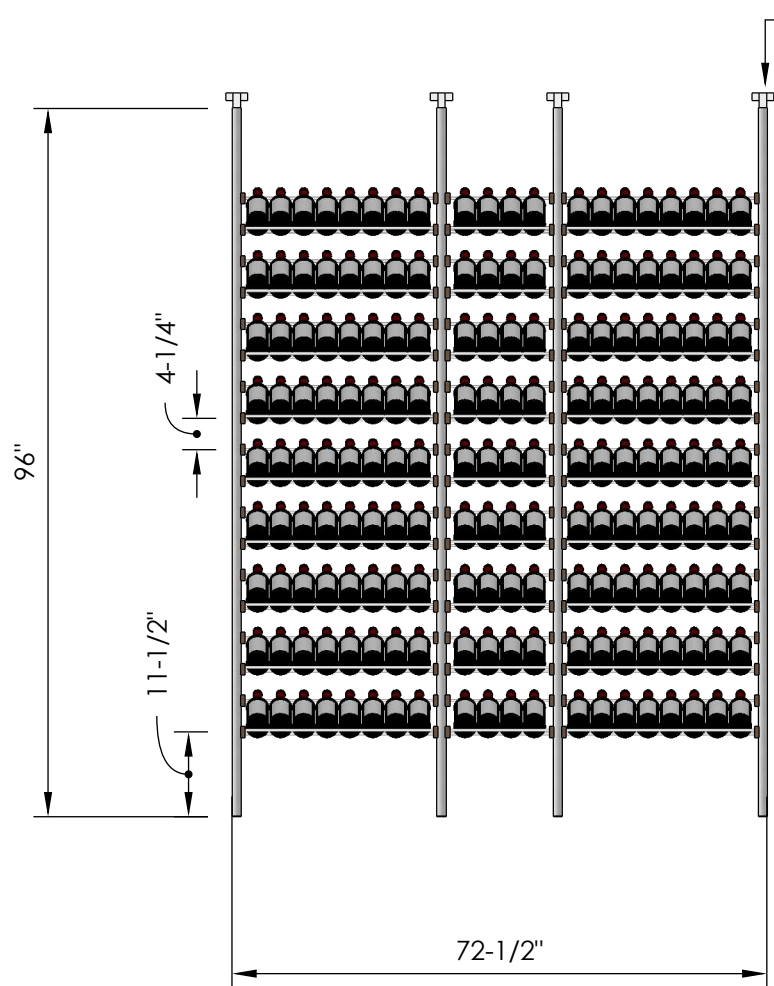

Specification Sheet

• Telescopic bracket allows height to be extended up to 100"
(Post can be cut down by up to 4 inches for a racking height as low as 92")

Depth:
13-1/4"

Bottle Count:
144 Bottles

Blue Grouse Wine Cellars

604.929.3180

1.888.400.CORK(2675)

Millesime Racking: Showcase - 72" Wide - 8 Feet Tall

Specification Sheet

• Telescopic bracket allows height to be extended up to 100"
(Post can be cut down by up to 4 inches for a racking height as low as 92")