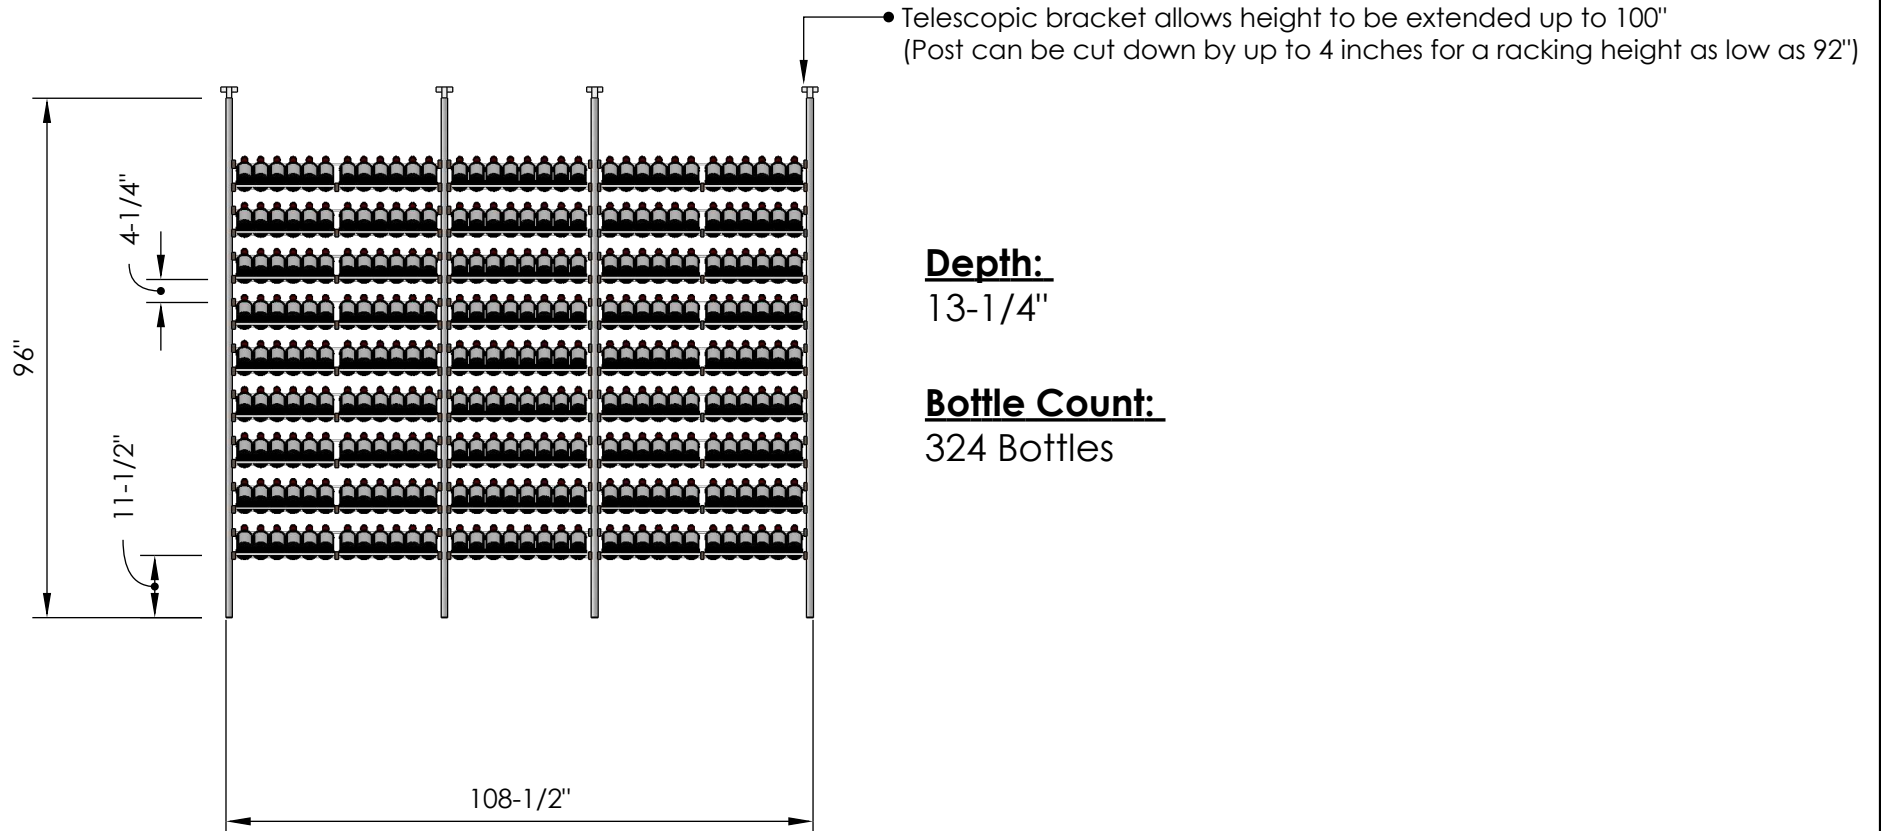

Depth:
13-1/4"

Bottle Count:
270 Bottles

Blue Grouse Wine Cellars

604.929.3180

1.888.400.CORK(2675)

Millesime Racking: Showcase - 108" Wide - 8 Feet Tall

Specification Sheet

Blue Grouse Wine Cellars