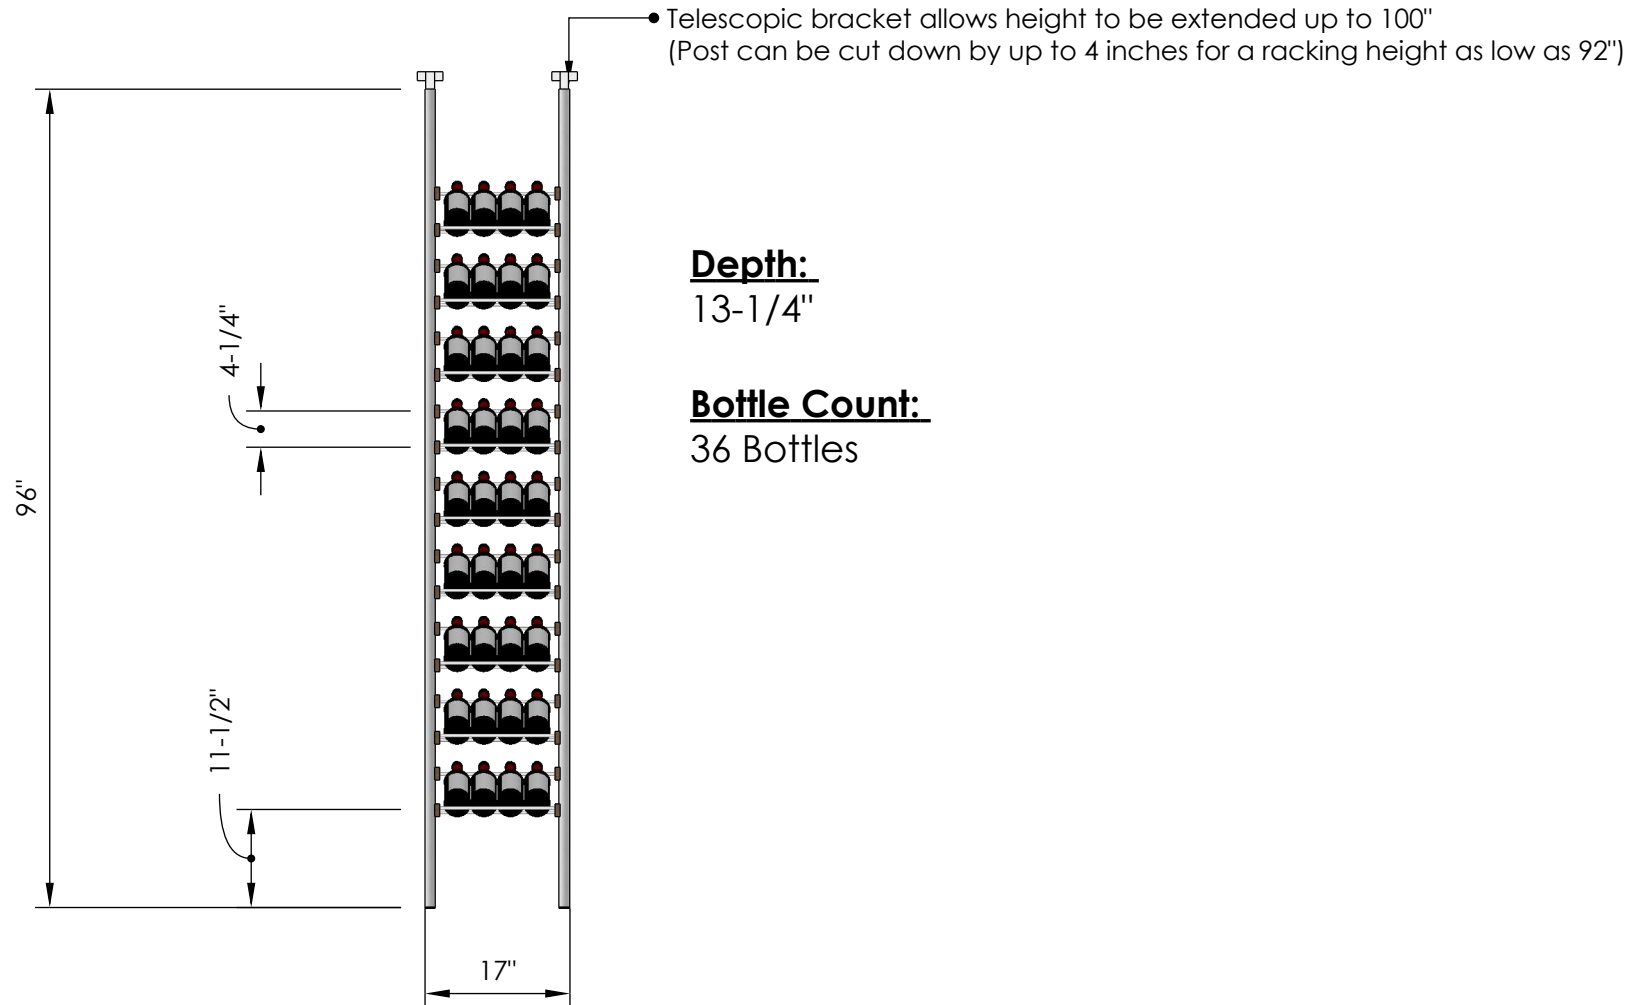

Millesime Racking: Showcase - 17" Wide - 8 Feet Tall

Specification Sheet

Blue Grouse Wine Cellars

604.929.3180

1.888.400.CORK(2675)

Millesime Racking: Showcase - 29" Wide - 8 Feet Tall

Specification Sheet

Blue Grouse Wine Cellars

604.929.3180

1.888.400.CORK(2675)

Millesime Racking: Showcase - 41" Wide - 8 Feet Tall

Specification Sheet

Blue Grouse Wine Cellars

604.929.3180

1.888.400.CORK(2675)

Millesime Racking: Showcase - 56" Wide - 8 Feet Tall

Specification Sheet

• Telescopic bracket allows height to be extended up to 100"
(Post can be cut down by up to 4 inches for a racking height as low as 92")

Depth:
13-1/4"

Bottle Count:
144 Bottles

Blue Grouse Wine Cellars