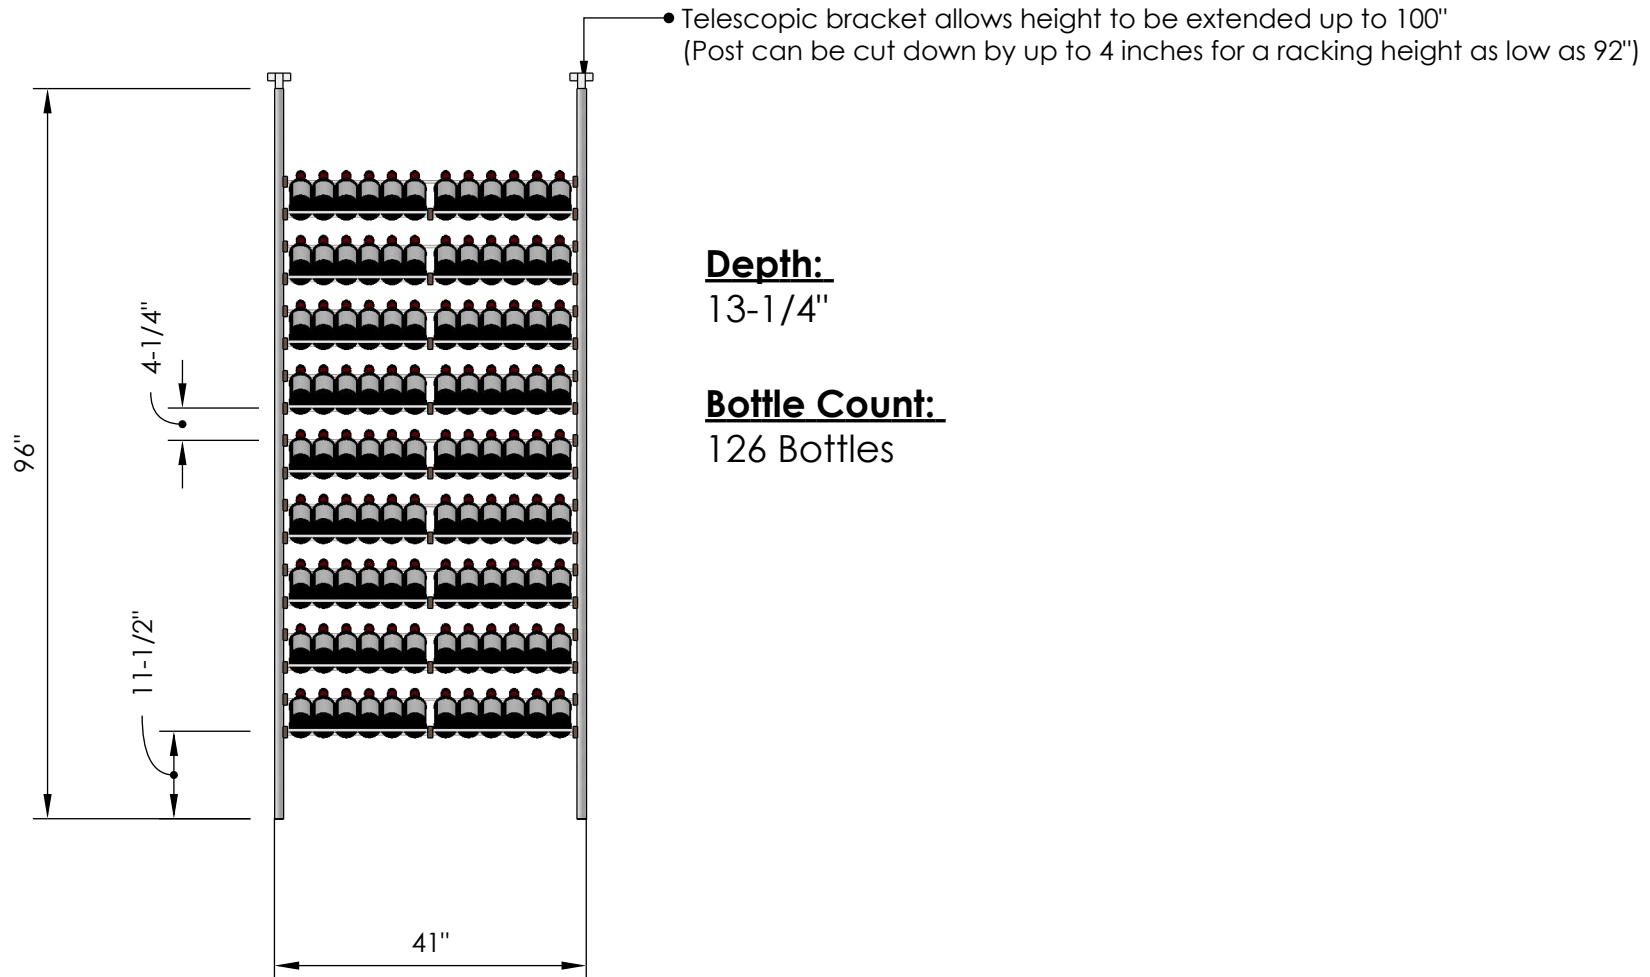

Millesime Racking: Showcase - 17" Wide - 8 Feet Tall

Specification Sheet

Blue Grouse Wine Cellars

604.929.3180

1.888.400.CORK(2675)

Millesime Racking: Showcase - 29" Wide - 8 Feet Tall

Specification Sheet

Blue Grouse Wine Cellars

604.929.3180

1.888.400.CORK(2675)

Millesime Racking: Showcase - 41" Wide - 8 Feet Tall

Specification Sheet

Blue Grouse Wine Cellars

604.929.3180

1.888.400.CORK(2675)

Millesime Racking: Showcase - 56" Wide - 8 Feet Tall

Specification Sheet

• Telescopic bracket allows height to be extended up to 100"
(Post can be cut down by up to 4 inches for a racking height as low as 92")

Depth:
13-1/4"

Bottle Count:
144 Bottles

Blue Grouse Wine Cellars

604.929.3180

1.888.400.CORK(2675)

Millesime Racking: Showcase - 72" Wide - 8 Feet Tall

Specification Sheet

• Telescopic bracket allows height to be extended up to 100"
(Post can be cut down by up to 4 inches for a racking height as low as 92")