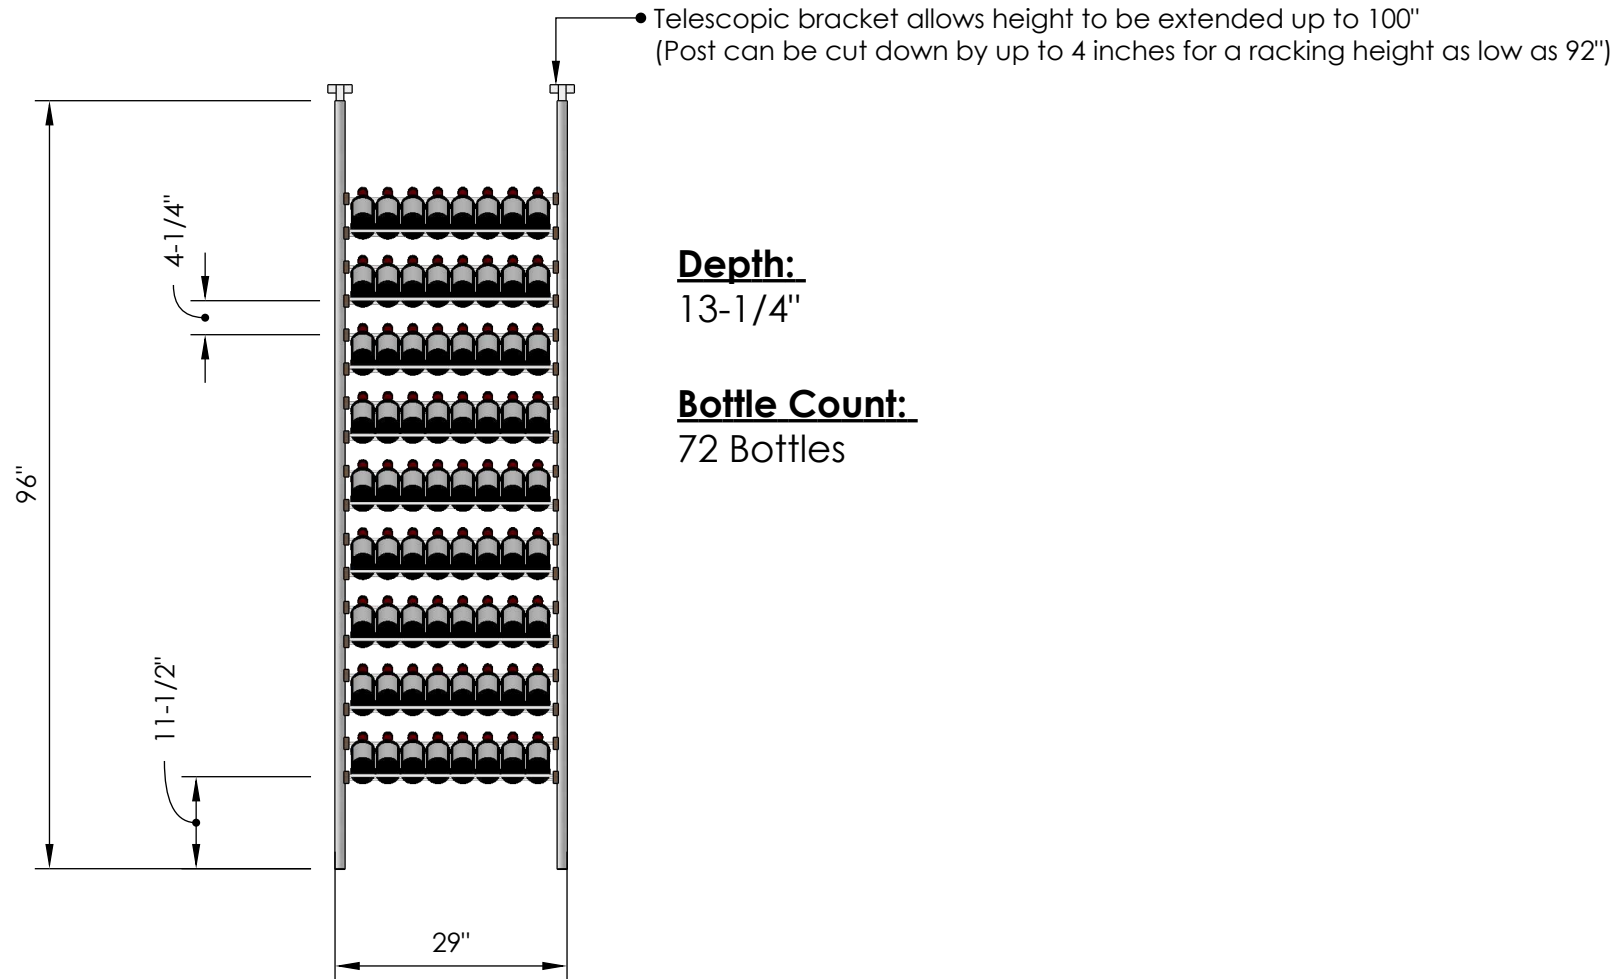

Millesime Racking: Showcase - 17" Wide - 8 Feet Tall

Specification Sheet

Blue Grouse Wine Cellars

604.929.3180

1.888.400.CORK(2675)

Millesime Racking: Showcase - 29" Wide - 8 Feet Tall

Specification Sheet

Blue Grouse Wine Cellars

604.929.3180

1.888.400.CORK(2675)

Millesime Racking: Showcase - 41" Wide - 8 Feet Tall

Specification Sheet

Blue Grouse Wine Cellars

604.929.3180

1.888.400.CORK(2675)

Millesime Racking: Showcase - 56" Wide - 8 Feet Tall

Specification Sheet

• Telescopic bracket allows height to be extended up to 100"
(Post can be cut down by up to 4 inches for a racking height as low as 92")

Depth:
13-1/4"

Bottle Count:
144 Bottles

Blue Grouse Wine Cellars

604.929.3180

1.888.400.CORK(2675)

Millesime Racking: Showcase - 72" Wide - 8 Feet Tall

Specification Sheet

• Telescopic bracket allows height to be extended up to 100"
(Post can be cut down by up to 4 inches for a racking height as low as 92")