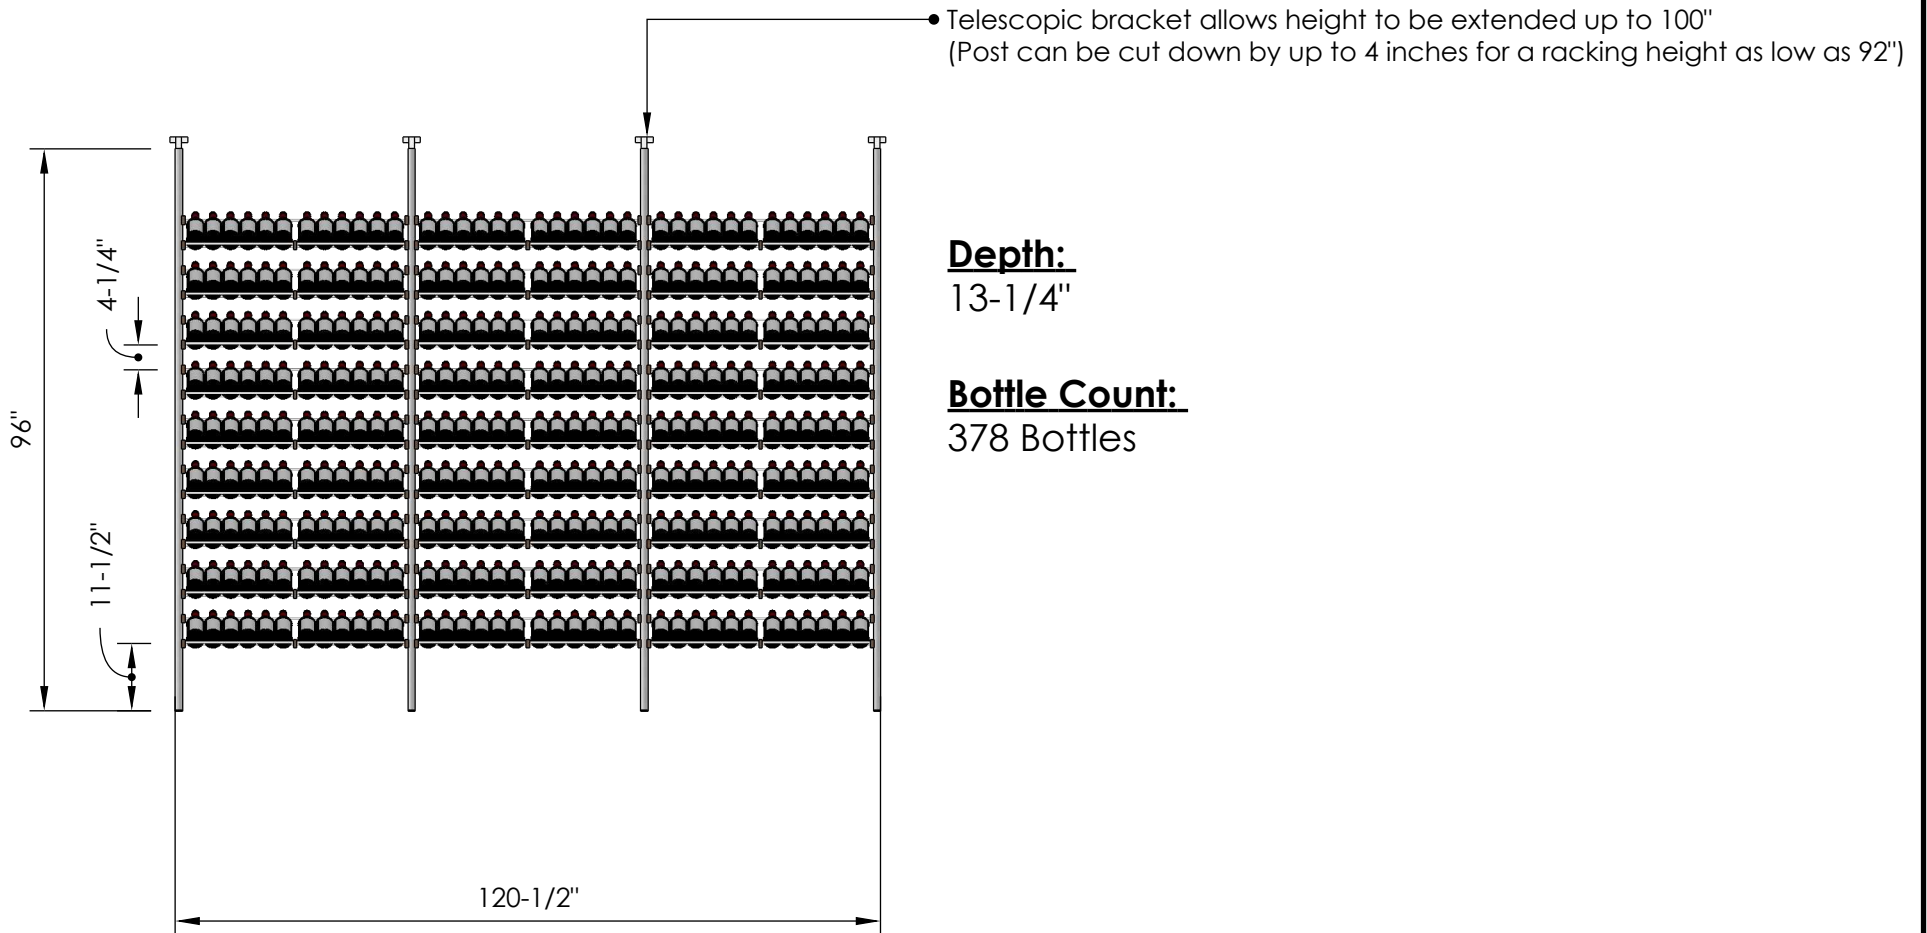

604.929.3180

1.888.400.CORK(2675)

Millesime Racking: Showcase - 120" Wide - 8 Feet Tall

Specification Sheet

Blue Grouse Wine Cellars

604.929.3180

1.888.400.CORK(2675)