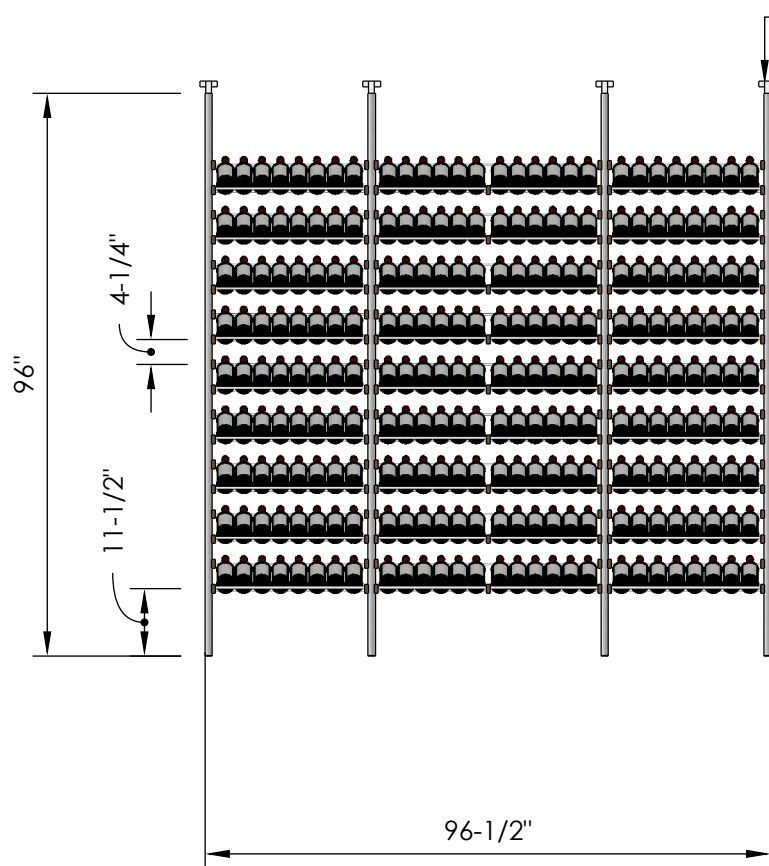

604.929.3180

1.888.400.CORK(2675)

Millesime Racking: Showcase - 96" Wide - 8 Feet Tall

Specification Sheet

- Telescopic bracket allows height to be extended up to 100"
(Post can be cut down by up to 4 inches for a racking height as low as 92")