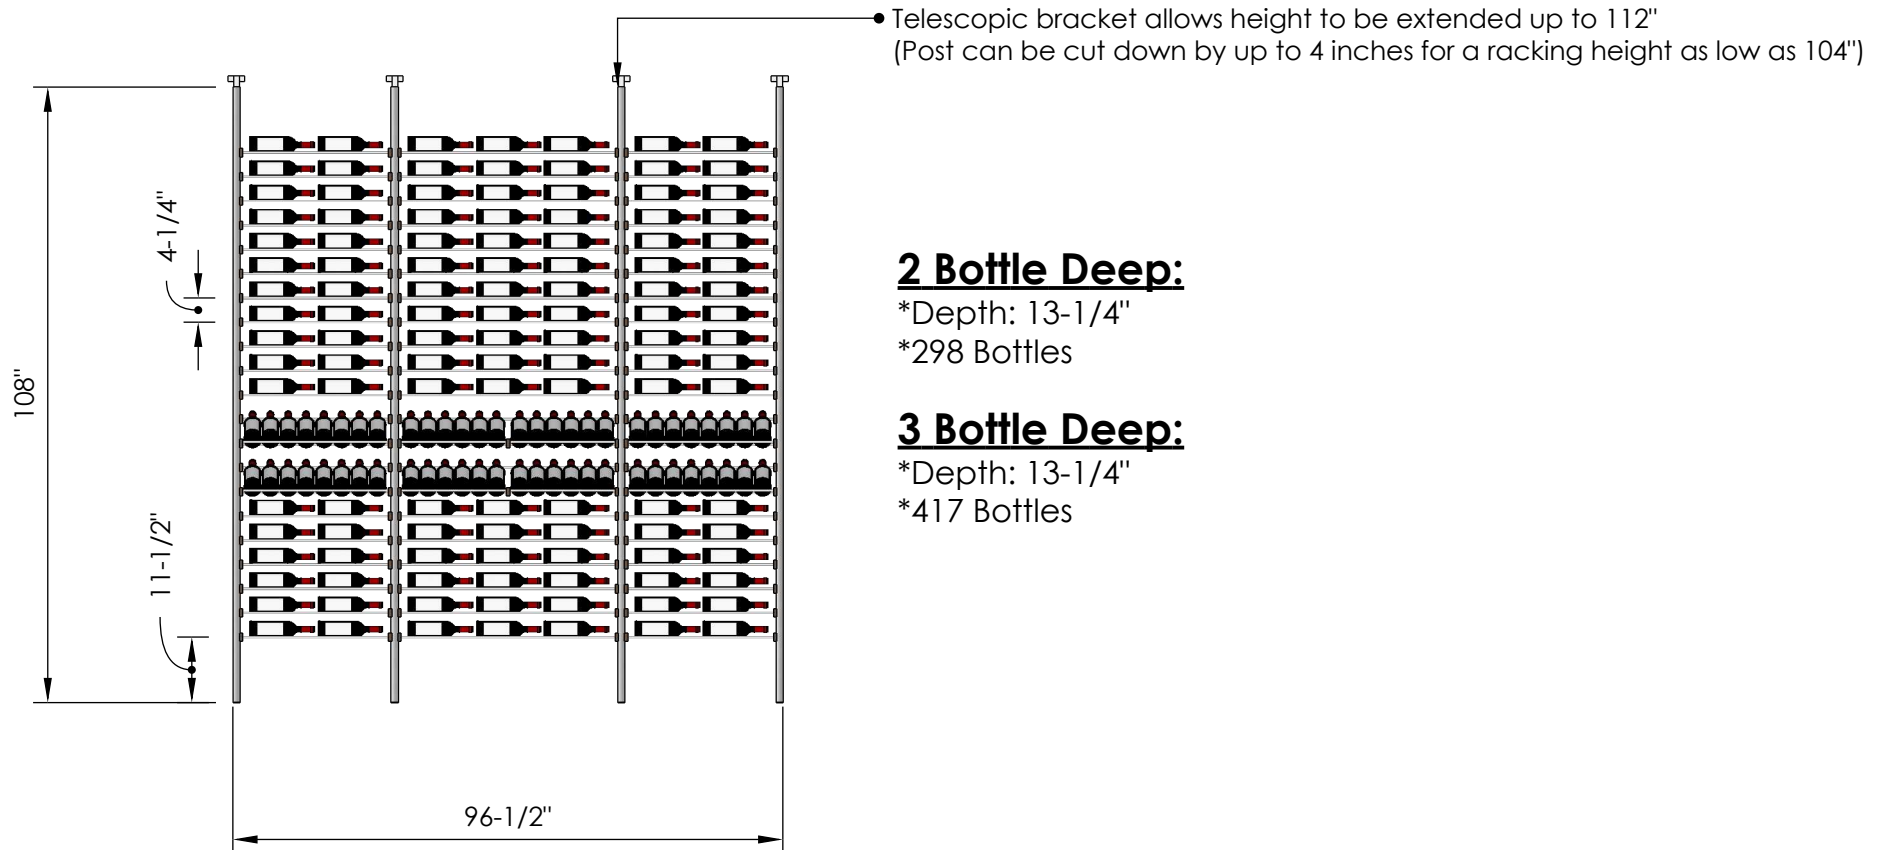

Millesime Racking: Display - 7 Bottle Wide - 9 Feet Tall

Specification Sheet

2 Bottle Deep:

*Depth: 13-1/4"

*298 Bottles

3 Bottle Deep:

*Depth: 13-1/4"

*417 Bottles

Blue Grouse Wine Cellars

604.929.3180

1.888.400.CORK(2675)