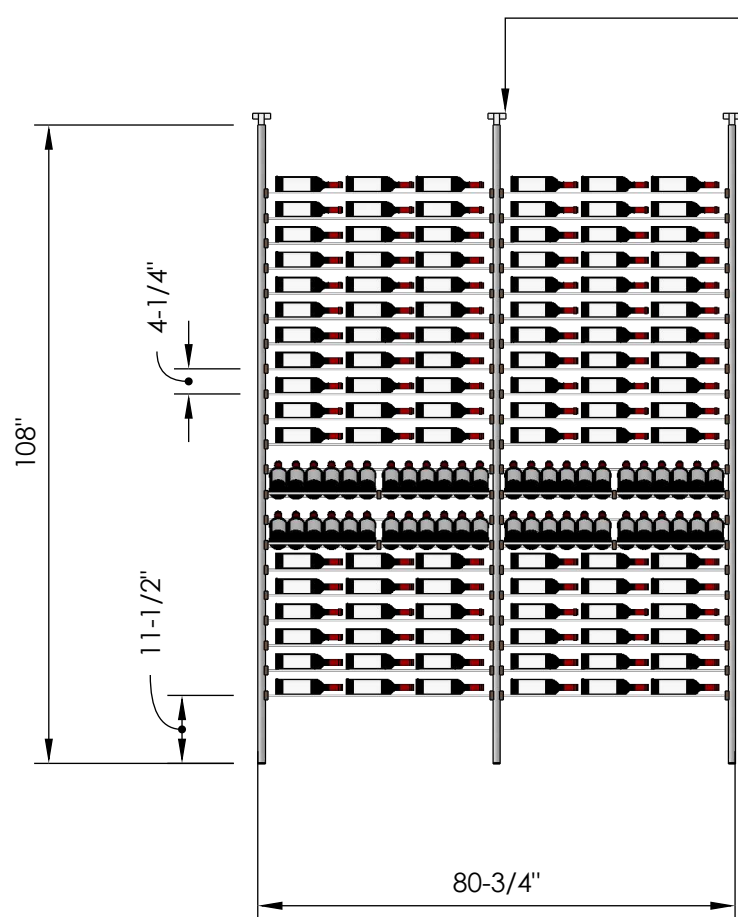

1.888.400.CORK(2675)

Millesime Racking: Display - 5 Bottle Wide - 9 Feet Tall

Specification Sheet

• Telescopic bracket allows height to be extended up to 112"
(Post can be cut down by up to 4 inches for a racking height as low as 104")

1.888.400.CORK(2675)

Millesime Racking: Display - 6 Bottle Wide - 9 Feet Tall

Specification Sheet

- Telescopic bracket allows height to be extended up to 112"
(Post can be cut down by up to 4 inches for a racking height as low as 104")