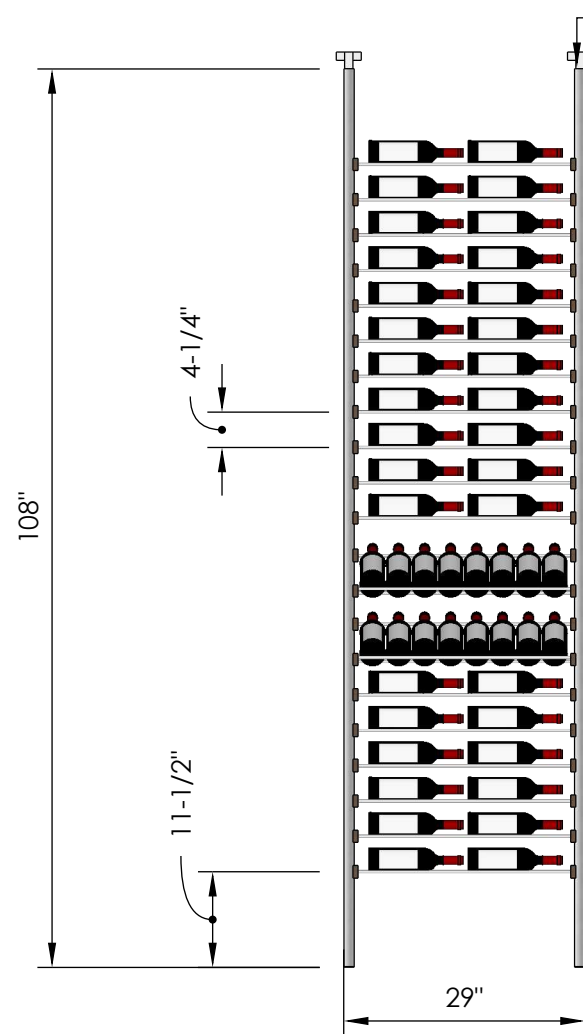

Millesime Racking: Display - 1 Bottle Wide - 9 Feet Tall

Specification Sheet

Blue Grouse Wine Cellars

604.929.3180

1.888.400.CORK(2675)

Millesime Racking: Display - 2 Bottle Wide - 9 Feet Tall

Specification Sheet

• Telescopic bracket allows height to be extended up to 112"
(Post can be cut down by up to 4 inches for a racking height as low as 104")

2 Bottle Deep:

*Depth: 13-1/4"

*84 Bottles

3 Bottle Deep:

*Depth: 13-1/4"

1.888.400.CORK(2675)

Millesime Racking: Display - 4 Bottle Wide - 9 Feet Tall

Specification Sheet

• Telescopic bracket allows height to be extended up to 112"
(Post can be cut down by up to 4 inches for a racking height as low as 104")

1.888.400.CORK(2675)

Millesime Racking: Display - 5 Bottle Wide - 9 Feet Tall

Specification Sheet

• Telescopic bracket allows height to be extended up to 112"
(Post can be cut down by up to 4 inches for a racking height as low as 104")