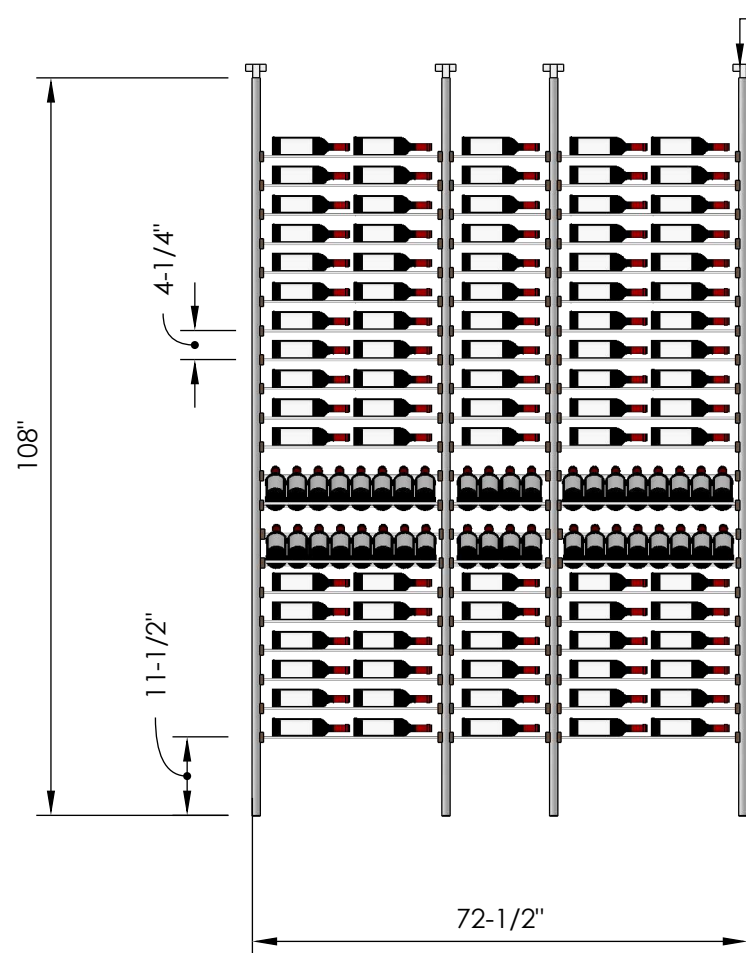

• Telescopic bracket allows height to be extended up to 112"
(Post can be cut down by up to 4 inches for a racking height as low as 104")

2 Bottle Deep:

*Depth: 13-1/4"

*84 Bottles

3 Bottle Deep:

*Depth: 13-1/4"

1.888.400.CORK(2675)

Millesime Racking: Display - 4 Bottle Wide - 9 Feet Tall

Specification Sheet

• Telescopic bracket allows height to be extended up to 112"
(Post can be cut down by up to 4 inches for a racking height as low as 104")

2 Bottle Deep:

*Depth: 13-1/4"

*168 Bottles

3 Bottle Deep:

*Depth: 13-1/4"

*236 Bottles

Blue Grouse Wine Cellars

604.929.3180

1.888.400.CORK(2675)

Millesime Racking: Display - 5 Bottle Wide - 9 Feet Tall

Specification Sheet

• Telescopic bracket allows height to be extended up to 112"
(Post can be cut down by up to 4 inches for a racking height as low as 104")