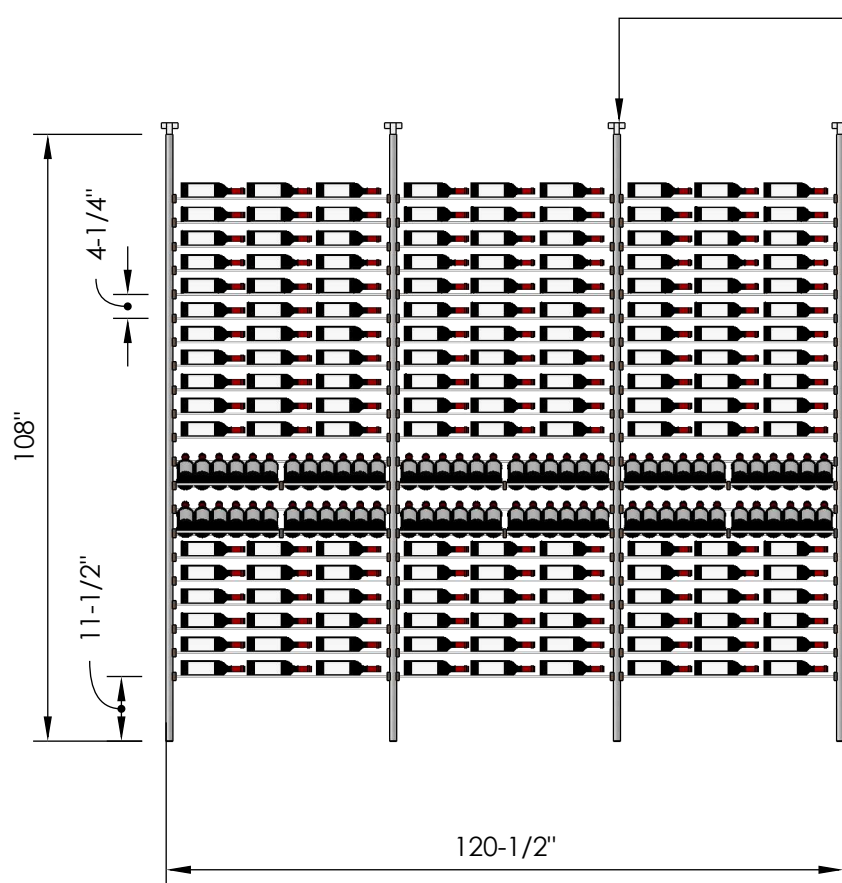

1.888.400.CORK(2675)

Millesime Racking: Display - 9 Bottle Wide - 9 Feet Tall

Specification Sheet

• Telescopic bracket allows height to be extended up to 112"
(Post can be cut down by up to 4 inches for a racking height as low as 104")