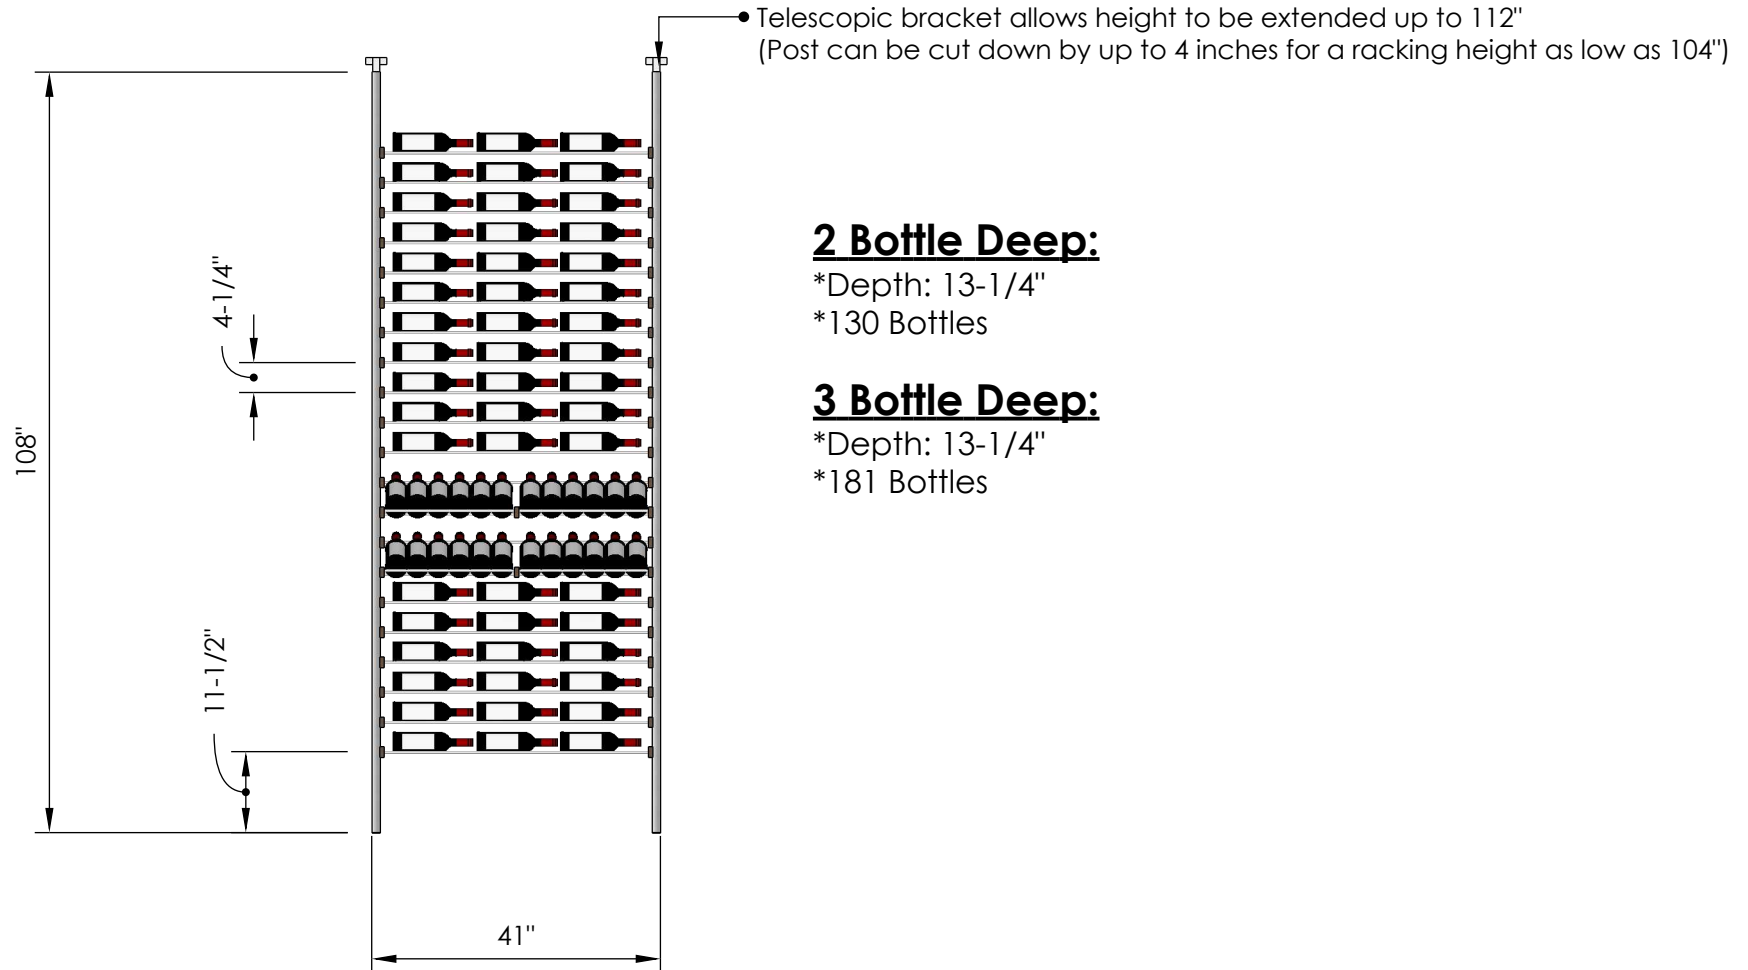

Millesime Racking: Display - 3 Bottle Wide - 9 Feet Tall

Specification Sheet

Blue Grouse Wine Cellars

604.929.3180

1.888.400.CORK(2675)