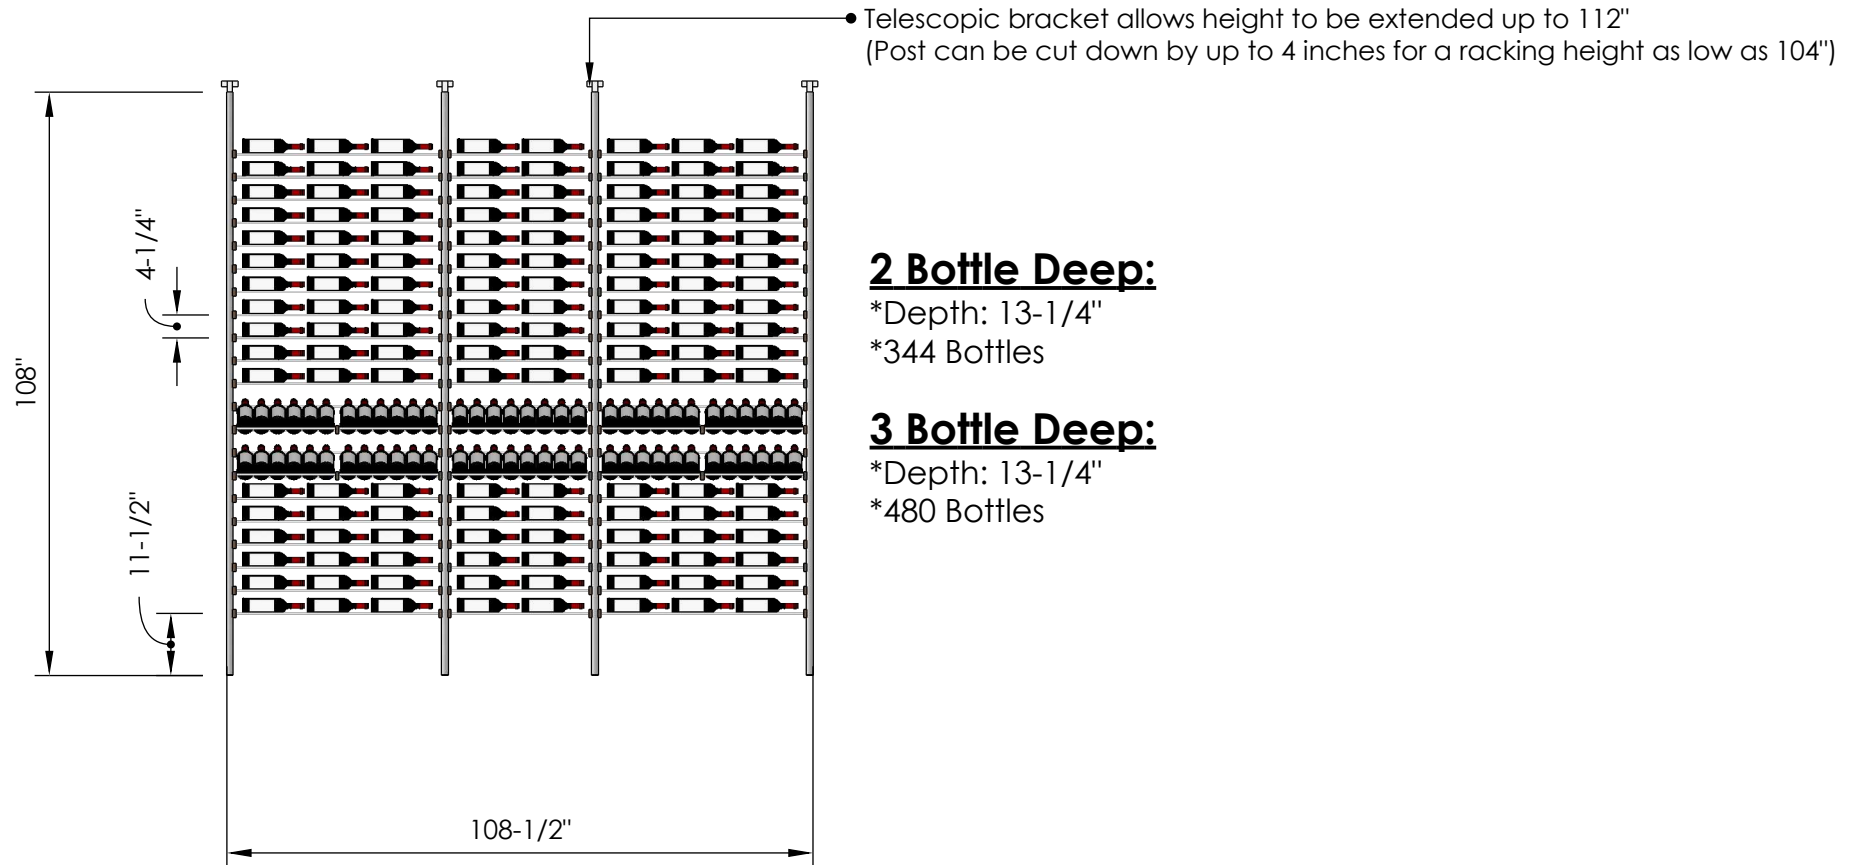

Millesime Racking: Display - 8 Bottle Wide - 9 Feet Tall

Specification Sheet

Blue Grouse Wine Cellars

604.929.3180

1.888.400.CORK(2675)