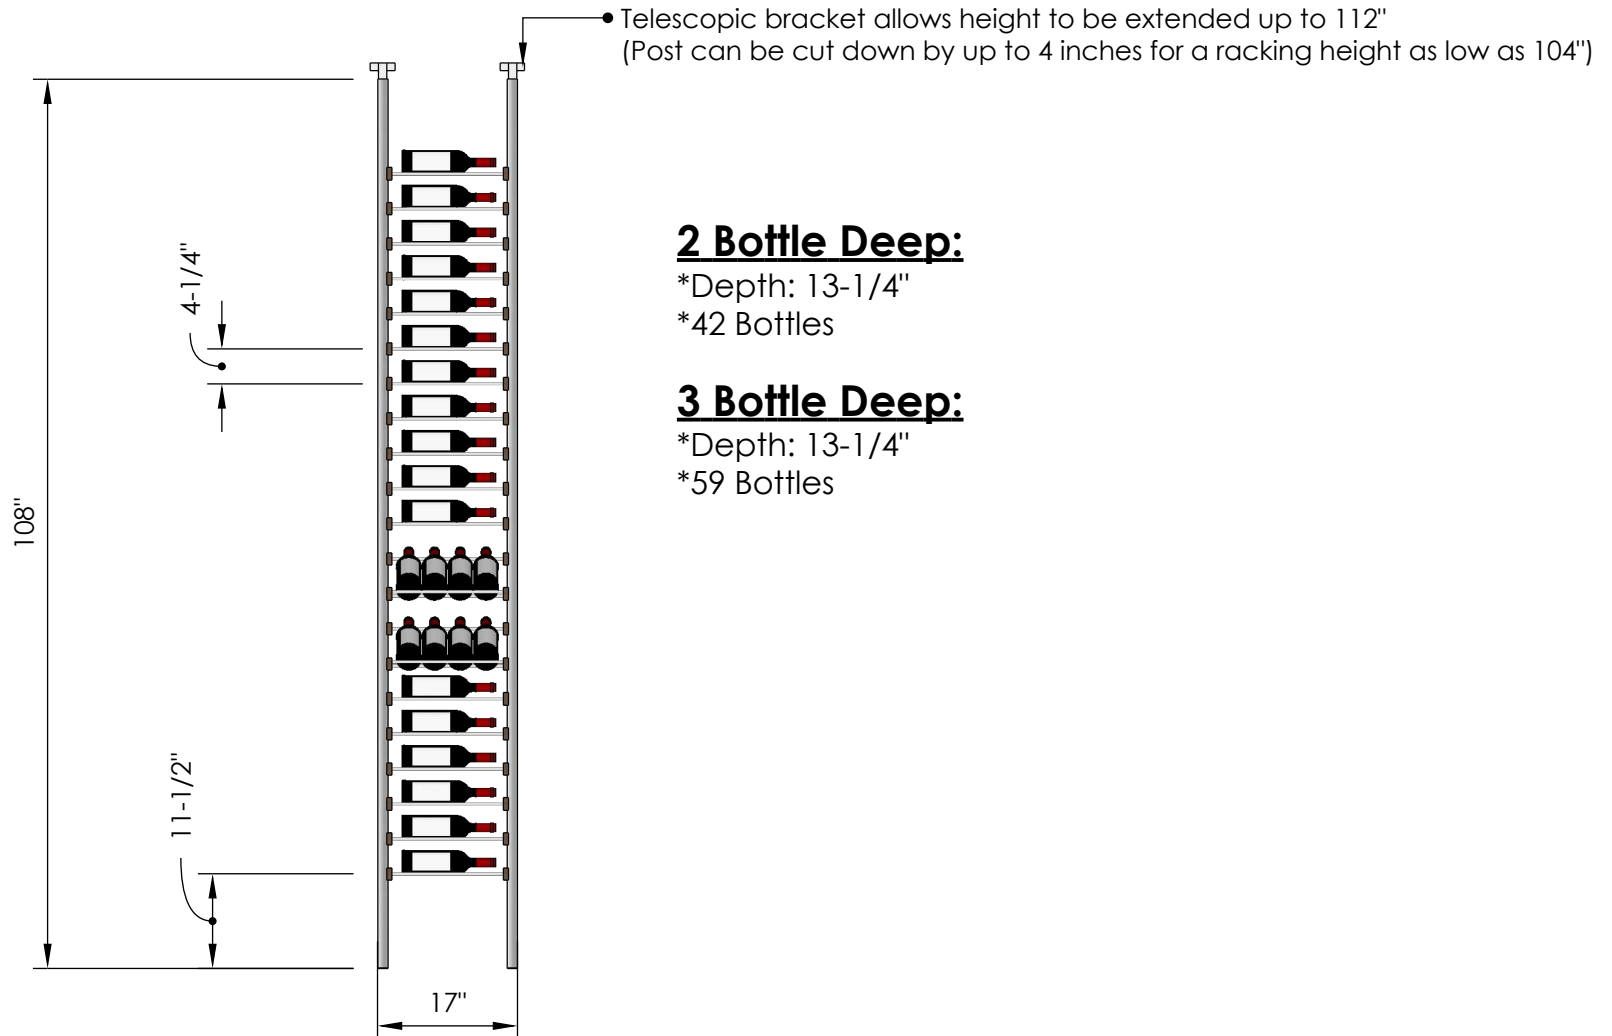

Millesime Racking: Display - 1 Bottle Wide - 9 Feet Tall

Specification Sheet

Blue Grouse Wine Cellars

604.929.3180

1.888.400.CORK(2675)

Millesime Racking: Display - 2 Bottle Wide - 9 Feet Tall

Specification Sheet

• Telescopic bracket allows height to be extended up to 112"
(Post can be cut down by up to 4 inches for a racking height as low as 104")

2 Bottle Deep:

*Depth: 13-1/4"

*84 Bottles

3 Bottle Deep:

*Depth: 13-1/4"

1.888.400.CORK(2675)

Millesime Racking: Display - 4 Bottle Wide - 9 Feet Tall

Specification Sheet

• Telescopic bracket allows height to be extended up to 112"
(Post can be cut down by up to 4 inches for a racking height as low as 104")

1.888.400.CORK(2675)

Millesime Racking: Display - 5 Bottle Wide - 9 Feet Tall

Specification Sheet

• Telescopic bracket allows height to be extended up to 112"
(Post can be cut down by up to 4 inches for a racking height as low as 104")