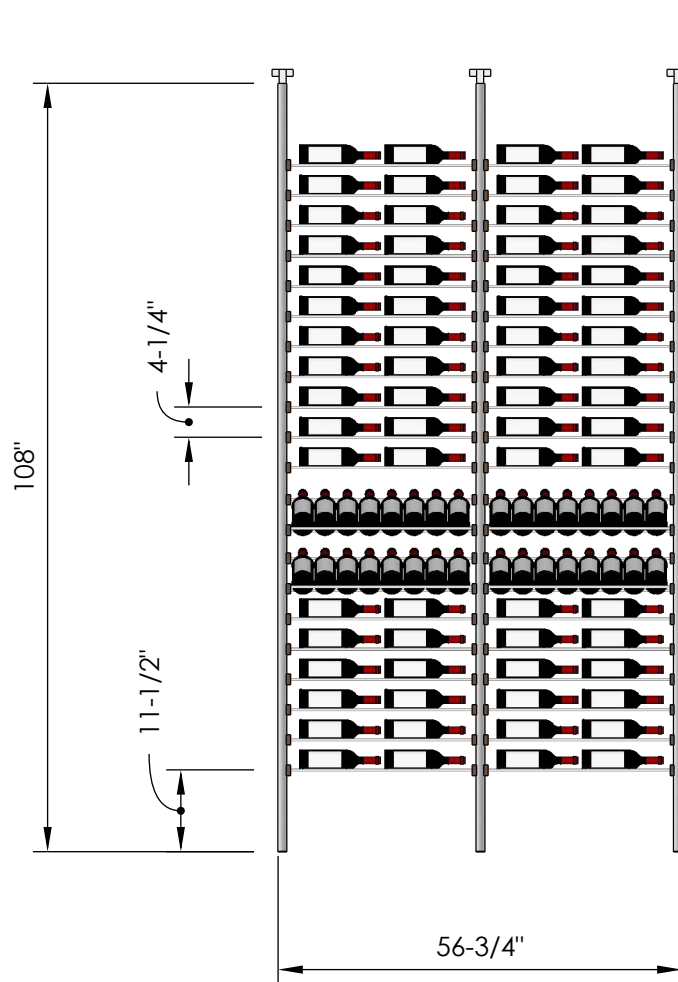

• Telescopic bracket allows height to be extended up to 112"
(Post can be cut down by up to 4 inches for a racking height as low as 104")

2 Bottle Deep:

*Depth: 13-1/4"

*84 Bottles

3 Bottle Deep:

*Depth: 13-1/4"

1.888.400.CORK(2675)

Millesime Racking: Display - 4 Bottle Wide - 9 Feet Tall

Specification Sheet

• Telescopic bracket allows height to be extended up to 112"
(Post can be cut down by up to 4 inches for a racking height as low as 104")

1.888.400.CORK(2675)

Millesime Racking: Display - 5 Bottle Wide - 9 Feet Tall

Specification Sheet

• Telescopic bracket allows height to be extended up to 112"
(Post can be cut down by up to 4 inches for a racking height as low as 104")