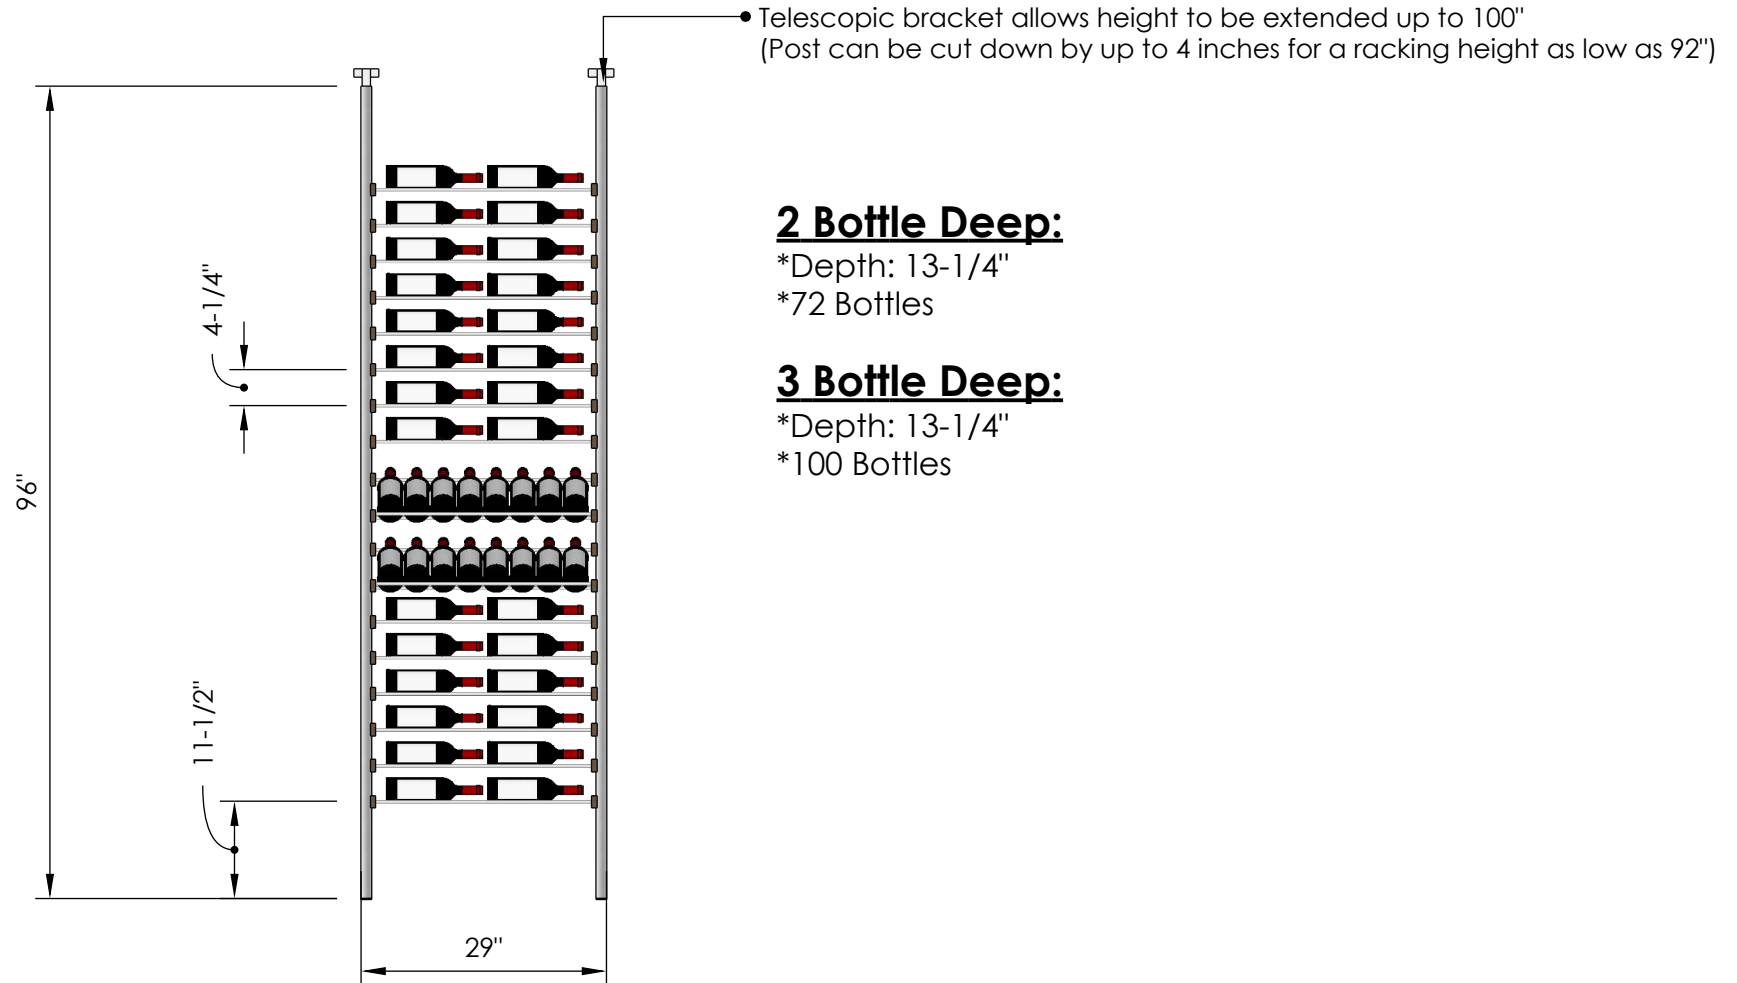

Millesime Racking: Display - 2 Bottle Wide - 8 Feet Tall

Specification Sheet

Blue Grouse Wine Cellars

604.929.3180

1.888.400.CORK(2675)