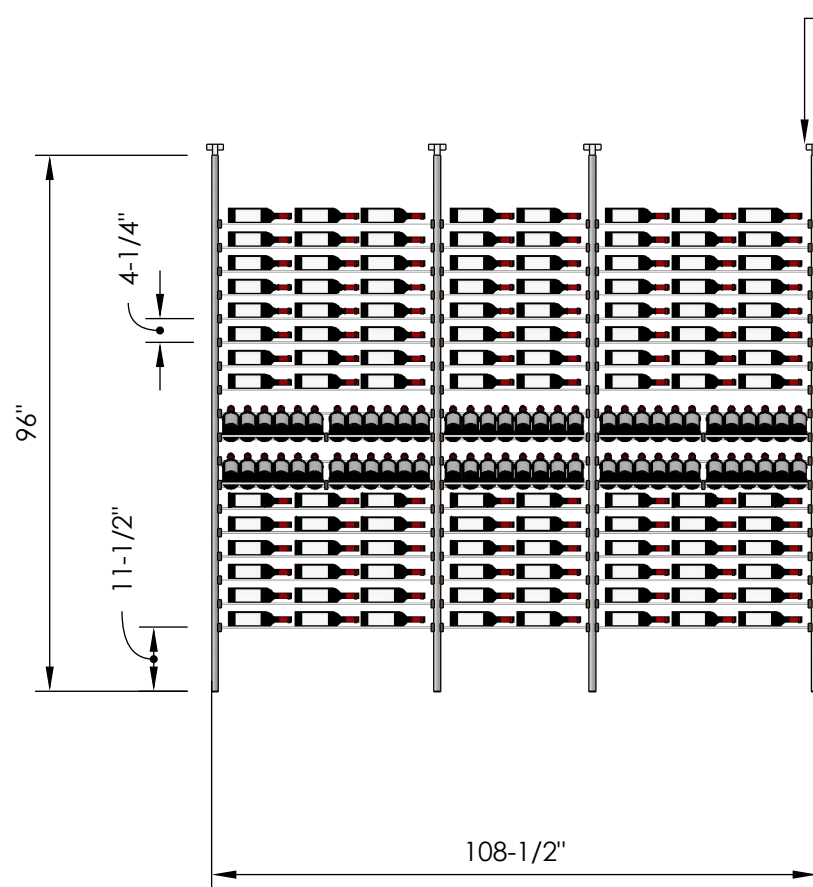

Millesime Racking: Display - 8 Bottle Wide - 8 Feet Tall

Specification Sheet

- Telescopic bracket allows height to be extended up to 100"
  (Post can be cut down by up to 4 inches for a racking height as low as 92")

2 Bottle Deep:

*Depth: 13-1/4"

*296 Bottles

3 Bottle Deep:

*Depth: 13-1/4"

*408 Bottles

Blue Grouse Wine Cellars

604.929.3180

1.888.400.CORK(2675)