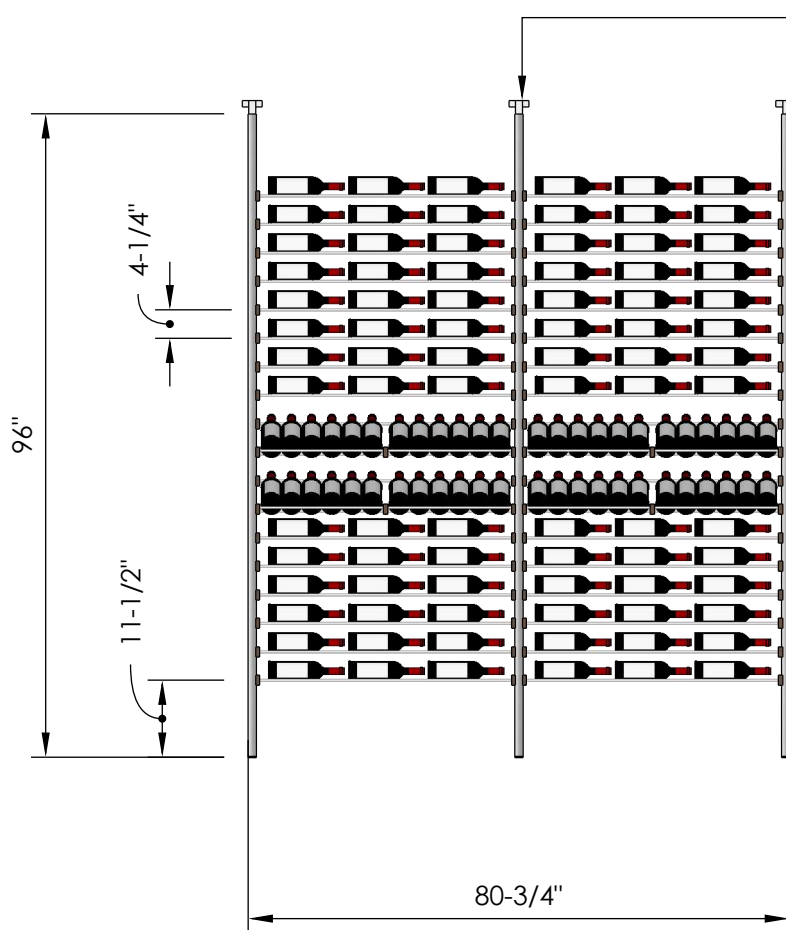

# Millesime Racking: Display - 6 Bottle Wide - 8 Feet Tall

Specification Sheet

- Telescopic bracket allows height to be extended up to 100"  
(Post can be cut down by up to 4 inches for a racking height as low as 92")