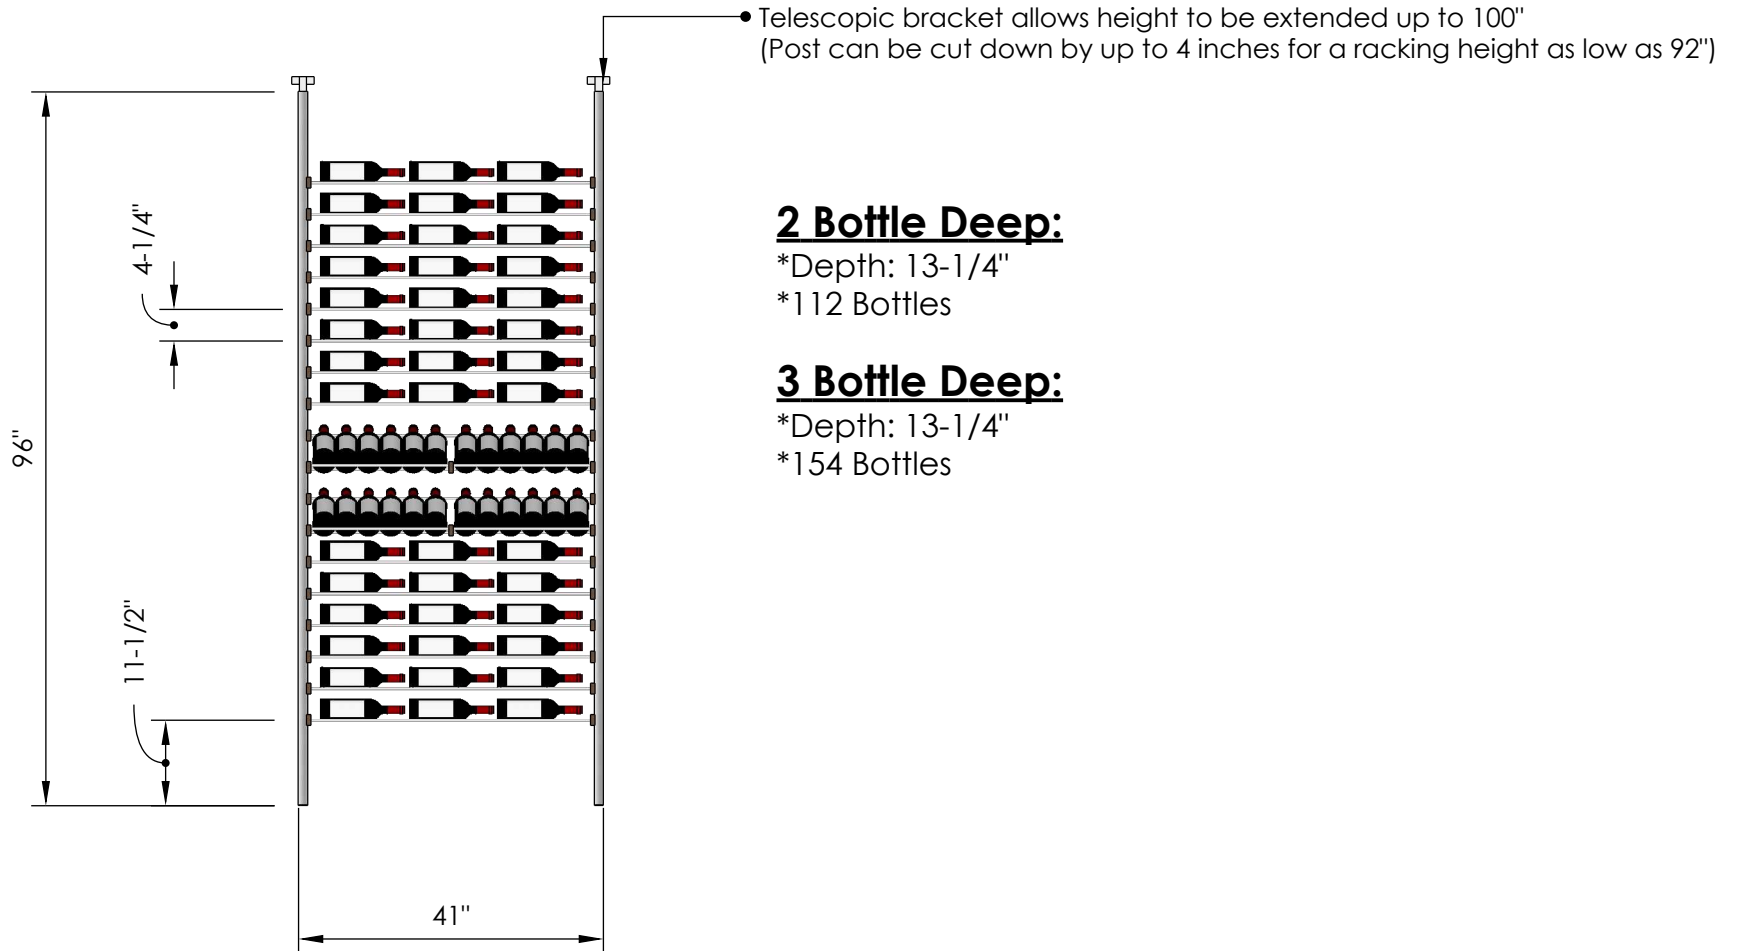

Millesime Racking: Display - 3 Bottle Wide - 8 Feet Tall

Specification Sheet

Blue Grouse Wine Cellars

604.929.3180

1.888.400.CORK(2675)