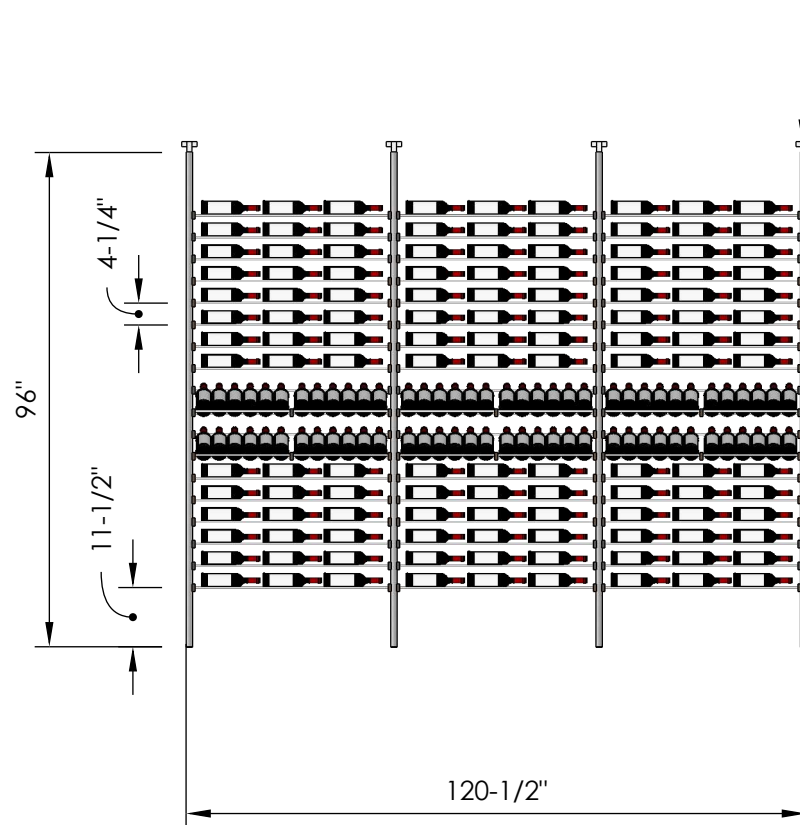

Millesime Racking: Display - 9 Bottle Wide - 8 Feet Tall

Specification Sheet

- Telescopic bracket allows height to be extended up to 100"
  (Post can be cut down by up to 4 inches for a racking height as low as 92")

2 Bottle Deep:

*Depth: 13-1/4"

*336 Bottles

3 Bottle Deep:

*Depth: 13-1/4"

*462 Bottles

Blue Grouse Wine Cellars

604.929.3180

1.888.400.CORK(2675)