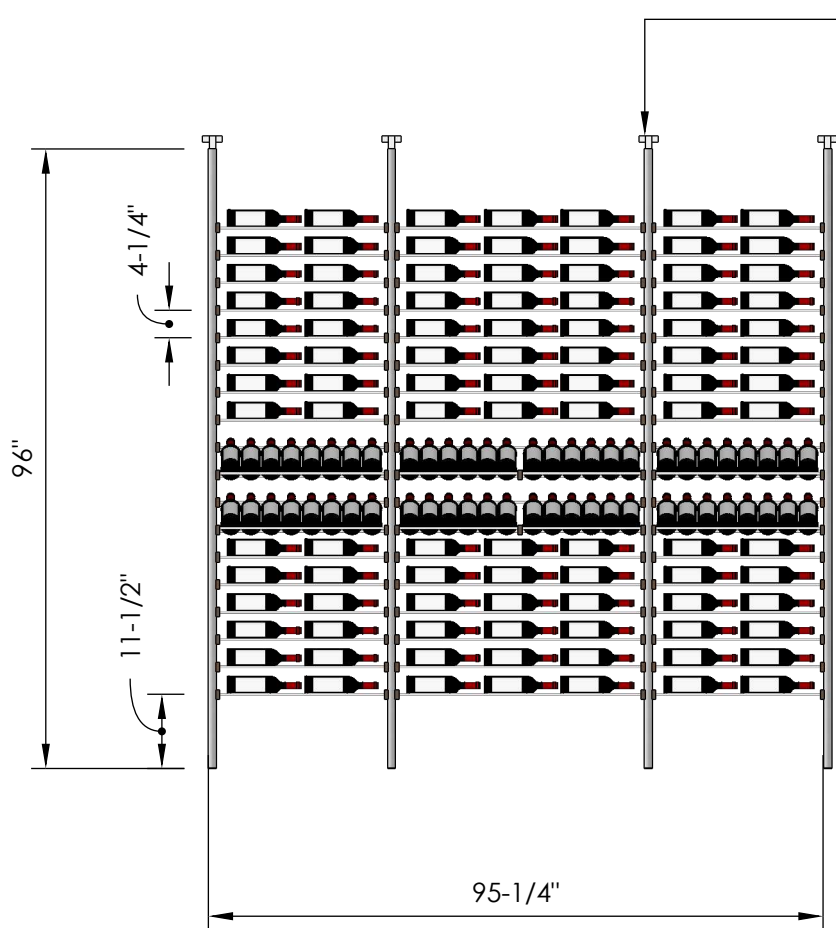

# Millesime Racking: Display - 7 Bottle Wide - 8 Feet Tall

Specification Sheet

• Telescopic bracket allows height to be extended up to 100"  
(Post can be cut down by up to 4 inches for a racking height as low as 92")