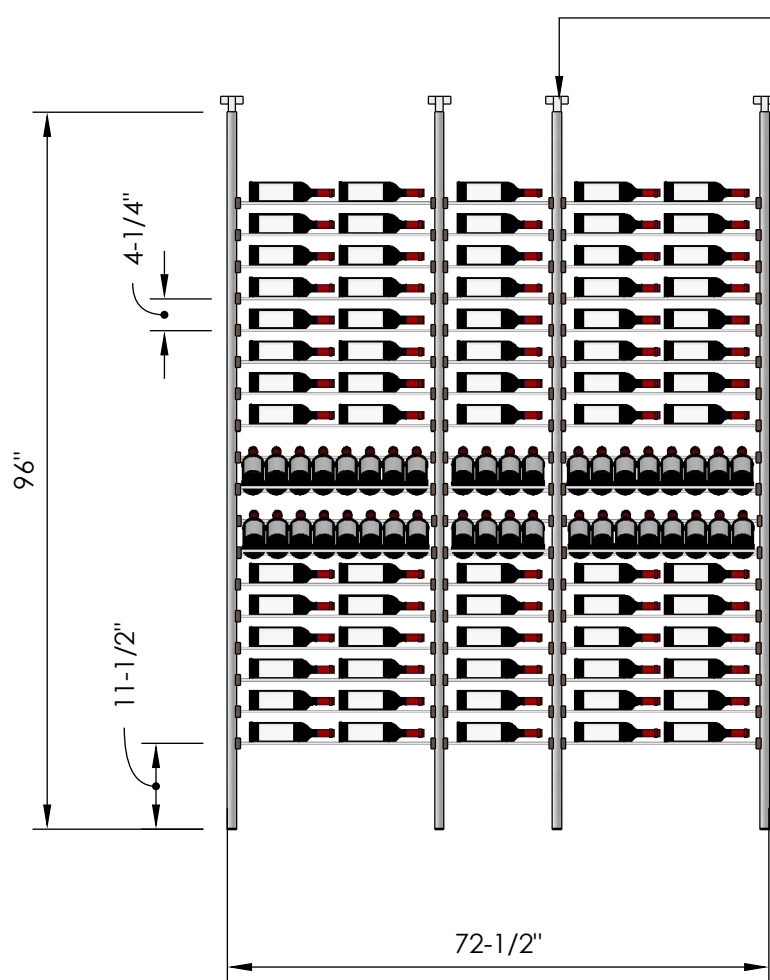

# Millesime Racking: Display - 5 Bottle Wide - 8 Feet Tall

Specification Sheet

• Telescopic bracket allows height to be extended up to 100"  
(Post can be cut down by up to 4 inches for a racking height as low as 92")

## **2 Bottle Deep:**

\*Depth: 13-1/4"

\*180 Bottles