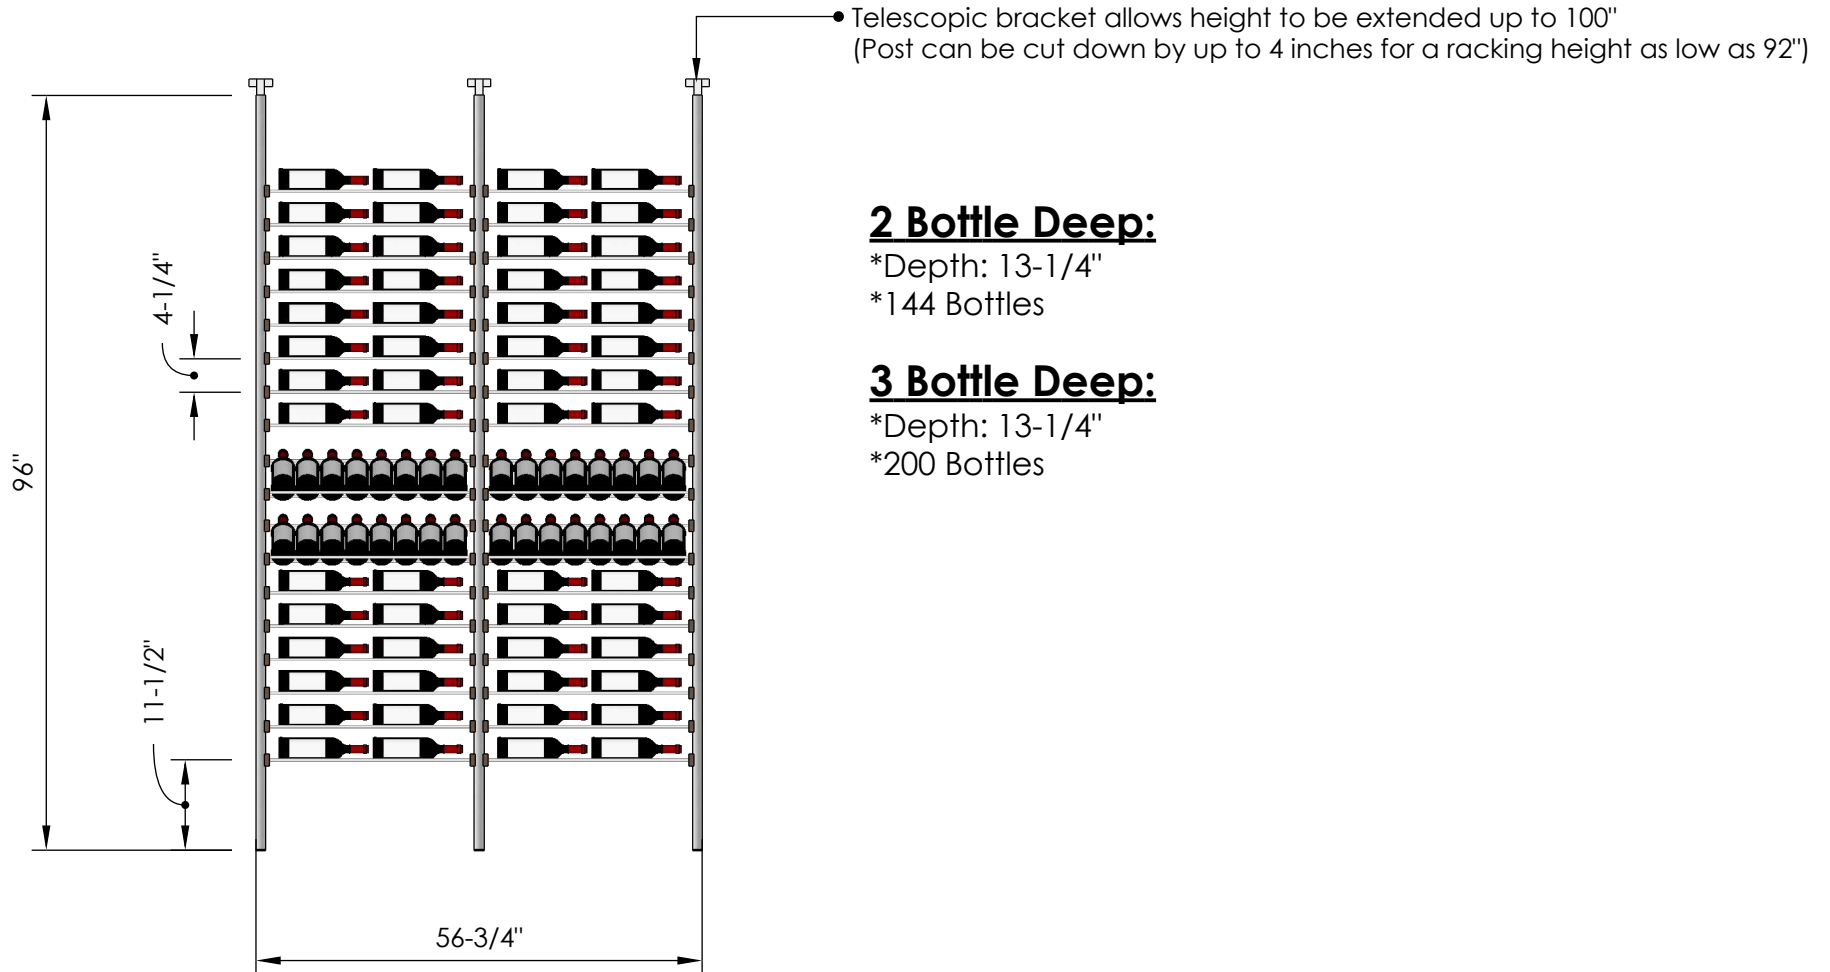

Millesime Racking: Display - 4 Bottle Wide - 8 Feet Tall

Specification Sheet

Blue Grouse Wine Cellars

604.929.3180

1.888.400.CORK(2675)