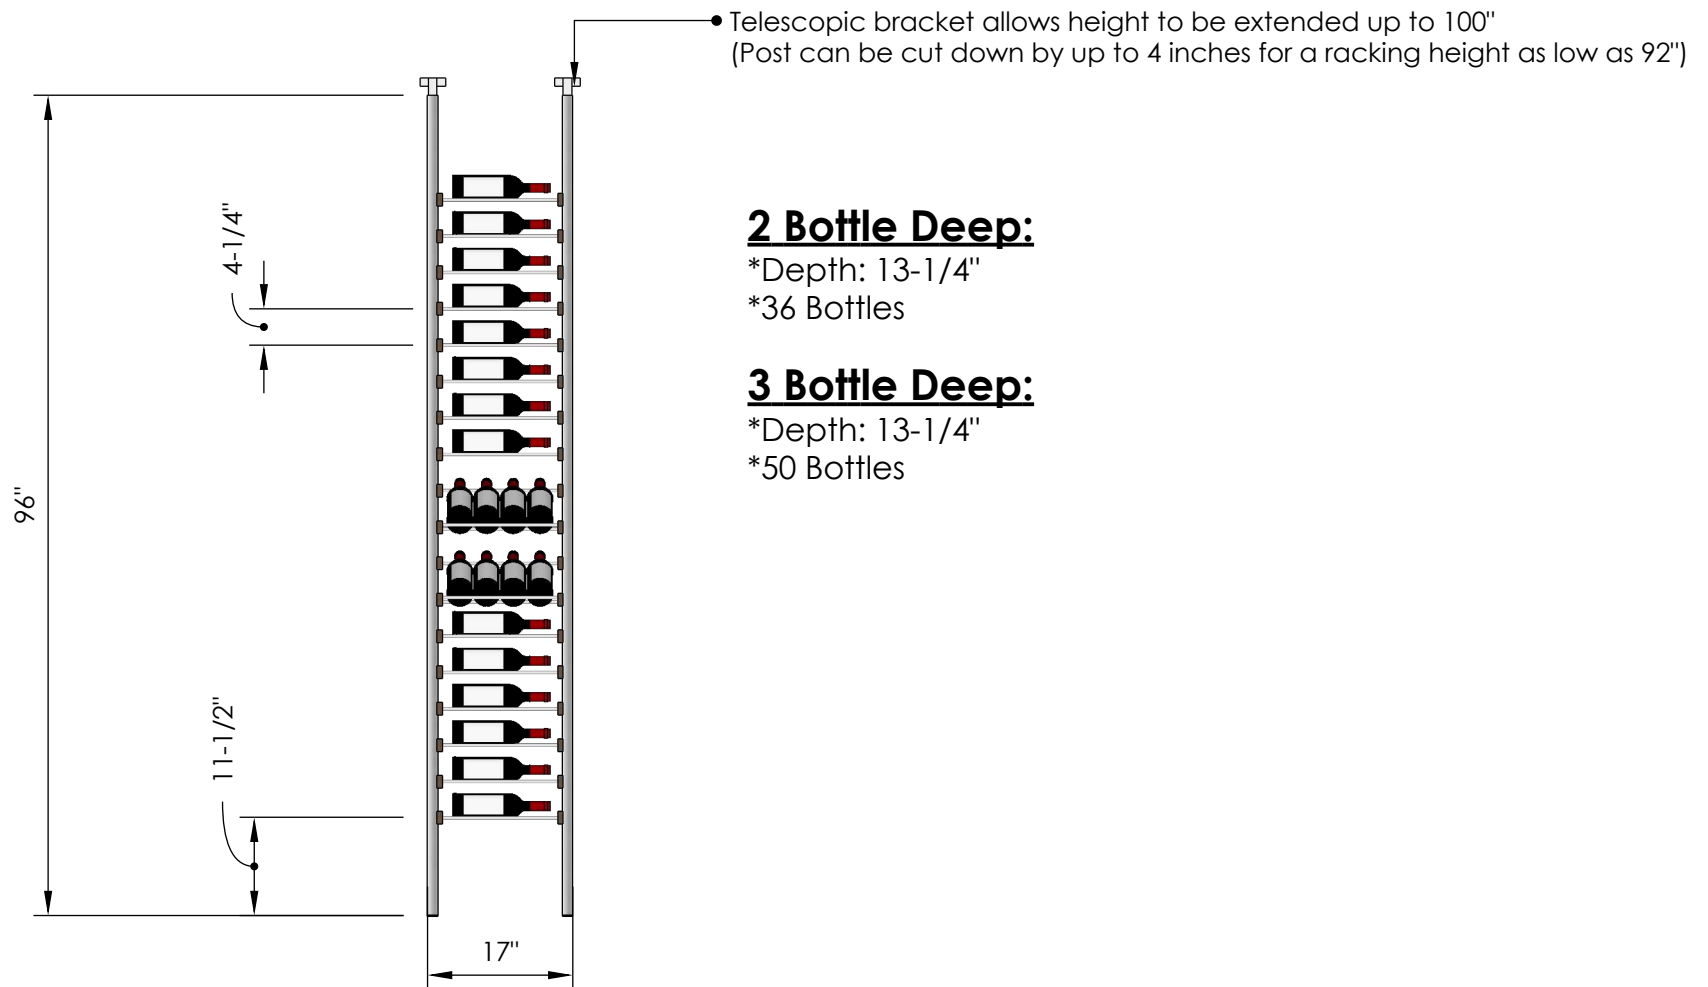

# Millesime Racking: Display - 1 Bottle Wide - 8 Feet Tall

Specification Sheet

**Blue Grouse Wine Cellars**

604.929.3180

1.888.400.CORK(2675)

# Millesime Racking: Display - 5 Bottle Wide - 8 Feet Tall

Specification Sheet

• Telescopic bracket allows height to be extended up to 100"  
(Post can be cut down by up to 4 inches for a racking height as low as 92")

## **2 Bottle Deep:**

\*Depth: 13-1/4"

\*256 Bottles

## **2 Bottle Deep:**

\*Depth: 13-1/4"

\*296 Bottles