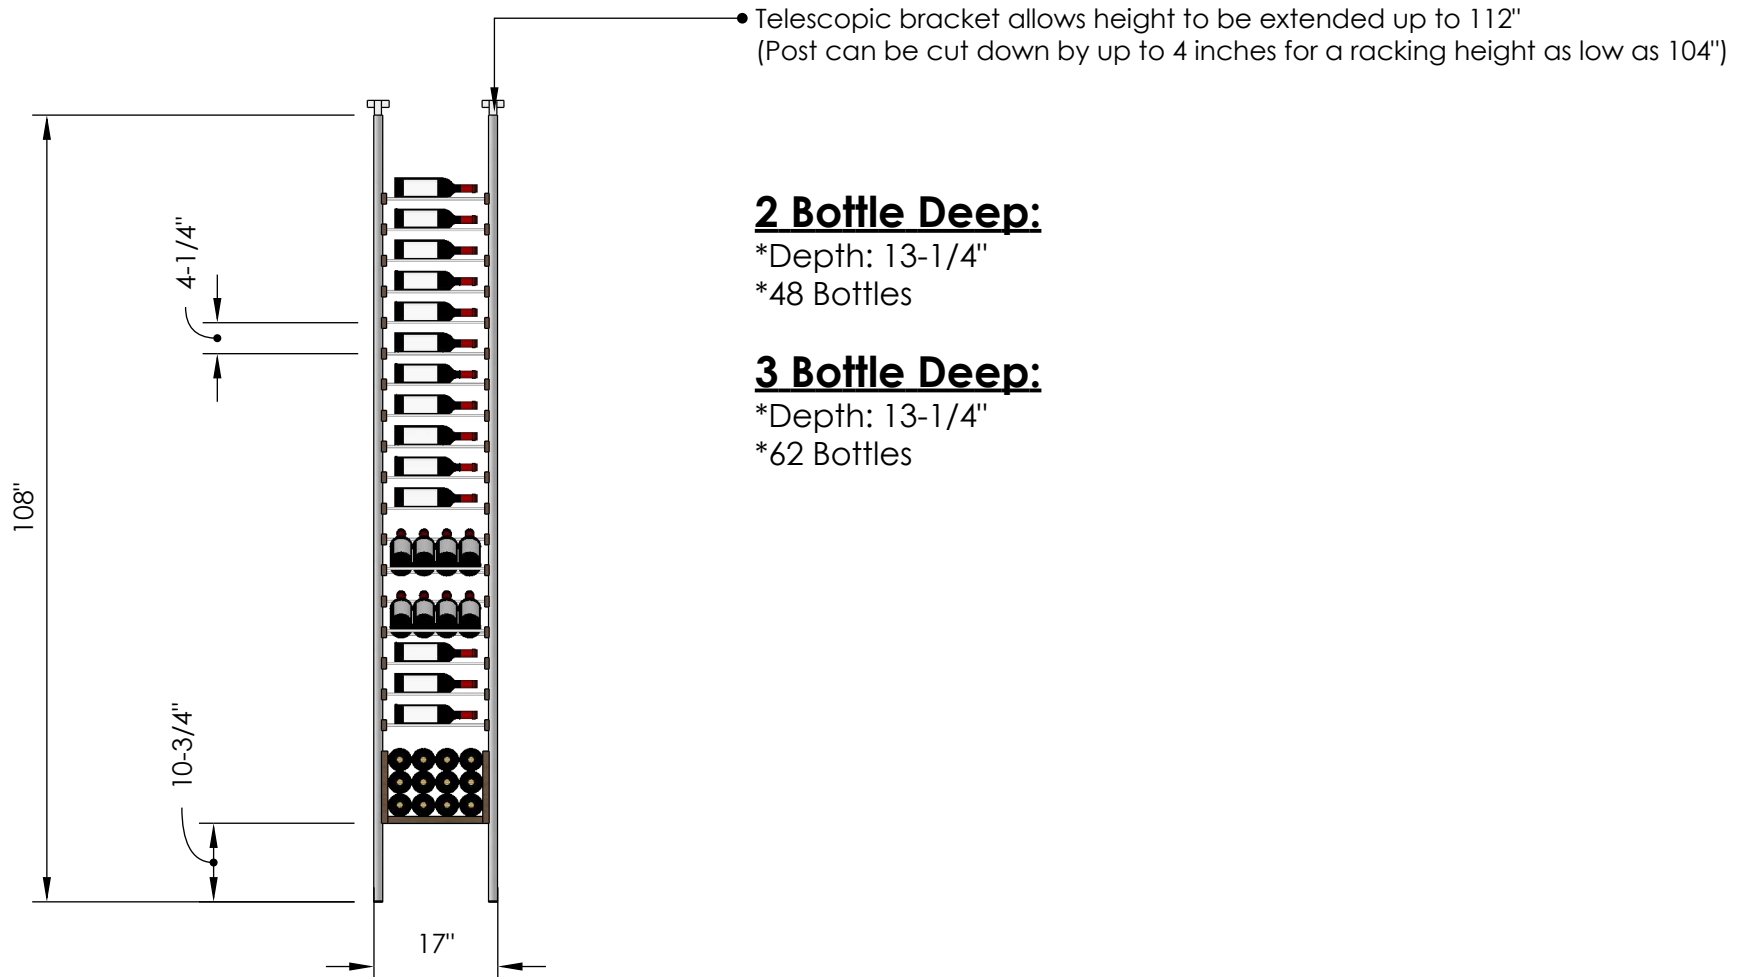

Millesime Racking: All Star- 1 Bottle Wide - 9 Feet Tall

Specification Sheet

Blue Grouse Wine Cellars

604.929.3180

1.888.400.CORK(2675)

Millesime Racking: All Star- 2 Bottle Wide - 9 Feet Tall

Specification Sheet

Blue Grouse Wine Cellars

604.929.3180

1.888.400.CORK(2675)

Millesime Racking: All Star- 3 Bottle Wide - 9 Feet Tall

Specification Sheet

Blue Grouse Wine Cellars

604.929.3180

1.888.400.CORK(2675)

Millesime Racking: All Star- 4 Bottle Wide - 9 Feet Tall

Specification Sheet

- Telescopic bracket allows height to be extended up to 112"
(Post can be cut down by up to 4 inches for a racking height as low as 104")

1.888.400.CORK(2675)

Millesime Racking: All Star - 5 Bottle Wide - 9 Feet Tall

Specification Sheet

• Telescopic bracket allows height to be extended up to 112"
(Post can be cut down by up to 4 inches for a racking height as low as 104")