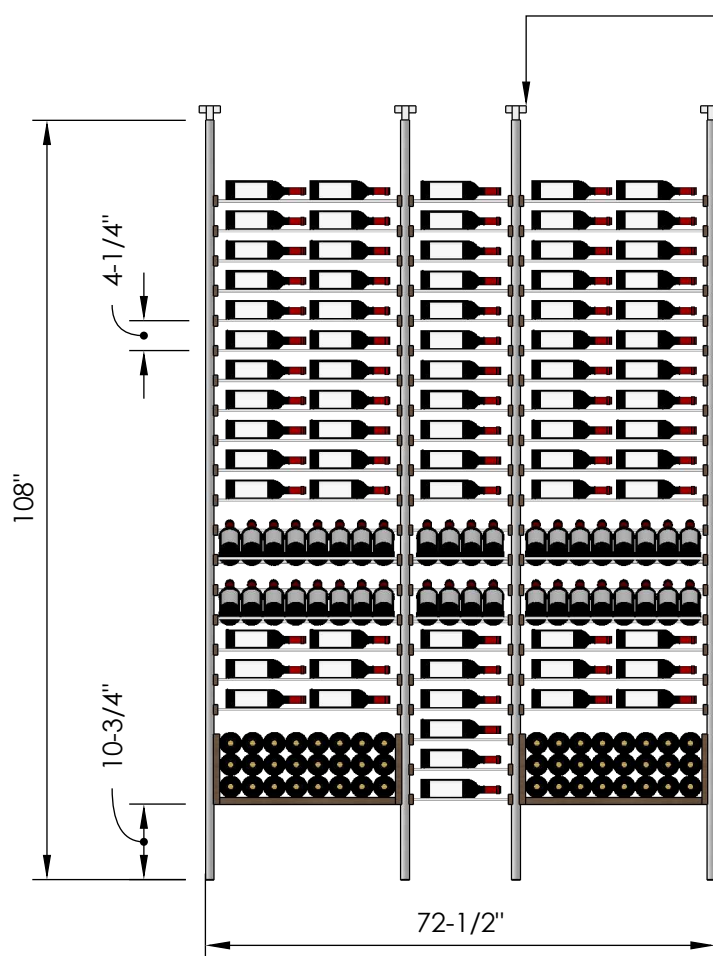

Millesime Racking: All Star- 4 Bottle Wide - 9 Feet Tall

Specification Sheet

- Telescopic bracket allows height to be extended up to 112"
(Post can be cut down by up to 4 inches for a racking height as low as 104")

1.888.400.CORK(2675)

Millesime Racking: All Star - 5 Bottle Wide - 9 Feet Tall

Specification Sheet

• Telescopic bracket allows height to be extended up to 112"
(Post can be cut down by up to 4 inches for a racking height as low as 104")