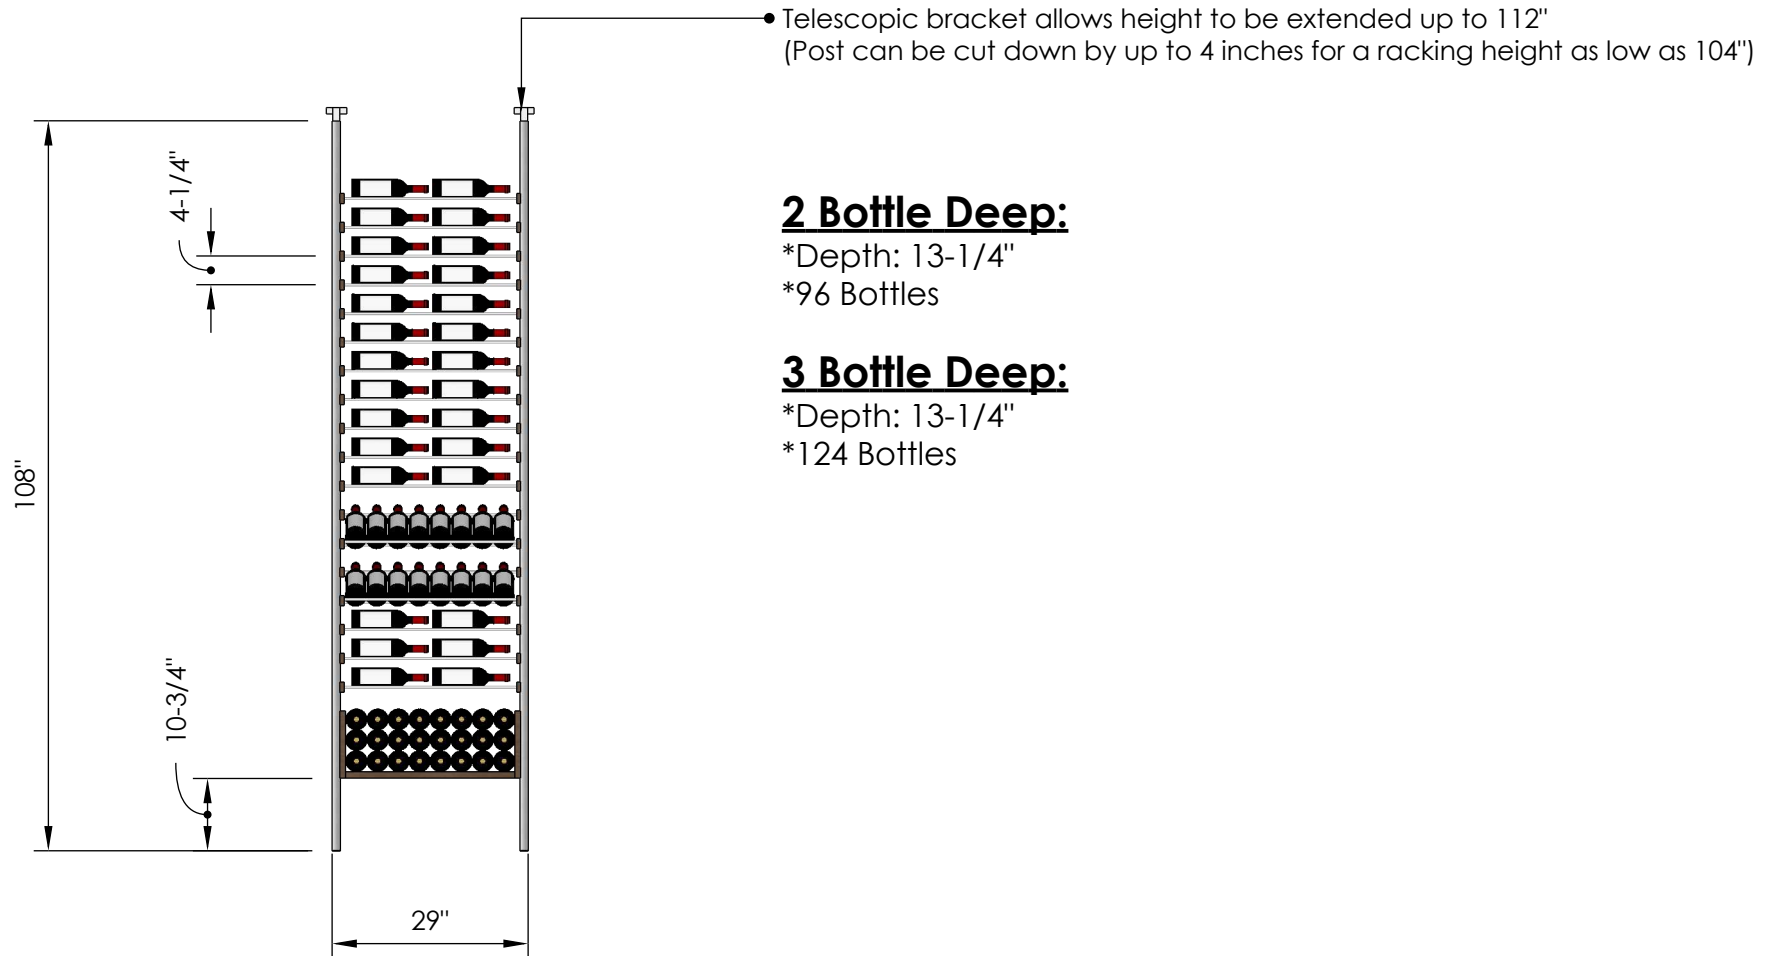

Millesime Racking: All Star- 1 Bottle Wide - 9 Feet Tall

Specification Sheet

Blue Grouse Wine Cellars

604.929.3180

1.888.400.CORK(2675)

Millesime Racking: All Star- 2 Bottle Wide - 9 Feet Tall

Specification Sheet

Blue Grouse Wine Cellars

604.929.3180

1.888.400.CORK(2675)

Millesime Racking: All Star- 3 Bottle Wide - 9 Feet Tall

Specification Sheet

Blue Grouse Wine Cellars

604.929.3180

1.888.400.CORK(2675)

Millesime Racking: All Star- 4 Bottle Wide - 9 Feet Tall

Specification Sheet

- Telescopic bracket allows height to be extended up to 112"
(Post can be cut down by up to 4 inches for a racking height as low as 104")