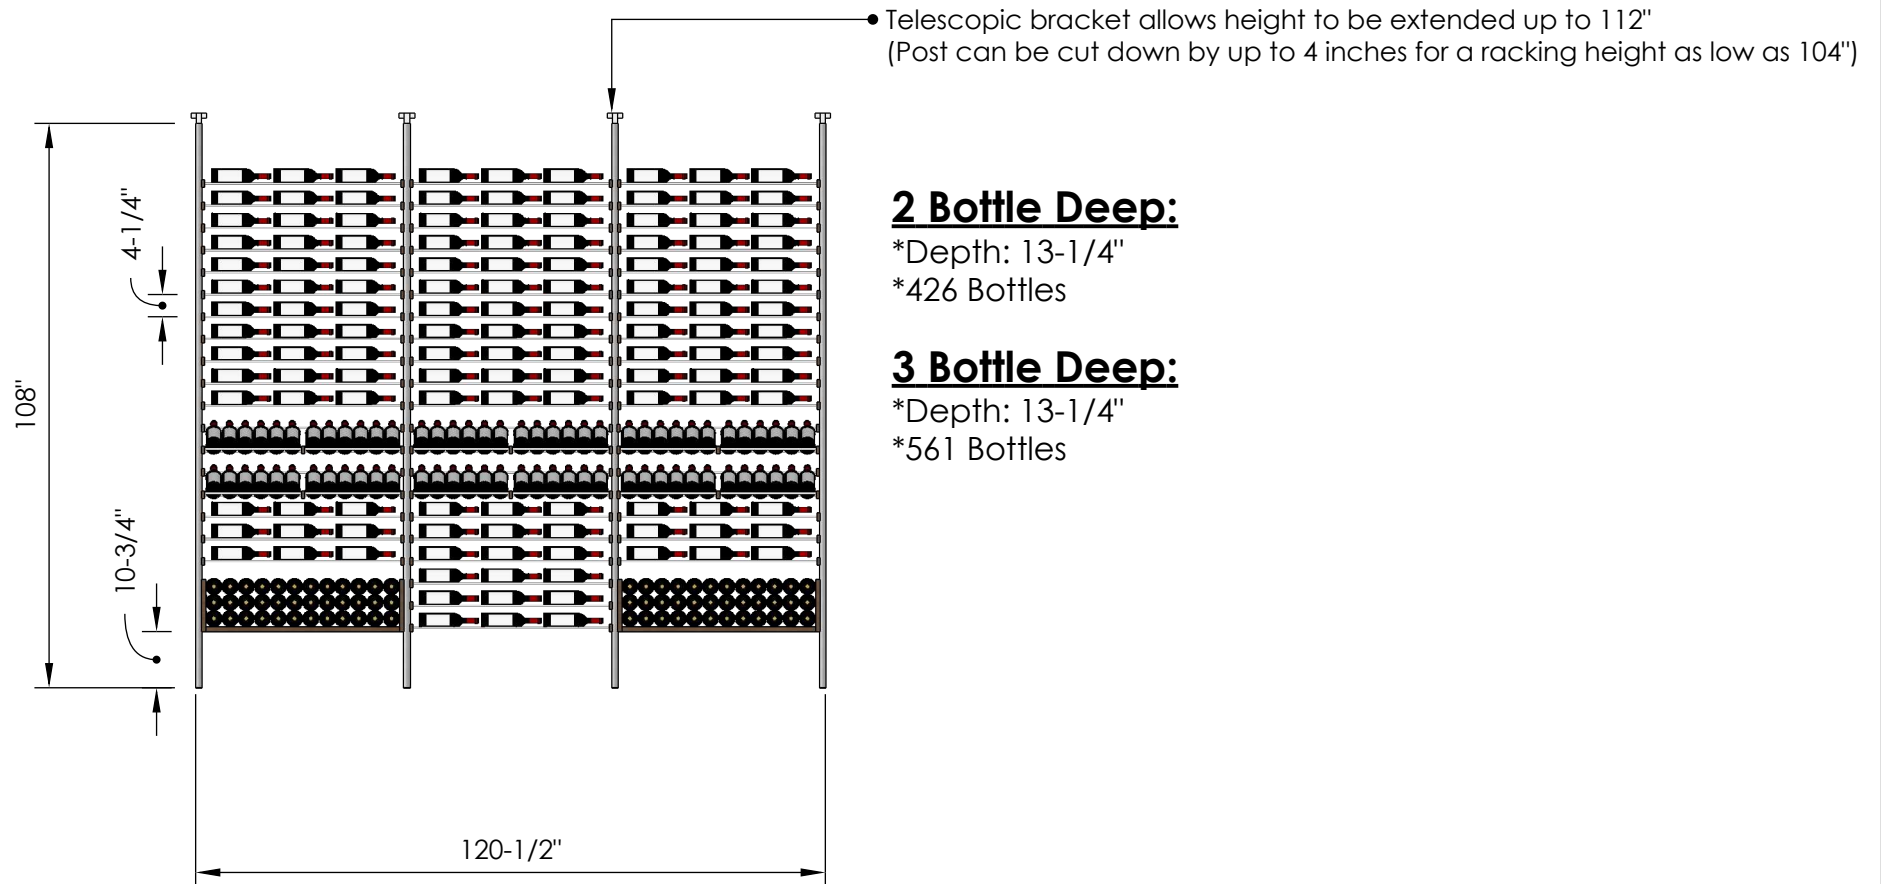

Specification Sheet

Blue Grouse Wine Cellars

604.929.3180

1.888.400.CORK(2675)

Millesime Racking: All Star - 9 Bottle Wide - 9 Feet Tall

Specification Sheet

Blue Grouse Wine Cellars

604.929.3180