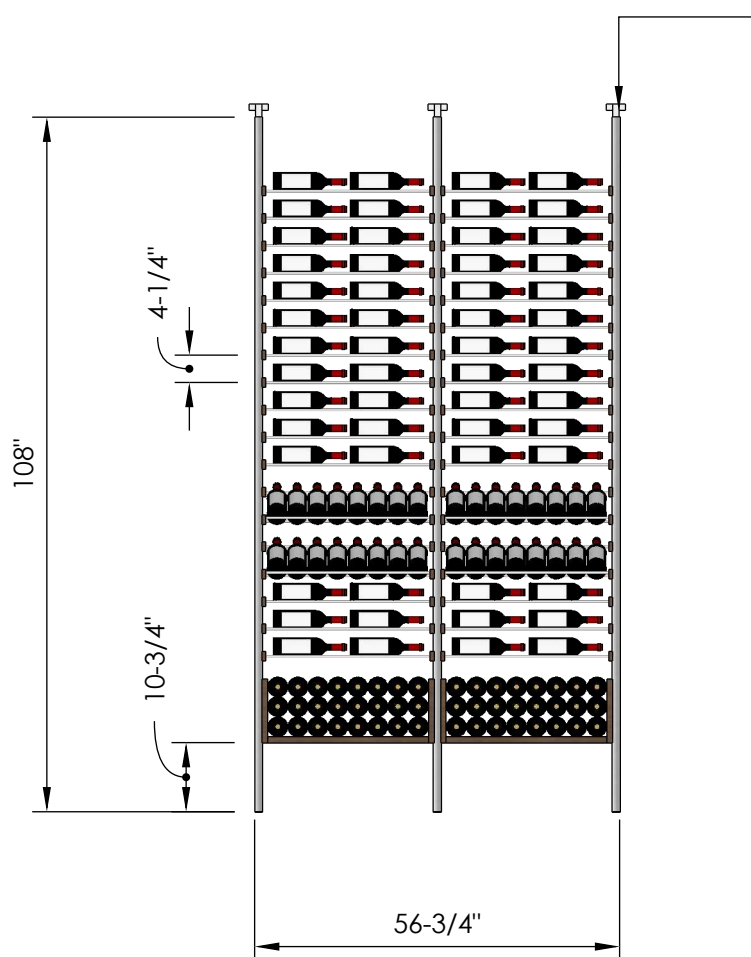

Millesime Racking: All Star- 1 Bottle Wide - 9 Feet Tall

Specification Sheet

Blue Grouse Wine Cellars

604.929.3180

1.888.400.CORK(2675)

Millesime Racking: All Star- 2 Bottle Wide - 9 Feet Tall

Specification Sheet

Blue Grouse Wine Cellars

604.929.3180

1.888.400.CORK(2675)

Millesime Racking: All Star- 3 Bottle Wide - 9 Feet Tall

Specification Sheet

Blue Grouse Wine Cellars

604.929.3180

1.888.400.CORK(2675)

Millesime Racking: All Star- 4 Bottle Wide - 9 Feet Tall

Specification Sheet

- Telescopic bracket allows height to be extended up to 112"
(Post can be cut down by up to 4 inches for a racking height as low as 104")

1.888.400.CORK(2675)

Millesime Racking: All Star - 5 Bottle Wide - 9 Feet Tall

Specification Sheet

• Telescopic bracket allows height to be extended up to 112"
(Post can be cut down by up to 4 inches for a racking height as low as 104")