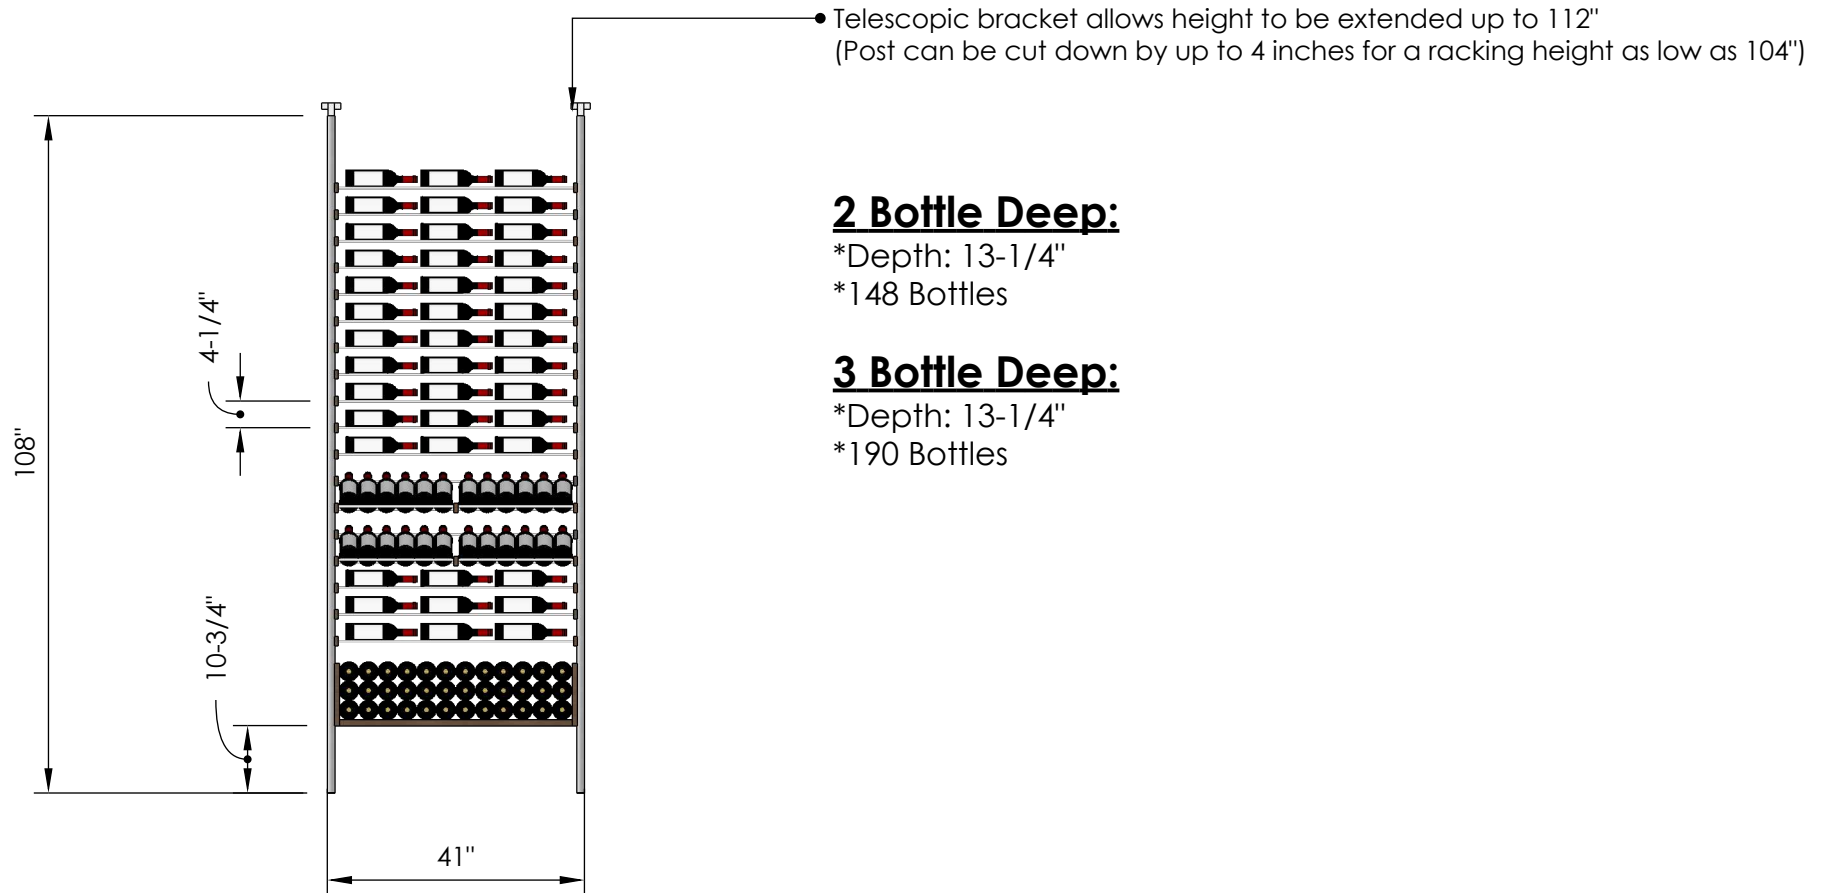

Blue Grouse Wine Cellars

604.929.3180

1.888.400.CORK(2675)

Millesime Racking: All Star- 3 Bottle Wide - 9 Feet Tall

Specification Sheet

Blue Grouse Wine Cellars

604.929.3180

1.888.400.CORK(2675)

Millesime Racking: All Star- 4 Bottle Wide - 9 Feet Tall

Specification Sheet

- Telescopic bracket allows height to be extended up to 112"
(Post can be cut down by up to 4 inches for a racking height as low as 104")