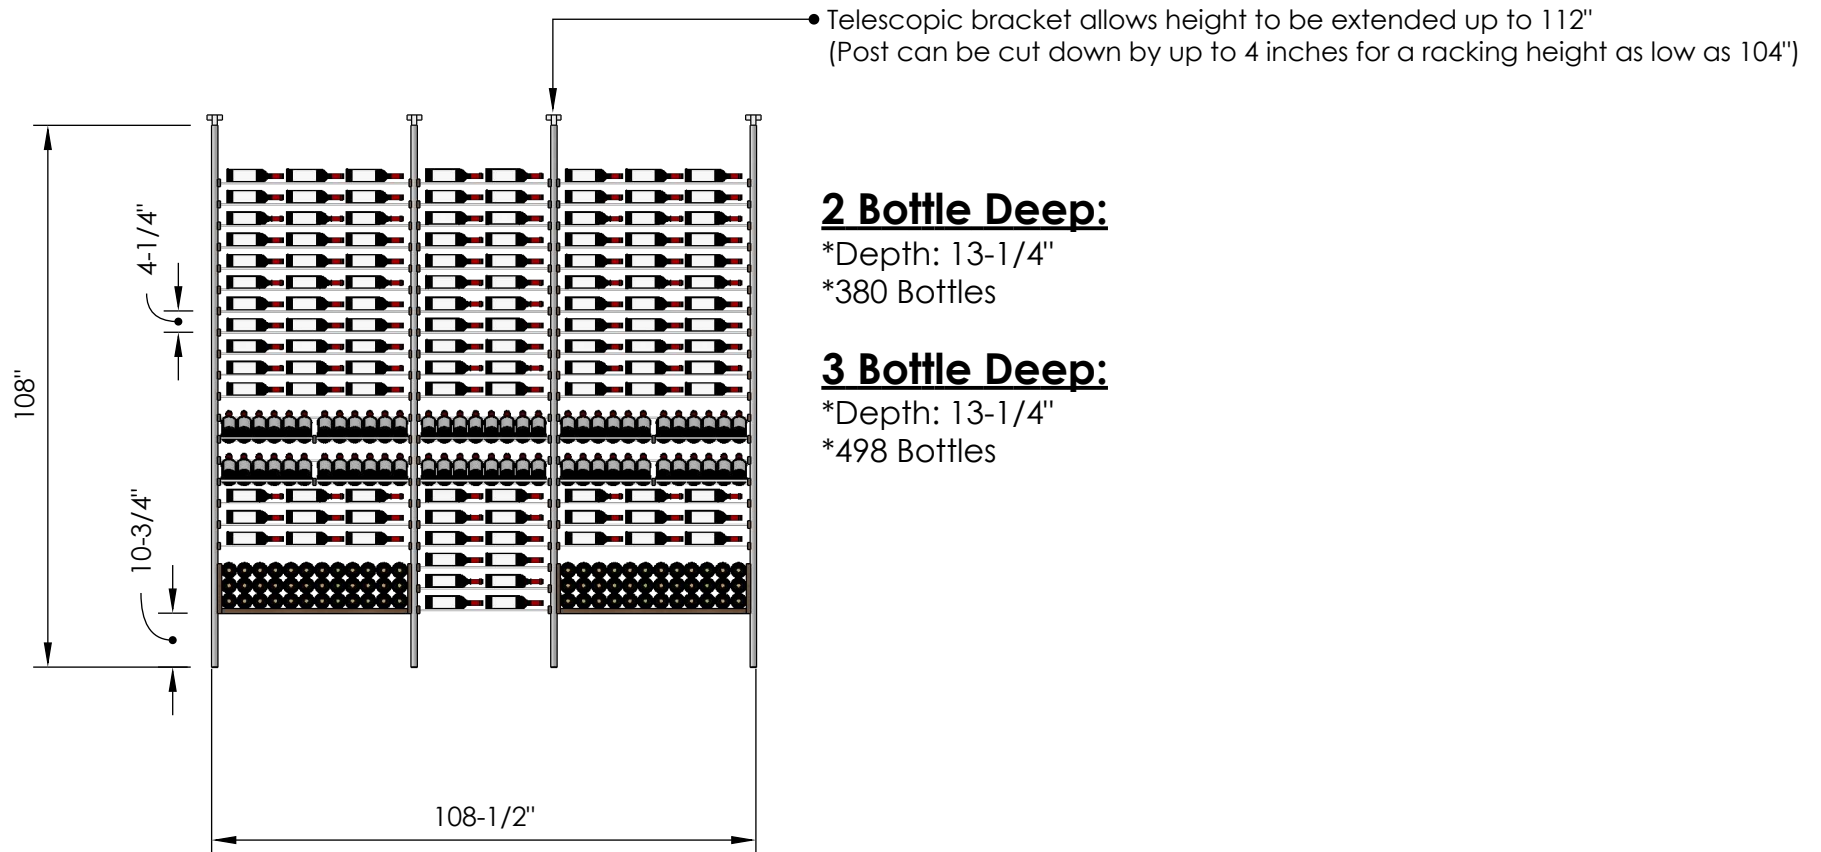

Millesime Racking: All Star - 8 Bottle Wide - 9 Feet Tall

Specification Sheet

Blue Grouse Wine Cellars

604.929.3180

1.888.400.CORK(2675)