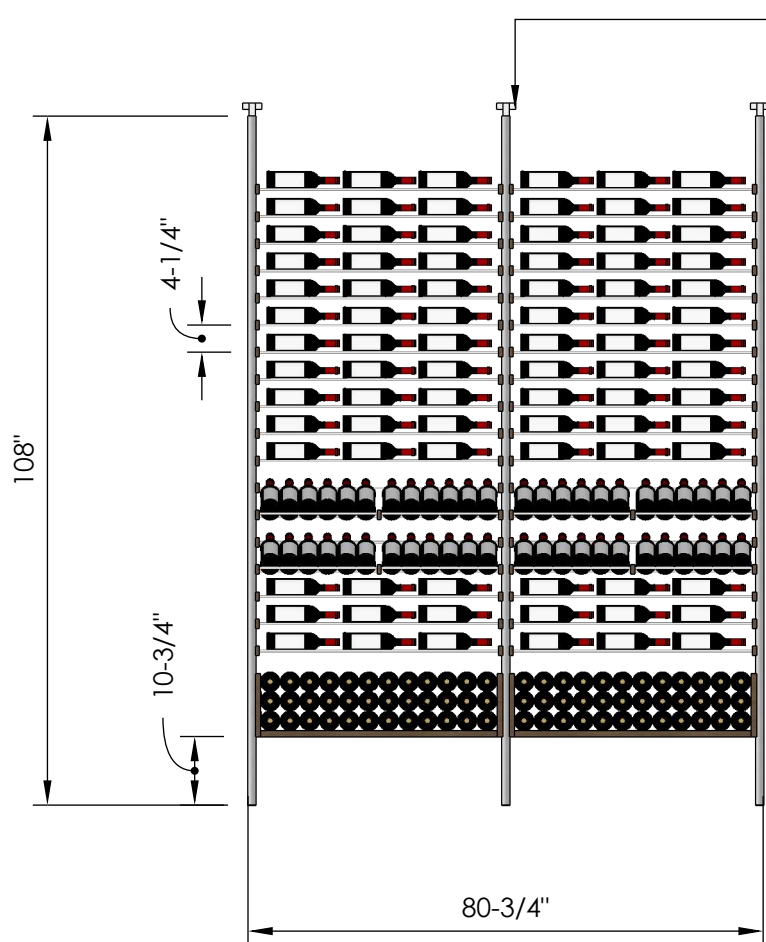

1.888.400.CORK(2675)

Millesime Racking: All Star - 5 Bottle Wide - 9 Feet Tall

Specification Sheet

• Telescopic bracket allows height to be extended up to 112"
(Post can be cut down by up to 4 inches for a racking height as low as 104")

2 Bottle Deep:

*Depth: 13-1/4"

*234 Bottles

3 Bottle Deep:

*Depth: 13-1/4"

*307 Bottles

Blue Grouse Wine Cellars

604.929.3180

1.888.400.CORK(2675)

Millesime Racking: All Star - 6 Bottle Wide - 9 Feet Tall

Specification Sheet

• Telescopic bracket allows height to be extended up to 112"
(Post can be cut down by up to 4 inches for a racking height as low as 104")