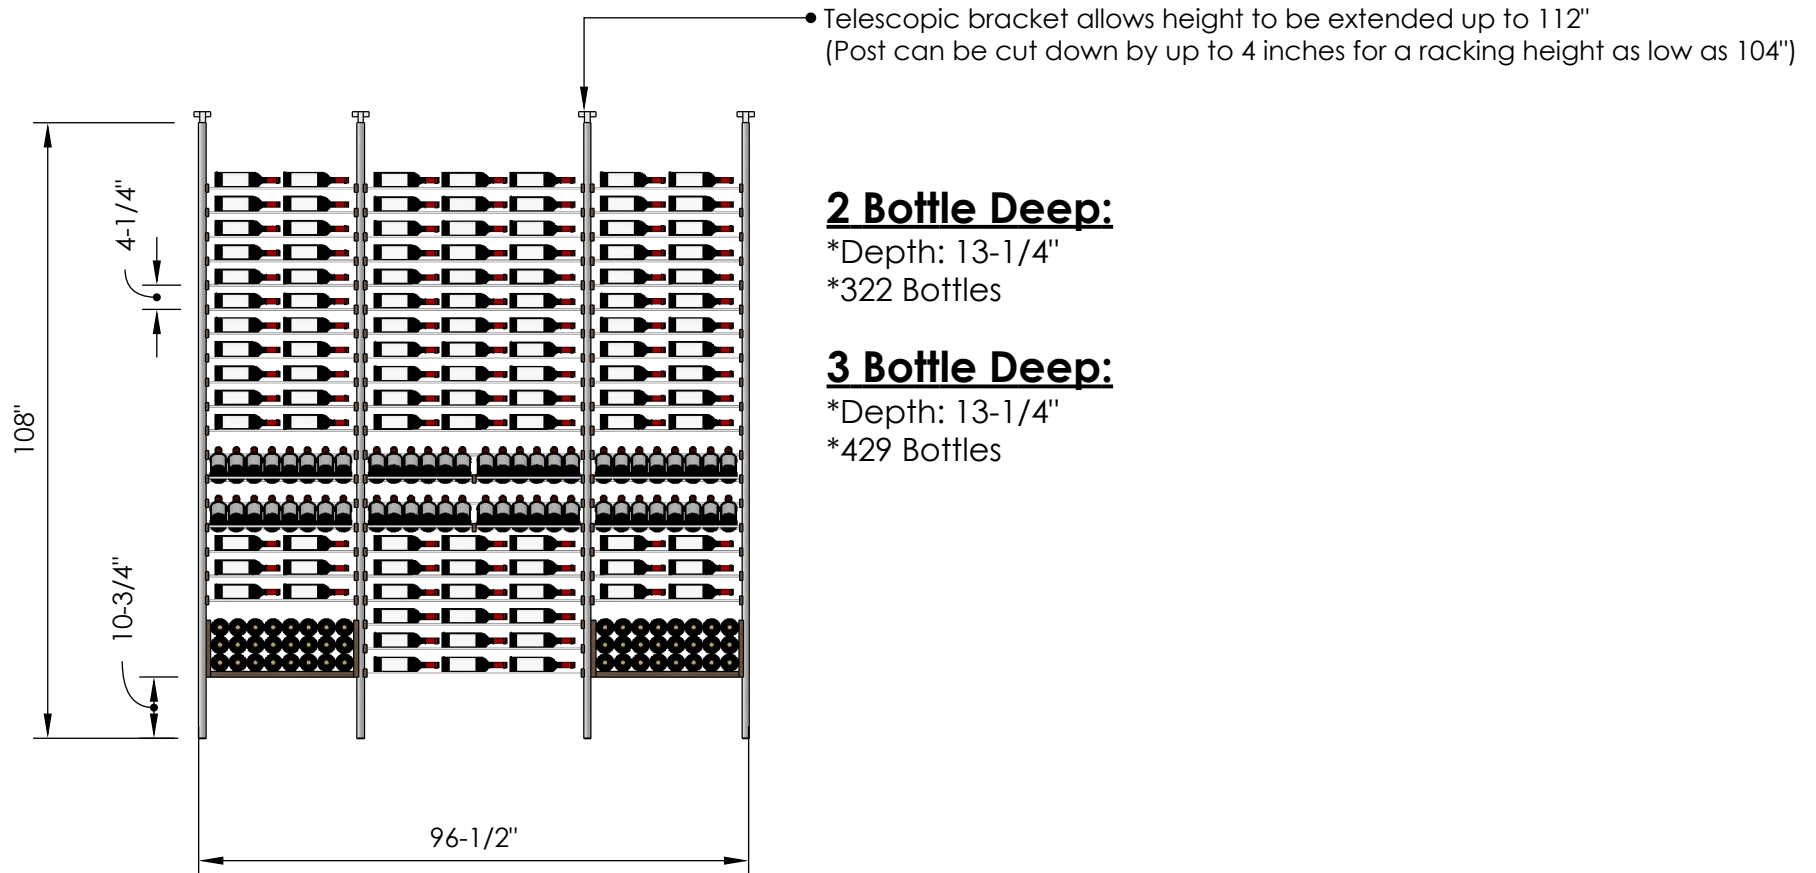

Millesime Racking: All Star - 7 Bottle Wide - 9 Feet Tall

Specification Sheet

Blue Grouse Wine Cellars

604.929.3180

1.888.400.CORK(2675)