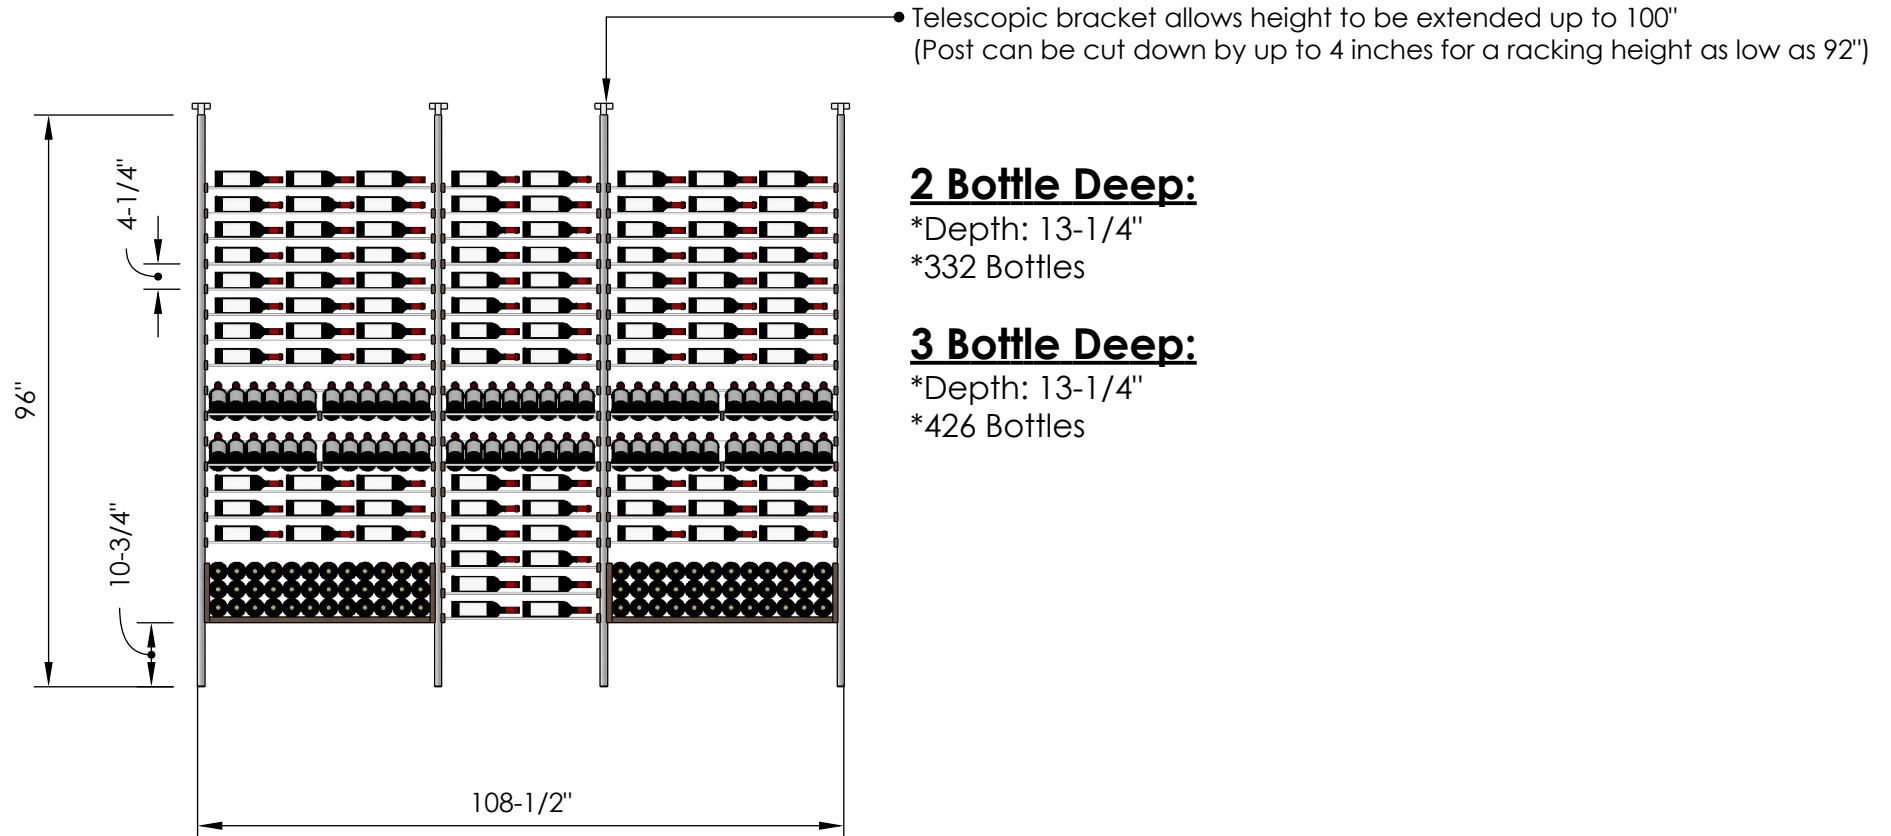

Millesime Racking: All Star- 7 Bottle Wide - 8 Feet Tall

Specification Sheet

Blue Grouse Wine Cellars

604.929.3180

1.888.400.CORK(2675)

Millesime Racking: All Star- 8 Bottle Wide - 8 Feet Tall

Specification Sheet