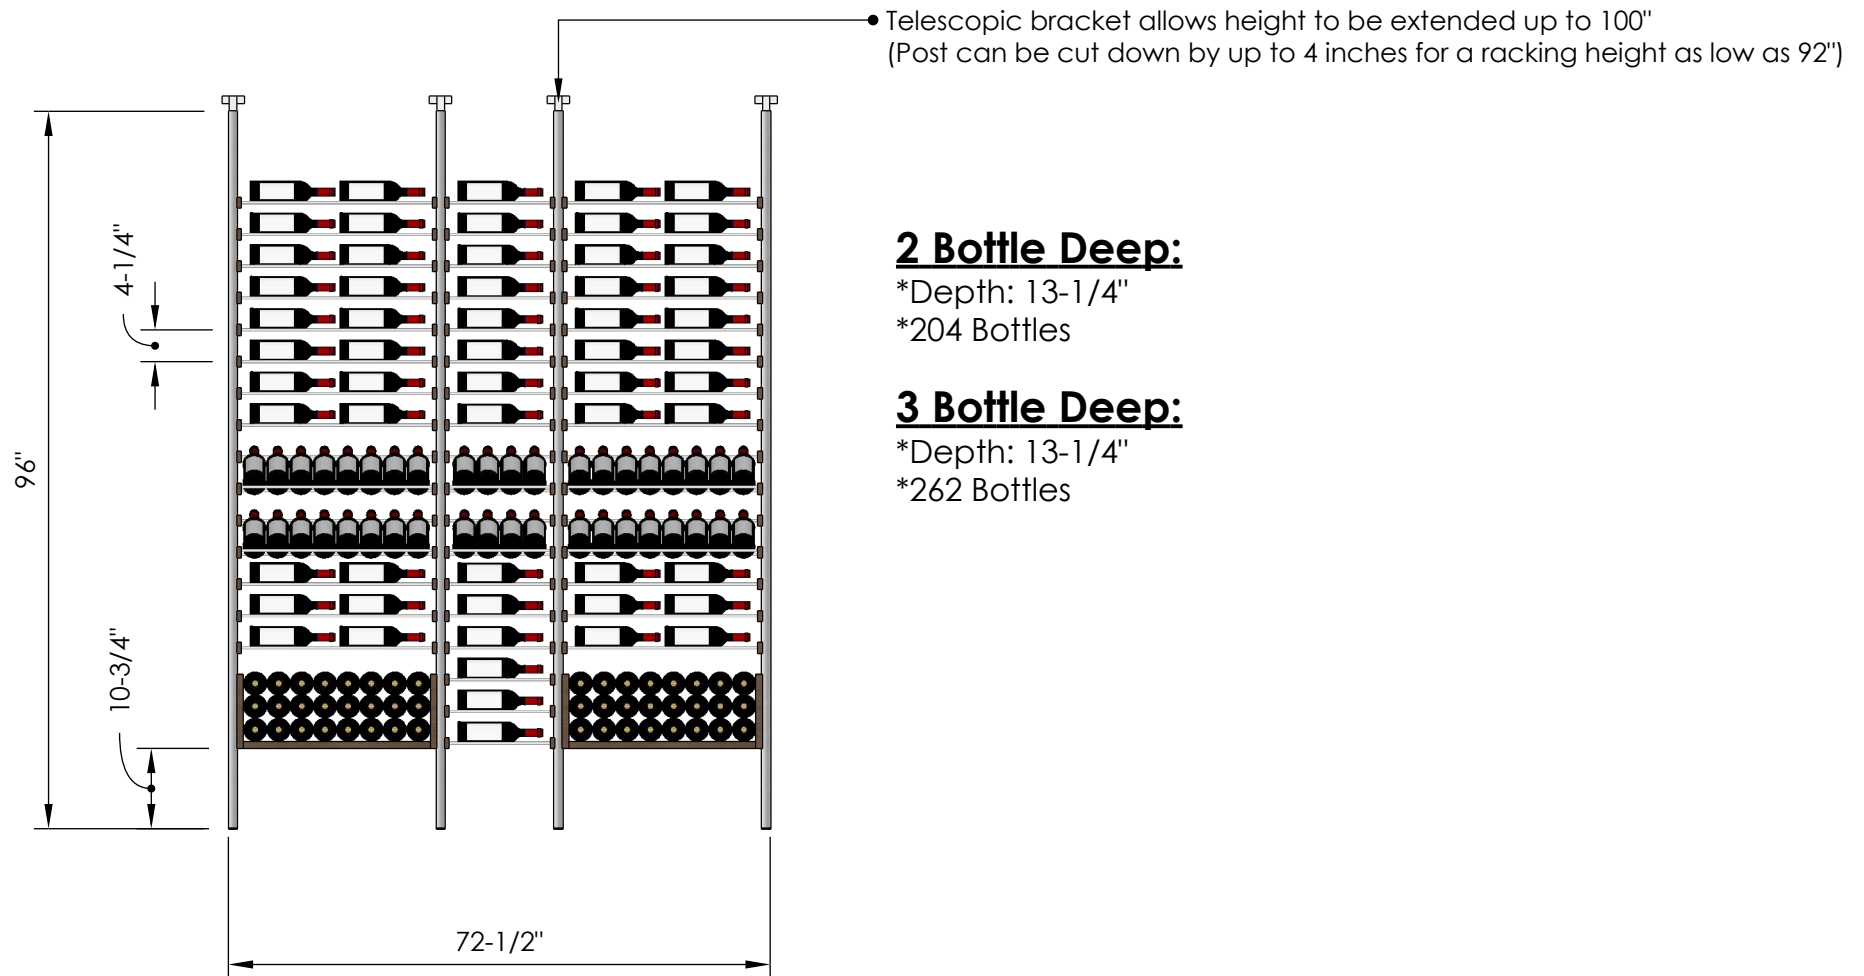

Millesime Racking: All Star- 4 Bottle Wide - 8 Feet Tall

Specification Sheet

Blue Grouse Wine Cellars

604.929.3180

1.888.400.CORK(2675)

Millesime Racking: All Star- 5 Bottle Wide - 8 Feet Tall

Specification Sheet