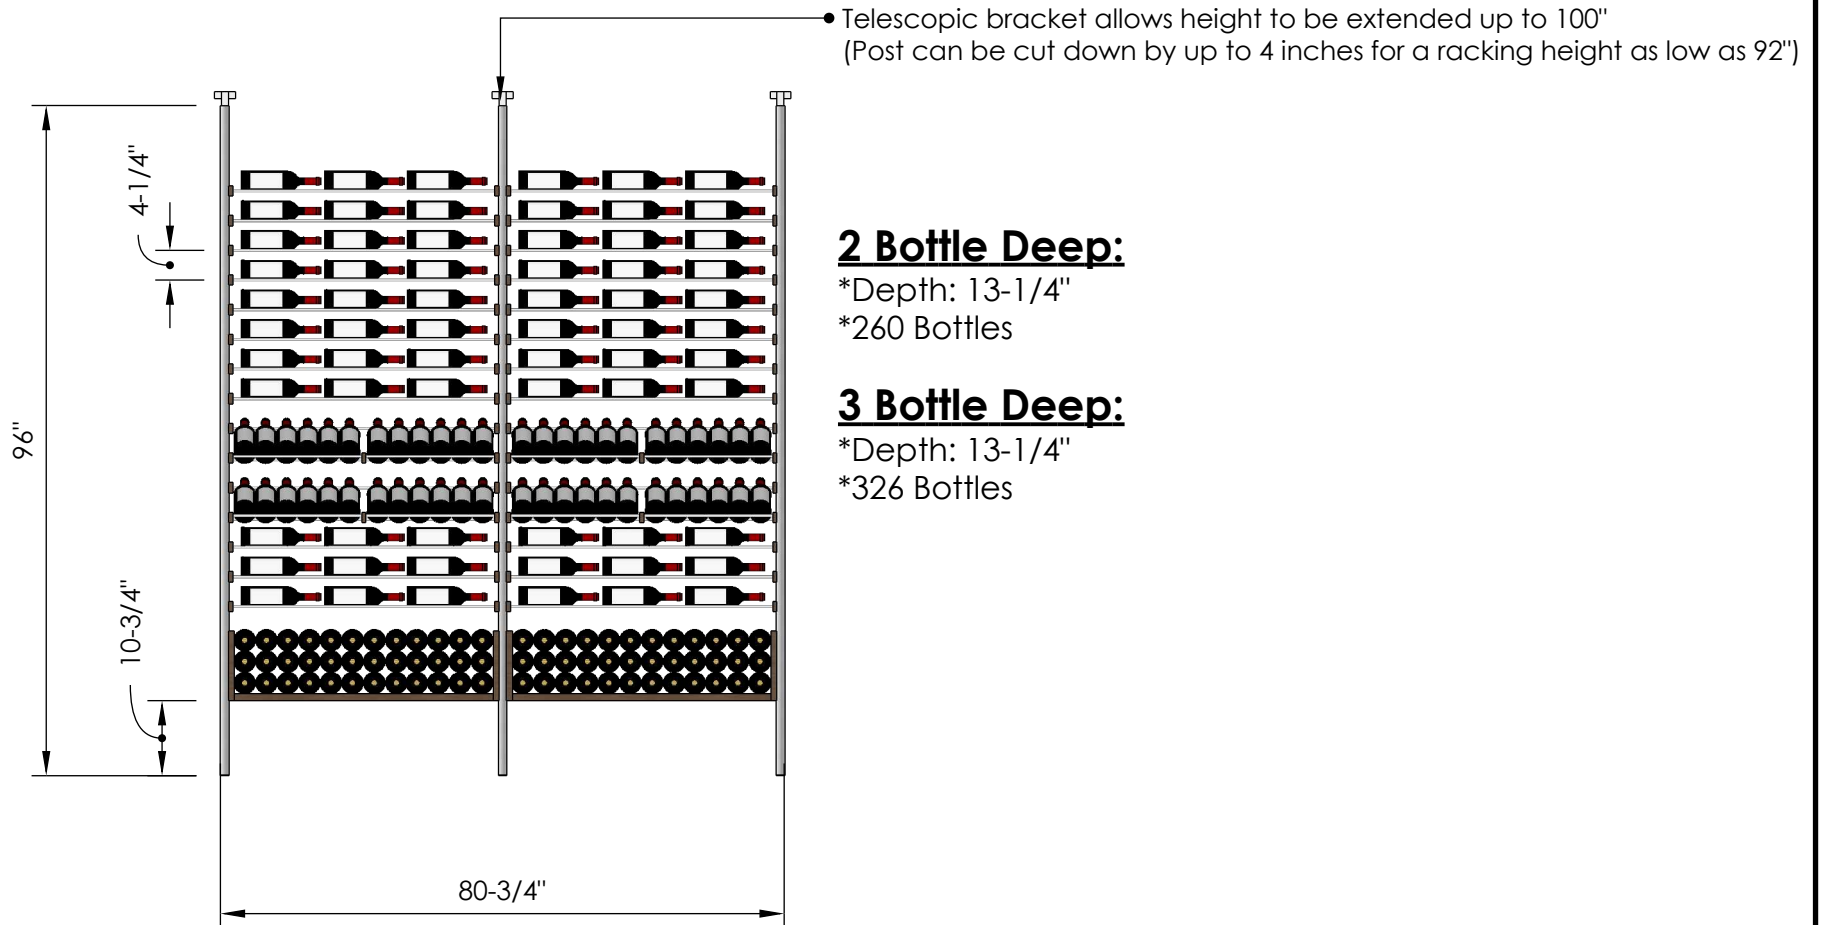

Millesime Racking: All Star- 6 Bottle Wide - 8 Feet Tall

Specification Sheet

Blue Grouse Wine Cellars

604.929.3180

1.888.400.CORK(2675)