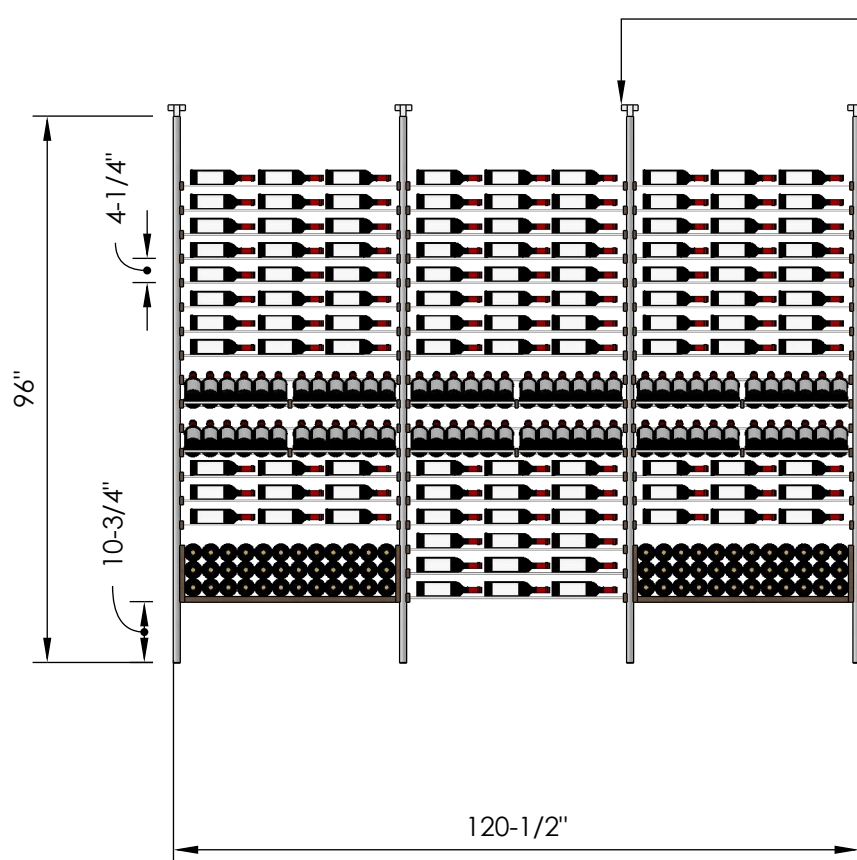

Blue Grouse Wine Cellars

604.929.3180

1.888.400.CORK(2675)

Millesime Racking: All Star- 9 Bottle Wide - 8 Feet Tall

Specification Sheet

- Telescopic bracket allows height to be extended up to 100"
(Post can be cut down by up to 4 inches for a racking height as low as 92")