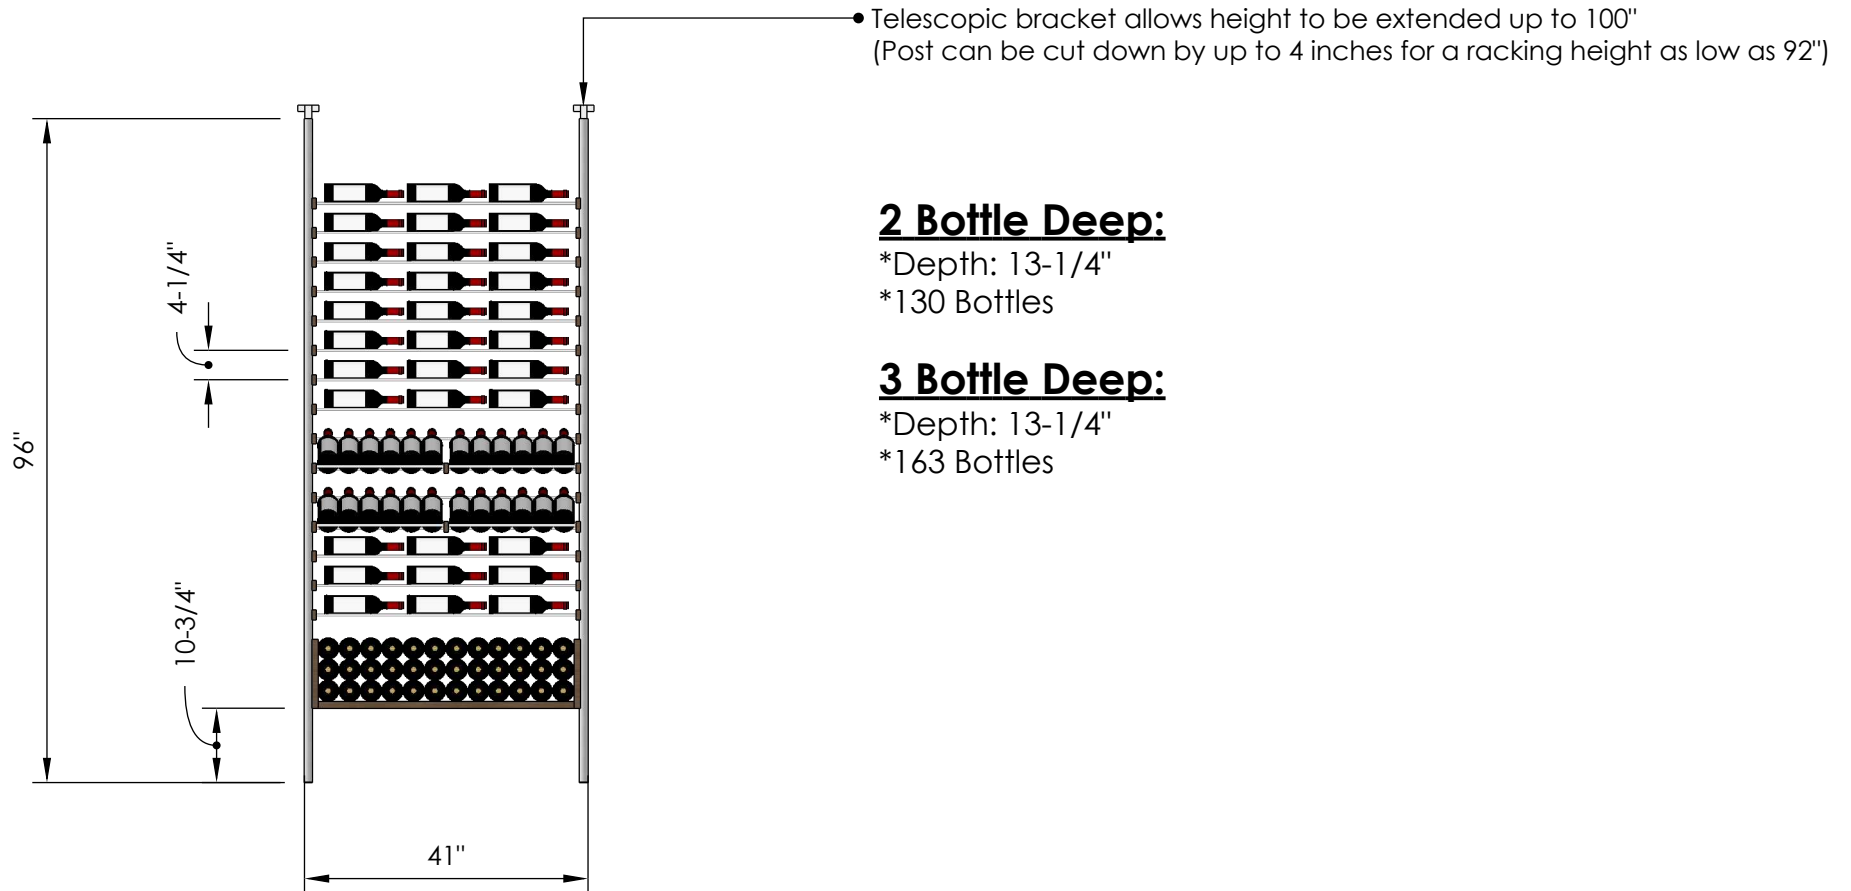

Millesime Racking: All Star- 1 Bottle Wide - 8 Feet Tall

Specification Sheet

Blue Grouse Wine Cellars

604.929.3180

1.888.400.CORK(2675)

Millesime Racking: All Star- 2 Bottle Wide - 8 Feet Tall

Specification Sheet

Blue Grouse Wine Cellars

604.929.3180

1.888.400.CORK(2675)

Millesime Racking: All Star- 3 Bottle Wide - 8 Feet Tall

Specification Sheet

Blue Grouse Wine Cellars

604.929.3180

1.888.400.CORK(2675)