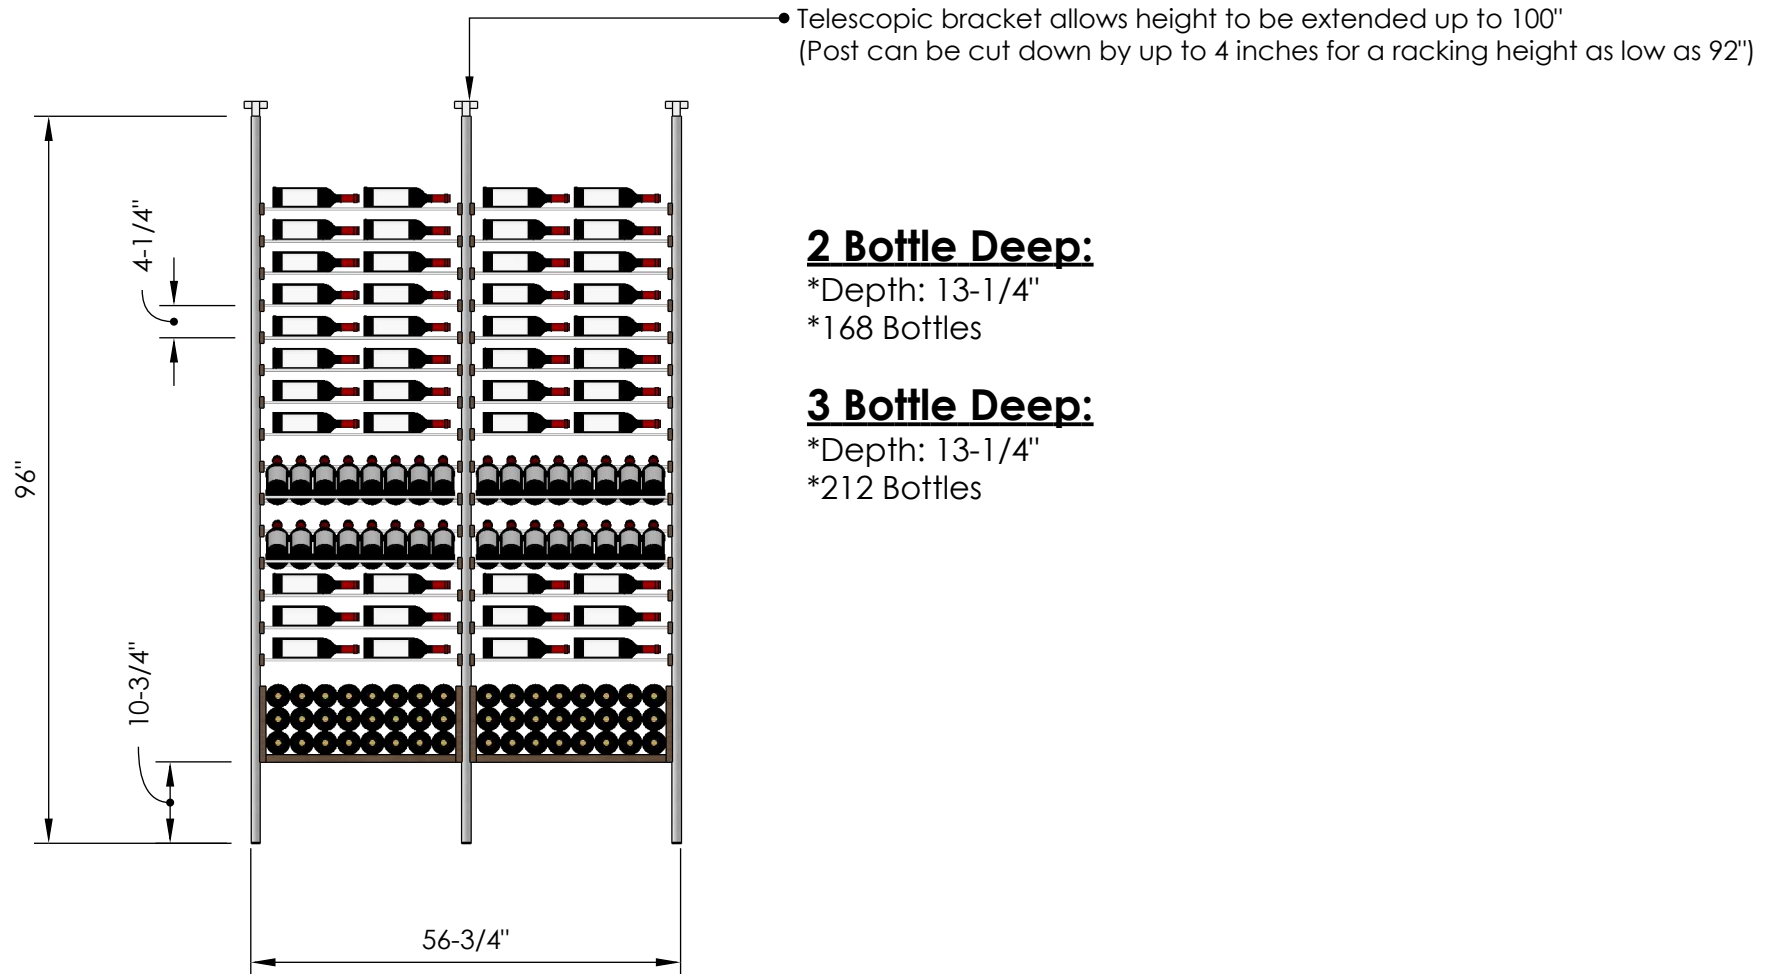

Millesime Racking: All Star- 4 Bottle Wide - 8 Feet Tall

Specification Sheet

Blue Grouse Wine Cellars

604.929.3180

1.888.400.CORK(2675)