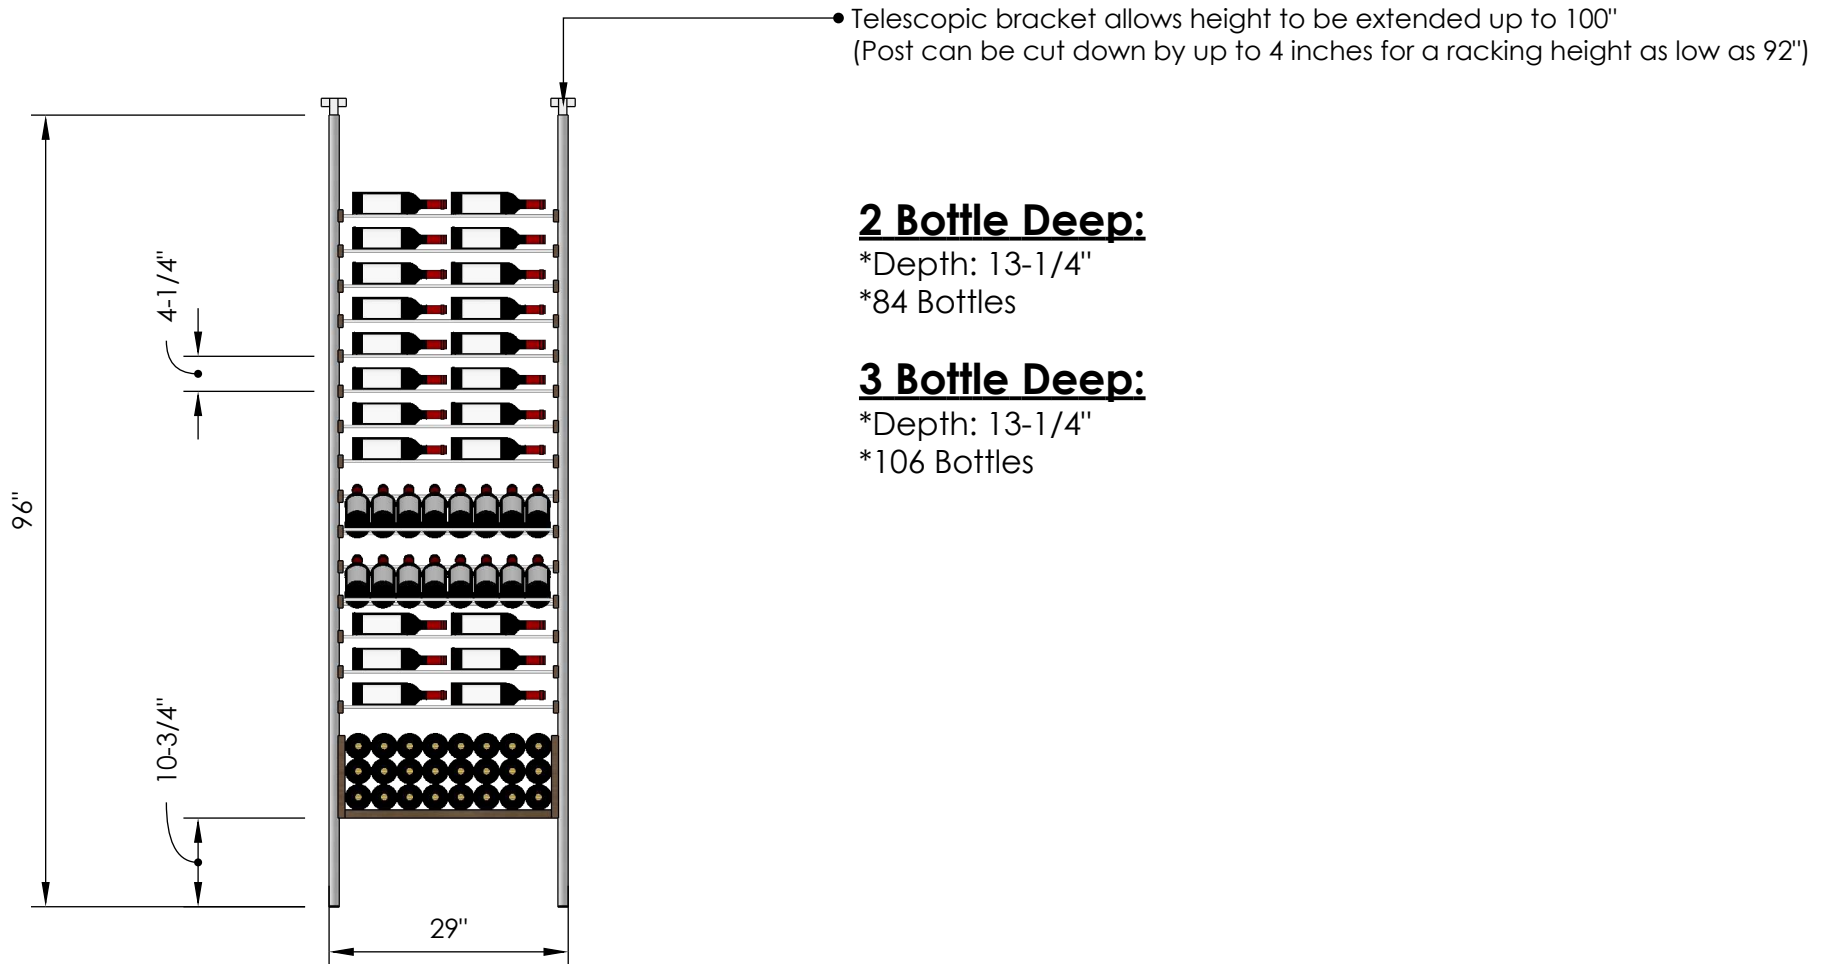

Millesime Racking: All Star- 1 Bottle Wide - 8 Feet Tall

Specification Sheet

Blue Grouse Wine Cellars

604.929.3180

1.888.400.CORK(2675)

Millesime Racking: All Star- 2 Bottle Wide - 8 Feet Tall

Specification Sheet

Blue Grouse Wine Cellars

604.929.3180

1.888.400.CORK(2675)

Millesime Racking: All Star- 3 Bottle Wide - 8 Feet Tall

Specification Sheet

Blue Grouse Wine Cellars

604.929.3180

1.888.400.CORK(2675)