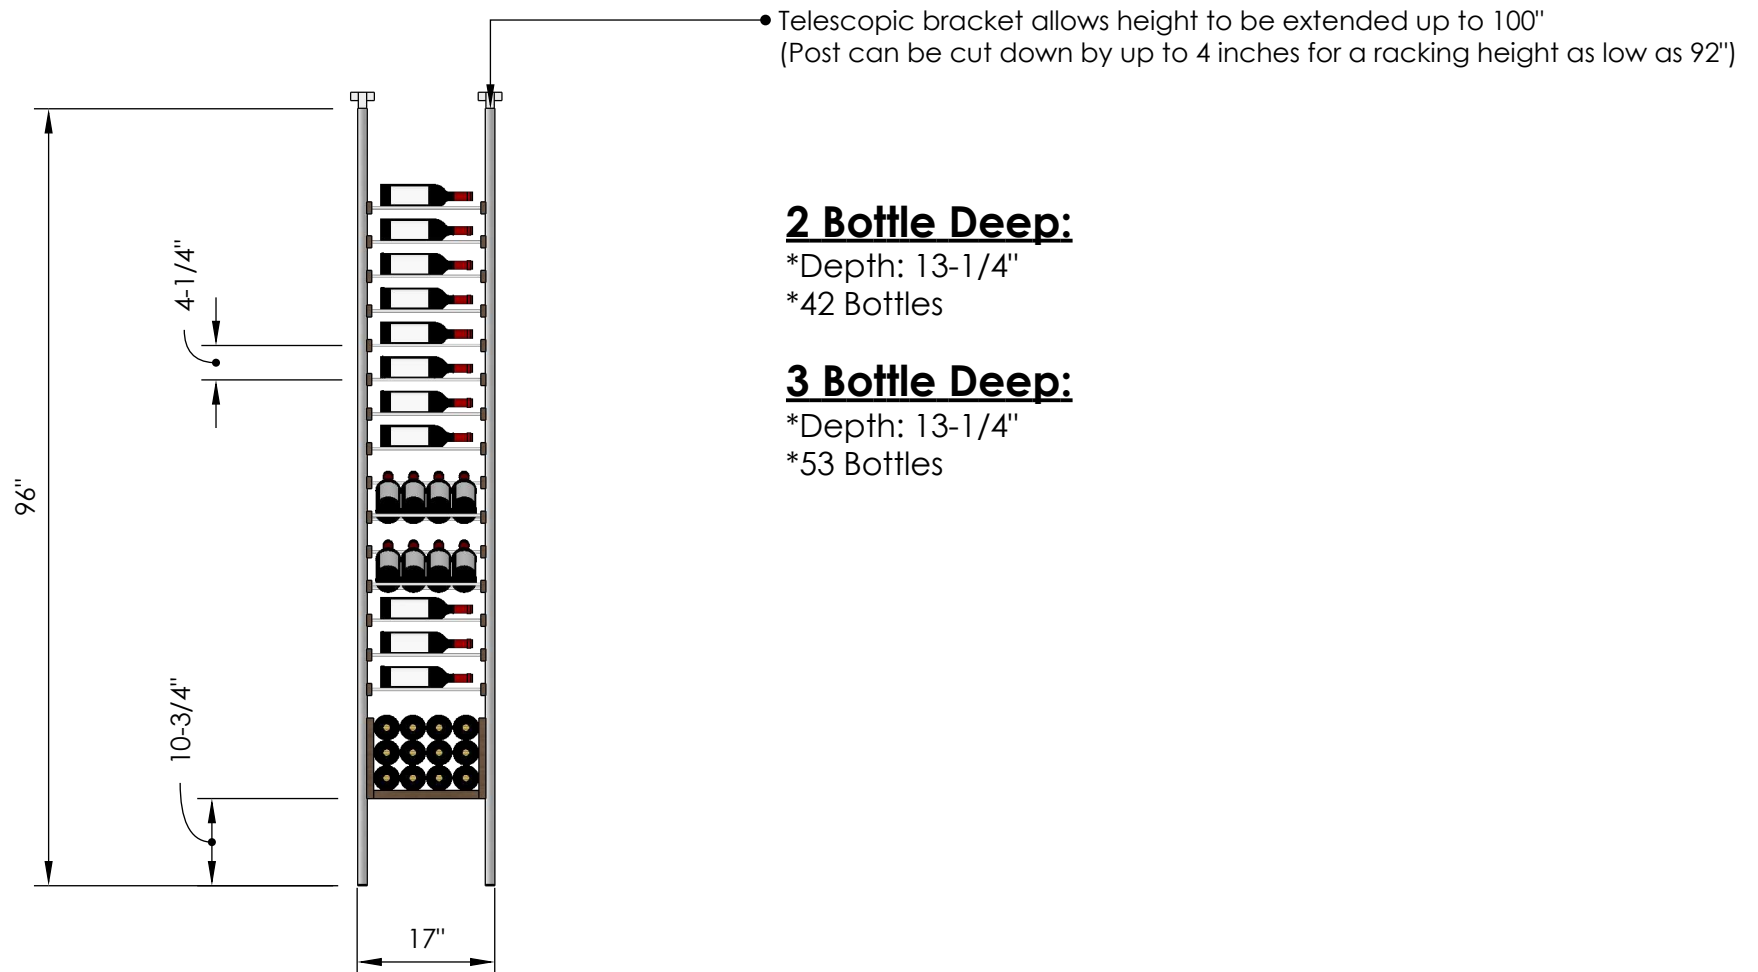

Millesime Racking: All Star- 1 Bottle Wide - 8 Feet Tall

Specification Sheet

Blue Grouse Wine Cellars

604.929.3180

1.888.400.CORK(2675)

Millesime Racking: All Star- 2 Bottle Wide - 8 Feet Tall

Specification Sheet

Blue Grouse Wine Cellars

604.929.3180

1.888.400.CORK(2675)

Millesime Racking: All Star- 3 Bottle Wide - 8 Feet Tall

Specification Sheet

Blue Grouse Wine Cellars

604.929.3180

1.888.400.CORK(2675)

2 Bottle Deep:

*Depth: 13-1/4"

*372 Bottles

3 Bottle Deep:

*Depth: 13-1/4"

*480 Bottles

Blue Grouse Wine Cellars

604.929.3180