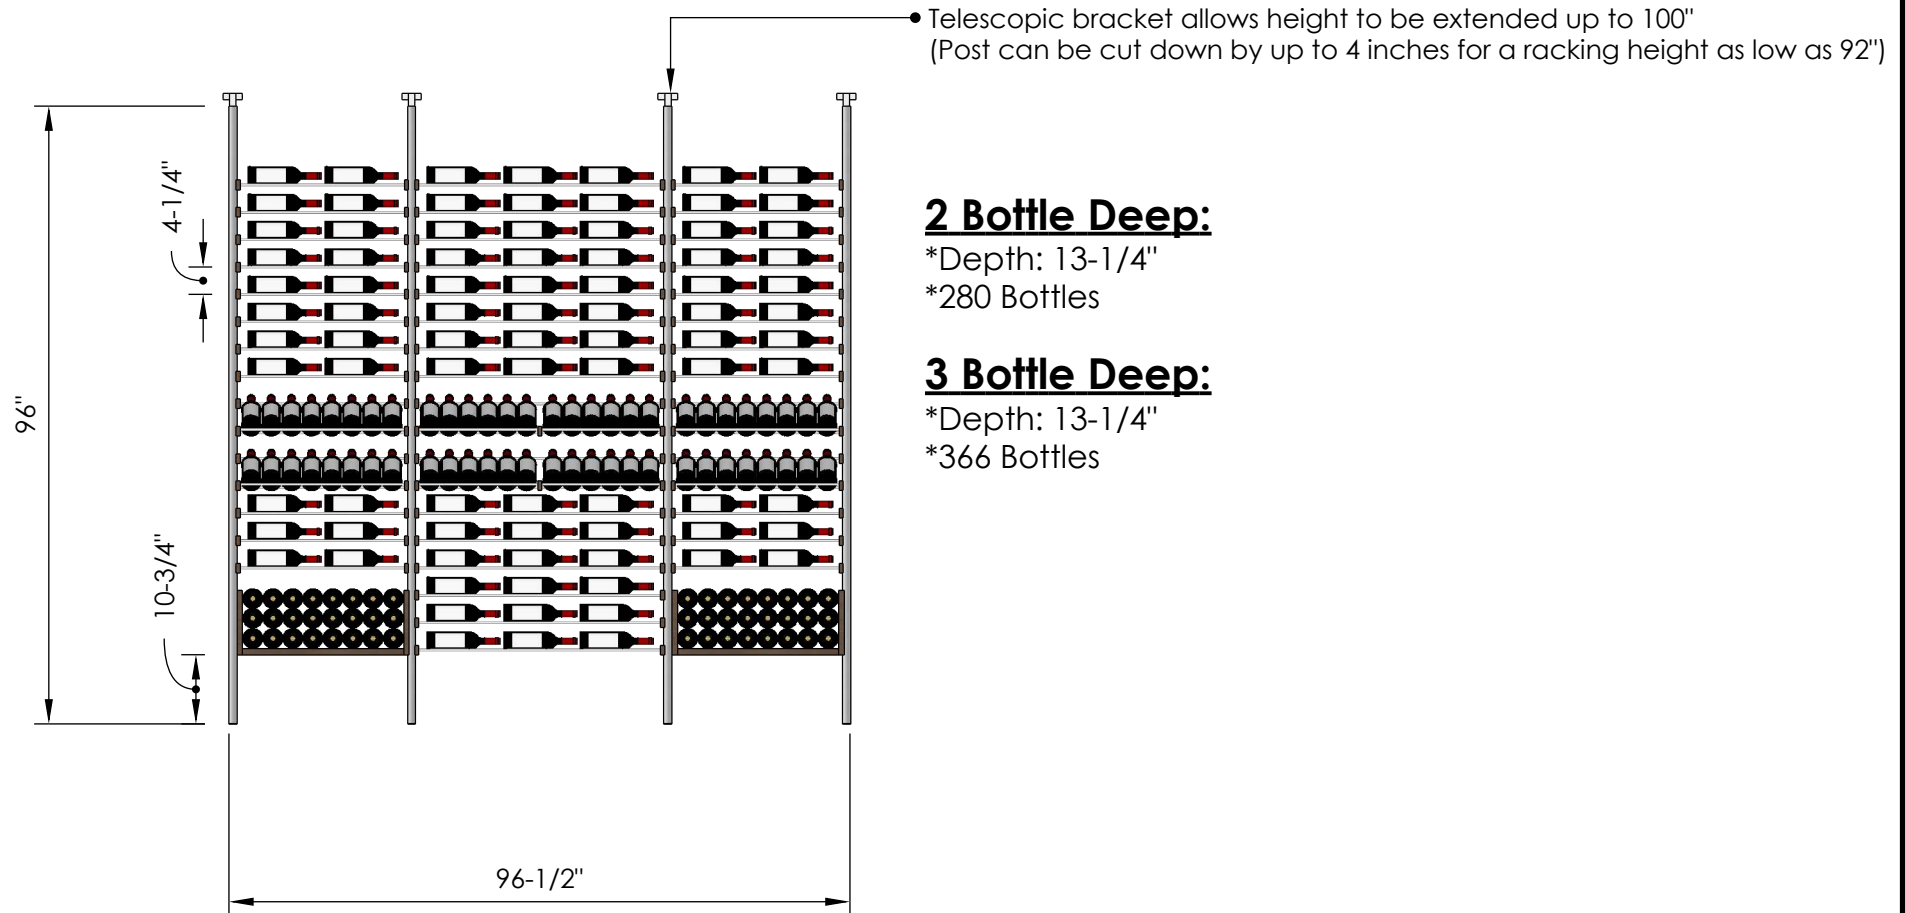

Millesime Racking: All Star- 7 Bottle Wide - 8 Feet Tall

Specification Sheet

Blue Grouse Wine Cellars

604.929.3180

1.888.400.CORK(2675)