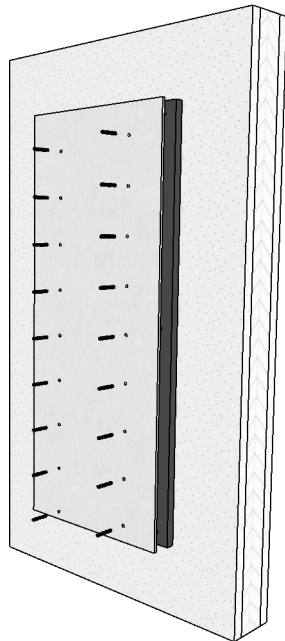

PG. 2 of 4
(panels' hole spacing & installation)

Blue Grouse Wine Cellars

604.929.3180

1.888.400.CORK(2675)

VINdustry Wine Pegs & Panel Kits

Rectangular panel Label View pegs installation

Step 2

Place 18 threaded inserts into the appropriate holes in back panel. Holes may be tight, use rubber mallet (threaded inserts can be placed from either side of the panel, a higher mounting hole on the right means your bottle neck will point right, and vice versa)

Step 2

Mount the back panel using predrilled mounting holes, use a level to ensure level installation (make sure the side of the panel you placed the threaded inserts into is facing the wall)
If using drywall anchors, install them first on the wall in locations corresponding with predrilled mounting holes on the panel

PG. 3 of 4
(installation)

Blue Grouse Wine Cellars

604.929.3180
1.888.400.CORK(2675)

VINdustry Wine Pegs & Panel Kits

Rectangular panel Label View pegs installation

Step 3

Screw bolts into threaded inserts at the top of the panel and fit face panel over (make sure the bolts screw fully into inserts)

Step 4

Screw remaining bolts trough face panel into threaded inserts

Step 5

Screw pegs onto bolts (screw pegs fully onto bolts for a tight fit and strong hold, make sure the peg supporting the neck of the bottle is installed higher than the peg supporting the body of the bottle)