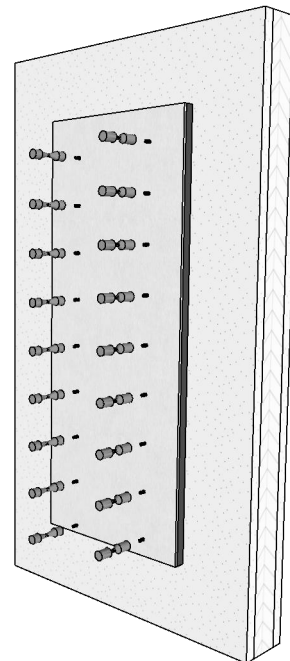

PG. 2 of 4
(panels' hole spacing & installation)

Blue Grouse Wine Cellars

604.929.3180

1.888.400.CORK(2675)

VINdustry Wine Pegs & Panel Kits

Rectangular panel Label View pegs installation

Step 2

Place 18 threaded inserts into the appropriate holes in back panel. Holes may be tight, use rubber mallet (threaded inserts can be placed from either side of the panel, a higher mounting hole on the right means your bottle neck will point right, and vice versa)

Step 2

Mount the back panel using predrilled mounting holes, use a level to ensure level installation (make sure the side of the panel you placed the threaded inserts into is facing the wall)
If using drywall anchors, install them first on the wall in locations corresponding with predrilled mounting holes on the panel

PG. 3 of 4
(installation)

Blue Grouse Wine Cellars

604.929.3180
1.888.400.CORK(2675)

VINdustry Wine Pegs & Panel Kits

Rectangular panel Label View pegs installation

Step 3

Screw bolts into threaded inserts at the top of the panel and fit face panel over (make sure the bolts screw fully into inserts)

Step 4

Screw remaining bolts trough face panel into threaded inserts

Step 5

Screw pegs onto bolts (screw pegs fully onto bolts for a tight fit and strong hold, make sure the peg supporting the neck of the bottle is installed higher than the peg supporting the body of the bottle)