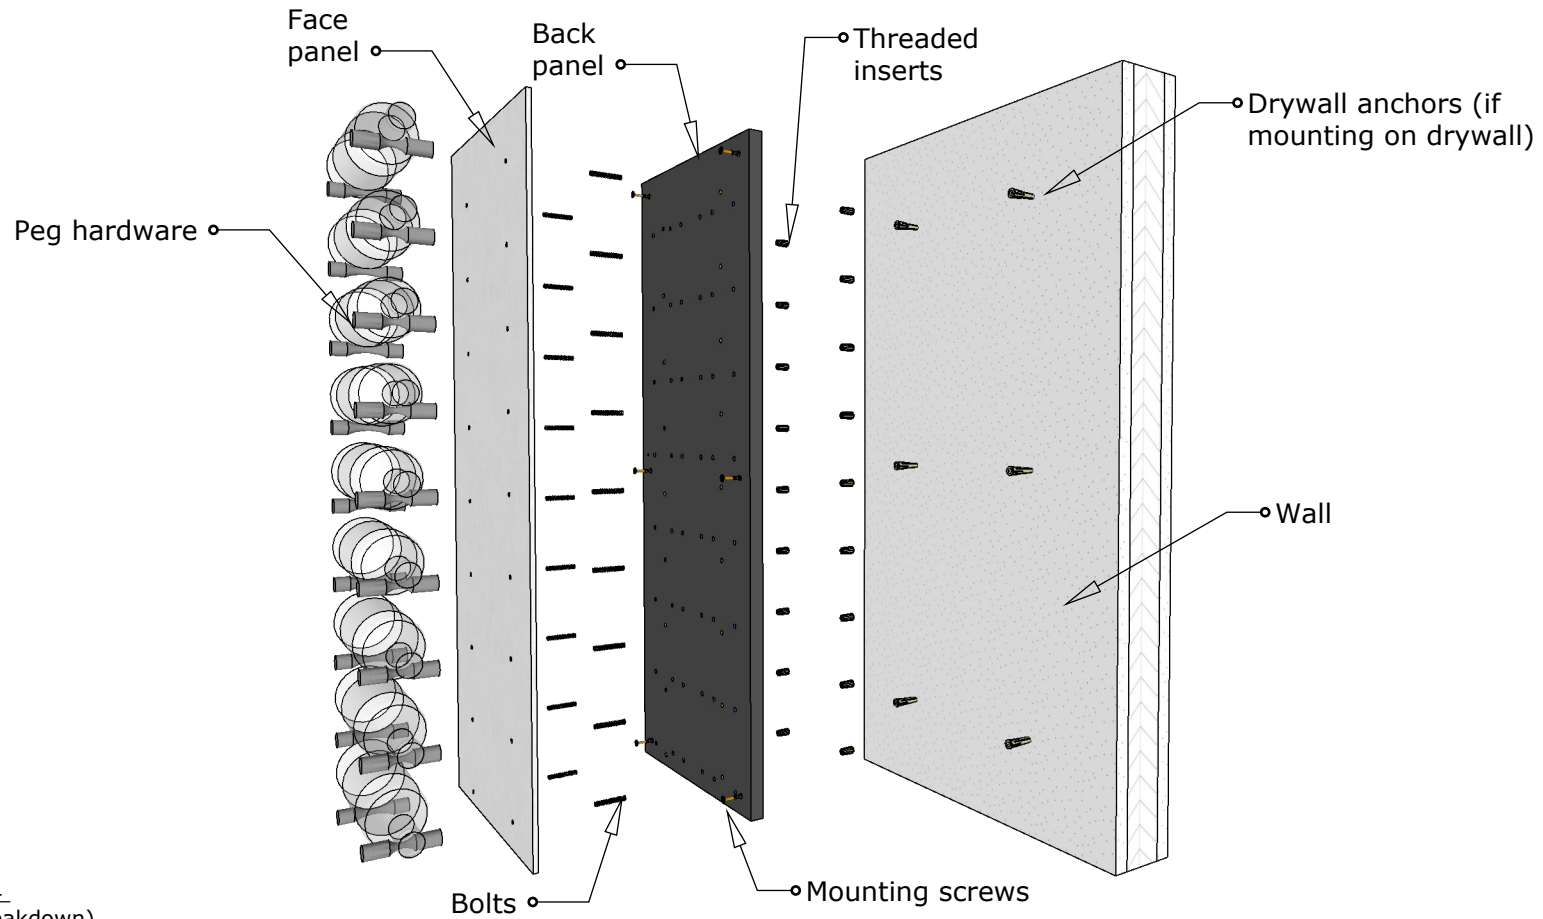

VINdustry Wine Pegs & Panel Kits

Rectangular panel Label View pegs installation

PG. 1 of 4
(parts breakdown)

Blue Grouse Wine Cellars

604.929.3180
1.888.400.CORK(2675)

VINdustry Wine Pegs & Panel Kits

Rectangular panel Label View pegs installation

You may receive either of the below backer panels in your kit

Step 1

Locate 18 holes for label forward pegs as shown in yellow with spacing indicated

BACKER PANEL 2

Step 1

Locate 18 holes for label forward pegs as shown in yellow with same spacing as indicated on panel 1

PG. 2 of 4
(panels' hole spacing & installation)

Blue Grouse Wine Cellars

604.929.3180

1.888.400.CORK(2675)

VINdustry Wine Pegs & Panel Kits

Rectangular panel Label View pegs installation

Step 2

Place 18 threaded inserts into the appropriate holes in back panel. Holes may be tight, use rubber mallet (threaded inserts can be placed from either side of the panel, a higher mounting hole on the right means your bottle neck will point right, and vice versa)

Step 2

Mount the back panel using predrilled mounting holes, use a level to ensure level installation (make sure the side of the panel you placed the threaded inserts into is facing the wall)
If using drywall anchors, install them first on the wall in locations corresponding with predrilled mounting holes on the panel