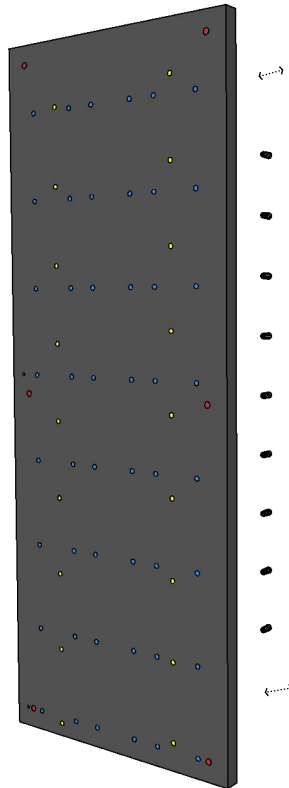

You may receive either of the below backer panels in your kit

Step 1

Locate 18 holes for label forward pegs as shown in yellow with spacing indicated

BACKER PANEL 2

Step 1

Locate 18 holes for label forward pegs as shown in yellow with same spacing as indicated on panel 1

PG. 2 of 4
(panels' hole spacing & installation)

Blue Grouse Wine Cellars

604.929.3180

1.888.400.CORK(2675)

VINdustry Wine Pegs & Panel Kits

Rectangular panel Label View pegs installation

Step 2

Place 18 threaded inserts into the appropriate holes in back panel. Holes may be tight, use rubber mallet (threaded inserts can be placed from either side of the panel, a higher mounting hole on the right means your bottle neck will point right, and vice versa)

Step 2

Mount the back panel using predrilled mounting holes, use a level to ensure level installation (make sure the side of the panel you placed the threaded inserts into is facing the wall)
If using drywall anchors, install them first on the wall in locations corresponding with predrilled mounting holes on the panel

PG. 3 of 4
(installation)

Blue Grouse Wine Cellars

604.929.3180
1.888.400.CORK(2675)

VINdustry Wine Pegs & Panel Kits

Rectangular panel Label View pegs installation

Step 3

Screw bolts into threaded inserts at the top of the panel and fit face panel over (make sure the bolts screw fully into inserts)