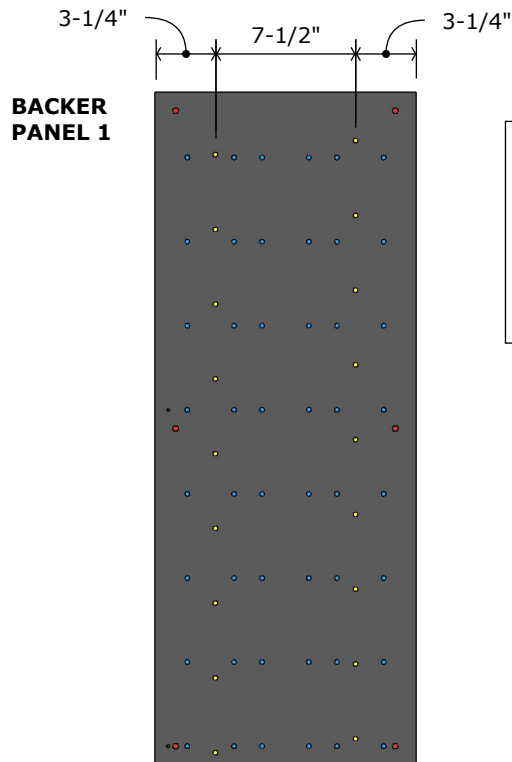

VINdustry Wine Pegs & Panel Kits

Rectangular panel Label View pegs installation

PG. 1 of 4
(parts breakdown)

Blue Grouse Wine Cellars

604.929.3180
1.888.400.CORK(2675)

VINdustry Wine Pegs & Panel Kits

Rectangular panel Label View pegs installation

You may receive either of the below backer panels in your kit

Step 1

Locate 18 holes for label forward pegs as shown in yellow with spacing indicated

BACKER PANEL 2

Step 1

Locate 18 holes for label forward pegs as shown in yellow with same spacing as indicated on panel 1

PG. 2 of 4
(panels' hole spacing & installation)

Blue Grouse Wine Cellars

604.929.3180

1.888.400.CORK(2675)

VINdustry Wine Pegs & Panel Kits

Rectangular panel Label View pegs installation

Step 2

Place 18 threaded inserts into the appropriate holes in back panel. Holes may be tight, use rubber mallet (threaded inserts can be placed from either side of the panel, a higher mounting hole on the right means your bottle neck will point right, and vice versa)