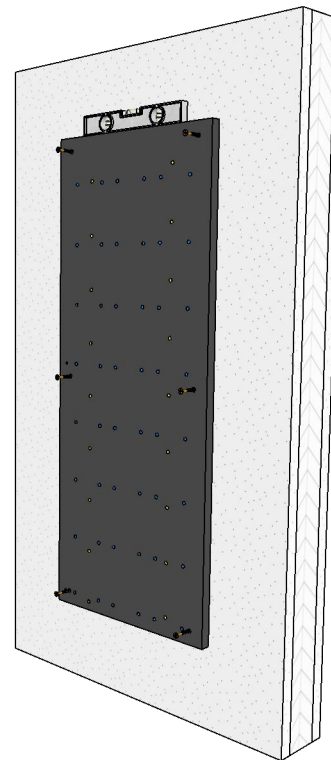

You may receive either of the below backer panels in your kit

Step 1

Locate 18 holes for label forward pegs as shown in yellow with spacing indicated

BACKER PANEL 2

Step 1

Locate 18 holes for label forward pegs as shown in yellow with same spacing as indicated on panel 1

PG. 2 of 4
(panels' hole spacing & installation)

Blue Grouse Wine Cellars

604.929.3180

1.888.400.CORK(2675)

VINdustry Wine Pegs & Panel Kits

Rectangular panel Label View pegs installation

Step 2

Place 18 threaded inserts into the appropriate holes in back panel. Holes may be tight, use rubber mallet (threaded inserts can be placed from either side of the panel, a higher mounting hole on the right means your bottle neck will point right, and vice versa)

Step 2

Mount the back panel using predrilled mounting holes, use a level to ensure level installation (make sure the side of the panel you placed the threaded inserts into is facing the wall)
If using drywall anchors, install them first on the wall in locations corresponding with predrilled mounting holes on the panel

PG. 3 of 4
(installation)

Blue Grouse Wine Cellars

604.929.3180
1.888.400.CORK(2675)

VINdustry Wine Pegs & Panel Kits

Rectangular panel Label View pegs installation

Step 3

Screw bolts into threaded inserts at the top of the panel and fit face panel over (make sure the bolts screw fully into inserts)