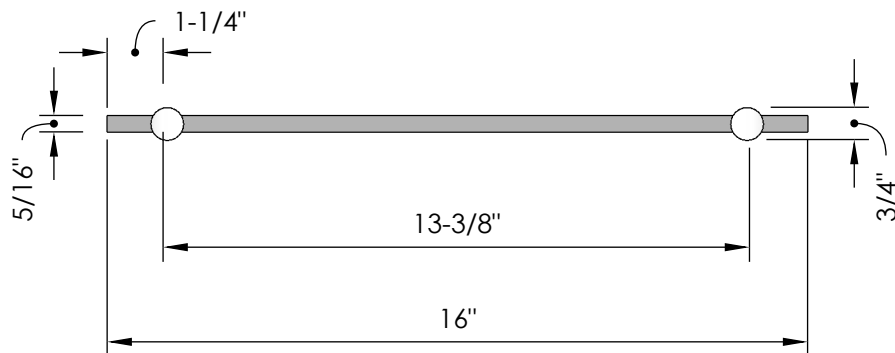

Float Racking: Glass Shelf & Clip Hardware - Install Option 1

Specification Sheet

Perspective

Plan View

Elevation A

Elevation B

Blue Grouse Wine Cellars

604.929.3180

1.888.400.CORK(2675)

Float Racking: Glass Shelf & Clip Hardware - Install Option 2

Specification Sheet

Perspective

Plan View

Elevation A

Elevation B

Blue Grouse Wine Cellars