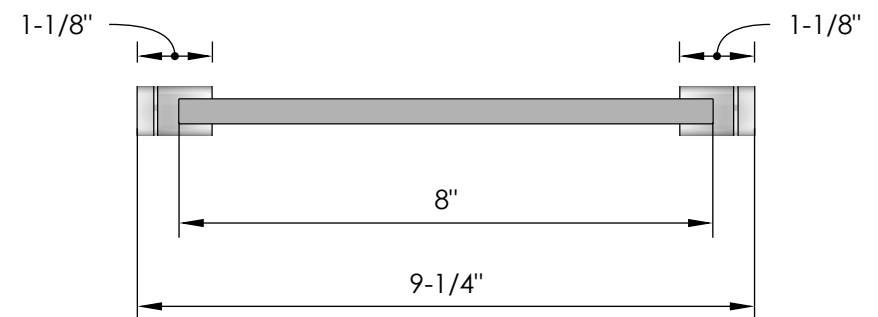

Float Racking: Glass Shelf & Clip Hardware - Install Option 1

Specification Sheet

Perspective

Plan View

Elevation A

Elevation B

Blue Grouse Wine Cellars

604.929.3180

1.888.400.CORK(2675)

Float Racking: Glass Shelf & Clip Hardware - Install Option 2

Specification Sheet

Perspective

Plan View

Elevation A

Elevation B

Blue Grouse Wine Cellars