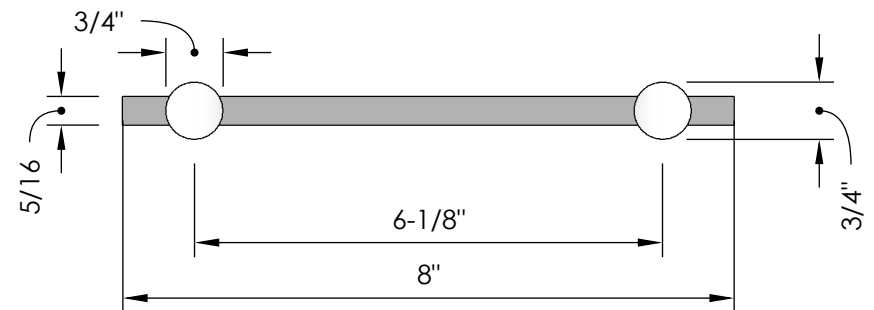

1.888.400.CORK(2675)

Float Racking: Glass Shelf & Clip Hardware - Install Option 2

Specification Sheet

Perspective

Plan View

Elevation A

Elevation B

Blue Grouse Wine Cellars