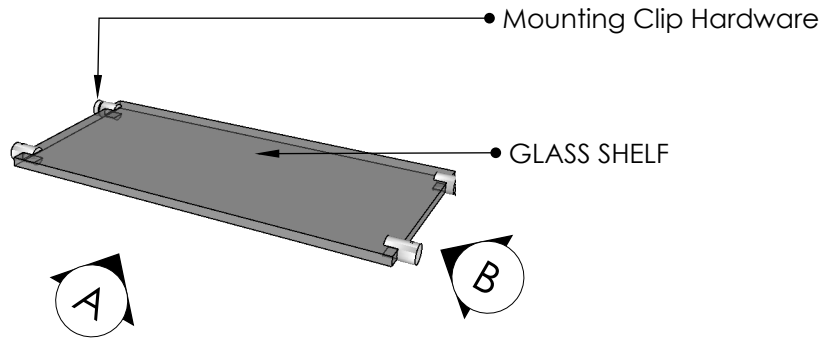

Float Racking: Glass Shelf & Clip Hardware - Install Option 1

Specification Sheet

Perspective

Plan View

Elevation A

Elevation B

Blue Grouse Wine Cellars

604.929.3180

1.888.400.CORK(2675)

Float Racking: Glass Shelf & Clip Hardware - Install Option 2

Specification Sheet

Perspective

Plan View

Elevation A

Elevation B

Blue Grouse Wine Cellars