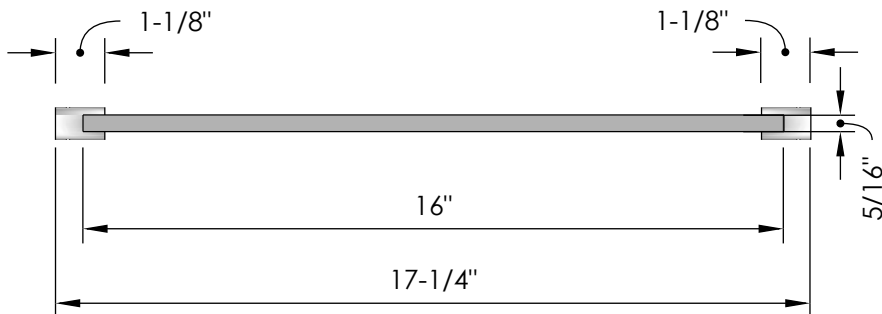

Float Racking: Glass Shelf & Clip Hardware - Install Option 1

Specification Sheet

Perspective

Plan View

Elevation A

Elevation B

Blue Grouse Wine Cellars

604.929.3180

1.888.400.CORK(2675)

Float Racking: Glass Shelf & Clip Hardware - Install Option 2

Specification Sheet

Perspective

Plan View

Elevation A

Elevation B

Blue Grouse Wine Cellars