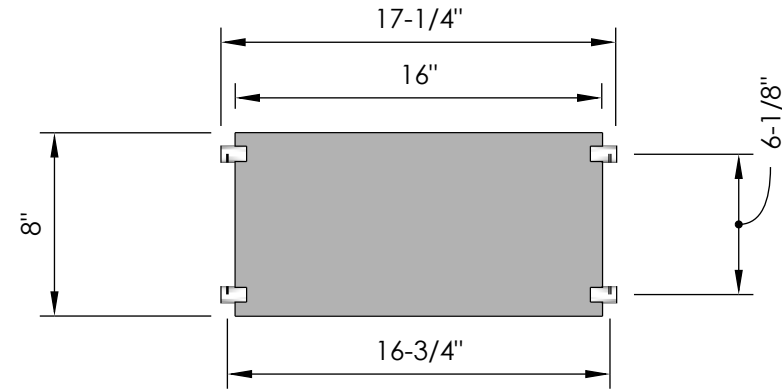

1.888.400.CORK(2675)

Float Racking: Glass Shelf & Clip Hardware - Install Option 2

Specification Sheet

Perspective

Plan View

Elevation A

Elevation B

Blue Grouse Wine Cellars