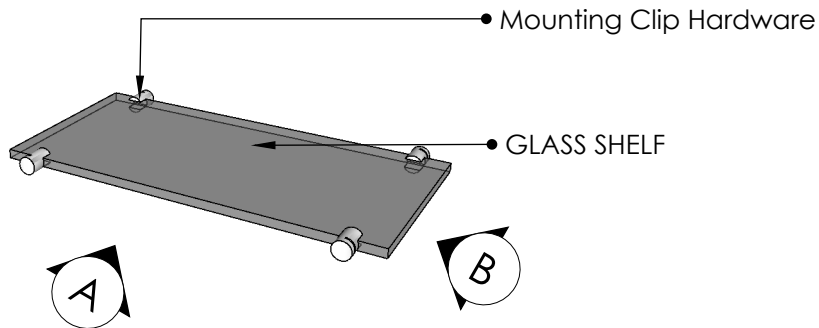

Float Racking: Glass Shelf & Clip Hardware - Install Option 1

Specification Sheet

Perspective

Plan View

Elevation A

Elevation B

Blue Grouse Wine Cellars

604.929.3180

1.888.400.CORK(2675)

Float Racking: Glass Shelf & Clip Hardware - Install Option 2

Specification Sheet

Perspective

Plan View

Elevation A

Elevation B

Blue Grouse Wine Cellars