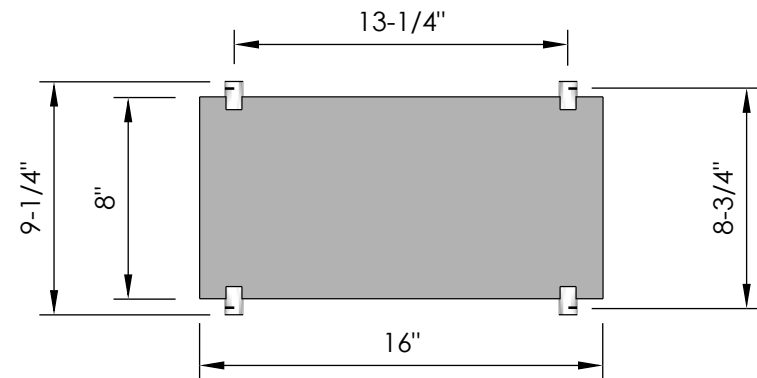

Float Racking: Glass Shelf & Clip Hardware - Install Option 1

Specification Sheet

Perspective

Plan View

Elevation A

Elevation B

Blue Grouse Wine Cellars

604.929.3180

1.888.400.CORK(2675)

Float Racking: Glass Shelf & Clip Hardware - Install Option 2

Specification Sheet

Perspective

Plan View

Elevation A

Elevation B

Blue Grouse Wine Cellars