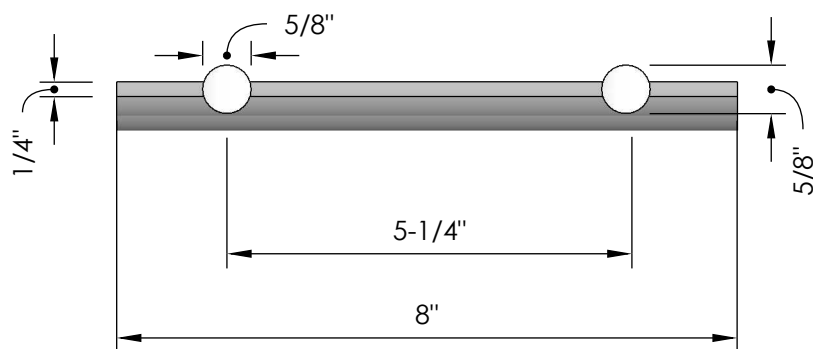

Float Racking: Double Glass Cradle & Clip Hardware

Specification Sheet

Perspective

Plan View

Elevation A

Elevation B

Blue Grouse Wine Cellars

604.929.3180