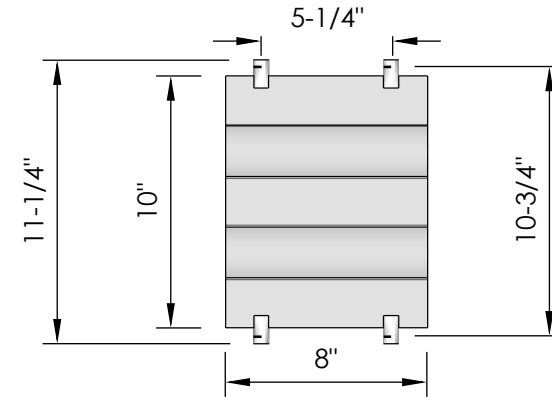

Float Racking: Double Glass Cradle & Clip Hardware

Specification Sheet

Perspective

Plan View

Elevation A

Elevation B

Blue Grouse Wine Cellars

604.929.3180