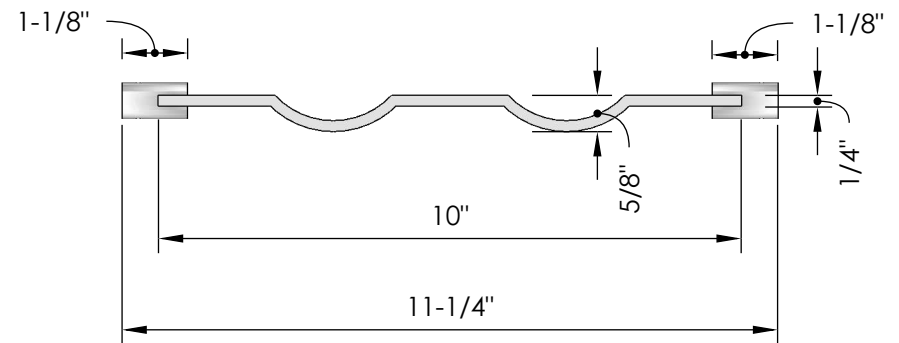

Float Racking: Double Glass Cradle & Clip Hardware

Specification Sheet

Perspective

Plan View

Elevation A

Elevation B

Blue Grouse Wine Cellars

604.929.3180