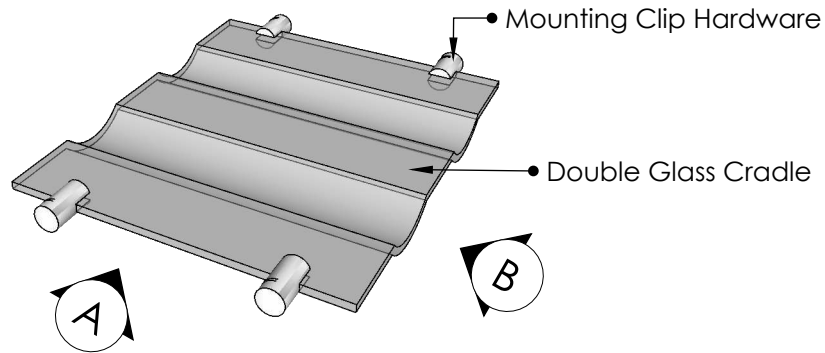

Float Racking: Double Glass Cradle & Clip Hardware

Specification Sheet

Perspective

Plan View

Elevation A

Elevation B

Blue Grouse Wine Cellars

604.929.3180