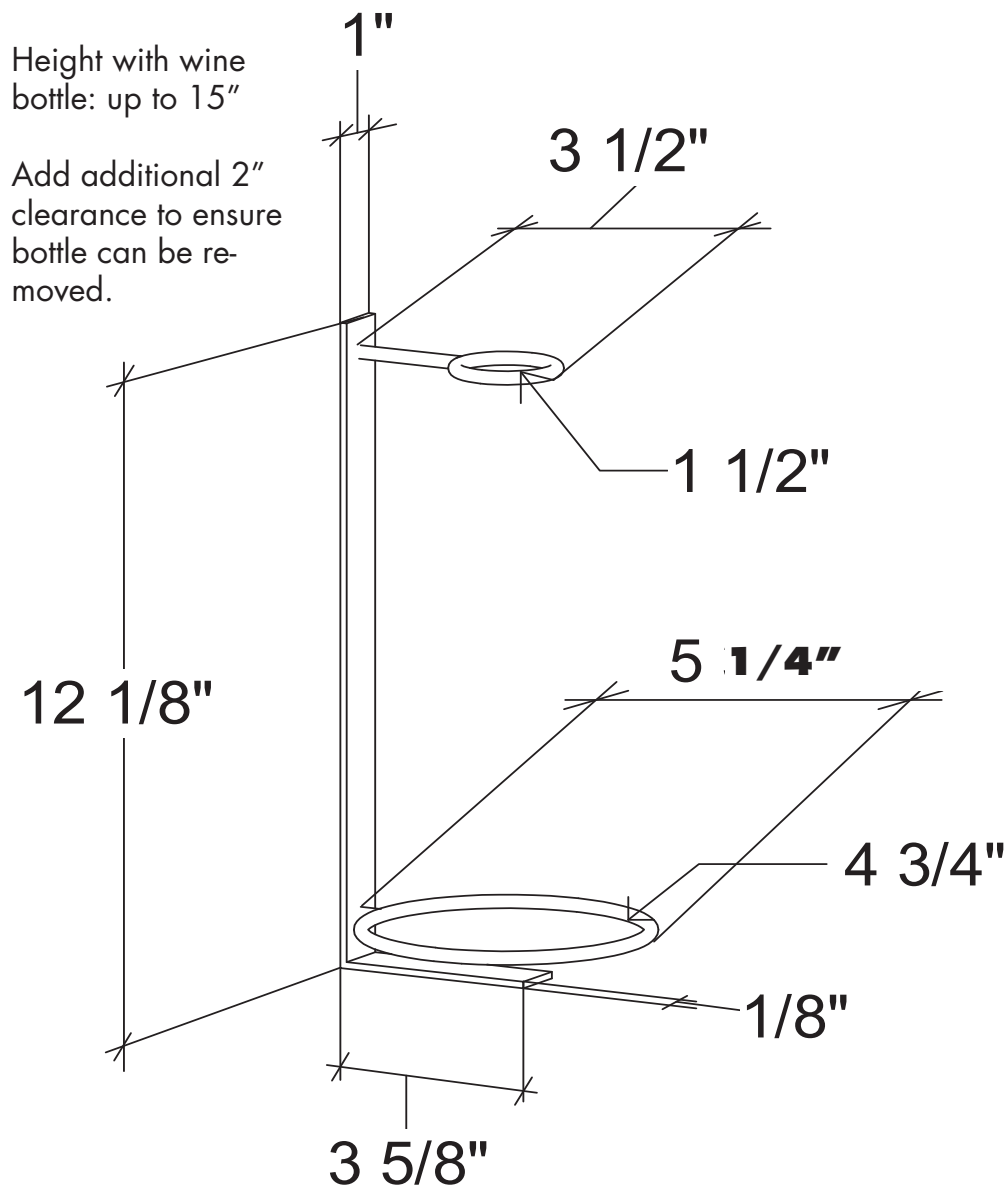

W Series Perch Magnum

Spec sheet for FCF-MPERCH, 1- bottle vertical wine rack

VINTAGEVIEW®
MOVING WINE STORAGE FORWARD