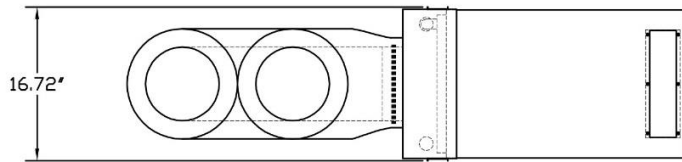

As Ducted Cut Sheets

6200VS
8200VS

6200/8200VS FULLY DUCTED INSTALLATION OPTION B MIN/MAX OVERALL DIMENSIONS

1843_FRDB_R00

877.726.8496
www.cellarpro.com

Vs 8/26/16

As Ducted Cut Sheets

6200VS
8200VS

6200/8200VS FRONT DUCTED INSTALLATION MIN/MAX OVERALL DIMENSIONS

1843_DF_R00

As Ducted Cut Sheets

6200VS
8200VS

CONDENSER DUCTING OPTION 1

CONDENSER DUCTING OPTION 2

6200/8200VS REAR DUCTED INSTALLATION MIN/MAX OVERALL DIMENSIONS

1843_DR_R00

877.726.8496
www.cellarpro.com

Vs 8/26/16

As Ducted Cut Sheets

6200VS
8200VS

6200/8200VS FULLY DUCTED INSTALLATION OPTION A MIN/MAX OVERALL DIMENSIONS

1843_FRDA_R00

877.726.8496
www.cellarpro.com