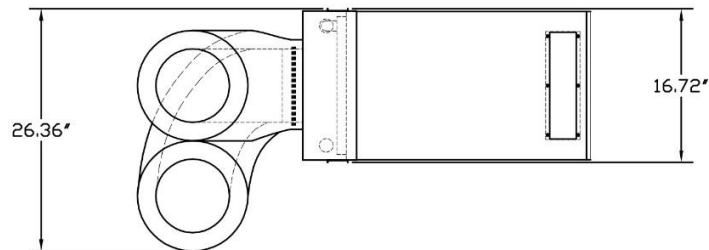

As Ducted Cut Sheets

6200VS
8200VS

6200/8200VS FULLY DUCTED INSTALLATION OPTION B MIN/MAX OVERALL DIMENSIONS

1843_FRDB_R00

877.726.8496
www.cellarpro.com

Vs 8/26/16

As Ducted Cut Sheets

6200VS
8200VS

6200/8200VS FRONT DUCTED INSTALLATION MIN/MAX OVERALL DIMENSIONS

1843_DF_R00

As Ducted Cut Sheets

6200VS
8200VS

CONDENSER DUCTING OPTION 1

CONDENSER DUCTING OPTION 2

6200/8200VS REAR DUCTED INSTALLATION MIN/MAX OVERALL DIMENSIONS

1843_DR_R00

877.726.8496
www.cellarpro.com

Vs 8/26/16

As Ducted Cut Sheets

6200VS
8200VS

6200/8200VS FULLY DUCTED INSTALLATION OPTION A MIN/MAX OVERALL DIMENSIONS

1843_FRDA_R00

877.726.8496
www.cellarpro.com