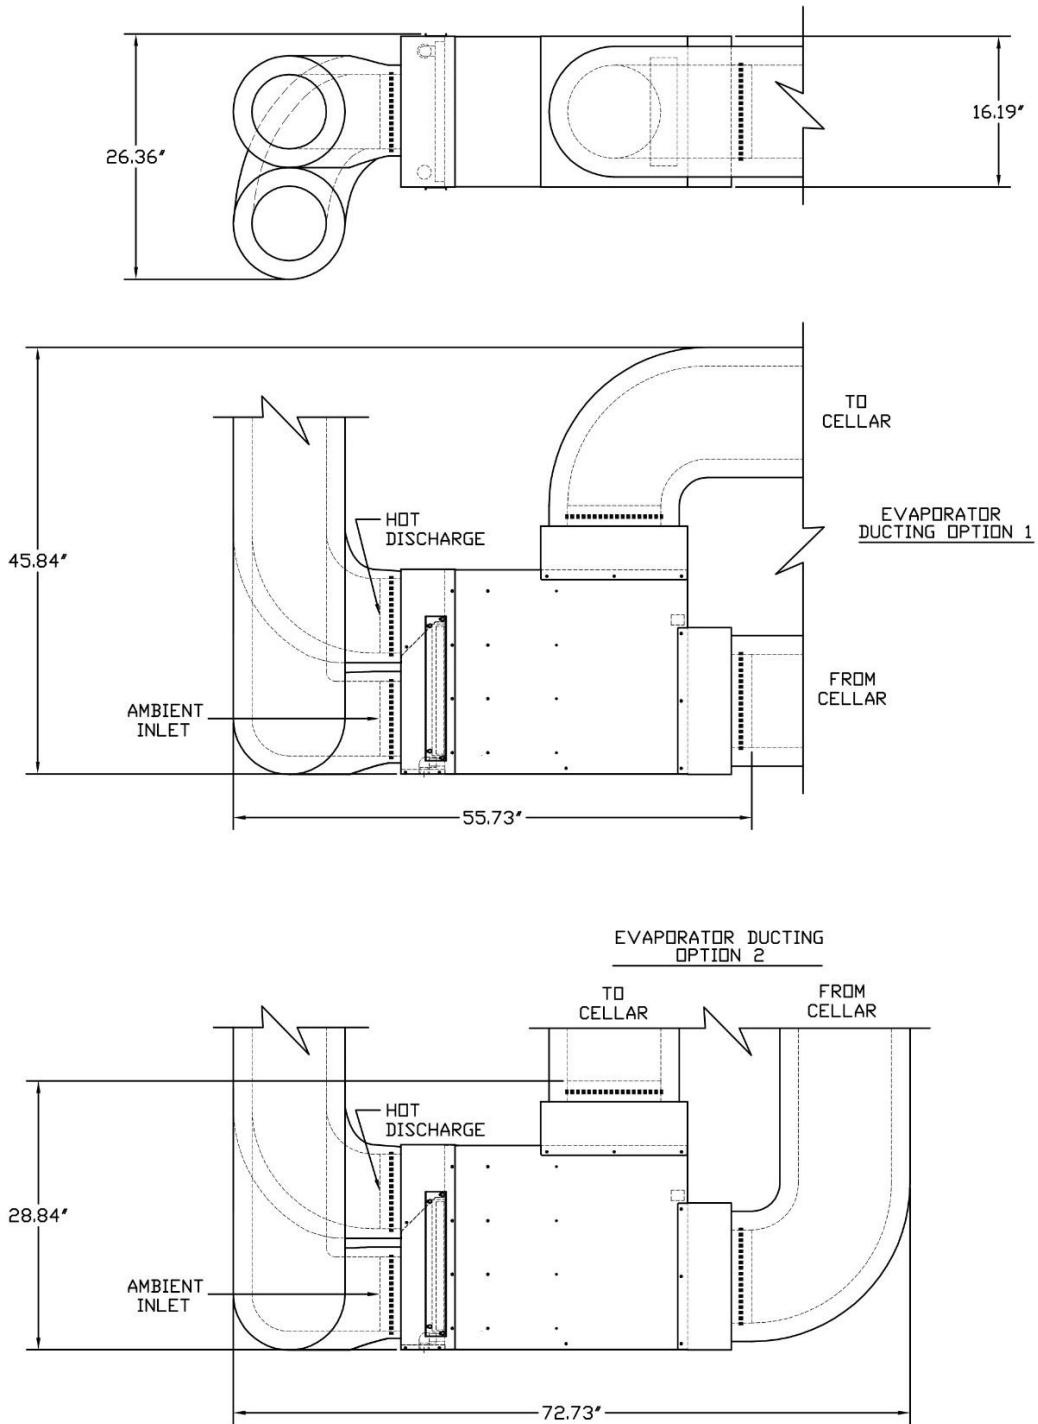

As Ducted Cut Sheets

6200VS
8200VS

6200/8200VS FULLY DUCTED INSTALLATION OPTION B MIN/MAX OVERALL DIMENSIONS

1843_FRDB_R00

877.726.8496
www.cellarpro.com

Vs 8/26/16

As Ducted Cut Sheets

6200VS
8200VS

6200/8200VS FRONT DUCTED INSTALLATION MIN/MAX OVERALL DIMENSIONS

1843_DF_R00

As Ducted Cut Sheets

6200VS
8200VS

CONDENSER DUCTING OPTION 1

CONDENSER DUCTING OPTION 2

6200/8200VS REAR DUCTED INSTALLATION MIN/MAX OVERALL DIMENSIONS

1843_DR_R00

877.726.8496
www.cellarpro.com

Vs 8/26/16

As Ducted Cut Sheets

6200VS
8200VS

6200/8200VS FULLY DUCTED INSTALLATION OPTION A MIN/MAX OVERALL DIMENSIONS

1843_FRDA_R00

877.726.8496
www.cellarpro.com