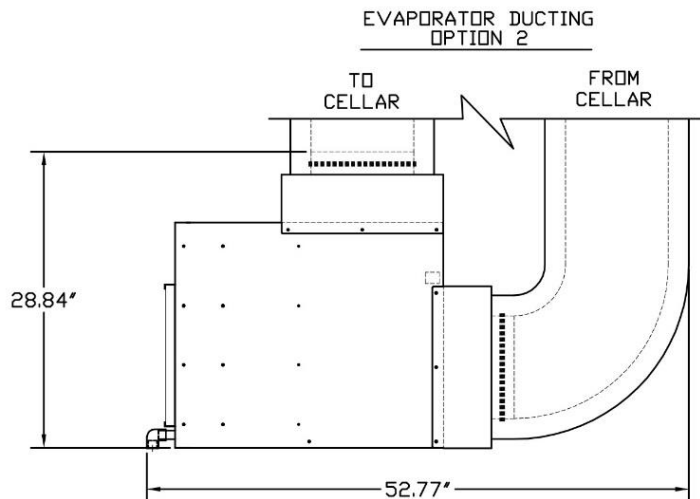

As Ducted Cut Sheets

6200VS
8200VS

6200/8200VS FULLY DUCTED INSTALLATION OPTION B MIN/MAX OVERALL DIMENSIONS

1843_FRDB_R00

877.726.8496
www.cellarpro.com

Vs 8/26/16

As Ducted Cut Sheets

6200VS
8200VS

6200/8200VS FRONT DUCTED INSTALLATION MIN/MAX OVERALL DIMENSIONS

1843_DF_R00

As Ducted Cut Sheets

6200VS
8200VS

CONDENSER DUCTING OPTION 1

CONDENSER DUCTING OPTION 2

6200/8200VS REAR DUCTED INSTALLATION MIN/MAX OVERALL DIMENSIONS

1843_DR_R00

877.726.8496
www.cellarpro.com

Vs 8/26/16

As Ducted Cut Sheets

6200VS
8200VS

6200/8200VS FULLY DUCTED INSTALLATION OPTION A MIN/MAX OVERALL DIMENSIONS

1843_FRDA_R00

877.726.8496
www.cellarpro.com