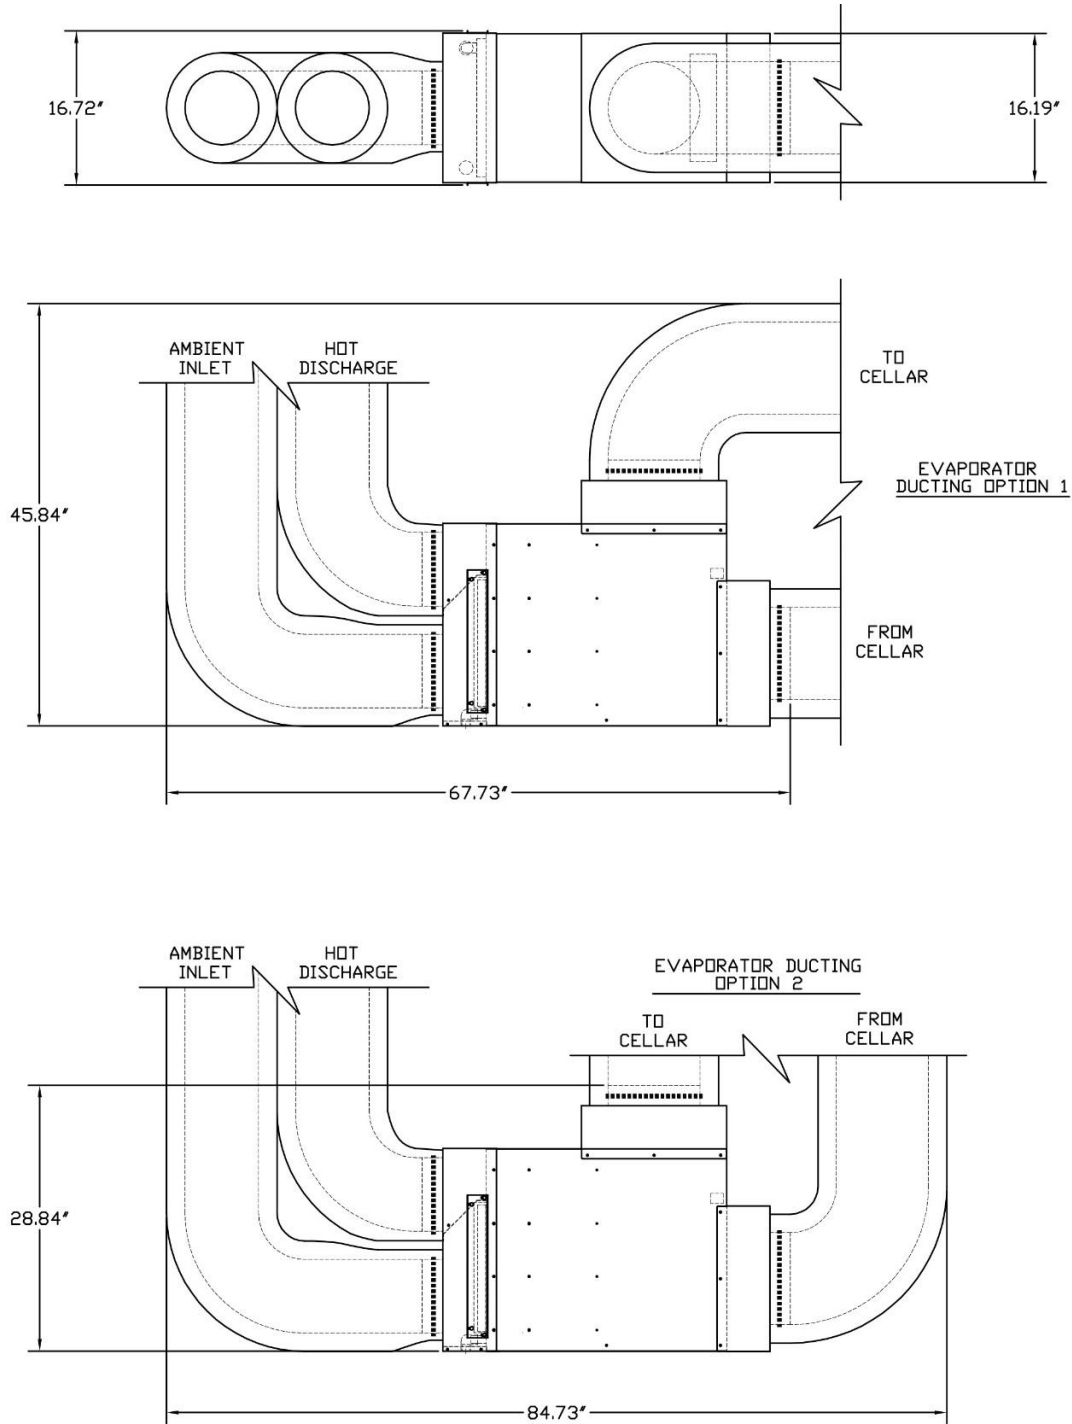

1843_DR_R00

877.726.8496
www.cellarpro.com

Vs 8/26/16

As Ducted Cut Sheets

6200VS
8200VS

6200/8200VS FULLY DUCTED INSTALLATION OPTION A MIN/MAX OVERALL DIMENSIONS

1843_FRDA_R00

877.726.8496
www.cellarpro.com