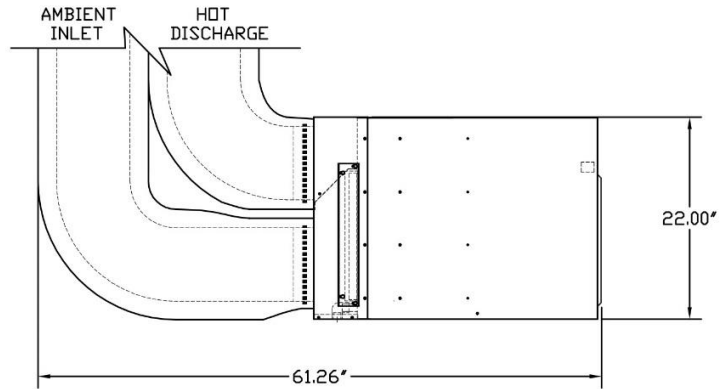

As Ducted Cut Sheets

6200VS
8200VS

6200/8200VS FULLY DUCTED INSTALLATION OPTION B MIN/MAX OVERALL DIMENSIONS

1843_FRDB_R00

877.726.8496
www.cellarpro.com

Vs 8/26/16

As Ducted Cut Sheets

6200VS
8200VS

6200/8200VS FRONT DUCTED INSTALLATION MIN/MAX OVERALL DIMENSIONS

1843_DF_R00

As Ducted Cut Sheets

6200VS
8200VS

CONDENSER DUCTING OPTION 1

CONDENSER DUCTING OPTION 2

6200/8200VS REAR DUCTED INSTALLATION MIN/MAX OVERALL DIMENSIONS

1843_DR_R00

877.726.8496
www.cellarpro.com

Vs 8/26/16

As Ducted Cut Sheets

6200VS
8200VS

6200/8200VS FULLY DUCTED INSTALLATION OPTION A MIN/MAX OVERALL DIMENSIONS

1843_FRDA_R00

877.726.8496
www.cellarpro.com