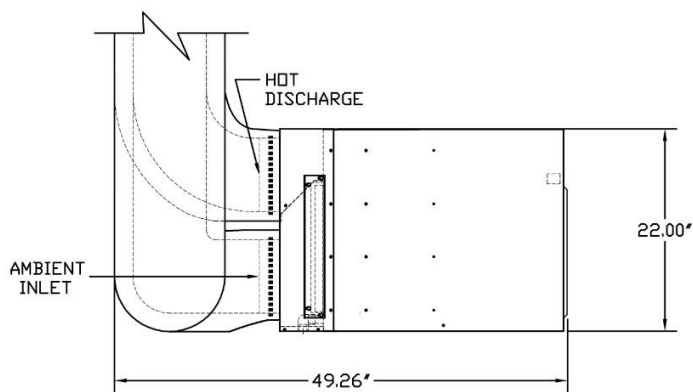

6200/8200VS FRONT DUCTED INSTALLATION MIN/MAX OVERALL DIMENSIONS

1843_DF_R00

As Ducted Cut Sheets

6200VS
8200VS

CONDENSER DUCTING OPTION 1

CONDENSER DUCTING OPTION 2

6200/8200VS REAR DUCTED INSTALLATION MIN/MAX OVERALL DIMENSIONS

1843_DR_R00

877.726.8496
www.cellarpro.com

Vs 8/26/16

As Ducted Cut Sheets

6200VS
8200VS

6200/8200VS FULLY DUCTED INSTALLATION OPTION A MIN/MAX OVERALL DIMENSIONS

1843_FRDA_R00

877.726.8496
www.cellarpro.com