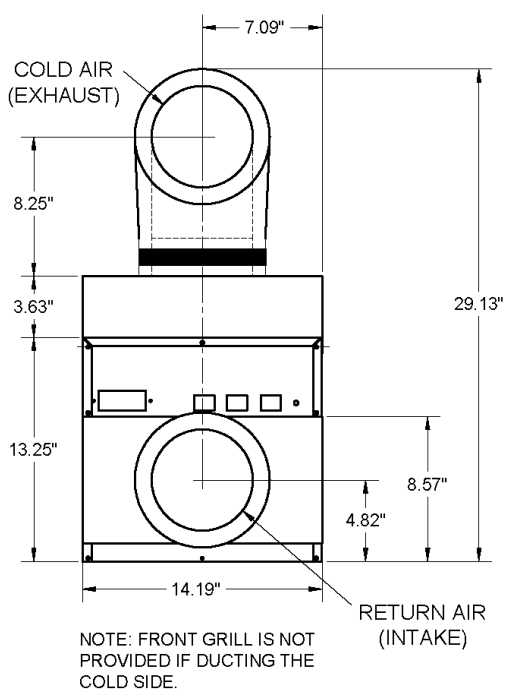

Cut Sheet As Ducted

2000VS
Series

2164C_R00