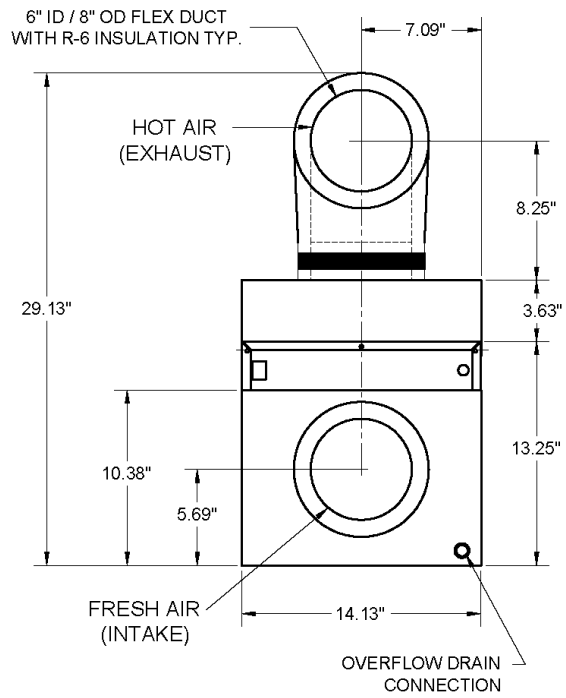

Cut Sheet As Ducted

2000VS
Series

2164C_R00