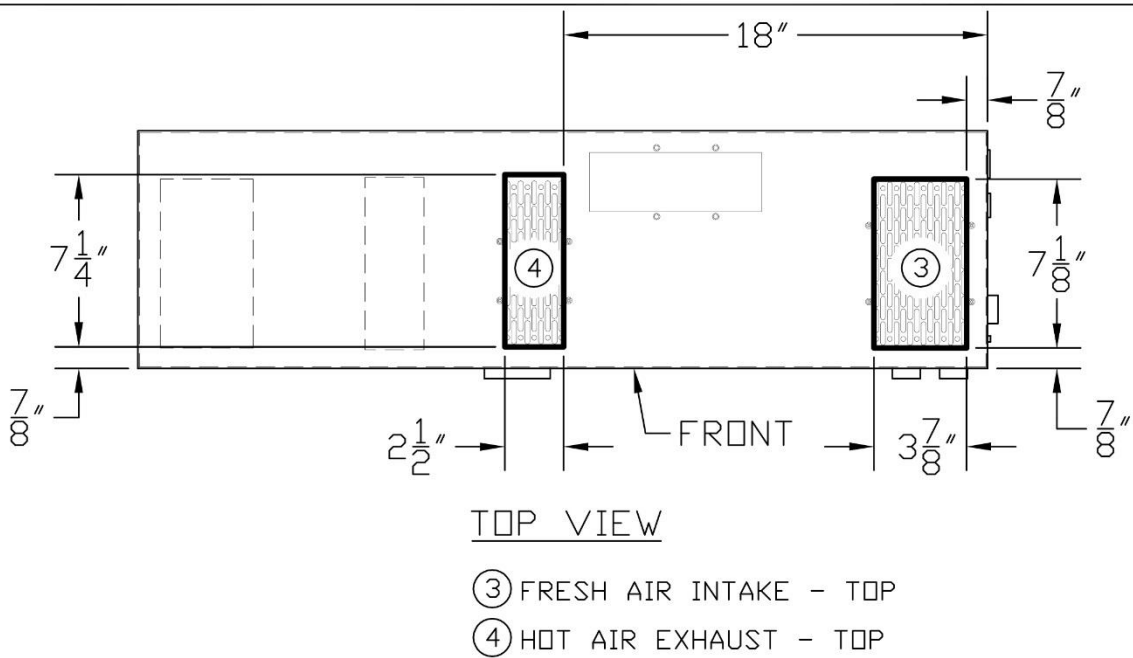

1800H ABOVE CELLAR COLD AIR CUTOUT DIMENSIONS

1800H INSIDE CELLAR HOT AIR CUTOUT DIMENSIONS

2127E\_R01