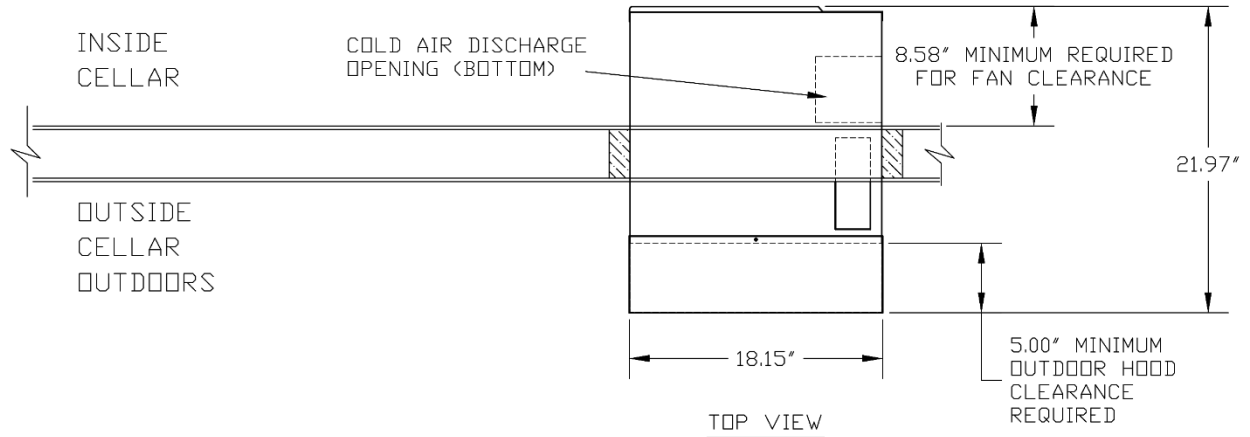

Outdoor Hood Installation

1800XTSx

RIGHT SIDE VIEW

REAR VIEW