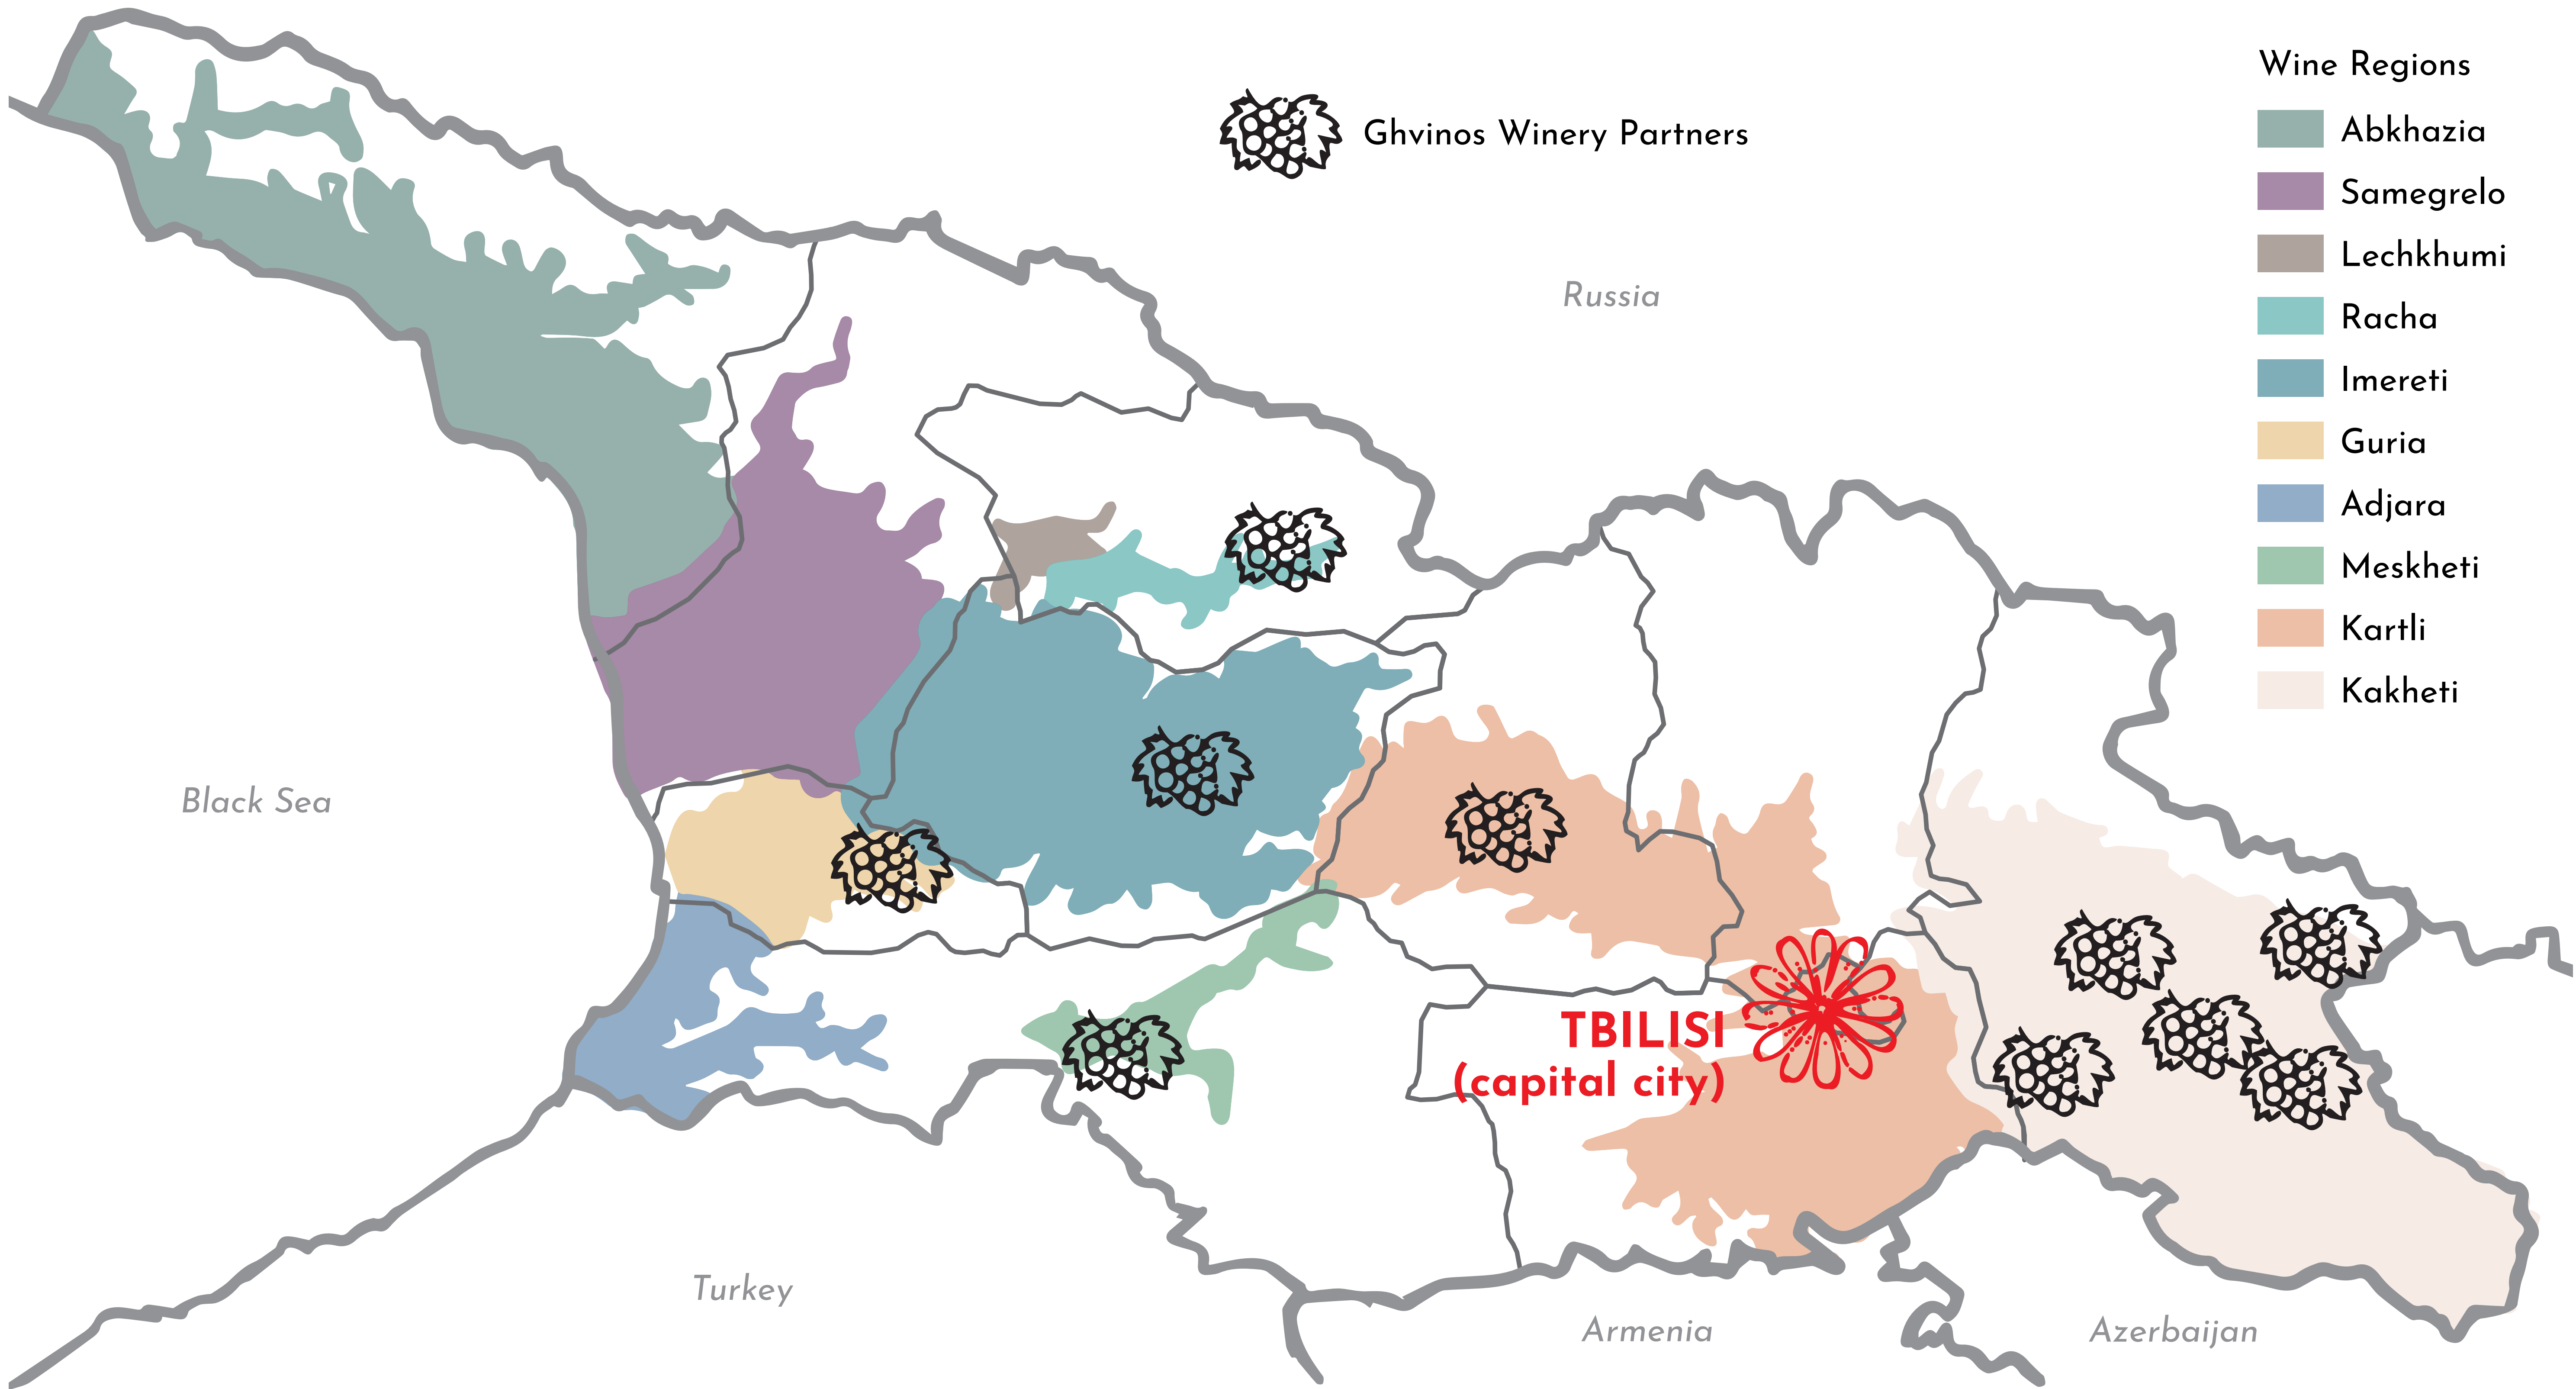

Map of Georgia

Wine Regions

- Abkhazia
- Samegrelo
- Lechkumi
- Racha
- Imereti
- Guria
- Adjara
- Meskhети
- Kartli
- Kakheti

Ghvinos Winery Partners

Russia

Black Sea

Turkey

Armenia

Azerbaijan

TBILISI
(capital city)