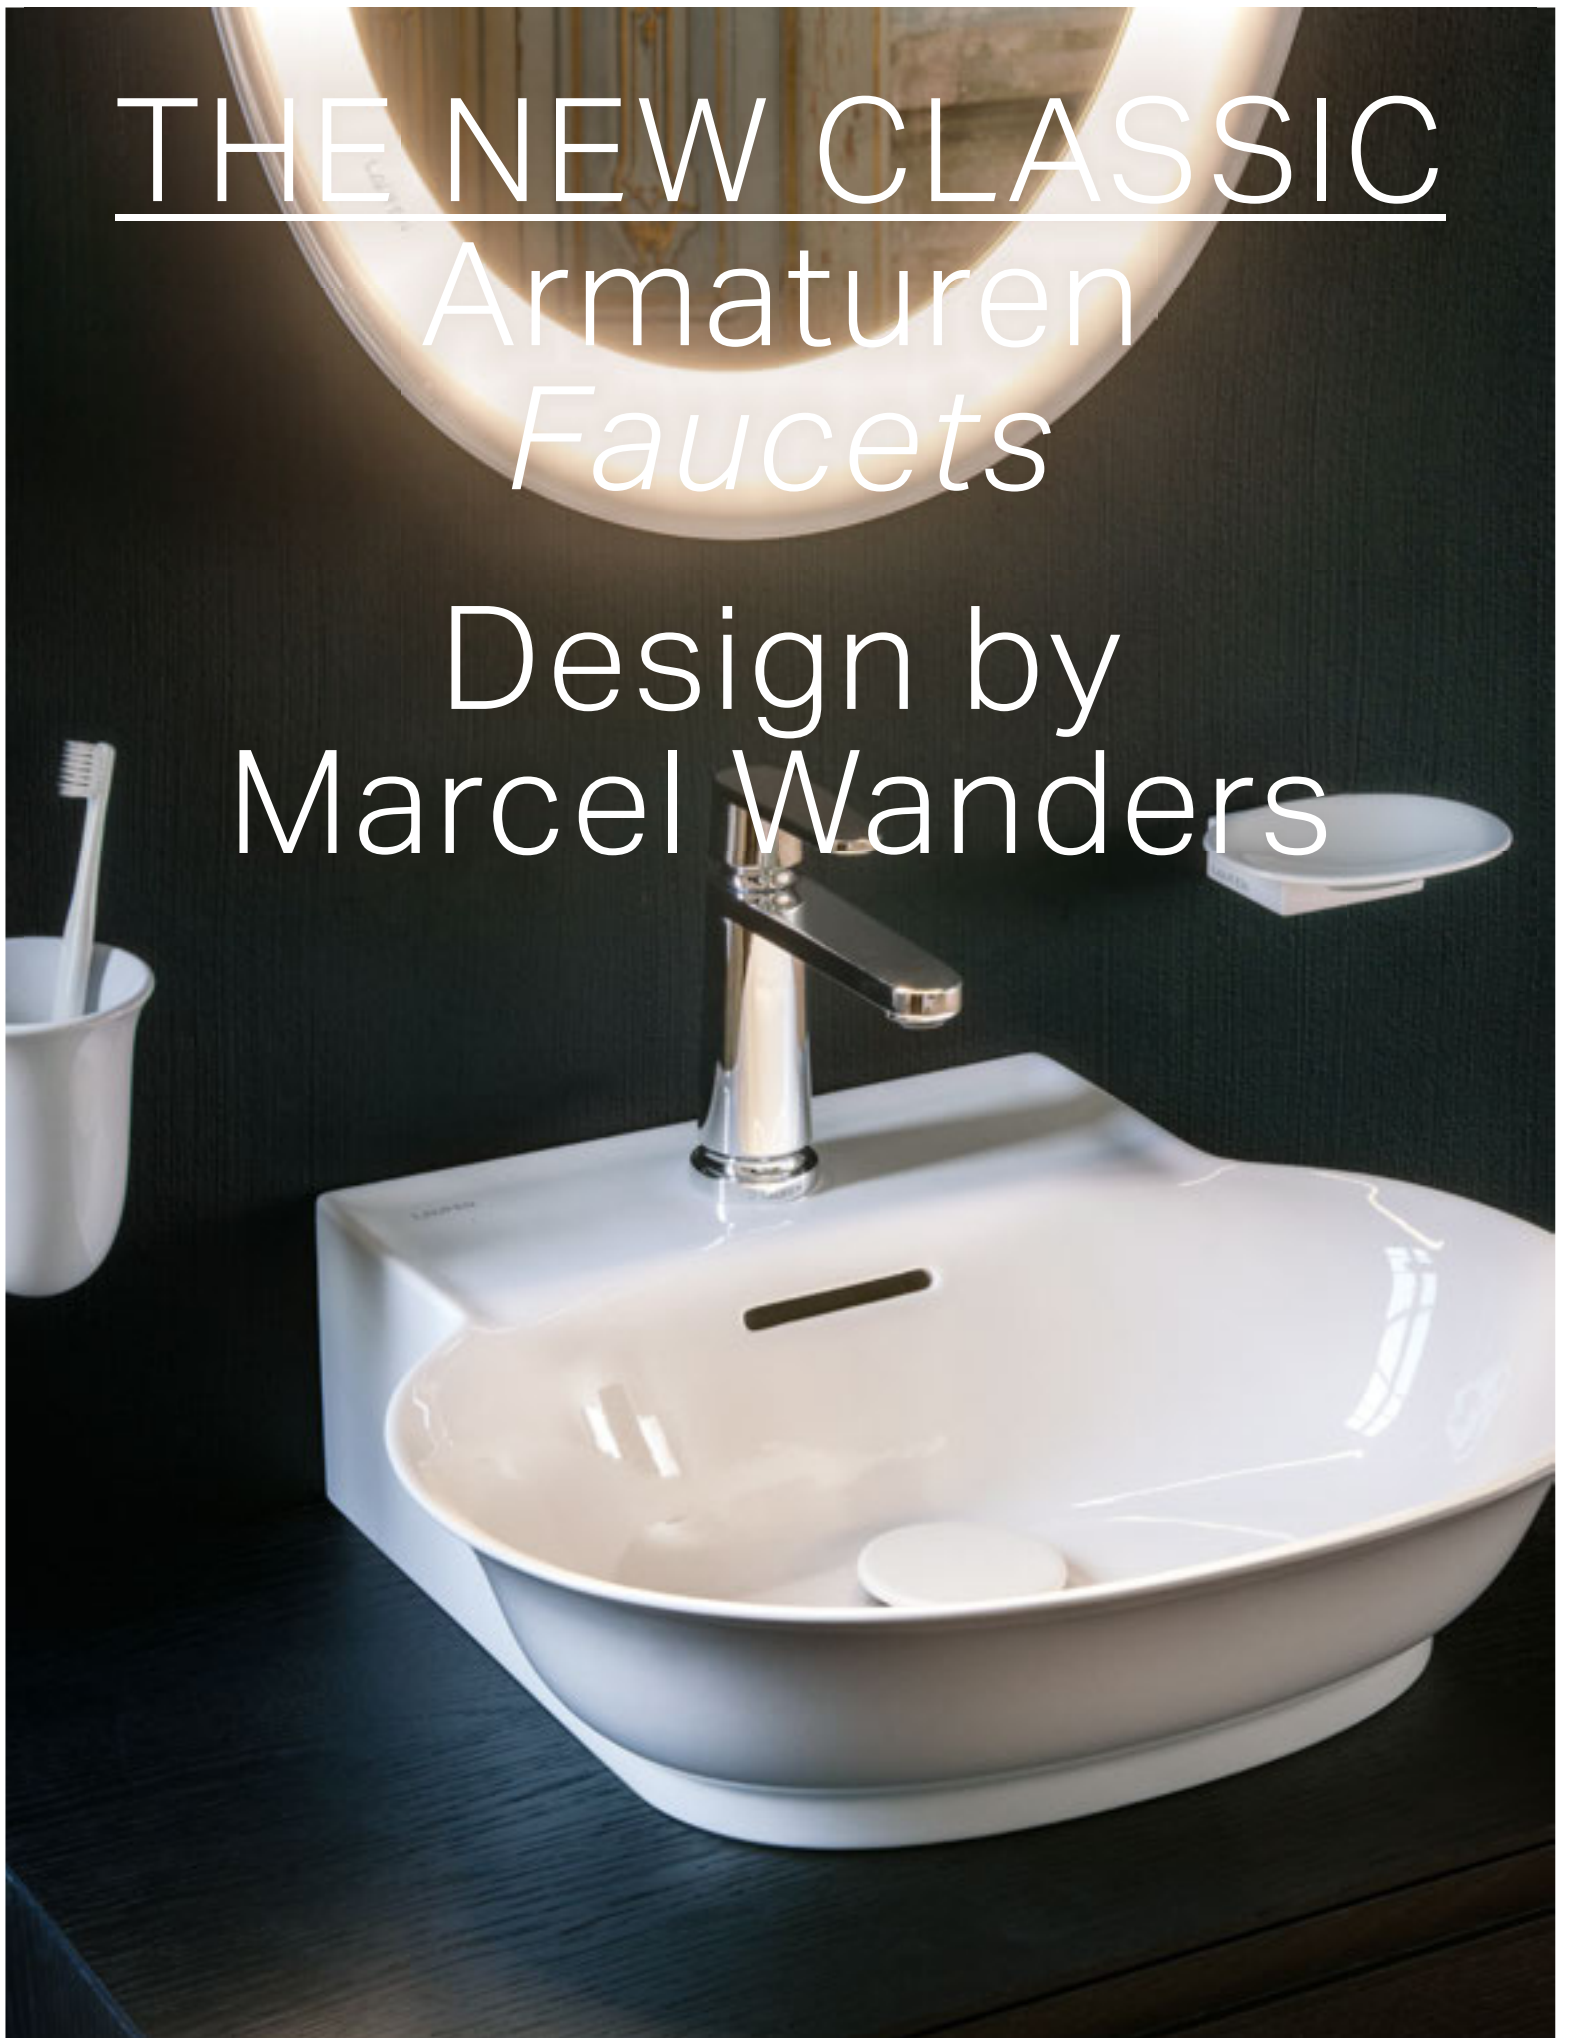

THE NEW CLASSIC

Armaturen *Faucets*

Design by Marcel Wanders

THE NEW CLASSIC single lever basin mixer; small washbasin 50, undersurface ground; ceramic soap dish and mirror with LED ambient light
THE NEW CLASSIC Einhebel-Waschtischmischer; Aufsatz-Handwaschbecken 50; keramische Seifenschale und Spiegel mit LED Ambientlicht