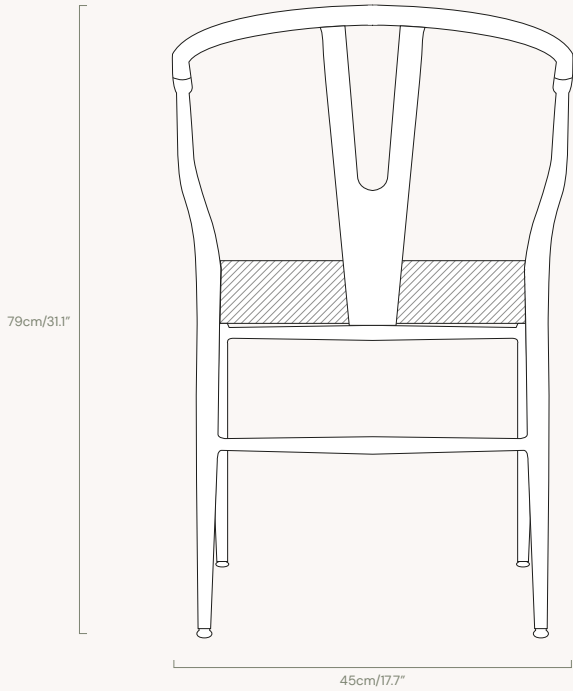

wishbone chair

product specification

upholstery

rope session

material

aluminium

composition

100% pes

weight

6.5kg

warranty

1 year manufacturer warranty

side view

rear view

loop + twist

info@loopandtwist.com