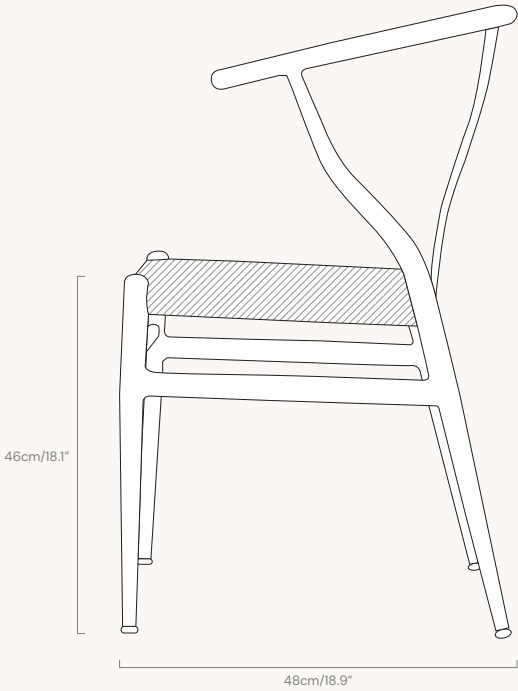

wishbone chair

product specification

upholstery

rope session

material

aluminium

composition

100% pes

weight

6.5kg

warranty

1 year manufacturer warranty

side view

rear view

loop + twist

info@loopandtwist.com