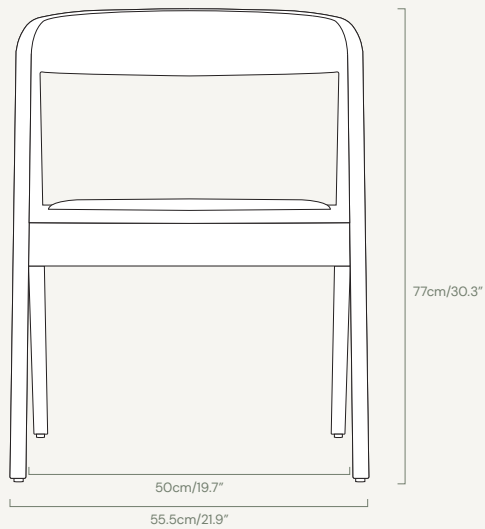

martindale

20,000

weight

10.1kg

warranty

1 year manufacturer warranty

side view

front view