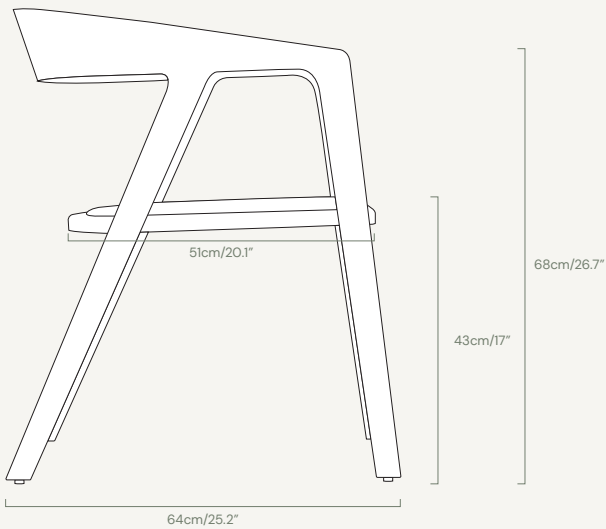

wegner chair

product specification

upholstery

suede

wood

beechwood

composition

100% pes

martindale

20,000

weight

10.1kg

warranty

1 year manufacturer warranty

side view

front view