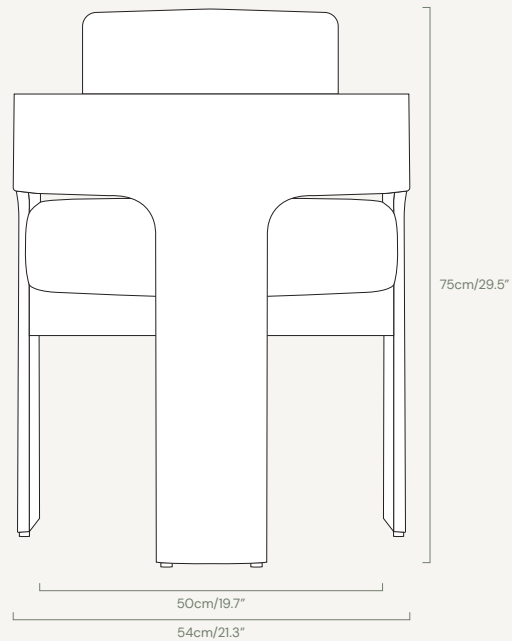

# hannah chair

product specification

upholstery	bouclé
wood	beechwood
composition	100% pes
martindale	20,000
weight	10.6kg
warranty	1 year manufacturer warranty

side view (no backrest)

rear view (with backrest)