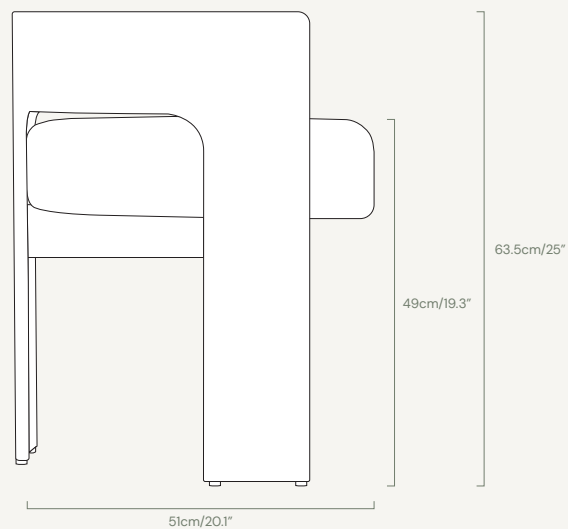

# hannah chair

product specification

upholstery	bouclé
wood	beechwood
composition	100% pes
martindale	20,000
weight	10.6kg
warranty	1 year manufacturer warranty

side view (no backrest)

rear view (with backrest)