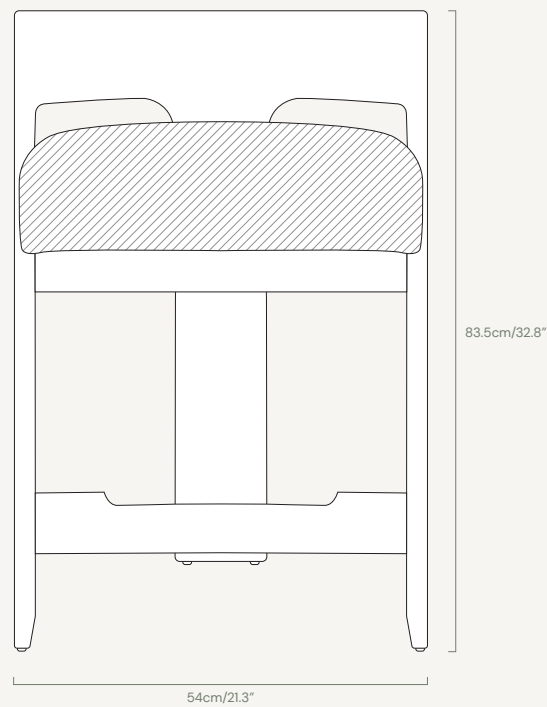

hannah stool

product specification

upholstery	bouclé
wood	beechwood
composition	100% pes
martindale	20,000
weight	17kg
warranty	1 year manufacturer warranty

side view (without backrest)

rear view (with backrest)