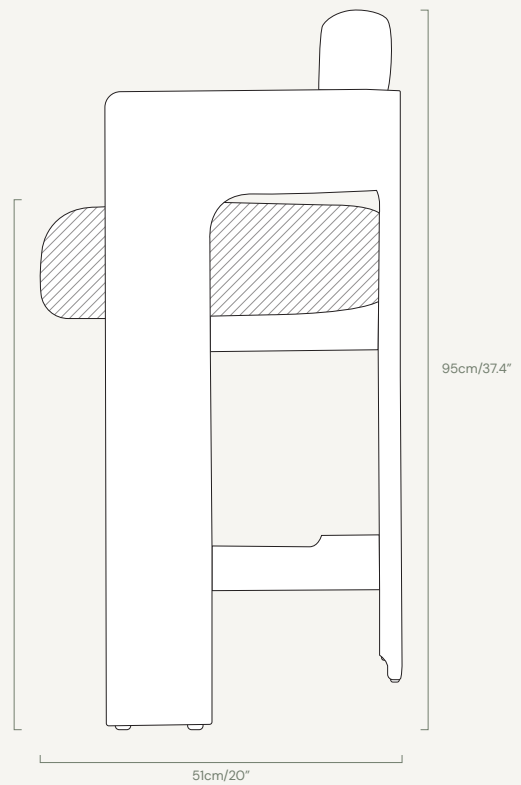

hannah stool

product specification

upholstery	bouclé
wood	beechwood
composition	100% pes
martindale	20,000
weight	17kg
warranty	1 year manufacturer warranty

side view (without backrest)

rear view (with backrest)