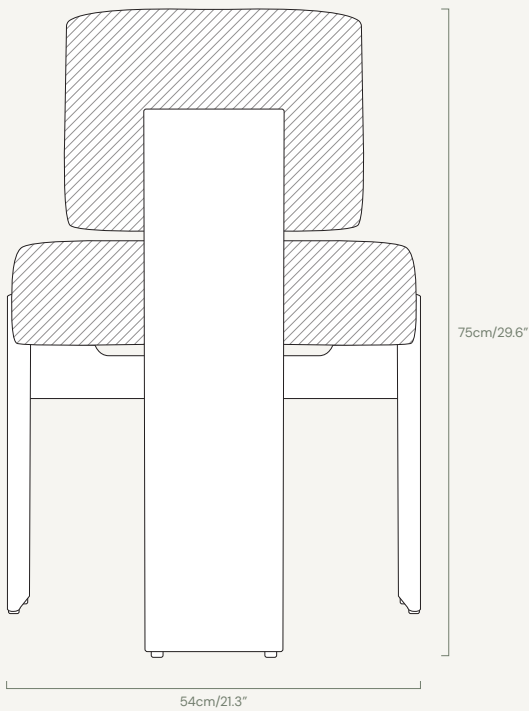

armless hannah, dining chair

product specification

upholstery

bouclé

wood

beechwood

composition

100% pes

martindale

20,000

weight

13kg

warranty

1 year manufacturer warranty

rear view

side view

loop + twist

info@loopandtwist.com