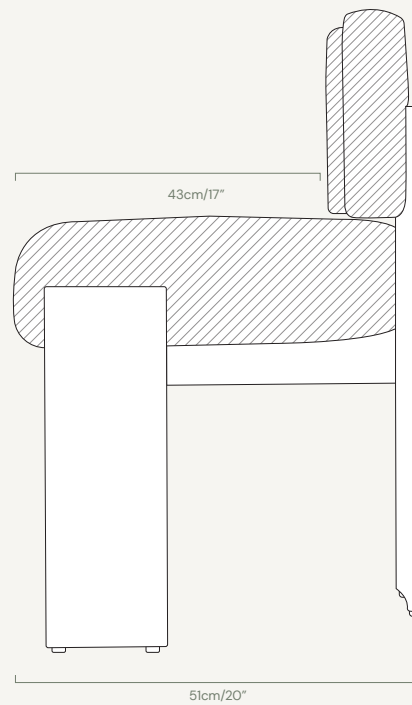

# armless hannah, dining chair

product specification

upholstery

bouclé

wood

beechwood

composition

100% pes

martindale

20,000

weight

13kg

warranty

1 year manufacturer warranty

rear view

side view