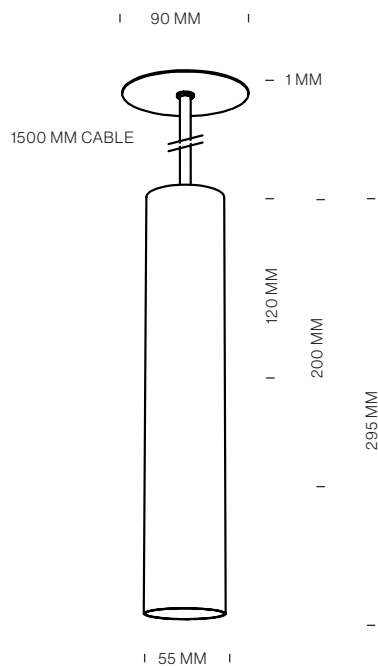

VICTOR SUSPENSION

tossB

PRODUCT INFORMATION

VICTOR 120 SUSP. SB 5,5CM

LAMP TYPE	LED
COLOUR TEMP.	2700K
WATTAGE	6W
VOLTAGE	350mA
LUMEN	740
GEAR	NOT INCLUDED
CLASS	1

ORDER CODE

BLACK	T104H1DZL
BRONZE	T104H1DOE
BRUSHED BRASS	T104H1DLB
WHITE	T104H1DWL

VICTOR 200 SUSP. SB 5,5CM

LAMP TYPE	LED
COLOUR TEMP.	2700K
WATTAGE	6W
VOLTAGE	350mA
LUMEN	740
GEAR	NOT INCLUDED
CLASS	1

ORDER CODE

BLACK	T104H2DZL
BRONZE	T104H2DOE
BRUSHED BRASS	T104H2DLB
WHITE	T104H2DWL

VICTOR 295 SUSP. SB 5,5CM

LAMP TYPE	LED
COLOUR TEMP.	2700K
WATTAGE	6W
VOLTAGE	350mA
LUMEN	740
GEAR	NOT INCLUDED
CLASS	1

ORDER CODE

BLACK	T104H3DZL
BRONZE	T104H3DOE
BRUSHED BRASS	T104H3DLB
WHITE	T104H3DWL

ORDER CODE

BLACK	T104H9DZL
BRONZE	T104H9DOE
BRUSHED BRASS	T104H9DLB
WHITE	T104H9DWL

75 - 85 MM x 35H

tossB