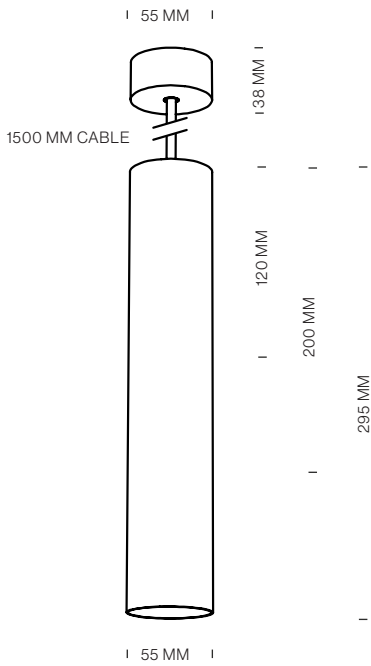

VICTOR SUSPENSION

tossB

PRODUCT INFORMATION

VICTOR 120 SUSP. SB 5,5CM

LAMP TYPE	LED
COLOUR TEMP.	2700K
WATTAGE	6W
VOLTAGE	350mA
LUMEN	740
GEAR	NOT INCLUDED
CLASS	1

ORDER CODE

BLACK	T104H1DZL
BRONZE	T104H1DOE
BRUSHED BRASS	T104H1DLB
WHITE	T104H1DWL

VICTOR 200 SUSP. SB 5,5CM

LAMP TYPE	LED
COLOUR TEMP.	2700K
WATTAGE	6W
VOLTAGE	350mA
LUMEN	740
GEAR	NOT INCLUDED
CLASS	1

ORDER CODE

BLACK	T104H2DZL
BRONZE	T104H2DOE
BRUSHED BRASS	T104H2DLB
WHITE	T104H2DWL

VICTOR 295 SUSP. SB 5,5CM

LAMP TYPE	LED
COLOUR TEMP.	2700K
WATTAGE	6W
VOLTAGE	350mA
LUMEN	740
GEAR	NOT INCLUDED
CLASS	1

ORDER CODE

BLACK	T104H3DZL
BRONZE	T104H3DOE
BRUSHED BRASS	T104H3DLB
WHITE	T104H3DWL

ORDER CODE

BLACK	T104H9DZL
BRONZE	T104H9DOE
BRUSHED BRASS	T104H9DLB
WHITE	T104H9DWL

75 - 85 MM x 35H

tossB