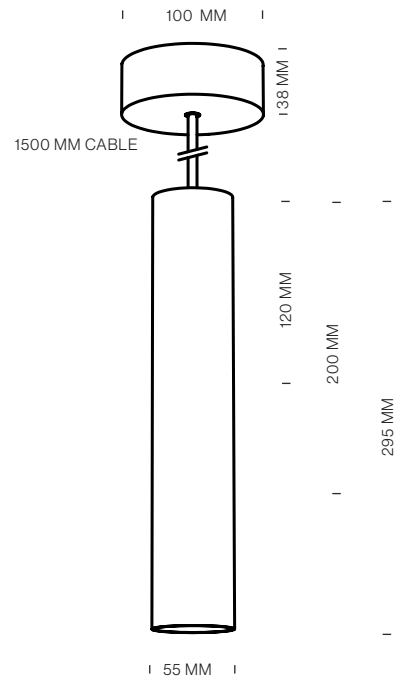

VICTOR SUSPENSION

tossB

PRODUCT INFORMATION

VICTOR 120 SUSP. SB 5,5CM

LAMP TYPE	LED
COLOUR TEMP.	2700K
WATTAGE	6W
VOLTAGE	350mA
LUMEN	740
GEAR	NOT INCLUDED
CLASS	1

ORDER CODE

BLACK	T104H1DZL
BRONZE	T104H1DOE
BRUSHED BRASS	T104H1DLB
WHITE	T104H1DWL

VICTOR 200 SUSP. SB 5,5CM

LAMP TYPE	LED
COLOUR TEMP.	2700K
WATTAGE	6W
VOLTAGE	350mA
LUMEN	740
GEAR	NOT INCLUDED
CLASS	1

ORDER CODE

BLACK	T104H2DZL
BRONZE	T104H2DOE
BRUSHED BRASS	T104H2DLB
WHITE	T104H2DWL

VICTOR 295 SUSP. SB 5,5CM

LAMP TYPE	LED
COLOUR TEMP.	2700K
WATTAGE	6W
VOLTAGE	350mA
LUMEN	740
GEAR	NOT INCLUDED
CLASS	1

ORDER CODE

BLACK	T104H3DZL
BRONZE	T104H3DOE
BRUSHED BRASS	T104H3DLB
WHITE	T104H3DWL

ORDER CODE

BLACK	T104H9DZL
BRONZE	T104H9DOE
BRUSHED BRASS	T104H9DLB
WHITE	T104H9DWL

75 - 85 MM x 35H

tossB