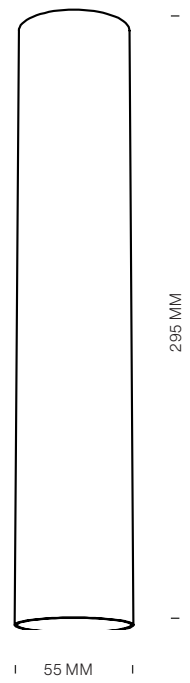

VICTOR GU10 CEILING 120

LAMP TYPE	RETROFIT LED
FITTING	GU10
WATTAGE	10W
VOLTAGE	230V
CLASS	1
GEAR	-

ORDER CODE

BLACK	T104C1HZL
BRONZE	T104C1HOE
BRUSHED BRASS	T104C1HLB
WHITE	T104C1HWL

VICTOR GU10 CEILING 200

LAMP TYPE	RETROFIT LED
FITTING	GU10
WATTAGE	10W
VOLTAGE	230V
CLASS	1
GEAR	-

ORDER CODE

BLACK	T104C2HZL
BRONZE	T104C2HOE
BRUSHED BRASS	T104C2HLB
WHITE	T104C2HWL

VICTOR GU10 CEILING 295

LAMP TYPE	RETROFIT LED
FITTING	GU10
WATTAGE	10W
VOLTAGE	230V
CLASS	1
GEAR	-

ORDER CODE

BLACK	T104C3HZL
BRONZE	T104C3HOE
BRUSHED BRASS	T104C3HLB
WHITE	T104C3HWL

VICTOR LED CEILING 120

LAMP TYPE	LED
COLOUR TEMP.	2700K
WATTAGE	6W
VOLTAGE	350mA
LUMEN	740
GEAR	NOT INCLUDED
CLASS	1

ORDER CODE

BLACK	T104C1DZL
BRONZE	T104C1DOE
BRUSHED BRASS	T104C1DLB
WHITE	T104C1DWL

VICTOR LED CEILING 200

LAMP TYPE	LED
COLOUR TEMP.	2700K
WATTAGE	6W
VOLTAGE	230V
LUMEN	740
GEAR	INCLUDED (TRIAC)
CLASS	1

ORDER CODE

BLACK	T104C2DZL
BRONZE	T104C2DOE
BRUSHED BRASS	T104C2DLB
WHITE	T104C2DWL

VICTOR LED CEILING 295

LAMP TYPE	LED
COLOUR TEMP.	2700K
WATTAGE	6W
VOLTAGE	230V
LUMEN	740
GEAR	INCLUDED (TRIAC)
CLASS	1

ORDER CODE

BLACK	T104C3DZL
BRONZE	T104C3DOE
BRUSHED BRASS	T104C3DLB
WHITE	T104C3DWL