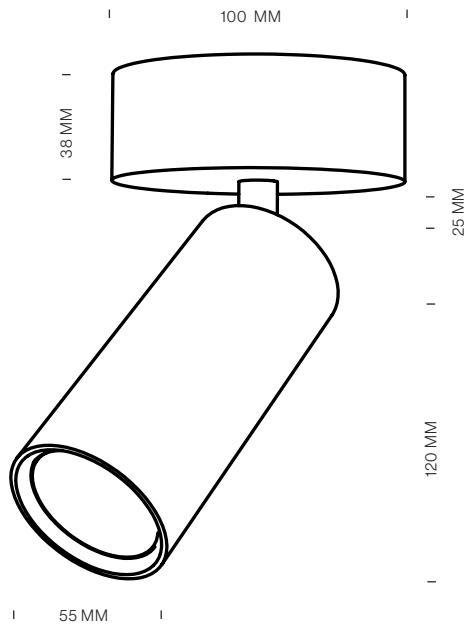

VICTOR GU10 SB - 5,5CM

LAMP TYPE	RETROFIT LED
FITTING	GU10
WATTAGE	10W
VOLTAGE	230V
CLASS	1
GEAR	-

ORDER CODE

BLACK	T104S90HZL
BRONZE	T104S90HOE
BRUSHED BRASS	T104S90HLB
WHITE	T104S90HWL

VICTOR GU10 SB - 10CM

LAMP TYPE	RETROFIT LED
FITTING	GU10
WATTAGE	10W
VOLTAGE	230V
CLASS	1
GEAR	-

ORDER CODE

BLACK	T104S91HZL
BRONZE	T104S91HOE
BRUSHED BRASS	T104S91HLB
WHITE	T104S91HWL

VICTOR LED SB - 5,5CM

LAMP TYPE	LED
COLOUR TEMP.	2700K
WATTAGE	6W
VOLTAGE	350mA
LUMEN	740
GEAR	NOT INCLUDED
CLASS	1

ORDER CODE

BLACK	T104S90DZL
BRONZE	T104S90DOE
BRUSHED BRASS	T104S90DLB
WHITE	T104S90DWL

VICTOR LED SB - 10CM

LAMP TYPE	LED
COLOUR TEMP.	2700K
WATTAGE	6W
VOLTAGE	230V
LUMEN	740
GEAR	INCLUDED (TRIAC)
CLASS	1

ORDER CODE

BLACK	T104S91DZL
BRONZE	T104S91DOE
BRUSHED BRASS	T104S91DLB
WHITE	T104S91DWL