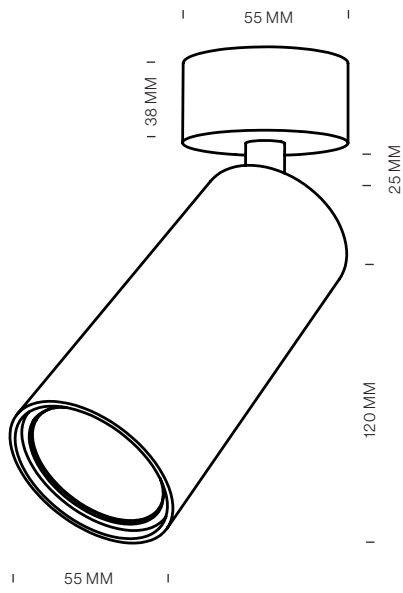

VICTOR GU10 SB - 5,5CM

LAMP TYPE	RETROFIT LED
FITTING	GU10
WATTAGE	10W
VOLTAGE	230V
CLASS	1
GEAR	-

ORDER CODE

BLACK	T104S90HZL
BRONZE	T104S90HOE
BRUSHED BRASS	T104S90HLB
WHITE	T104S90HWL

VICTOR GU10 SB - 10CM

LAMP TYPE	RETROFIT LED
FITTING	GU10
WATTAGE	10W
VOLTAGE	230V
CLASS	1
GEAR	-

ORDER CODE

BLACK	T104S91HZL
BRONZE	T104S91HOE
BRUSHED BRASS	T104S91HLB
WHITE	T104S91HWL

VICTOR LED SB - 5,5CM

LAMP TYPE	LED
COLOUR TEMP.	2700K
WATTAGE	6W
VOLTAGE	350mA
LUMEN	740
GEAR	NOT INCLUDED
CLASS	1

ORDER CODE

BLACK	T104S90DZL
BRONZE	T104S90DOE
BRUSHED BRASS	T104S90DLB
WHITE	T104S90DWL

VICTOR LED SB - 10CM

LAMP TYPE	LED
COLOUR TEMP.	2700K
WATTAGE	6W
VOLTAGE	230V
LUMEN	740
GEAR	INCLUDED (TRIAC)
CLASS	1

ORDER CODE

BLACK	T104S91DZL
BRONZE	T104S91DOE
BRUSHED BRASS	T104S91DLB
WHITE	T104S91DWL