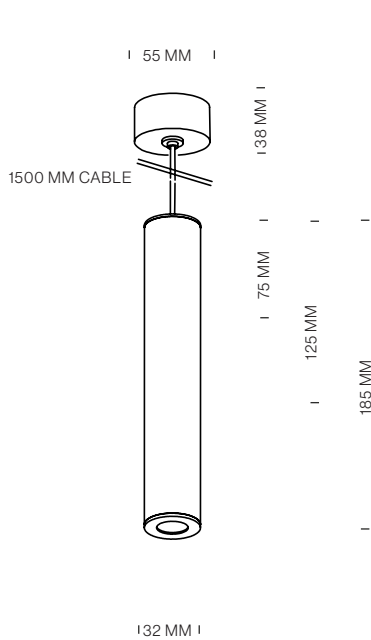

VIC SUSPENSION

tossB

PRODUCT INFORMATION

VIC 75 SUSP. SB 5,5CM

LAMP TYPE	LED
COLOUR TEMP.	2700K
WATTAGE	4W 45°*
VOLTAGE	11,3V - 350mA
LUMEN	400
GEAR	NOT INCLUDED
CLASS	1

*10° also possible

ORDER CODE

BLACK	T107H4DZL
BRUSHED BRASS	T107H4DLB
BRONZE	T107H4DOE
WHITE	T107H4DWL

VIC 125 SUSP. SB 5,5CM

LAMP TYPE	LED
COLOUR TEMP.	2700K
WATTAGE	4W 45°*
VOLTAGE	11,3V - 350mA
LUMEN	400
GEAR	NOT INCLUDED
CLASS	1

*10° also possible

ORDER CODE

BLACK	T107H5DZL
BRUSHED BRASS	T107H5DLB
BRONZE	T107H5DOE
WHITE	T107H5DWL

VIC 125 SUSP. SB 10CM

LAMP TYPE	LED
COLOUR TEMP.	2700K
WATTAGE	4W 45°*
VOLTAGE	230V
LUMEN	400
GEAR	INCLUDED (TRIAC)
CLASS	1

*10° also possible

ORDER CODE

BLACK	T107H8DZL
BRUSHED BRASS	T107H8DLB
BRONZE	T107H8DOE
WHITE	T107H8DWL

45 MM x 30H (C1B 5.5)
75 - 85 MM x 35H

tossB