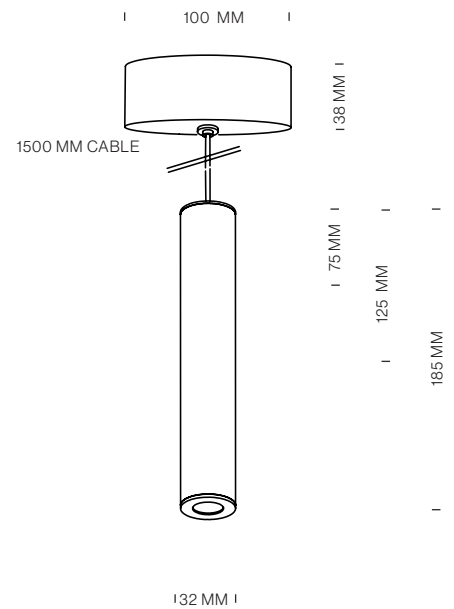

VIC SUSPENSION

tossB

PRODUCT INFORMATION

VIC 75 SUSP. SB 5,5CM

LAMP TYPE	LED
COLOUR TEMP.	2700K
WATTAGE	4W 45°*
VOLTAGE	11,3V - 350mA
LUMEN	400
GEAR	NOT INCLUDED
CLASS	1

*10° also possible

ORDER CODE

BLACK	T107H4DZL
BRUSHED BRASS	T107H4DLB
BRONZE	T107H4DOE
WHITE	T107H4DWL

VIC 125 SUSP. SB 5,5CM

LAMP TYPE	LED
COLOUR TEMP.	2700K
WATTAGE	4W 45°*
VOLTAGE	11,3V - 350mA
LUMEN	400
GEAR	NOT INCLUDED
CLASS	1

*10° also possible

ORDER CODE

BLACK	T107H5DZL
BRUSHED BRASS	T107H5DLB
BRONZE	T107H5DOE
WHITE	T107H5DWL

45 MM x 30H (C1B 5.5)
75 - 85 MM x 35H

tossB