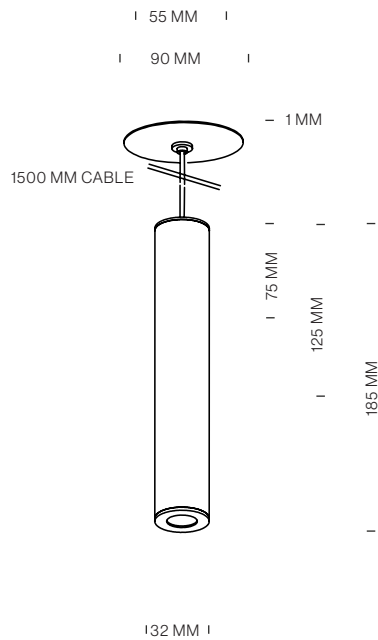

VIC SUSPENSION

tossB

PRODUCT INFORMATION

VIC 75 SUSP. SB 5,5CM

LAMP TYPE	LED
COLOUR TEMP.	2700K
WATTAGE	4W 45°*
VOLTAGE	11,3V - 350mA
LUMEN	400
GEAR	NOT INCLUDED
CLASS	1

*10° also possible

ORDER CODE

BLACK	T107H4DZL
BRUSHED BRASS	T107H4DLB
BRONZE	T107H4DOE
WHITE	T107H4DWL

VIC 125 SUSP. SB 5,5CM

LAMP TYPE	LED
COLOUR TEMP.	2700K
WATTAGE	4W 45°*
VOLTAGE	11,3V - 350mA
LUMEN	400
GEAR	NOT INCLUDED
CLASS	1

*10° also possible

ORDER CODE

BLACK	T107H5DZL
BRUSHED BRASS	T107H5DLB
BRONZE	T107H5DOE
WHITE	T107H5DWL

VIC 125 SUSP. SB 10CM

LAMP TYPE	LED
COLOUR TEMP.	2700K
WATTAGE	4W 45°*
VOLTAGE	230V
LUMEN	400
GEAR	INCLUDED (TRIAC)
CLASS	1

*10° also possible

ORDER CODE

BLACK	T107H8DZL
BRUSHED BRASS	T107H8DLB
BRONZE	T107H8DOE
WHITE	T107H8DWL

45 MM x 30H (C1B 5.5)
75 - 85 MM x 35H

tossB