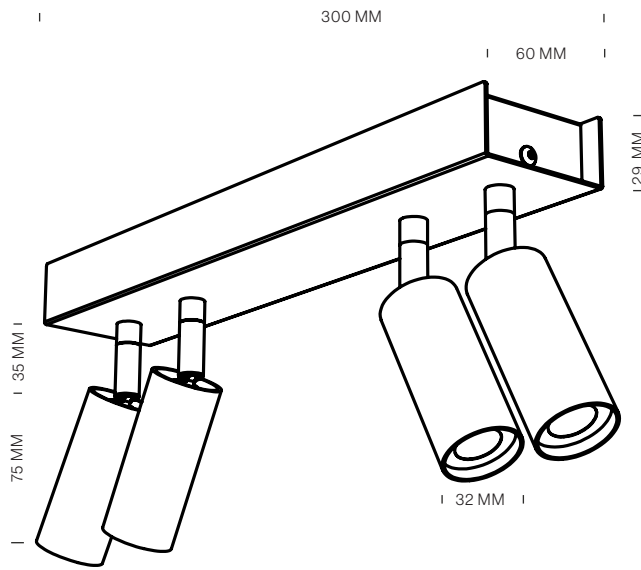

VIC ZB4

LAMP TYPE	LED
COLOUR TEMP.	2700K
WATTAGE	4x4W 45°*
VOLTAGE	230V
LUMEN	4x400
GEAR	INCLUDED (TRIAC)
CLASS	1

*10° also possible

ORDER CODE

BLACK	T107S102DZL
BRUSHED BRASS	T107S102DLB
BRONS	T107S102DOE
WHITE	T107S102DWL