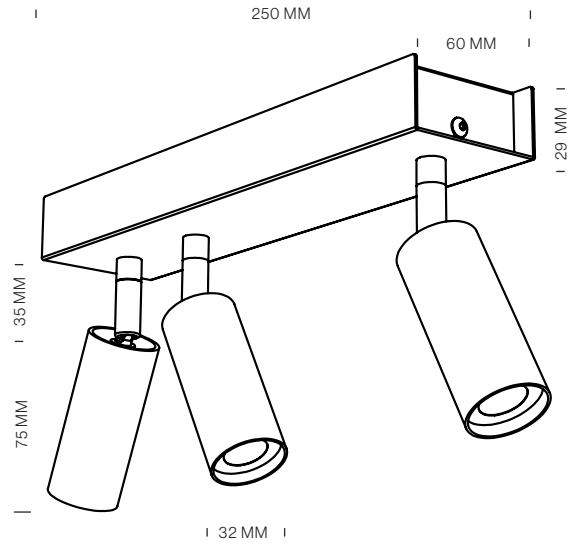

VIC ZB4

LAMP TYPE	LED
COLOUR TEMP.	2700K
WATTAGE	4x4W 45°*
VOLTAGE	230V
LUMEN	4x400
GEAR	INCLUDED (TRIAC)
CLASS	1

*10° also possible

ORDER CODE

BLACK	T107S102DZL
BRUSHED BRASS	T107S102DLB
BRONS	T107S102DOE
WHITE	T107S102DWL