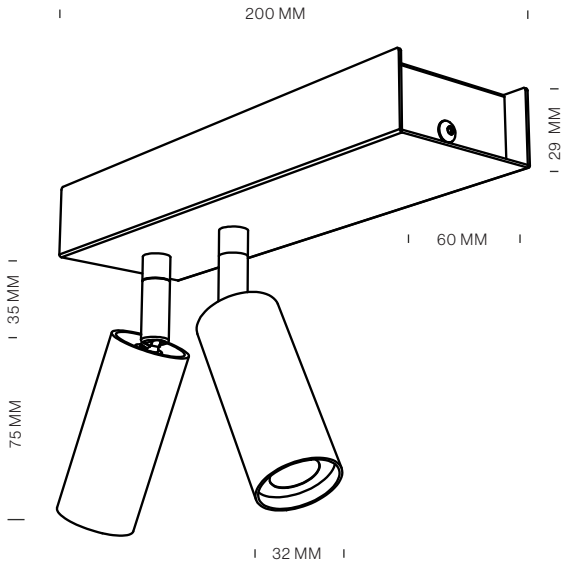

VIC ZB4

LAMP TYPE	LED
COLOUR TEMP.	2700K
WATTAGE	4x4W 45°*
VOLTAGE	230V
LUMEN	4x400
GEAR	INCLUDED (TRIAC)
CLASS	1

*10° also possible

ORDER CODE

BLACK	T107S102DZL
BRUSHED BRASS	T107S102DLB
BRONS	T107S102DOE
WHITE	T107S102DWL