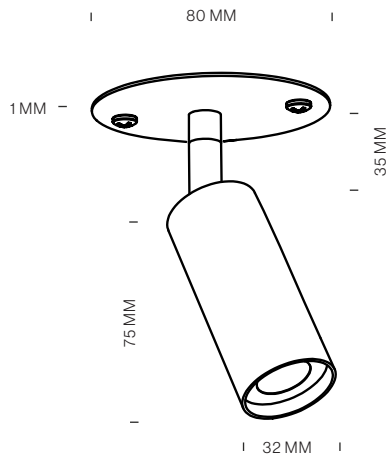

VIC C1 - C2 - C3

tossB

PRODUCT INFORMATION

VIC C1 - 8CM

LAMP TYPE	LED
COLOUR TEMP.	2700K
WATTAGE	4W 45°*
VOLTAGE	350mA
LUMEN	400
GEAR	NOT INCLUDED
CLASS	2

*10° also possible

ORDER CODE

BLACK	T107S1DZL
BRUSHED BRASS	T107S1DLB
BRONZE	T107S1DOE
WHITE	T107S1DWL

VIC C3 - 14CM

LAMP TYPE	LED
COLOUR TEMP.	2700K
WATTAGE	3x4W 45°**
VOLTAGE	350mA
LUMEN	3x400
GEAR	NOT INCLUDED
CLASS	2

*10° also possible

ORDER CODE

BLACK	T107S3DZL
BRUSHED BRASS	T107S3DLB
BRONZE	T107S3DOE
WHITE	T107S3DWL