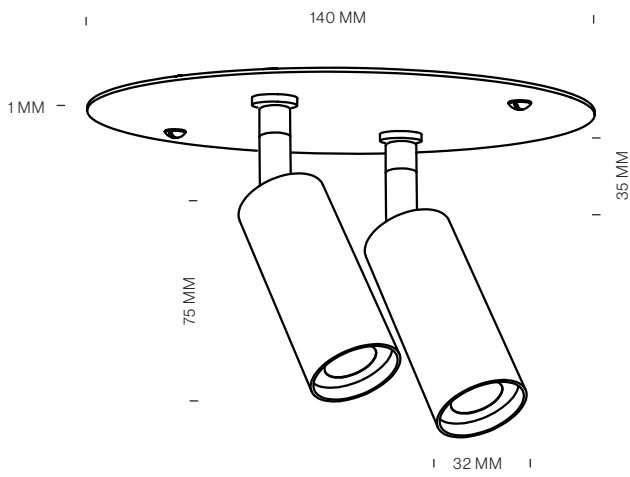

VIC C3 - 14CM

LAMP TYPE	LED
COLOUR TEMP.	2700K
WATTAGE	3x4W 45°**
VOLTAGE	350mA
LUMEN	3x400
GEAR	NOT INCLUDED
CLASS	2

*10° also possible

ORDER CODE

BLACK	T107S3DZL
BRUSHED BRASS	T107S3DLB
BRONZE	T107S3DOE
WHITE	T107S3DWL