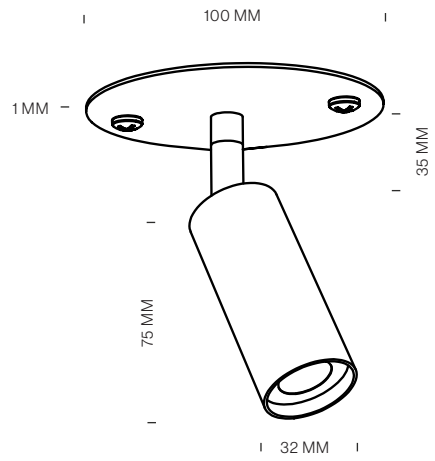

VIC C3 - 14CM

LAMP TYPE	LED
COLOUR TEMP.	2700K
WATTAGE	3x4W 45°**
VOLTAGE	350mA
LUMEN	3x400
GEAR	NOT INCLUDED
CLASS	2

*10° also possible

ORDER CODE

BLACK	T107S3DZL
BRUSHED BRASS	T107S3DLB
BRONZE	T107S3DOE
WHITE	T107S3DWL