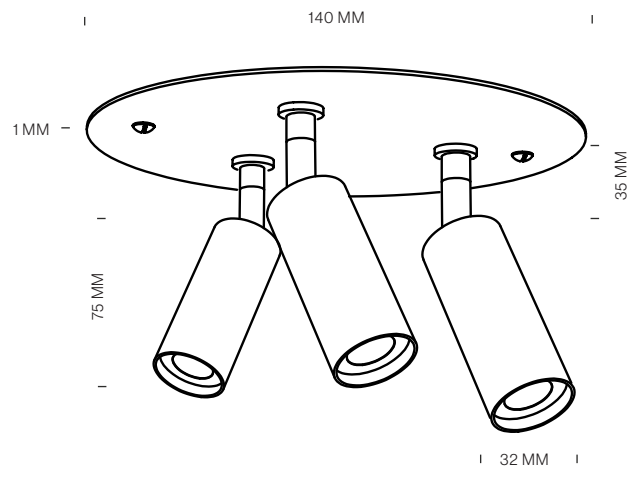

VIC C3 - 14CM

LAMP TYPE	LED
COLOUR TEMP.	2700K
WATTAGE	3x4W 45°**
VOLTAGE	350mA
LUMEN	3x400
GEAR	NOT INCLUDED
CLASS	2

*10° also possible

ORDER CODE

BLACK	T107S3DZL
BRUSHED BRASS	T107S3DLB
BRONZE	T107S3DOE
WHITE	T107S3DWL