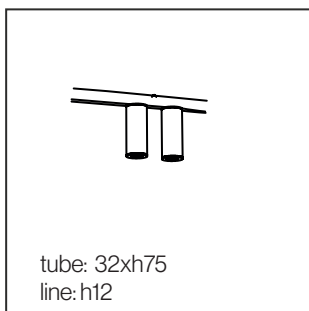

DRIVERS

ORDER CODE DALI

120x75xh25   TMW0009

ORDER CODE TRIAC*

100x57xh30   MW25

*only for TWINS LINE 120

ORDER CODE TRIAC*

144x60xh32   MW40T

*only for TWINS LINE 180

CEILING BASE SB 5,5

ORDER CODE

BLACK   TP55ZL

BRONZE   TP55OE

BRUSHED BRASS   TP55LB

WHITE   TP55WL

CEILING PLATE C1B 5,5

ORDER CODE

BLACK   TP9BBZL

BRONZE   TP9BBOE

BRUSHED BRASS   TP9BBLB

WHITE   TP9BBWL

CABLE GUIDE

ORDER CODE

BLACK   TP39ZL

BRUSHED BRASS   TP39LB

WHITE   TP39WL