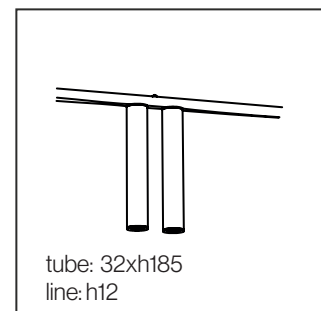

DRIVERS

ORDER CODE DALI

120x75xh25   TMW0009

ORDER CODE TRIAC*

100x57xh30   MW25

*only for TWINS LINE 120

ORDER CODE TRIAC*

144x60xh32   MW40T

*only for TWINS LINE 180

CEILING BASE SB 5,5

ORDER CODE

BLACK   TP55ZL

BRONZE   TP55OE

BRUSHED BRASS   TP55LB

WHITE   TP55WL

CEILING PLATE C1B 5,5

ORDER CODE

BLACK   TP9BBZL

BRONZE   TP9BBOE

BRUSHED BRASS   TP9BBLB

WHITE   TP9BBWL

CABLE GUIDE

ORDER CODE

BLACK   TP39ZL

BRUSHED BRASS   TP39LB

WHITE   TP39WL