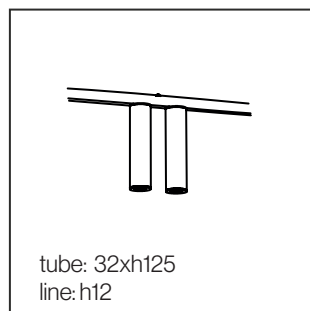

DRIVERS

ORDER CODE DALI

120x75xh25   TMW0009

ORDER CODE TRIAC*

100x57xh30   MW25

*only for TWINS LINE 120

ORDER CODE TRIAC*

144x60xh32   MW40T

*only for TWINS LINE 180

CEILING BASE SB 5,5

ORDER CODE

BLACK   TP55ZL

BRONZE   TP55OE

BRUSHED BRASS   TP55LB

WHITE   TP55WL

CEILING PLATE C1B 5,5

ORDER CODE

BLACK   TP9BBZL

BRONZE   TP9BBOE

BRUSHED BRASS   TP9BBLB

WHITE   TP9BBWL

CABLE GUIDE

ORDER CODE

BLACK   TP39ZL

BRUSHED BRASS   TP39LB

WHITE   TP39WL