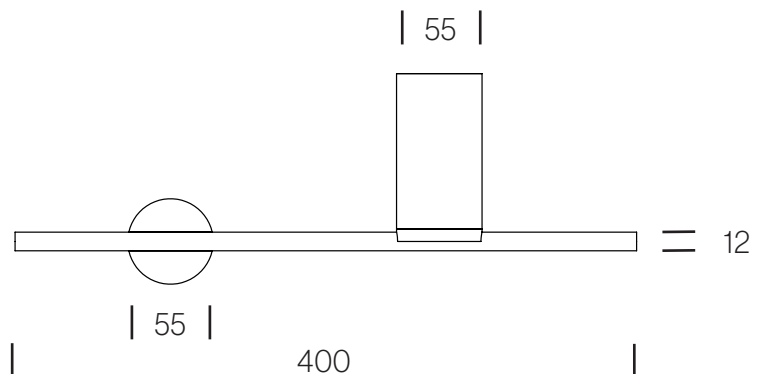

TRIBES WALL R UP

LAMP TYPE	RETROFIT INCL.
FITTING	GU10
WATTAGE	10W
VOLTAGE	230V
GEAR	-
CLASS	1

ORDER CODE

BLACK	T98A2HZL
WHITE	T98A2HWL
BLACK/BRASS	T98A2HZLLB
WHITE/BRASS	T98A2HWLLB

TRIBES WALL L DOWN

LAMP TYPE	RETROFIT INCL.
FITTING	GU10
WATTAGE	10W
VOLTAGE	230V
GEAR	-
CLASS	1

ORDER CODE

BLACK	T98A3HZL
WHITE	T98A3HWL
BLACK/BRASS	T98A3HZLLB
WHITE/BRASS	T98A3HWLLB

TRIBES WALL R DOWN

LAMP TYPE	RETROFIT INCL.
FITTING	GU10
WATTAGE	10W
VOLTAGE	230V
GEAR	-
CLASS	1

ORDER CODE

BLACK	T98A4HZL
WHITE	T98A4HWL
BLACK/BRASS	T98A4HZLLB
WHITE/BRASS	T98A4HWLLB