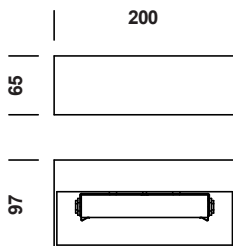

TIBO BIG R7S

DESIGNED BY MICHEL VYVEY

tossB

PRODUCT INFORMATION

TIBO BIG R7S

LAMP TYPE	RETROFIT LED
FITTING	R7S (114.2)
WATTAGE	10W
VOLTAGE	230V
CLASS	1

ORDER CODE

ALUMINIUM	T27A4HAB
CHROME	T27A4HAP
BLACK	T27A4HZL
WHITE	T27A4HWL

TIBO BIG UP OR DOWN R7S

LAMP TYPE	RETROFIT LED
FITTING	R7S (114.2)
WATTAGE	10W
VOLTAGE	230V
CLASS	1

ORDER CODE

ALUMINIUM	T27A6HAB
CHROME	T27A6HAP
BLACK	T27A6HZL
WHITE	T27A6HWL

TIBO BIG COVERED R7S

LAMP TYPE	RETROFIT LED
FITTING	R7S (114.2)
WATTAGE	10W
VOLTAGE	230V
CLASS	1