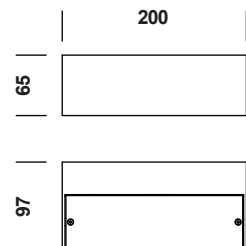

ORDER CODE

ALUMINIUM	T27A5HAB
CHROME	T27A5HAP
BLACK	T27A5HZL
WHITE	T27A5HWL