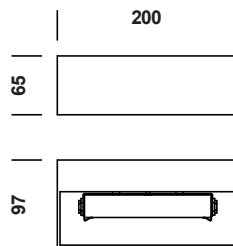

TIBO BIG R7S

DESIGNED BY MICHEL VYVEY

tossB

PRODUCT INFORMATION

TIBO BIG R7S

LAMP TYPE	RETROFIT LED
FITTING	R7S (114.2)
WATTAGE	10W
VOLTAGE	230V
CLASS	1

ORDER CODE

ALUMINIUM	T27A4HAB
CHROME	T27A4HAP
BLACK	T27A4HZL
WHITE	T27A4HWL

TIBO BIG UP OR DOWN R7S

LAMP TYPE	RETROFIT LED
FITTING	R7S (114.2)
WATTAGE	10W
VOLTAGE	230V
CLASS	1

ORDER CODE

ALUMINIUM	T27A6HAB
CHROME	T27A6HAP
BLACK	T27A6HZL
WHITE	T27A6HWL

TIBO BIG COVERED R7S

LAMP TYPE	RETROFIT LED
FITTING	R7S (114.2)
WATTAGE	10W
VOLTAGE	230V
CLASS	1