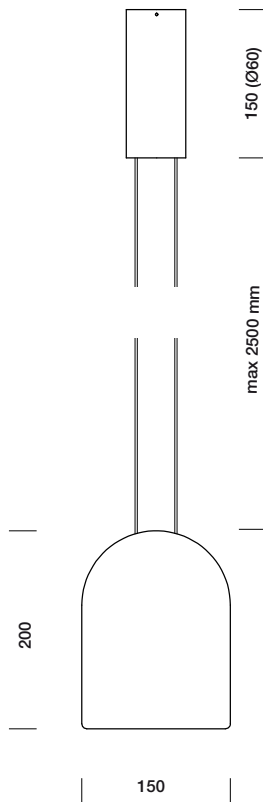

### ORDER CODE

BLACK	T99H1DZL
WHITE	T99H1DWL

## THIN BIG

LAMP TYPE	LED
COLOUR TEMP.	2700K
WATTAGE	13W
VOLTAGE	230V
LUMEN	780
GEAR	INCLUDED (TRIAC)
CLASS	1

### ORDER CODE

BLACK	T99H2DZL
WHITE	T99H2DWL