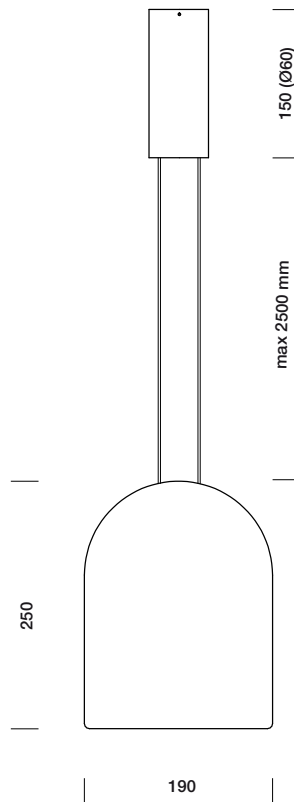

### ORDER CODE

BLACK	T99H1DZL
WHITE	T99H1DWL

## THIN BIG

LAMP TYPE	LED
COLOUR TEMP.	2700K
WATTAGE	13W
VOLTAGE	230V
LUMEN	780
GEAR	INCLUDED (TRIAC)
CLASS	1

### ORDER CODE

BLACK	T99H2DZL
WHITE	T99H2DWL