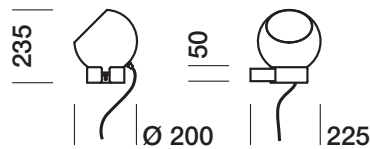

SPHERE WALL

DESIGNED BY ALAIN MONNENS

tossB

PRODUCT INFORMATION

SPHERE WALL

LAMP TYPE	RETROFIT LED
FITTING	E27
WATTAGE	15W
VOLTAGE	230V
CLASS	1

ORDER CODE

BLACK	T46A1IZL
WHITE	T46A1IWL

SPHERE WALL+

LAMP TYPE	RETROFIT LED
FITTING	E27
WATTAGE	15W
VOLTAGE	230V
CLASS	1

ORDER CODE

BLACK	T46A2IZL
WHITE	T46A2IWL

SPHERE WALL FLAT

LAMP TYPE	RETROFIT LED
FITTING	E27
WATTAGE	15W
VOLTAGE	230V
CLASS	1