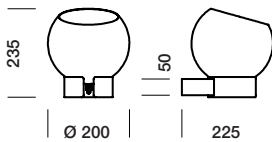

SPHERE WALL

DESIGNED BY ALAIN MONNENS

tossB

PRODUCT INFORMATION

SPHERE WALL

LAMP TYPE	RETROFIT LED
FITTING	E27
WATTAGE	15W
VOLTAGE	230V
CLASS	1

ORDER CODE

BLACK	T46A1IZL
WHITE	T46A1IWL

SPHERE WALL+

LAMP TYPE	RETROFIT LED
FITTING	E27
WATTAGE	15W
VOLTAGE	230V
CLASS	1

ORDER CODE

BLACK	T46A2IZL
WHITE	T46A2IWL

SPHERE WALL FLAT

LAMP TYPE	RETROFIT LED
FITTING	E27
WATTAGE	15W
VOLTAGE	230V
CLASS	1