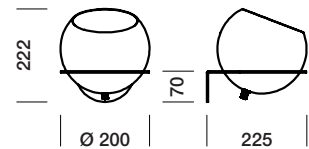

SPHERE WALL

LAMP TYPE	RETROFIT LED
FITTING	E27
WATTAGE	15W
VOLTAGE	230V
CLASS	1

ORDER CODE

BLACK	T46A1IZL
WHITE	T46A1IWL

SPHERE WALL+

LAMP TYPE	RETROFIT LED
FITTING	E27
WATTAGE	15W
VOLTAGE	230V
CLASS	1

ORDER CODE

BLACK	T46A2IZL
WHITE	T46A2IWL

SPHERE WALL FLAT

LAMP TYPE	RETROFIT LED
FITTING	E27
WATTAGE	15W
VOLTAGE	230V
CLASS	1

ORDER CODE

BLACK	T46A3IZL
WHITE	T46A3IWL