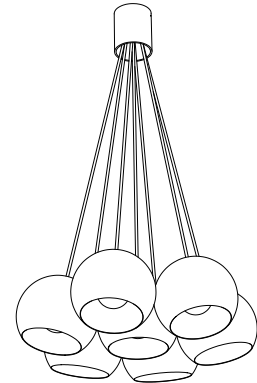

# SPHERE SUSPENSION

DESIGNED BY ALAIN MONNENS

**tossB**

**PRODUCT INFORMATION**

### SPHERE BIG 1

LAMP TYPE	RETROFIT LED
FITTING	E27
WATTAGE	15W
VOLTAGE	230V
CLASS	1

### SPHERE BIG 3

LAMP TYPE	RETROFIT LED
FITTING	E27
WATTAGE	3x15W
VOLTAGE	230V
CLASS	1

### SPHERE BIG 7

LAMP TYPE	RETROFIT LED
FITTING	E27
WATTAGE	7x15W
VOLTAGE	230V
CLASS	1