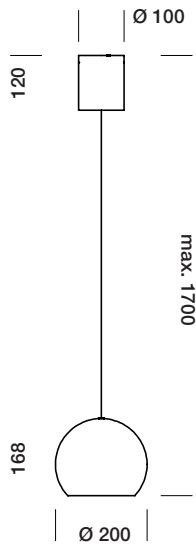

### SPHERE 1

LAMP TYPE	RETROFIT LED
FITTING	E27
WATTAGE	15W
VOLTAGE	230V
CLASS	1

### SPHERE 7

LAMP TYPE	RETROFIT LED
FITTING	E27
WATTAGE	7x15W
VOLTAGE	230V
CLASS	1

### SPHERE BIG 7

LAMP TYPE	RETROFIT LED
FITTING	E27
WATTAGE	7x15W
VOLTAGE	230V
CLASS	1

### ORDER CODE

---

WHITE	TP41WL
-------	--------

---

BLACK	TP41ZL
-------	--------

---

**tossB**