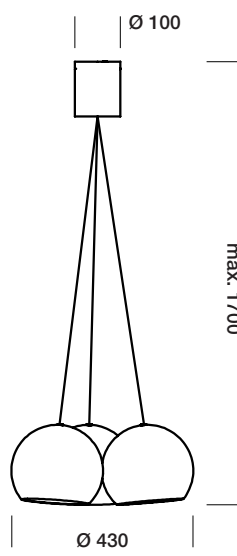

### SPHERE BIG 3

LAMP TYPE	RETROFIT LED
FITTING	E27
WATTAGE	3x15W
VOLTAGE	230V
CLASS	1

### SPHERE BIG 7

LAMP TYPE	RETROFIT LED
FITTING	E27
WATTAGE	7x15W
VOLTAGE	230V
CLASS	1

## CABLE GUIDE WITH STRAIN RELIEF

---

### ORDER CODE

---

WHITE	TP41WL
-------	--------

---

BLACK	TP41ZL
-------	--------

---

**tossB**