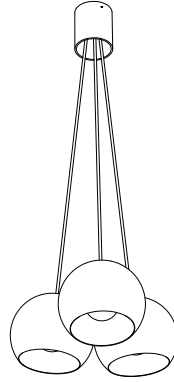

# SPHERE SUSPENSION

DESIGNED BY ALAIN MONNENS

**tossB**

**PRODUCT INFORMATION**

### SPHERE 1

LAMP TYPE	RETROFIT LED
FITTING	E27
WATTAGE	15W
VOLTAGE	230V
CLASS	1

### SPHERE 3

LAMP TYPE	RETROFIT LED
FITTING	E27
WATTAGE	3x15W
VOLTAGE	230V
CLASS	1

### SPHERE 7

LAMP TYPE	RETROFIT LED
FITTING	E27
WATTAGE	7x15W
VOLTAGE	230V
CLASS	1