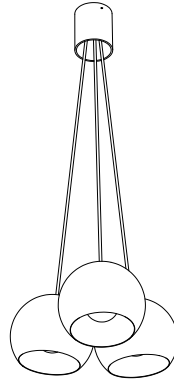

### SPHERE 1

LAMP TYPE	RETROFIT LED
FITTING	E27
WATTAGE	15W
VOLTAGE	230V
CLASS	1

### SPHERE 7

LAMP TYPE	RETROFIT LED
FITTING	E27
WATTAGE	7x15W
VOLTAGE	230V
CLASS	1

### SPHERE BIG 1

LAMP TYPE	RETROFIT LED
FITTING	E27
WATTAGE	15W
VOLTAGE	230V
CLASS	1

### SPHERE BIG 3

LAMP TYPE	RETROFIT LED
FITTING	E27
WATTAGE	3x15W
VOLTAGE	230V
CLASS	1