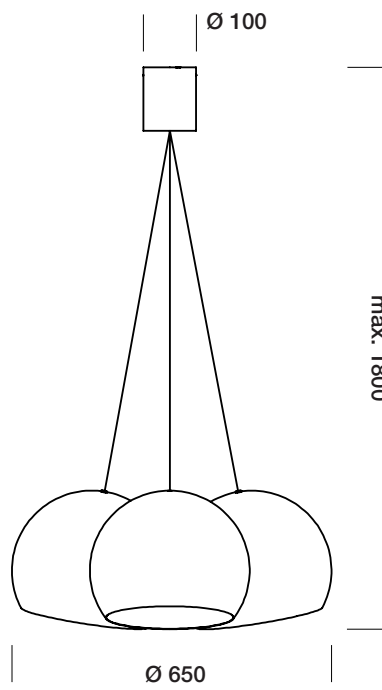

## CABLE GUIDE WITH STRAIN RELIEF

---

### ORDER CODE

---

WHITE	TP41WL
-------	--------

---

BLACK	TP41ZL
-------	--------

---

**tossB**