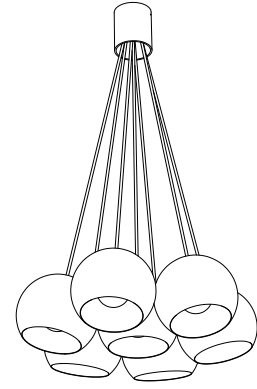

### SPHERE 1

LAMP TYPE	RETROFIT LED
FITTING	E27
WATTAGE	15W
VOLTAGE	230V
CLASS	1

### SPHERE 3

LAMP TYPE	RETROFIT LED
FITTING	E27
WATTAGE	3x15W
VOLTAGE	230V
CLASS	1

#### ORDER CODE

BLACK	T46H2IZL
WHITE	T46H2IWL

### SPHERE 7

LAMP TYPE	RETROFIT LED
FITTING	E27
WATTAGE	7x15W
VOLTAGE	230V
CLASS	1