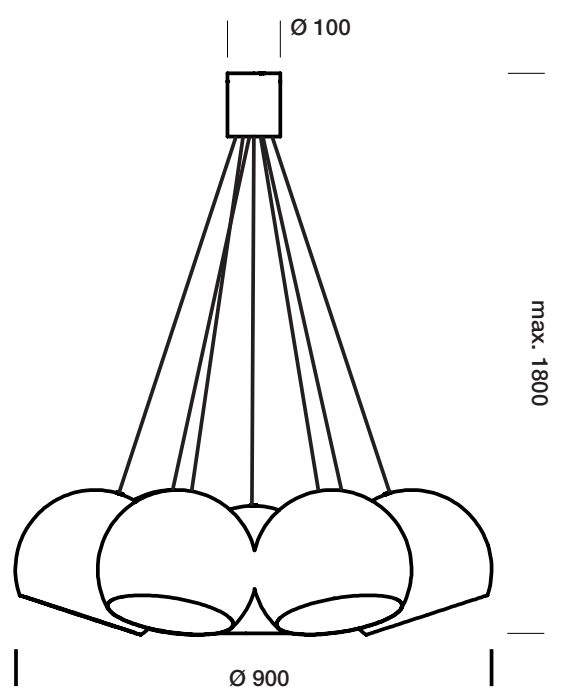

## CABLE GUIDE WITH STRAIN RELIEF

---

### ORDER CODE

---

WHITE	TP41WL
-------	--------

---

BLACK	TP41ZL
-------	--------

---

**tossB**