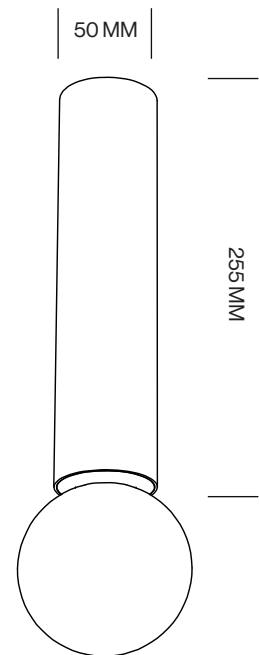

ROZETTA CEILING

DESIGNED BY ALAIN MONNENS

tossB

PRODUCT INFORMATION

ROZETTA S

LAMP TYPE	RETROFIT LED
FITTING	E27
WATTAGE	15W
VOLTAGE	230V
CLASS	1

ORDER CODE

BLACK	T52C1IZL
CHROME	T52C1IAP
GOLD	T52C1IAD
WHITE	T52C1IWL

ROZETTA M

LAMP TYPE	RETROFIT LED
FITTING	E27
WATTAGE	15W
VOLTAGE	230V
CLASS	1

ORDER CODE

BLACK	T52C2IZL
CHROME	T52C2IAP
GOLD	T52C2IAD
WHITE	T52C2IWL

ROZETTA L

LAMP TYPE	RETROFIT LED
FITTING	E27
WATTAGE	15W
VOLTAGE	230V
CLASS	1

ORDER CODE

BLACK	T52C3IZL
CHROME	T52C3IAP
GOLD	T52C3IAD
WHITE	T52C3IWL

tossB