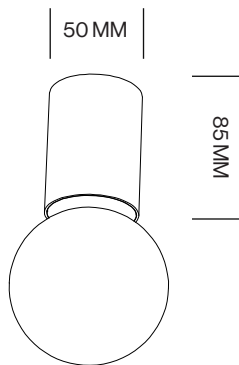

ROZETTA CEILING

DESIGNED BY ALAIN MONNENS

tossB

PRODUCT INFORMATION

ROZETTA S

LAMP TYPE	RETROFIT LED
FITTING	E27
WATTAGE	15W
VOLTAGE	230V
CLASS	1

ORDER CODE

BLACK	T52C1IZL
CHROME	T52C1IAP
GOLD	T52C1IAD
WHITE	T52C1IWL

ROZETTA M

LAMP TYPE	RETROFIT LED
FITTING	E27
WATTAGE	15W
VOLTAGE	230V
CLASS	1

ORDER CODE

BLACK	T52C2IZL
CHROME	T52C2IAP
GOLD	T52C2IAD
WHITE	T52C2IWL

ROZETTA L

LAMP TYPE	RETROFIT LED
FITTING	E27
WATTAGE	15W
VOLTAGE	230V
CLASS	1