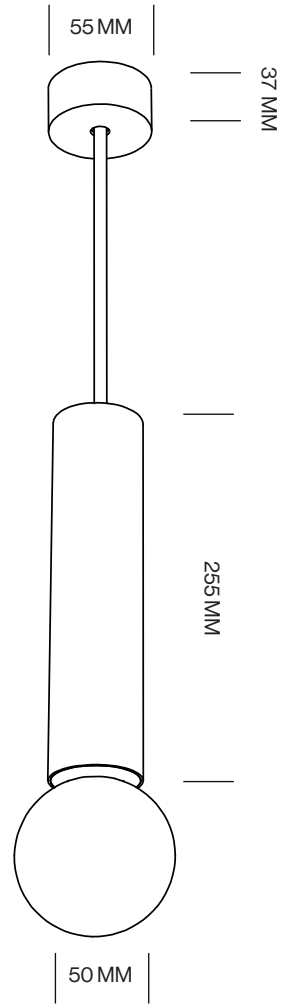

ROZETTA SUSPENSION S

LAMP TYPE	RETROFIT LED
FITTING	E27
WATTAGE	15W
VOLTAGE	230V
CLASS	1

ORDER CODE

BLACK	T52H1IZL
CHROME	T52H1IAP
GOLD	T52H1IAD
WHITE	T52H1IWL

ROZETTA SUSPENSION M

LAMP TYPE	RETROFIT LED
FITTING	E27
WATTAGE	15W
VOLTAGE	230V
CLASS	1

ORDER CODE

BLACK	T52H2IZL
CHROME	T52H2IAP
GOLD	T52H2IAD
WHITE	T52H2IWL

ROZETTA SUSPENSION L

LAMP TYPE	RETROFIT LED
FITTING	E27
WATTAGE	15W
VOLTAGE	230V
CLASS	1

ORDER CODE

BLACK	T52H3IZL
CHROME	T52H3IAP
GOLD	T52H3IAD
WHITE	T52H3IWL

CABLE GUIDE

ORDER CODE

WHITE	TP40WL
BLACK	TP40ZL

CABLE GUIDE WITH STRAIN RELIEF

ORDER CODE

WHITE	TP41WL
BLACK	TP41ZL