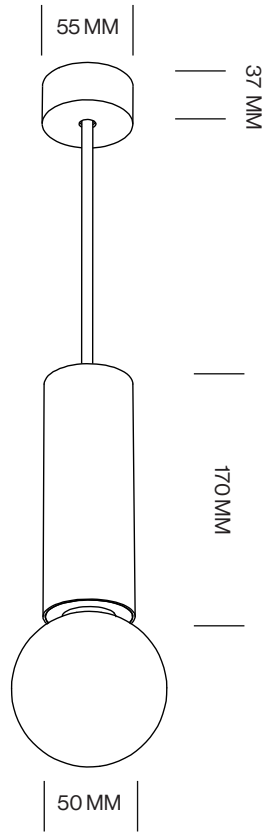

ROZETTA SUSPENSION S

LAMP TYPE	RETROFIT LED
FITTING	E27
WATTAGE	15W
VOLTAGE	230V
CLASS	1

ORDER CODE

BLACK	T52H1IZL
CHROME	T52H1IAP
GOLD	T52H1IAD
WHITE	T52H1IWL

ROZETTA SUSPENSION M

LAMP TYPE	RETROFIT LED
FITTING	E27
WATTAGE	15W
VOLTAGE	230V
CLASS	1

ORDER CODE

BLACK	T52H2IZL
CHROME	T52H2IAP
GOLD	T52H2IAD
WHITE	T52H2IWL

ROZETTA SUSPENSION L

LAMP TYPE	RETROFIT LED
FITTING	E27
WATTAGE	15W
VOLTAGE	230V
CLASS	1

ORDER CODE

BLACK	T52H3IZL
CHROME	T52H3IAP
GOLD	T52H3IAD
WHITE	T52H3IWL

CABLE GUIDE

ORDER CODE

WHITE	TP40WL
BLACK	TP40ZL

CABLE GUIDE WITH STRAIN RELIEF

ORDER CODE

WHITE	TP41WL
BLACK	TP41ZL