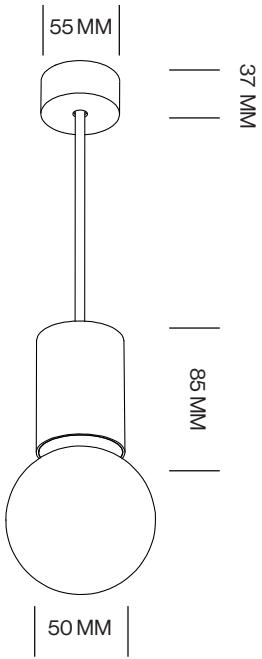

ROZETTA SUSPENSION S

LAMP TYPE	RETROFIT LED
FITTING	E27
WATTAGE	15W
VOLTAGE	230V
CLASS	1

ORDER CODE

BLACK	T52H1IZL
CHROME	T52H1IAP
GOLD	T52H1IAD
WHITE	T52H1IWL

ROZETTA SUSPENSION M

LAMP TYPE	RETROFIT LED
FITTING	E27
WATTAGE	15W
VOLTAGE	230V
CLASS	1

ORDER CODE

BLACK	T52H2IZL
CHROME	T52H2IAP
GOLD	T52H2IAD
WHITE	T52H2IWL

ROZETTA SUSPENSION L

LAMP TYPE	RETROFIT LED
FITTING	E27
WATTAGE	15W
VOLTAGE	230V
CLASS	1

ORDER CODE

BLACK	T52H3IZL
CHROME	T52H3IAP
GOLD	T52H3IAD
WHITE	T52H3IWL

CABLE GUIDE

ORDER CODE

WHITE	TP40WL
BLACK	TP40ZL

CABLE GUIDE WITH STRAIN RELIEF

ORDER CODE

WHITE	TP41WL
BLACK	TP41ZL