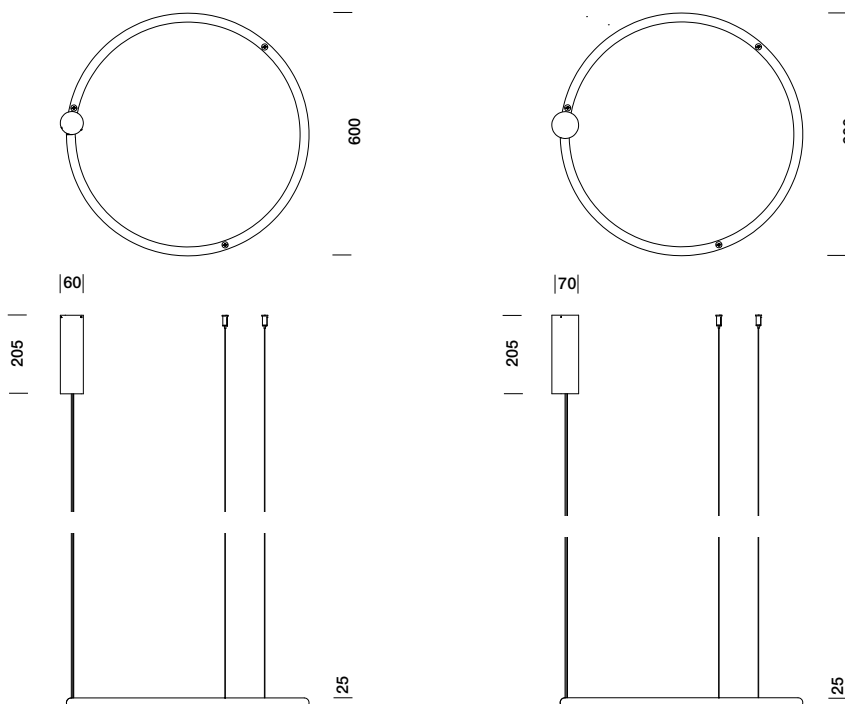

ORDER CODE 3000K

BLACK	T92H5DZL
WHITE	T92H5DWL