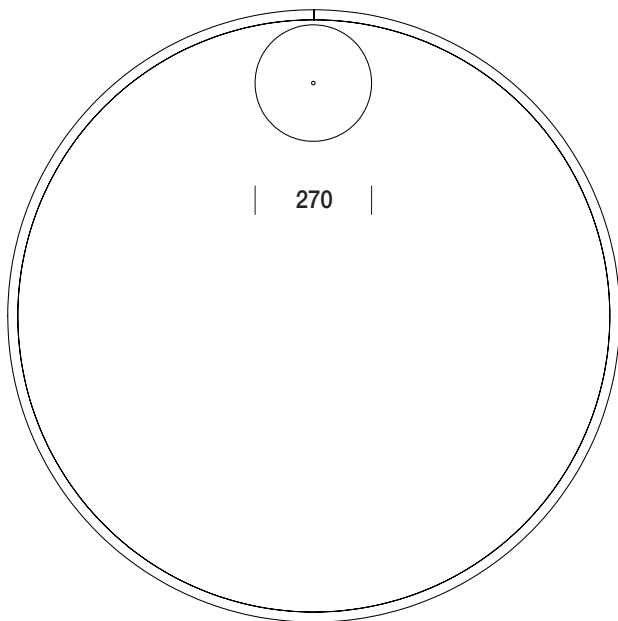

HOOLA 140

DESIGNED BY JOS MULLER

tossB

PRODUCT INFORMATION

HOOLA 140

LAMP TYPE	LED
COLOUR TEMP.	24 - 27 - 3000K
WATTAGE	90W
VOLTAGE	230V
LUMEN	4950
GEAR	INCLUDED
CLASS	1

ORDER CODE 2400K

BLACK	T92H17DZL
WHITE	T92H17DWL

ORDER CODE 2700K

BLACK	T92H14DZL
WHITE	T92H14DWL

ORDER CODE 3000K

BLACK	T92H13DZL
WHITE	T92H13DWL

HOOLA 140 DIM

LAMP TYPE	LED
COLOUR TEMP.	24 - 27 - 3000K
WATTAGE	90W
VOLTAGE	230V
LUMEN	4950
GEAR	INCLUDED 0-10V
CLASS	1

ORDER CODE 2400K

BLACK	T92H17DZLD
WHITE	T92H17DWLD

ORDER CODE 2700K

BLACK	T92H14DZLD
WHITE	T92H14DWLD

ORDER CODE 3000K

BLACK	T92H13DZLD
WHITE	T92H13DWLD

HOOLA 140 WITHOUT BASE & DRIVER

LAMP TYPE	LED
COLOUR TEMP.	24 - 27 - 3000K
WATTAGE	90W
VOLTAGE	24V
LUMEN	4950
GEAR	NOT INCLUDED
CLASS	2

ORDER CODE 2400K

BLACK	T92H18DZL
WHITE	T92H18DWL

ORDER CODE 2700K

BLACK	T92H16DZL
WHITE	T92H16DWL

ORDER CODE 3000K

BLACK	T92H15DZL
WHITE	T92H15DWL

1400

tossB