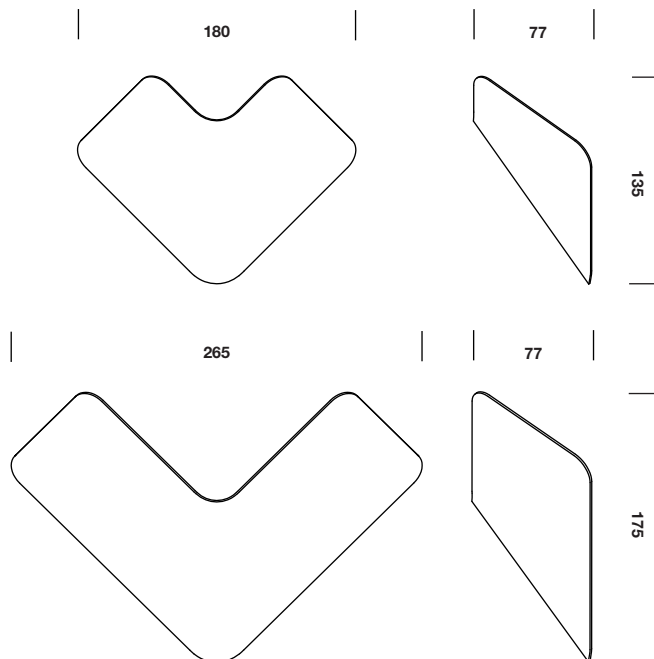

ORDER CODE

BLACK	T88A2DZL
WHITE	T88A2DWL