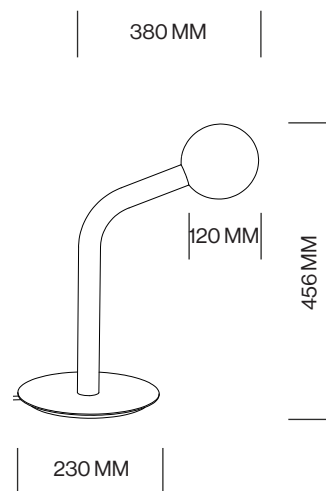

DOT

DESIGNED BY SYLVAIN WILLENZ

tossB

PRODUCT INFORMATION

DOT FLOOR

LAMP TYPE	RETROFIT LED
FITTING	G9
WATTAGE	5W
VOLTAGE	230V
GEAR	-
CLASS	1

ORDER CODE

BLACK	T93F1HZL
WHITE	T93F1HWL

DOT TABLE

LAMP TYPE	RETROFIT LED
FITTING	G9
WATTAGE	5W
VOLTAGE	230V
GEAR	-
CLASS	1

ORDER CODE

BLACK	T93T1HZL
WHITE	T93T1HWL

tossB

TOSSB.COM
CREATORS OF LIGHTING UNITS