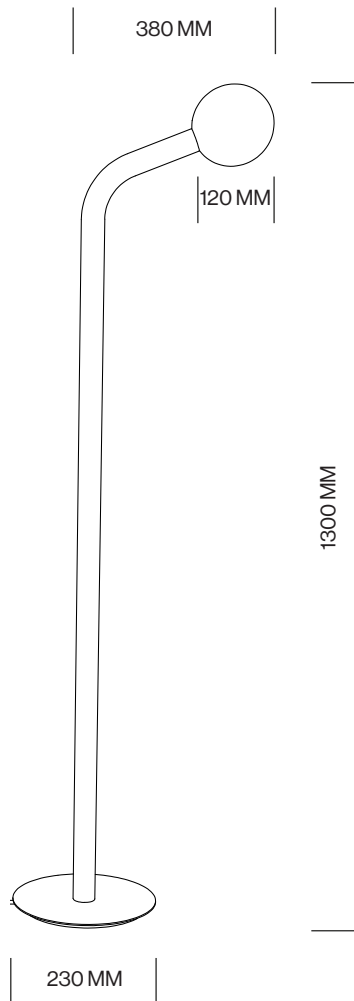

DOT

DESIGNED BY SYLVAIN WILLENZ

tossB

PRODUCT INFORMATION

DOT FLOOR

LAMP TYPE	RETROFIT LED
FITTING	G9
WATTAGE	5W
VOLTAGE	230V
GEAR	-
CLASS	1

ORDER CODE

BLACK	T93F1HZL
WHITE	T93F1HWL

DOT TABLE

LAMP TYPE	RETROFIT LED
FITTING	G9
WATTAGE	5W
VOLTAGE	230V
GEAR	-
CLASS	1

ORDER CODE

BLACK	T93T1HZL
WHITE	T93T1HWL

tossB

TOSSB.COM
CREATORS OF LIGHTING UNITS