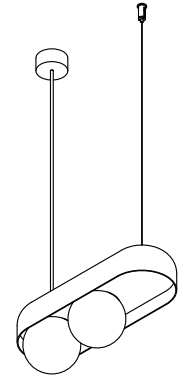

DICE SUSPENSION

DESIGNED BY BART VAN HOUCKE

tossB

PRODUCT INFORMATION

DICE SUSPENSION S-1

LAMP TYPE	LED (DIM TRIAC)
COLOUR TEMP.	2700K
WATTAGE	8W
VOLTAGE	230V
LUMEN	800
CLASS	1

ORDER CODE

WHITE	T105H1DWL
BLACK	T105H1DZL

DICE SUSPENSION S-2

LAMP TYPE	LED (DIM TRIAC)
COLOUR TEMP.	2700K
WATTAGE	2x8W
VOLTAGE	230V
LUMEN	2x800
CLASS	1

ORDER CODE

WHITE	T105H2DWL
BLACK	T105H2DZL

DICE SUSPENSION M-2

LAMP TYPE	LED (DIM TRIAC)
COLOUR TEMP.	2700K
WATTAGE	2x8W
VOLTAGE	230V
LUMEN	2x800
CLASS	1

ORDER CODE

WHITE	T105H3DWL
BLACK	T105H3DZL

DICE SUSPENSION M-3

LAMP TYPE	LED (DIM TRIAC)
COLOUR TEMP.	2700K
WATTAGE	3x8W
VOLTAGE	230V
LUMEN	3x800
CLASS	1

ORDER CODE

WHITE	T105H4DWL
BLACK	T105H4DZL

CABLE GUIDE