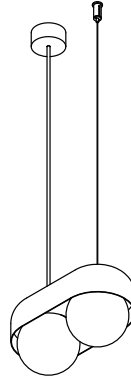

DICE SUSPENSION

DESIGNED BY BART VAN HOUCKE

tossB

PRODUCT INFORMATION

DICE SUSPENSION S-1

LAMP TYPE	LED (DIM TRIAC)
COLOUR TEMP.	2700K
WATTAGE	8W
VOLTAGE	230V
LUMEN	800
CLASS	1

ORDER CODE

WHITE	T105H1DWL
BLACK	T105H1DZL

DICE SUSPENSION S-2

LAMP TYPE	LED (DIM TRIAC)
COLOUR TEMP.	2700K
WATTAGE	2x8W
VOLTAGE	230V
LUMEN	2x800
CLASS	1

ORDER CODE

WHITE	T105H2DWL
BLACK	T105H2DZL

DICE SUSPENSION M-2

LAMP TYPE	LED (DIM TRIAC)
COLOUR TEMP.	2700K
WATTAGE	2x8W
VOLTAGE	230V
LUMEN	2x800
CLASS	1

ORDER CODE

WHITE	T105H3DWL
BLACK	T105H3DZL

DICE SUSPENSION M-3

LAMP TYPE	LED (DIM TRIAC)
COLOUR TEMP.	2700K
WATTAGE	3x8W
VOLTAGE	230V
LUMEN	3x800
CLASS	1

ORDER CODE

WHITE	T105H4DWL
BLACK	T105H4DZL

CABLE GUIDE

ORDER CODE

WHITE	TP40WL
BLACK	TP40ZL

CABLE GUIDE WITH STRAIN RELIEF

ORDER CODE

WHITE	TP41WL
BLACK	TP41ZL

tossB

TOSSB.COM
CREATORS OF LIGHTING UNITS