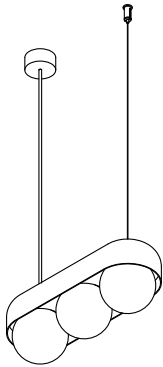

DICE SUSPENSION

DESIGNED BY BART VAN HOUCKE

tossB

PRODUCT INFORMATION

DICE SUSPENSION S-1

LAMP TYPE	LED (DIM TRIAC)
COLOUR TEMP.	2700K
WATTAGE	8W
VOLTAGE	230V
LUMEN	800
CLASS	1

ORDER CODE

WHITE	T105H1DWL
BLACK	T105H1DZL

DICE SUSPENSION S-2

LAMP TYPE	LED (DIM TRIAC)
COLOUR TEMP.	2700K
WATTAGE	2x8W
VOLTAGE	230V
LUMEN	2x800
CLASS	1

ORDER CODE

WHITE	T105H2DWL
BLACK	T105H2DZL

DICE SUSPENSION M-2

LAMP TYPE	LED (DIM TRIAC)
COLOUR TEMP.	2700K
WATTAGE	2x8W
VOLTAGE	230V
LUMEN	2x800
CLASS	1

ORDER CODE

WHITE	T105H3DWL
BLACK	T105H3DZL

DICE SUSPENSION M-3

LAMP TYPE	LED (DIM TRIAC)
COLOUR TEMP.	2700K
WATTAGE	3x8W
VOLTAGE	230V
LUMEN	3x800
CLASS	1

ORDER CODE

WHITE	T105H4DWL
BLACK	T105H4DZL

CABLE GUIDE