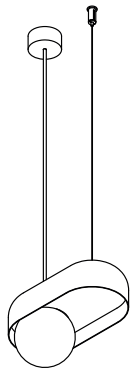

DICE SUSPENSION

DESIGNED BY BART VAN HOUCKE

tossB

PRODUCT INFORMATION

DICE SUSPENSION S-1

LAMP TYPE	LED (DIM TRIAC)
COLOUR TEMP.	2700K
WATTAGE	8W
VOLTAGE	230V
LUMEN	800
CLASS	1

ORDER CODE

WHITE	T105H1DWL
BLACK	T105H1DZL

DICE SUSPENSION S-2

LAMP TYPE	LED (DIM TRIAC)
COLOUR TEMP.	2700K
WATTAGE	2x8W
VOLTAGE	230V
LUMEN	2x800
CLASS	1

ORDER CODE

WHITE	T105H2DWL
BLACK	T105H2DZL

DICE SUSPENSION M-2

LAMP TYPE	LED (DIM TRIAC)
COLOUR TEMP.	2700K
WATTAGE	2x8W
VOLTAGE	230V
LUMEN	2x800
CLASS	1

ORDER CODE

WHITE	T105H3DWL
BLACK	T105H3DZL

DICE SUSPENSION M-3

LAMP TYPE	LED (DIM TRIAC)
COLOUR TEMP.	2700K
WATTAGE	3x8W
VOLTAGE	230V
LUMEN	3x800
CLASS	1

ORDER CODE

WHITE	T105H4DWL
BLACK	T105H4DZL

CABLE GUIDE