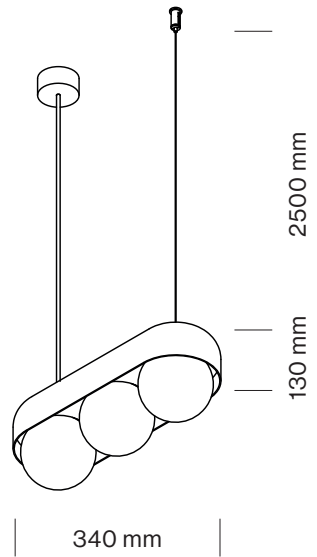

DICE SUSPENSION

DESIGNED BY BART VAN HOUCKE

tossB

PRODUCT INFORMATION

DICE SUSPENSION S-1

LAMP TYPE	LED (DIM TRIAC)
COLOUR TEMP.	2700K
WATTAGE	8W
VOLTAGE	230V
LUMEN	800
CLASS	1

ORDER CODE

WHITE	T105H1DWL
BLACK	T105H1DZL

DICE SUSPENSION S-2

LAMP TYPE	LED (DIM TRIAC)
COLOUR TEMP.	2700K
WATTAGE	2x8W
VOLTAGE	230V
LUMEN	2x800
CLASS	1

ORDER CODE

WHITE	T105H2DWL
BLACK	T105H2DZL

DICE SUSPENSION M-2

LAMP TYPE	LED (DIM TRIAC)
COLOUR TEMP.	2700K
WATTAGE	2x8W
VOLTAGE	230V
LUMEN	2x800
CLASS	1

ORDER CODE

WHITE	T105H3DWL
BLACK	T105H3DZL

DICE SUSPENSION M-3

LAMP TYPE	LED (DIM TRIAC)
COLOUR TEMP.	2700K
WATTAGE	3x8W
VOLTAGE	230V
LUMEN	3x800
CLASS	1

ORDER CODE

WHITE	T105H4DWL
BLACK	T105H4DZL

CABLE GUIDE

ORDER CODE

WHITE	TP40WL
BLACK	TP40ZL

CABLE GUIDE WITH STRAIN RELIEF

ORDER CODE

WHITE	TP41WL
BLACK	TP41ZL

tossB

TOSSB.COM
CREATORS OF LIGHTING UNITS