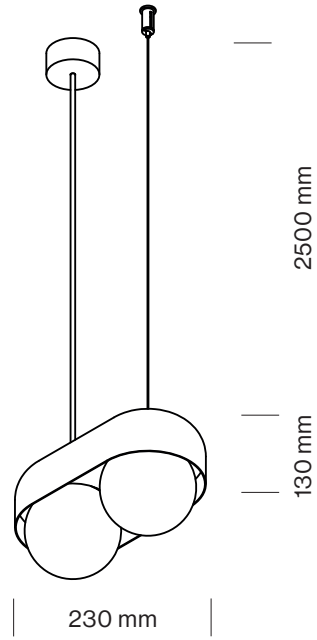

DICE SUSPENSION

DESIGNED BY BART VAN HOUCKE

tossB

PRODUCT INFORMATION

DICE SUSPENSION S-1

LAMP TYPE	LED (DIM TRIAC)
COLOUR TEMP.	2700K
WATTAGE	8W
VOLTAGE	230V
LUMEN	800
CLASS	1

ORDER CODE

WHITE	T105H1DWL
BLACK	T105H1DZL

DICE SUSPENSION S-2

LAMP TYPE	LED (DIM TRIAC)
COLOUR TEMP.	2700K
WATTAGE	2x8W
VOLTAGE	230V
LUMEN	2x800
CLASS	1

ORDER CODE

WHITE	T105H2DWL
BLACK	T105H2DZL

DICE SUSPENSION M-2

LAMP TYPE	LED (DIM TRIAC)
COLOUR TEMP.	2700K
WATTAGE	2x8W
VOLTAGE	230V
LUMEN	2x800
CLASS	1

ORDER CODE

WHITE	T105H3DWL
BLACK	T105H3DZL

DICE SUSPENSION M-3

LAMP TYPE	LED (DIM TRIAC)
COLOUR TEMP.	2700K
WATTAGE	3x8W
VOLTAGE	230V
LUMEN	3x800
CLASS	1

ORDER CODE

WHITE	T105H4DWL
BLACK	T105H4DZL

CABLE GUIDE

ORDER CODE

WHITE	TP40WL
BLACK	TP40ZL

CABLE GUIDE WITH STRAIN RELIEF

ORDER CODE

WHITE	TP41WL
BLACK	TP41ZL

tossB

TOSSB.COM
CREATORS OF LIGHTING UNITS