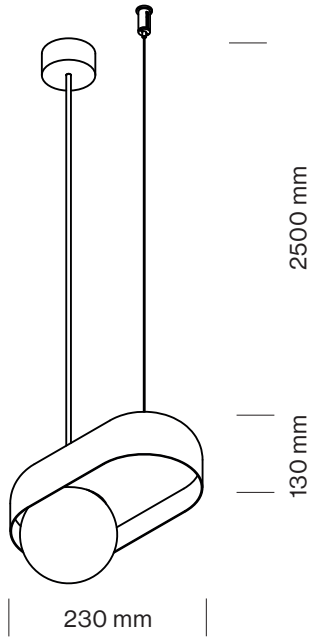

DICE SUSPENSION

DESIGNED BY BART VAN HOUCKE

tossB

PRODUCT INFORMATION

DICE SUSPENSION S-1

LAMP TYPE	LED (DIM TRIAC)
COLOUR TEMP.	2700K
WATTAGE	8W
VOLTAGE	230V
LUMEN	800
CLASS	1

ORDER CODE

WHITE	T105H1DWL
BLACK	T105H1DZL

DICE SUSPENSION S-2

LAMP TYPE	LED (DIM TRIAC)
COLOUR TEMP.	2700K
WATTAGE	2x8W
VOLTAGE	230V
LUMEN	2x800
CLASS	1

ORDER CODE

WHITE	T105H2DWL
BLACK	T105H2DZL

DICE SUSPENSION M-2

LAMP TYPE	LED (DIM TRIAC)
COLOUR TEMP.	2700K
WATTAGE	2x8W
VOLTAGE	230V
LUMEN	2x800
CLASS	1

ORDER CODE

WHITE	T105H3DWL
BLACK	T105H3DZL

DICE SUSPENSION M-3

LAMP TYPE	LED (DIM TRIAC)
COLOUR TEMP.	2700K
WATTAGE	3x8W
VOLTAGE	230V
LUMEN	3x800
CLASS	1

ORDER CODE

WHITE	T105H4DWL
BLACK	T105H4DZL

CABLE GUIDE

ORDER CODE

WHITE	TP40WL
BLACK	TP40ZL

CABLE GUIDE WITH STRAIN RELIEF

ORDER CODE

WHITE	TP41WL
BLACK	TP41ZL

tossB

TOSSB.COM
CREATORS OF LIGHTING UNITS