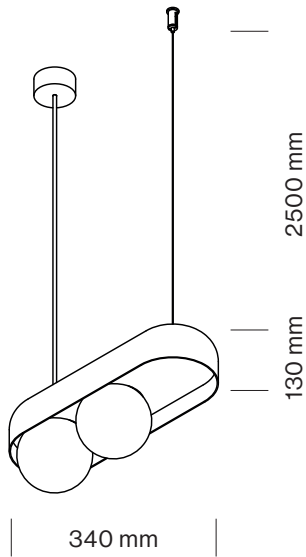

DICE SUSPENSION

DESIGNED BY BART VAN HOUCKE

tossB

PRODUCT INFORMATION

DICE SUSPENSION S-1

LAMP TYPE	LED (DIM TRIAC)
COLOUR TEMP.	2700K
WATTAGE	8W
VOLTAGE	230V
LUMEN	800
CLASS	1

ORDER CODE

WHITE	T105H1DWL
BLACK	T105H1DZL

DICE SUSPENSION S-2

LAMP TYPE	LED (DIM TRIAC)
COLOUR TEMP.	2700K
WATTAGE	2x8W
VOLTAGE	230V
LUMEN	2x800
CLASS	1

ORDER CODE

WHITE	T105H2DWL
BLACK	T105H2DZL

DICE SUSPENSION M-2

LAMP TYPE	LED (DIM TRIAC)
COLOUR TEMP.	2700K
WATTAGE	2x8W
VOLTAGE	230V
LUMEN	2x800
CLASS	1

ORDER CODE

WHITE	T105H3DWL
BLACK	T105H3DZL

DICE SUSPENSION M-3

LAMP TYPE	LED (DIM TRIAC)
COLOUR TEMP.	2700K
WATTAGE	3x8W
VOLTAGE	230V
LUMEN	3x800
CLASS	1

ORDER CODE

WHITE	T105H4DWL
BLACK	T105H4DZL

CABLE GUIDE

ORDER CODE

WHITE	TP40WL
BLACK	TP40ZL

CABLE GUIDE WITH STRAIN RELIEF

ORDER CODE

WHITE	TP41WL
BLACK	TP41ZL

tossB

TOSSB.COM
CREATORS OF LIGHTING UNITS