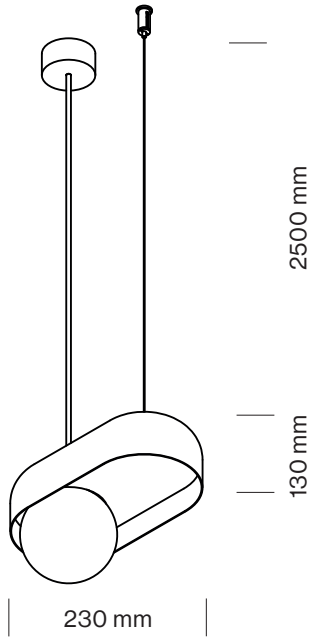

DICE SUSPENSION S-1

LAMP TYPE	RETROFIT LED
FITTING	G9
WATTAGE	5W
VOLTAGE	230V
CLASS	1

ORDER CODE

WHITE	T105H1HWL
BLACK	T105H1HZL

DICE SUSPENSION S-2

LAMP TYPE	RETROFIT LED
FITTING	G9
WATTAGE	2x5W
VOLTAGE	230V
CLASS	1

ORDER CODE

WHITE	T105H2HWL
BLACK	T105H2HZL

DICE SUSPENSION M-2

LAMP TYPE	RETROFIT LED
FITTING	G9
WATTAGE	2x5W
VOLTAGE	230V
CLASS	1

ORDER CODE

WHITE	T105H3HWL
BLACK	T105H3HZL

DICE SUSPENSION M-3

LAMP TYPE	RETROFIT LED
FITTING	G9
WATTAGE	3x5W
VOLTAGE	230V
CLASS	1

ORDER CODE

WHITE	T105H4HWL
BLACK	T105H4HZL

CABLE GUIDE

ORDER CODE

WHITE	TP40WL
BLACK	TP40ZL

CABLE GUIDE WITH STRAIN RELIEF

ORDER CODE

WHITE	TP41WL
BLACK	TP41ZL