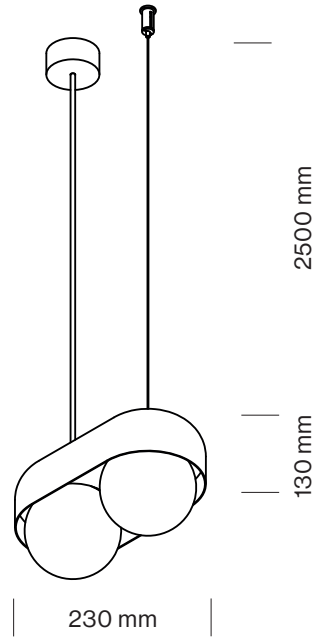

DICE SUSPENSION S-1

LAMP TYPE	RETROFIT LED
FITTING	G9
WATTAGE	5W
VOLTAGE	230V
CLASS	1

ORDER CODE

WHITE	T105H1HWL
BLACK	T105H1HZL

DICE SUSPENSION S-2

LAMP TYPE	RETROFIT LED
FITTING	G9
WATTAGE	2x5W
VOLTAGE	230V
CLASS	1

ORDER CODE

WHITE	T105H2HWL
BLACK	T105H2HZL

DICE SUSPENSION M-2

LAMP TYPE	RETROFIT LED
FITTING	G9
WATTAGE	2x5W
VOLTAGE	230V
CLASS	1

ORDER CODE

WHITE	T105H3HWL
BLACK	T105H3HZL

DICE SUSPENSION M-3

LAMP TYPE	RETROFIT LED
FITTING	G9
WATTAGE	3x5W
VOLTAGE	230V
CLASS	1

ORDER CODE

WHITE	T105H4HWL
BLACK	T105H4HZL

CABLE GUIDE

ORDER CODE

WHITE	TP40WL
BLACK	TP40ZL

CABLE GUIDE WITH STRAIN RELIEF

ORDER CODE

WHITE	TP41WL
BLACK	TP41ZL