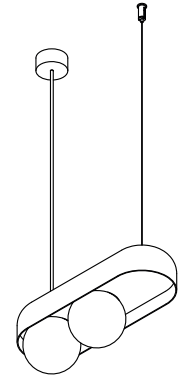

DICE SUSPENSION M-2

LAMP TYPE	RETROFIT LED
FITTING	G9
WATTAGE	2x5W
VOLTAGE	230V
CLASS	1

ORDER CODE

WHITE	T105H3HWL
BLACK	T105H3HZL