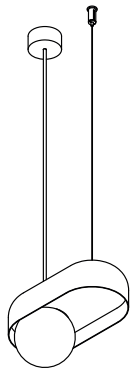

# DICE SUSPENSION

DESIGNED BY BART VAN HOUCKE

**tossB**

**PRODUCT INFORMATION**

### DICE SUSPENSION S-1

LAMP TYPE	RETROFIT LED
FITTING	G9
WATTAGE	5W
VOLTAGE	230V
CLASS	1

#### ORDER CODE

WHITE	T105H1HWL
BLACK	T105H1HZL

### DICE SUSPENSION S-2

LAMP TYPE	RETROFIT LED
FITTING	G9
WATTAGE	2x5W
VOLTAGE	230V
CLASS	1