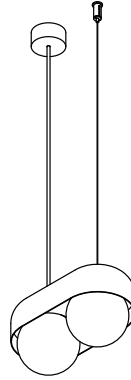

# DICE SUSPENSION

DESIGNED BY BART VAN HOUCKE

**tossB**

**PRODUCT INFORMATION**

### DICE SUSPENSION S-1

LAMP TYPE	RETROFIT LED
FITTING	G9
WATTAGE	5W
VOLTAGE	230V
CLASS	1

#### ORDER CODE

WHITE	T105H1HWL
BLACK	T105H1HZL

### DICE SUSPENSION S-2

LAMP TYPE	RETROFIT LED
FITTING	G9
WATTAGE	2x5W
VOLTAGE	230V
CLASS	1