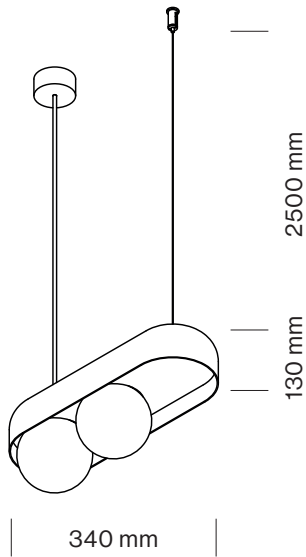

DICE SUSPENSION S-1

LAMP TYPE	RETROFIT LED
FITTING	G9
WATTAGE	5W
VOLTAGE	230V
CLASS	1

ORDER CODE

WHITE	T105H1HWL
BLACK	T105H1HZL

DICE SUSPENSION S-2

LAMP TYPE	RETROFIT LED
FITTING	G9
WATTAGE	2x5W
VOLTAGE	230V
CLASS	1

ORDER CODE

WHITE	T105H2HWL
BLACK	T105H2HZL

DICE SUSPENSION M-2

LAMP TYPE	RETROFIT LED
FITTING	G9
WATTAGE	2x5W
VOLTAGE	230V
CLASS	1

ORDER CODE

WHITE	T105H3HWL
BLACK	T105H3HZL

DICE SUSPENSION M-3

LAMP TYPE	RETROFIT LED
FITTING	G9
WATTAGE	3x5W
VOLTAGE	230V
CLASS	1

ORDER CODE

WHITE	T105H4HWL
BLACK	T105H4HZL

CABLE GUIDE

ORDER CODE

WHITE	TP40WL
BLACK	TP40ZL

CABLE GUIDE WITH STRAIN RELIEF

ORDER CODE

WHITE	TP41WL
BLACK	TP41ZL