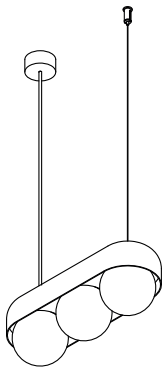

### DICE SUSPENSION S-1

LAMP TYPE	RETROFIT LED
FITTING	G9
WATTAGE	5W
VOLTAGE	230V
CLASS	1

### DICE SUSPENSION S-2

LAMP TYPE	RETROFIT LED
FITTING	G9
WATTAGE	2x5W
VOLTAGE	230V
CLASS	1

### DICE SUSPENSION M-2

LAMP TYPE	RETROFIT LED
FITTING	G9
WATTAGE	2x5W
VOLTAGE	230V
CLASS	1

### DICE SUSPENSION M-3

LAMP TYPE	RETROFIT LED
FITTING	G9
WATTAGE	3x5W
VOLTAGE	230V
CLASS	1