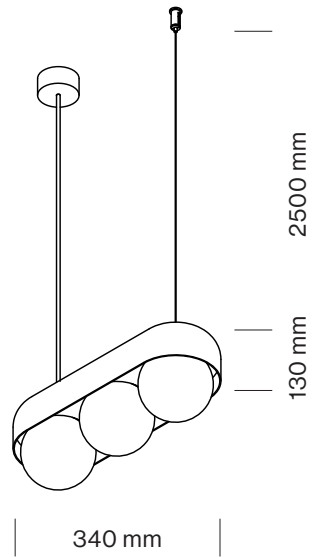

DICE SUSPENSION S-1

LAMP TYPE	RETROFIT LED
FITTING	G9
WATTAGE	5W
VOLTAGE	230V
CLASS	1

ORDER CODE

WHITE	T105H1HWL
BLACK	T105H1HZL

DICE SUSPENSION S-2

LAMP TYPE	RETROFIT LED
FITTING	G9
WATTAGE	2x5W
VOLTAGE	230V
CLASS	1

ORDER CODE

WHITE	T105H2HWL
BLACK	T105H2HZL

DICE SUSPENSION M-2

LAMP TYPE	RETROFIT LED
FITTING	G9
WATTAGE	2x5W
VOLTAGE	230V
CLASS	1

ORDER CODE

WHITE	T105H3HWL
BLACK	T105H3HZL

DICE SUSPENSION M-3

LAMP TYPE	RETROFIT LED
FITTING	G9
WATTAGE	3x5W
VOLTAGE	230V
CLASS	1

ORDER CODE

WHITE	T105H4HWL
BLACK	T105H4HZL

CABLE GUIDE

ORDER CODE

WHITE	TP40WL
BLACK	TP40ZL

CABLE GUIDE WITH STRAIN RELIEF

ORDER CODE

WHITE	TP41WL
BLACK	TP41ZL