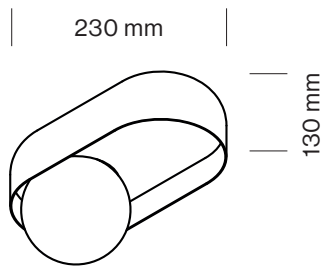

DICE SURFACE S-1

LAMP TYPE	RETROFIT LED
FITTING	G9
WATTAGE	5W
VOLTAGE	230V
CLASS	1

ORDER CODE

WHITE	T105C1HWL
BLACK	T105C1HZL

DICE SURFACE S-2

LAMP TYPE	RETROFIT LED
FITTING	G9
WATTAGE	2x5W
VOLTAGE	230V
CLASS	1

ORDER CODE

WHITE	T105C2HWL
BLACK	T105C2HZL

DICE SURFACE M-2

LAMP TYPE	RETROFIT LED
FITTING	G9
WATTAGE	2x5W
VOLTAGE	230V
CLASS	1

ORDER CODE

WHITE	T105C3HWL
BLACK	T105C3HZL

DICE SURFACE M-3

LAMP TYPE	RETROFIT LED
FITTING	G9
WATTAGE	3x5W
VOLTAGE	230V
CLASS	1

ORDER CODE

WHITE	T105C4HWL
BLACK	T105C4HZL