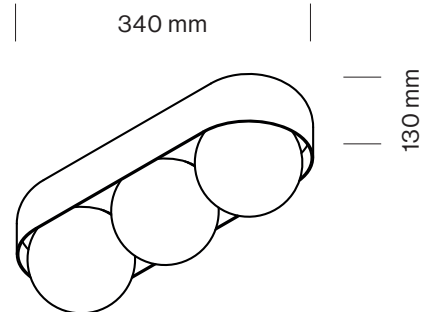

DICE SURFACE S-1

LAMP TYPE	RETROFIT LED
FITTING	G9
WATTAGE	5W
VOLTAGE	230V
CLASS	1

ORDER CODE

WHITE	T105C1HWL
BLACK	T105C1HZL

DICE SURFACE S-2

LAMP TYPE	RETROFIT LED
FITTING	G9
WATTAGE	2x5W
VOLTAGE	230V
CLASS	1

ORDER CODE

WHITE	T105C2HWL
BLACK	T105C2HZL

DICE SURFACE M-2

LAMP TYPE	RETROFIT LED
FITTING	G9
WATTAGE	2x5W
VOLTAGE	230V
CLASS	1

ORDER CODE

WHITE	T105C3HWL
BLACK	T105C3HZL

DICE SURFACE M-3

LAMP TYPE	RETROFIT LED
FITTING	G9
WATTAGE	3x5W
VOLTAGE	230V
CLASS	1

ORDER CODE

WHITE	T105C4HWL
BLACK	T105C4HZL