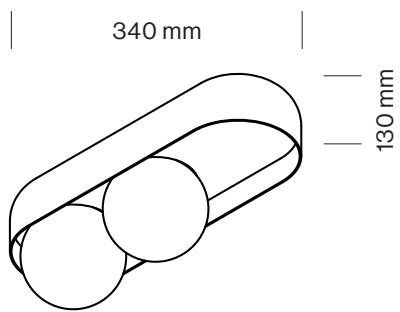

DICE SURFACE S-1

LAMP TYPE	RETROFIT LED
FITTING	G9
WATTAGE	5W
VOLTAGE	230V
CLASS	1

ORDER CODE

WHITE	T105C1HWL
BLACK	T105C1HZL

DICE SURFACE S-2

LAMP TYPE	RETROFIT LED
FITTING	G9
WATTAGE	2x5W
VOLTAGE	230V
CLASS	1

ORDER CODE

WHITE	T105C2HWL
BLACK	T105C2HZL

DICE SURFACE M-2

LAMP TYPE	RETROFIT LED
FITTING	G9
WATTAGE	2x5W
VOLTAGE	230V
CLASS	1

ORDER CODE

WHITE	T105C3HWL
BLACK	T105C3HZL

DICE SURFACE M-3

LAMP TYPE	RETROFIT LED
FITTING	G9
WATTAGE	3x5W
VOLTAGE	230V
CLASS	1

ORDER CODE

WHITE	T105C4HWL
BLACK	T105C4HZL