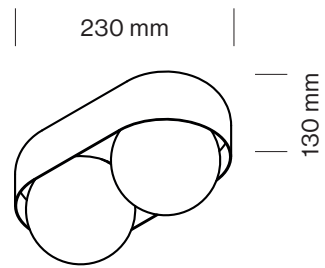

DICE SURFACE S-1

LAMP TYPE	RETROFIT LED
FITTING	G9
WATTAGE	5W
VOLTAGE	230V
CLASS	1

ORDER CODE

WHITE	T105C1HWL
BLACK	T105C1HZL

DICE SURFACE S-2

LAMP TYPE	RETROFIT LED
FITTING	G9
WATTAGE	2x5W
VOLTAGE	230V
CLASS	1

ORDER CODE

WHITE	T105C2HWL
BLACK	T105C2HZL

DICE SURFACE M-2

LAMP TYPE	RETROFIT LED
FITTING	G9
WATTAGE	2x5W
VOLTAGE	230V
CLASS	1

ORDER CODE

WHITE	T105C3HWL
BLACK	T105C3HZL

DICE SURFACE M-3

LAMP TYPE	RETROFIT LED
FITTING	G9
WATTAGE	3x5W
VOLTAGE	230V
CLASS	1

ORDER CODE

WHITE	T105C4HWL
BLACK	T105C4HZL