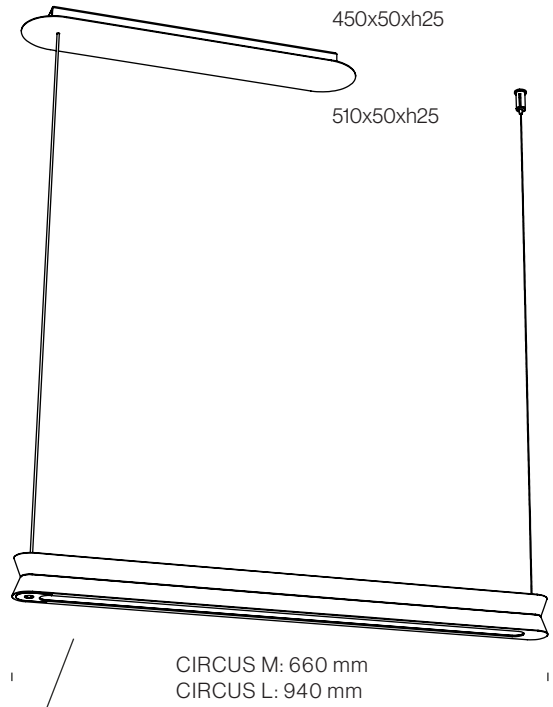

BLACK PAINTED	T109P2ZL
WHITE PAINTED	T109P2CR

CABLE GUIDE

ORDER CODE

BLACK PAINTED	TP39ZL
WHITE PAINTED	TP39WL

CIRCUS S

CIRCUS M/L

distance between the cables:

CIRCUS S	343mm
CIRCUS M	623mm
CIRCUS L	903mm