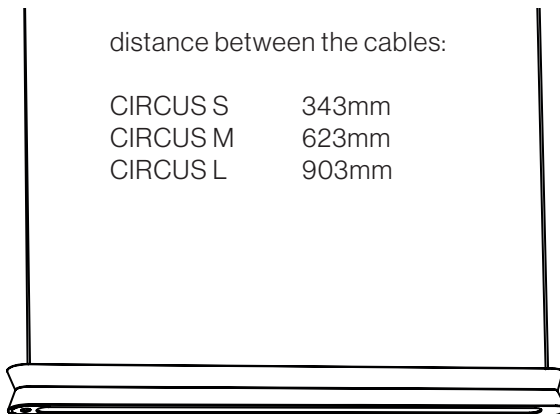

BLACK PAINTED	T109P2ZL
WHITE PAINTED	T109P2CR

CABLE GUIDE

ORDER CODE

BLACK PAINTED	TP39ZL
WHITE PAINTED	TP39WL

CIRCUS S

CIRCUS M/L

distance between the cables:

CIRCUS S	343mm
CIRCUS M	623mm
CIRCUS L	903mm