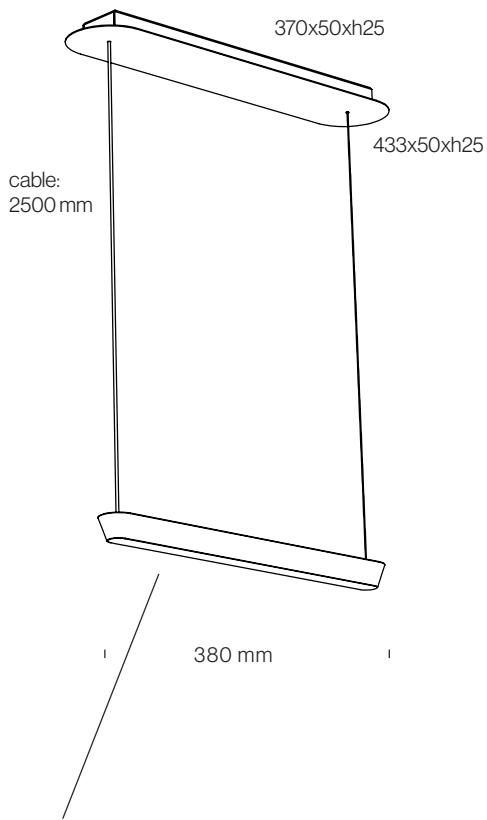

BLACK PAINTED	T109P2ZL
WHITE PAINTED	T109P2CR

CABLE GUIDE

ORDER CODE

BLACK PAINTED	TP39ZL
WHITE PAINTED	TP39WL

CIRCUS S

CIRCUS M/L

distance between the cables:

CIRCUS S	343mm
CIRCUS M	623mm
CIRCUS L	903mm