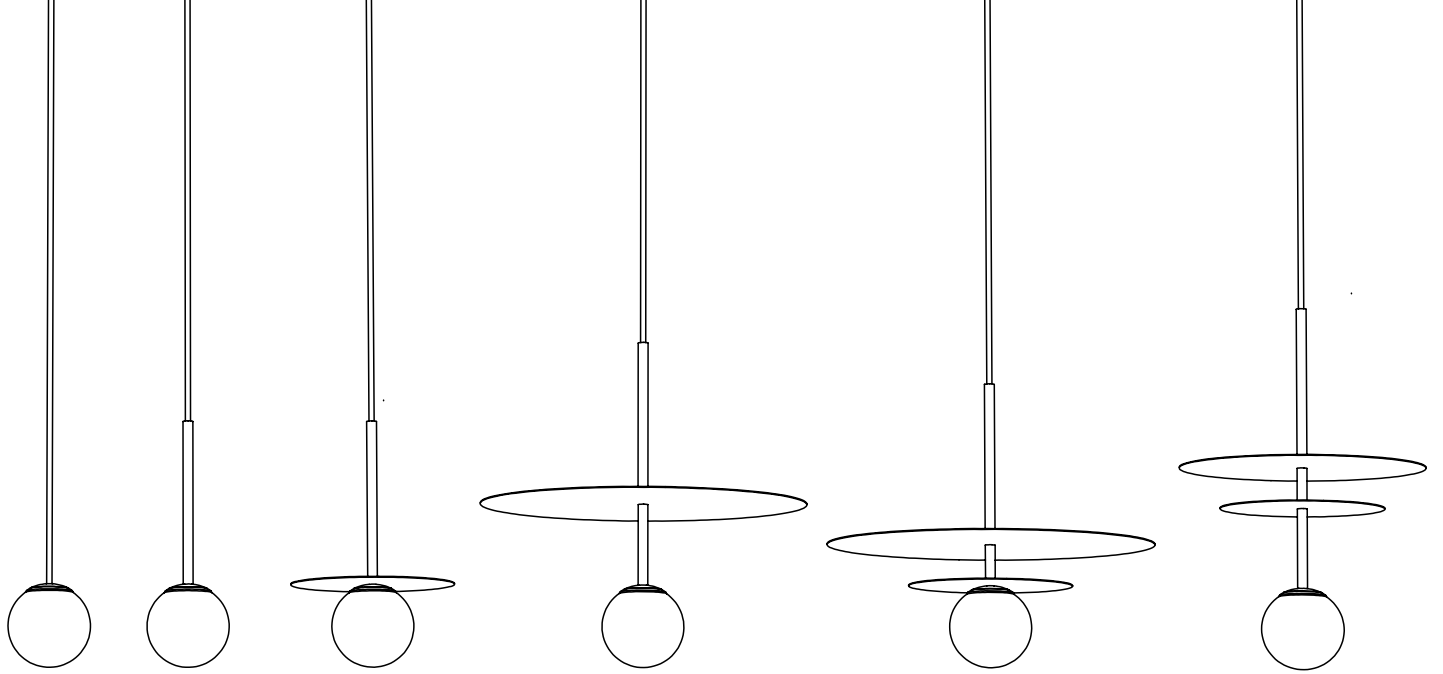

CELESTE SUSPENSION

DESIGNED BY GLENN MARYS

tossB

PRODUCT INFORMATION

CELESTE SPHERE -S-

LAMP TYPE	RETROFIT LED
FITTING	G9
WATTAGE	5W
VOLTAGE	230V
CLASS	1

ORDER CODE

BLACK PAINTED	T112SP1ZL
BRONZE	T112SP1OE
BRUSHED BRASS	T112SP1LB
WHITE PAINTED	T112SP1WL

CELESTE SPHERE -M-

LAMP TYPE	RETROFIT LED
FITTING	E27
WATTAGE	15W
VOLTAGE	230V
CLASS	1

ORDER CODE

BLACK PAINTED	T112SP2ZL
BRONZE	T112SP2OE
BRUSHED BRASS	T112SP2LB
WHITE PAINTED	T112SP2WL

CELESTE SPHERE -L-

CABLE GUIDE

ORDER CODE

BLACK PAINTED	TP40ZL
BRONZE	TP40OE
BRUSHED BRASS	TP40LB
WHITE PAINTED	TP40WL

CABLE GUIDE WITH STRAIN RELIEF

ORDER CODE

BLACK PAINTED	TP41ZL
BRONZE	TP41OE
BRUSHED BRASS	TP41LB
WHITE PAINTED	TP41WL

SPHERE -S- 100mm
 SPHERE -M- 150mm
 SPHERE -L- 200mm

ROD -S- 12xh50
 ROD -M- 12xh150
 ROD -L- 12xh200

DIFFUSER -S- 200mm
 DIFFUSER -M- 300mm
 DIFFUSER -L- 400mm

HOW TO ORDER? EXAMPLE:

T112P1..
 T112RP3..
 T112DP1..
 T112RP1..
 T112SP1..