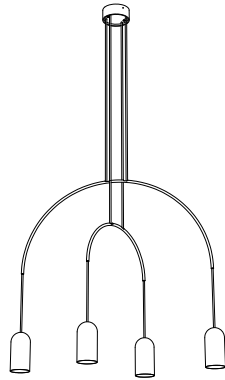

BOW II

DESIGNED BY DAVID DOLCINI

tossB

PRODUCT INFORMATION

BOW II S+M

LAMP TYPE	RETROFIT LED
FITTING	E27
WATTAGE	4x15W
VOLTAGE	230V
CLASS	1

ORDER CODE

BLACK	T97H4IZL
-------	----------

BOW II S+M MINI

LAMP TYPE	RETROFIT LED
FITTING	E27
WATTAGE	4x15W
VOLTAGE	230V
CLASS	1

ORDER CODE

BLACK	T97H11IZL
-------	-----------

BOW II M+L

LAMP TYPE	RETROFIT LED
FITTING	E27
WATTAGE	4x15W
VOLTAGE	230V
CLASS	1

ORDER CODE

BLACK	T97H6IZL
-------	----------

BOW II M+L MINI

LAMP TYPE	RETROFIT LED
FITTING	E27
WATTAGE	4x15W
VOLTAGE	230V
CLASS	1

ORDER CODE

BLACK	T97H13IZL
-------	-----------

BOW II L+S

LAMP TYPE	RETROFIT LED
FITTING	E27
WATTAGE	4x15W
VOLTAGE	230V
CLASS	1

ORDER CODE

BLACK	T97H5IZL
-------	----------

BOW II L+S MINI

LAMP TYPE	RETROFIT LED
FITTING	E27
WATTAGE	4x15W
VOLTAGE	230V
CLASS	1

ORDER CODE

BLACK	T97H12IZL
-------	-----------

BOW II S+M

BOW II M+L