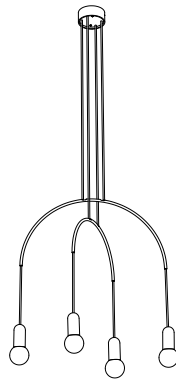

BOW II

DESIGNED BY DAVID DOLCINI

tossB

PRODUCT INFORMATION

BOW II S+M

LAMP TYPE	RETROFIT LED
FITTING	E27
WATTAGE	4x15W
VOLTAGE	230V
CLASS	1

ORDER CODE

BLACK	T97H4IZL
-------	----------

BOW II S+M MINI

LAMP TYPE	RETROFIT LED
FITTING	E27
WATTAGE	4x15W
VOLTAGE	230V
CLASS	1

ORDER CODE

BLACK	T97H11IZL
-------	-----------

BOW II M+L

LAMP TYPE	RETROFIT LED
FITTING	E27
WATTAGE	4x15W
VOLTAGE	230V
CLASS	1

ORDER CODE

BLACK	T97H6IZL
-------	----------

BOW II M+L MINI

LAMP TYPE	RETROFIT LED
FITTING	E27
WATTAGE	4x15W
VOLTAGE	230V
CLASS	1

ORDER CODE

BLACK	T97H13IZL
-------	-----------

BOW II L+S

LAMP TYPE	RETROFIT LED
FITTING	E27
WATTAGE	4x15W
VOLTAGE	230V
CLASS	1

ORDER CODE

BLACK	T97H5IZL
-------	----------

BOW II L+S MINI

LAMP TYPE	RETROFIT LED
FITTING	E27
WATTAGE	4x15W
VOLTAGE	230V
CLASS	1

ORDER CODE

BLACK	T97H12IZL
-------	-----------

BOW II S+M

BOW II M+L