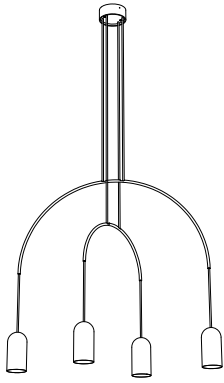

BOW II

DESIGNED BY DAVID DOLCINI

tossB

PRODUCT INFORMATION

BOW II S+M

LAMP TYPE	RETROFIT LED
FITTING	E27
WATTAGE	4x15W
VOLTAGE	230V
CLASS	1

ORDER CODE

BLACK	T97H4IZL
-------	----------

BOW II S+M MINI

LAMP TYPE	RETROFIT LED
FITTING	E27
WATTAGE	4x15W
VOLTAGE	230V
CLASS	1

ORDER CODE

BLACK	T97H11IZL
-------	-----------

BOW II M+L

LAMP TYPE	RETROFIT LED
FITTING	E27
WATTAGE	4x15W
VOLTAGE	230V
CLASS	1

ORDER CODE

BLACK	T97H6IZL
-------	----------

BOW II M+L MINI

LAMP TYPE	RETROFIT LED
FITTING	E27
WATTAGE	4x15W
VOLTAGE	230V
CLASS	1

ORDER CODE

BLACK	T97H13IZL
-------	-----------

BOW II L+S

LAMP TYPE	RETROFIT LED
FITTING	E27
WATTAGE	4x15W
VOLTAGE	230V
CLASS	1

ORDER CODE

BLACK	T97H5IZL
-------	----------

BOW II L+S MINI

LAMP TYPE	RETROFIT LED
FITTING	E27
WATTAGE	4x15W
VOLTAGE	230V
CLASS	1

ORDER CODE

BLACK	T97H12IZL
-------	-----------

BOW II S+M

BOW II M+L