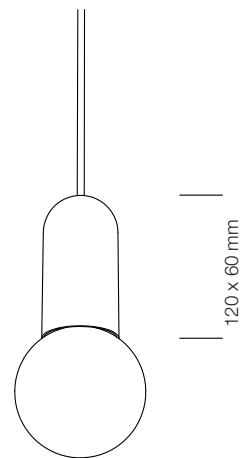

BOW MINI DETAIL