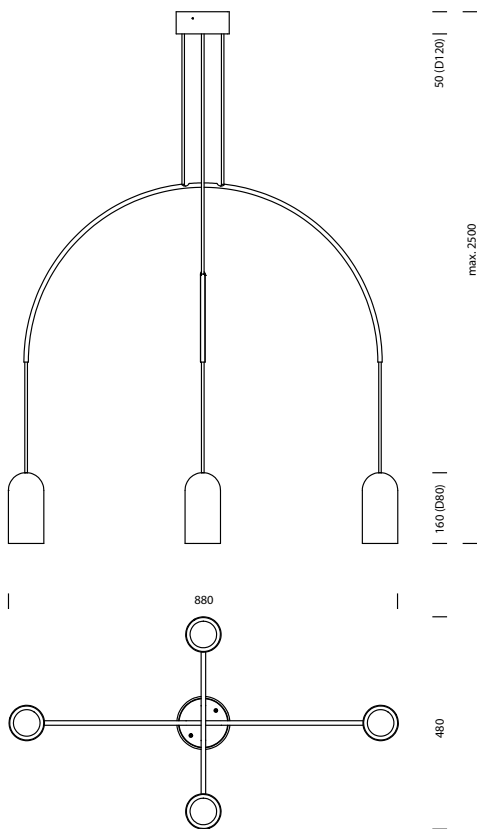

BOW II S+M

BOW II M+L

BOW II L+S

BOW MINI DETAIL