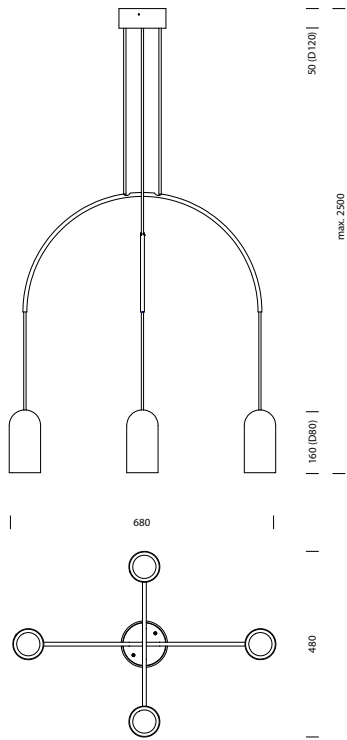

BOW II

DESIGNED BY DAVID DOLCINI

tossB

PRODUCT INFORMATION

BOW II S+M

LAMP TYPE	RETROFIT LED
FITTING	E27
WATTAGE	4x15W
VOLTAGE	230V
CLASS	1

ORDER CODE

BLACK	T97H4IZL
-------	----------

BOW II S+M MINI

LAMP TYPE	RETROFIT LED
FITTING	E27
WATTAGE	4x15W
VOLTAGE	230V
CLASS	1

ORDER CODE

BLACK	T97H11IZL
-------	-----------

BOW II M+L

LAMP TYPE	RETROFIT LED
FITTING	E27
WATTAGE	4x15W
VOLTAGE	230V
CLASS	1

ORDER CODE

BLACK	T97H6IZL
-------	----------

BOW II M+L MINI

LAMP TYPE	RETROFIT LED
FITTING	E27
WATTAGE	4x15W
VOLTAGE	230V
CLASS	1

ORDER CODE

BLACK	T97H13IZL
-------	-----------

BOW II L+S

LAMP TYPE	RETROFIT LED
FITTING	E27
WATTAGE	4x15W
VOLTAGE	230V
CLASS	1

ORDER CODE

BLACK	T97H5IZL
-------	----------

BOW II L+S MINI

LAMP TYPE	RETROFIT LED
FITTING	E27
WATTAGE	4x15W
VOLTAGE	230V
CLASS	1

ORDER CODE

BLACK	T97H12IZL
-------	-----------

BOW II S+M

BOW II M+L