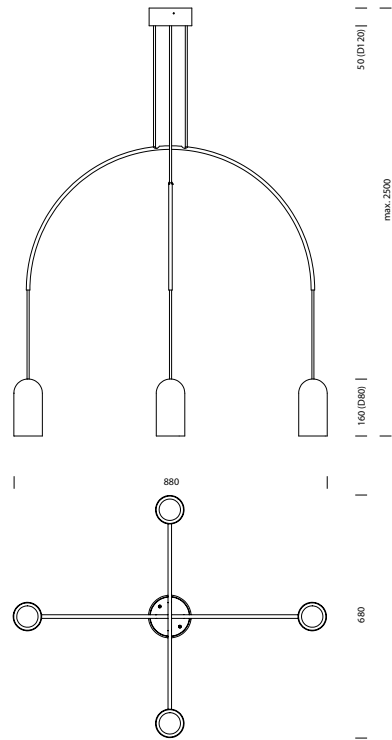

BOW II

DESIGNED BY DAVID DOLCINI

tossB

PRODUCT INFORMATION

BOW II S+M

LAMP TYPE	RETROFIT LED
FITTING	E27
WATTAGE	4x15W
VOLTAGE	230V
CLASS	1

ORDER CODE

BLACK	T97H4IZL
-------	----------

BOW II S+M MINI

LAMP TYPE	RETROFIT LED
FITTING	E27
WATTAGE	4x15W
VOLTAGE	230V
CLASS	1

ORDER CODE

BLACK	T97H11IZL
-------	-----------

BOW II M+L

LAMP TYPE	RETROFIT LED
FITTING	E27
WATTAGE	4x15W
VOLTAGE	230V
CLASS	1

ORDER CODE

BLACK	T97H6IZL
-------	----------

BOW II M+L MINI

LAMP TYPE	RETROFIT LED
FITTING	E27
WATTAGE	4x15W
VOLTAGE	230V
CLASS	1

ORDER CODE

BLACK	T97H13IZL
-------	-----------

BOW II L+S

LAMP TYPE	RETROFIT LED
FITTING	E27
WATTAGE	4x15W
VOLTAGE	230V
CLASS	1

ORDER CODE

BLACK	T97H5IZL
-------	----------

BOW II L+S MINI

LAMP TYPE	RETROFIT LED
FITTING	E27
WATTAGE	4x15W
VOLTAGE	230V
CLASS	1

ORDER CODE

BLACK	T97H12IZL
-------	-----------

BOW II S+M

BOW II M+L