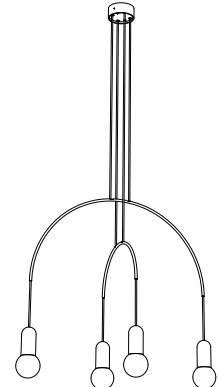

BOW II

DESIGNED BY DAVID DOLCINI

tossB

PRODUCT INFORMATION

BOW II S+M

LAMP TYPE	RETROFIT LED
FITTING	E27
WATTAGE	4x15W
VOLTAGE	230V
CLASS	1

ORDER CODE

BLACK	T97H4IZL
-------	----------

BOW II S+M MINI

LAMP TYPE	RETROFIT LED
FITTING	E27
WATTAGE	4x15W
VOLTAGE	230V
CLASS	1

ORDER CODE

BLACK	T97H11IZL
-------	-----------

BOW II M+L

LAMP TYPE	RETROFIT LED
FITTING	E27
WATTAGE	4x15W
VOLTAGE	230V
CLASS	1

ORDER CODE

BLACK	T97H6IZL
-------	----------

BOW II M+L MINI

LAMP TYPE	RETROFIT LED
FITTING	E27
WATTAGE	4x15W
VOLTAGE	230V
CLASS	1

ORDER CODE

BLACK	T97H13IZL
-------	-----------

BOW II L+S

LAMP TYPE	RETROFIT LED
FITTING	E27
WATTAGE	4x15W
VOLTAGE	230V
CLASS	1

ORDER CODE

BLACK	T97H5IZL
-------	----------

BOW II L+S MINI

LAMP TYPE	RETROFIT LED
FITTING	E27
WATTAGE	4x15W
VOLTAGE	230V
CLASS	1

ORDER CODE

BLACK	T97H12IZL
-------	-----------

BOW II S+M

BOW II M+L