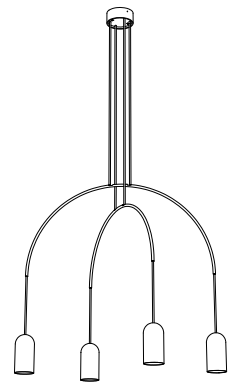

BOW II

DESIGNED BY DAVID DOLCINI

tossB

PRODUCT INFORMATION

BOW II S+M

LAMP TYPE	RETROFIT LED
FITTING	E27
WATTAGE	4x15W
VOLTAGE	230V
CLASS	1

ORDER CODE

BLACK	T97H4IZL
-------	----------

BOW II S+M MINI

LAMP TYPE	RETROFIT LED
FITTING	E27
WATTAGE	4x15W
VOLTAGE	230V
CLASS	1

ORDER CODE

BLACK	T97H11IZL
-------	-----------

BOW II M+L

LAMP TYPE	RETROFIT LED
FITTING	E27
WATTAGE	4x15W
VOLTAGE	230V
CLASS	1

ORDER CODE

BLACK	T97H6IZL
-------	----------

BOW II M+L MINI

LAMP TYPE	RETROFIT LED
FITTING	E27
WATTAGE	4x15W
VOLTAGE	230V
CLASS	1

ORDER CODE

BLACK	T97H13IZL
-------	-----------

BOW II L+S

LAMP TYPE	RETROFIT LED
FITTING	E27
WATTAGE	4x15W
VOLTAGE	230V
CLASS	1

ORDER CODE

BLACK	T97H5IZL
-------	----------

BOW II L+S MINI

LAMP TYPE	RETROFIT LED
FITTING	E27
WATTAGE	4x15W
VOLTAGE	230V
CLASS	1

ORDER CODE

BLACK	T97H12IZL
-------	-----------

BOW II S+M

BOW II M+L