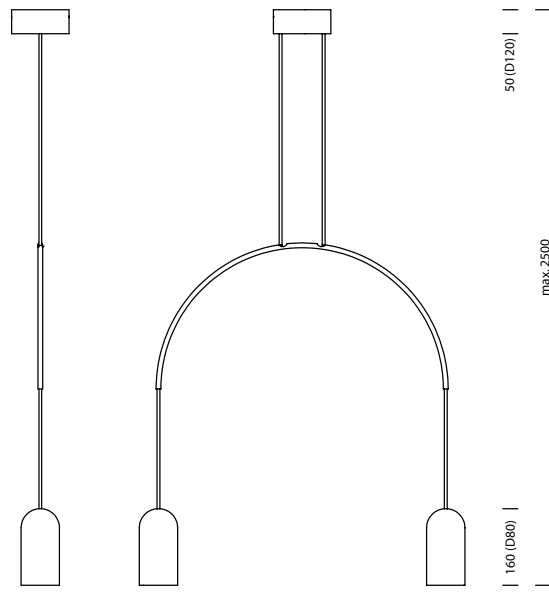

BOW I

tossB

PRODUCT INFORMATION

BOW I S

LAMP TYPE	RETROFIT LED
FITTING	E27
WATTAGE	2x15W
VOLTAGE	230V
CLASS	1

ORDER CODE

BLACK	T97H1IZL
-------	----------

BOW I S MINI

BOW I M MINI

LAMP TYPE	RETROFIT LED
FITTING	E27
WATTAGE	2x15W
VOLTAGE	230V
CLASS	1

ORDER CODE

BLACK	T97H9IZL
-------	----------

BOW I L

LAMP TYPE	RETROFIT LED
FITTING	E27
WATTAGE	2x15W
VOLTAGE	230V
CLASS	1

ORDER CODE

BLACK	T97H3IZL
-------	----------

BOW I L MINI

LAMP TYPE	RETROFIT LED
FITTING	E27
WATTAGE	2x15W
VOLTAGE	230V
CLASS	1

ORDER CODE

BLACK	T97H10IZL
-------	-----------

BOW I S

BOW I M

BOW I L

**BOW MINI
DETAIL**

tossB

TOSSB.COM
CREATORS OF LIGHTING UNITS