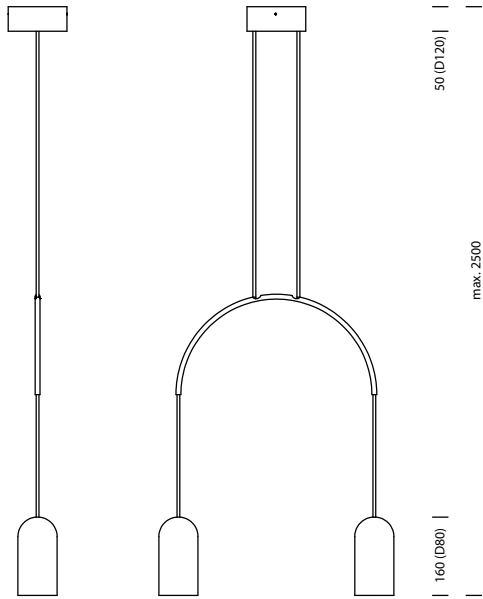

BOW I

tossB

PRODUCT INFORMATION

BOW I S

LAMP TYPE	RETROFIT LED
FITTING	E27
WATTAGE	2x15W
VOLTAGE	230V
CLASS	1

ORDER CODE

BLACK	T97H1IZL
-------	----------

BOW I S MINI

BOW I M MINI

LAMP TYPE	RETROFIT LED
FITTING	E27
WATTAGE	2x15W
VOLTAGE	230V
CLASS	1

ORDER CODE

BLACK	T97H9IZL
-------	----------

BOW I L

LAMP TYPE	RETROFIT LED
FITTING	E27
WATTAGE	2x15W
VOLTAGE	230V
CLASS	1

ORDER CODE

BLACK	T97H3IZL
-------	----------

BOW I L MINI

LAMP TYPE	RETROFIT LED
FITTING	E27
WATTAGE	2x15W
VOLTAGE	230V
CLASS	1

ORDER CODE

BLACK	T97H10IZL
-------	-----------

BOW I S

BOW I M