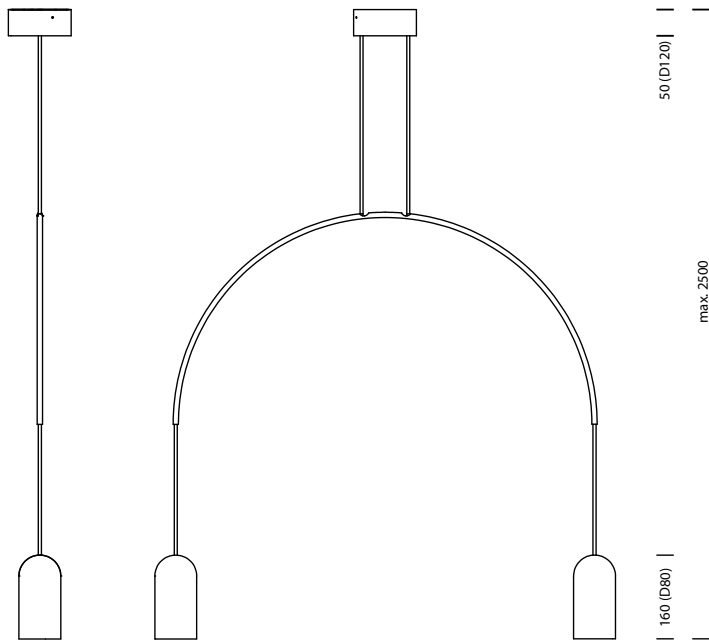

BOW I S

BOW I M

BOW I L

**BOW MINI
DETAIL**