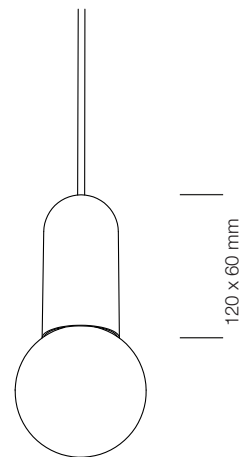

**BOW MINI
DETAIL**