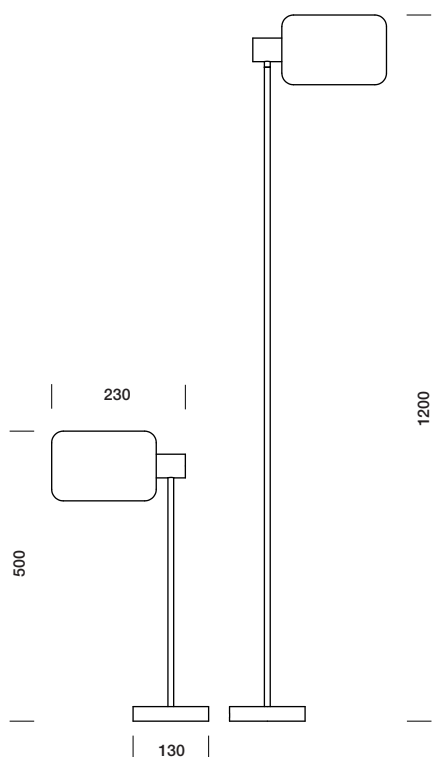

BLACKJACK

tossB

PRODUCT INFORMATION

BLACKJACK TABLE

LAMP TYPE	RETROFIT LED
FITTING	G9
WATTAGE	5W
VOLTAGE	230V
CLASS	1

ORDER CODE

BLACK	T81T1HZL
WHITE	T81T1HWL

BLACKJACK FLOOR

LAMP TYPE	RETROFIT LED
FITTING	G9
WATTAGE	5W
VOLTAGE	230V
CLASS	1

ORDER CODE

BLACK	T81F1HZL
WHITE	T81F1HWL

tossB

TOSSB.COM
CREATORS OF LIGHTING UNITS