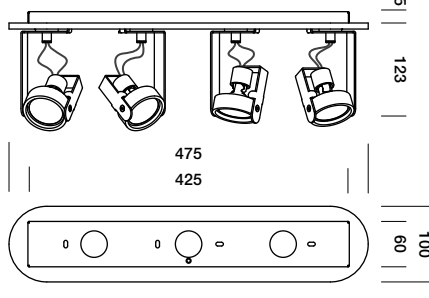

BANG 4

DESIGNED BY ALAIN MONNENS

tossB

PRODUCT INFORMATION

BANG 4 12V

LAMP TYPE	RETROFIT LED
FITTING	GU5.3
WATTAGE	10W
VOLTAGE	12V
GEAR	NOT INCLUDED
CLASS	1

ORDER CODE H15

ALUMINIUM	T36C2HAB
BLACK	T36C2HZL
WHITE	T36C2HWL

ORDER CODE H40

ALUMINIUM	T36C3HAB
BLACK	T36C3HZL
WHITE	T36C3HWL

BANG 4 230V

LAMP TYPE	RETROFIT LED
FITTING	GU10
WATTAGE	10W
VOLTAGE	230V
GEAR	-
CLASS	1

ORDER CODE

ALUMINIUM	T36C1HAB
BLACK	T36C1HZL
WHITE	T36C1HWL