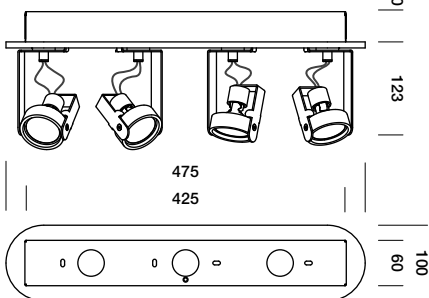

BANG 4

DESIGNED BY ALAIN MONNENS

tossB

PRODUCT INFORMATION

BANG 4 12V

LAMP TYPE	RETROFIT LED
FITTING	GU5.3
WATTAGE	10W
VOLTAGE	12V
GEAR	NOT INCLUDED
CLASS	1

ORDER CODE H15

ALUMINIUM	T36C2HAB
BLACK	T36C2HZL
WHITE	T36C2HWL

ORDER CODE H40

ALUMINIUM	T36C3HAB
BLACK	T36C3HZL
WHITE	T36C3HWL

BANG 4 230V

LAMP TYPE	RETROFIT LED
FITTING	GU10
WATTAGE	10W
VOLTAGE	230V
GEAR	-
CLASS	1

ORDER CODE

ALUMINIUM	T36C1HAB
BLACK	T36C1HZL
WHITE	T36C1HWL